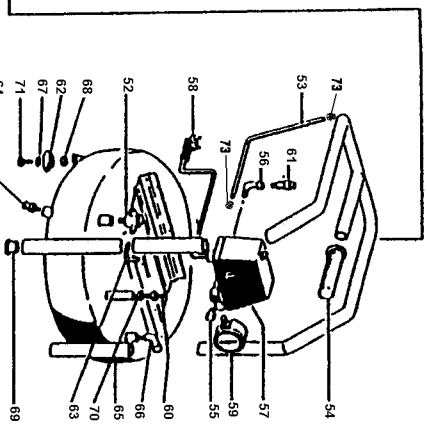

## Parts List for CWC100 Type 0

Item Number	Part Number	Description	Qty Required
1	000000-00	No Longer Available	1
2	7011010000	SCREW-HHCS-M6X1.0X5.	1
3	7196010000	STARTING VALVE 3/8	1
4	000000-00	No Longer Available	1
5	7210010000	FILTER ELEMENT	1
6	7458011000	FILTER PLATE	1
7	7012100000	SCREW	1
8	000000-00	No Longer Available	1
9	000000-00	No Longer Available	1
10	000000-00	No Longer Available	1
11	000000-00	No Longer Available	1
12	000000-00	No Longer Available	1
13	000000-00	No Longer Available	1
14	000000-00	No Longer Available	1
15	000000-00	No Longer Available	1
16	000000-00	No Longer Available	1
17	4080020000	PISTON RING KIT	1
18	7220020000	PISTON	1
19	000000-00	No Longer Available	1
21	000000-00	No Longer Available	1
22	000000-00	No Longer Available	1
24	000000-00	No Longer Available	1
25	000000-00	No Longer Available	1
26	7098010000	OIL PLUG	1
27	000000-00	No Longer Available	1
28	000000-00	No Longer Available	1
29	000000-00	No Longer Available	1

## Parts List for CWC100 Type 0

Item Number	Part Number	Description	Qty Required
31	7078320000	CRANK CASE COVER GAS	1
32	000000-00	No Longer Available	1
33	000000-00	No Longer Available	1
34	5040020008	CRANK SHAFT GM130	1
35	7060020000	BALL BEARING 6205 2R	1
37	5090040008	ROTOR D80 L75 GM100	1
38	000000-00	No Longer Available	1
39	000000-00	No Longer Available	1
40	7060010000	BEARING	1
41	000000-00	No Longer Available	1
43	7031020000	WASHER	1
44	7150810000	HOUSING	1
45	7201280000	FAN	1
46	000000-00	No Longer Available	1
47	7310140000	CONDENSER MF40 V250	1
49	000000-00	No Longer Available	1
50	7458031000	FILTREL SCREEN PLATE	1
51	7013060000	SCREW	1
52	7190040000	HEAD UNLOADER VALVE	1
53	000000-00	No Longer Available	1
54	7280030000	HAND GRIP	1
55	000000-00	No Longer Available	1
56	7080180000	ELBOW	1
57	000000-00	No Longer Available	1
58	7328620000	POWER CORD	1
59	000000-00	No Longer Available	1
60	7081140000	JOINT	1