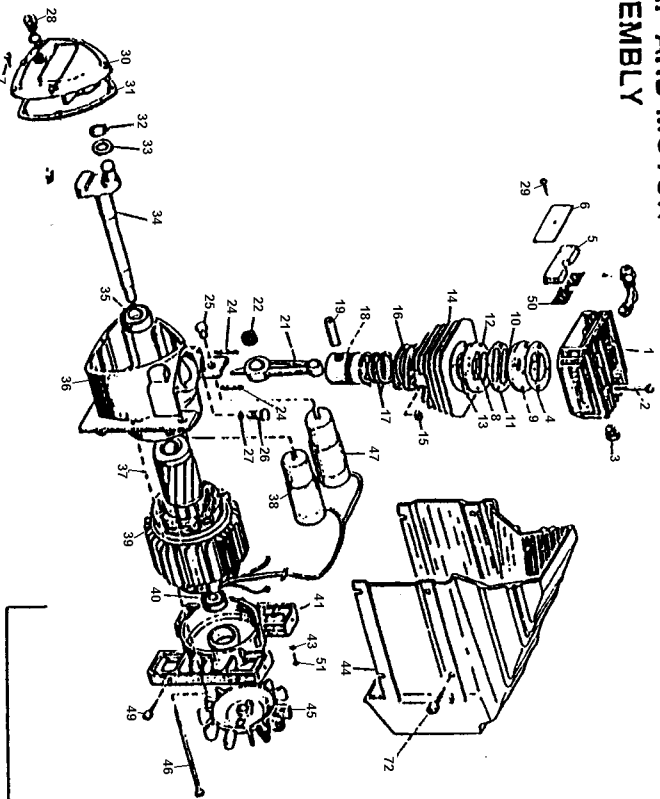

**PUMP AND MOTOR
ASSEMBLY**