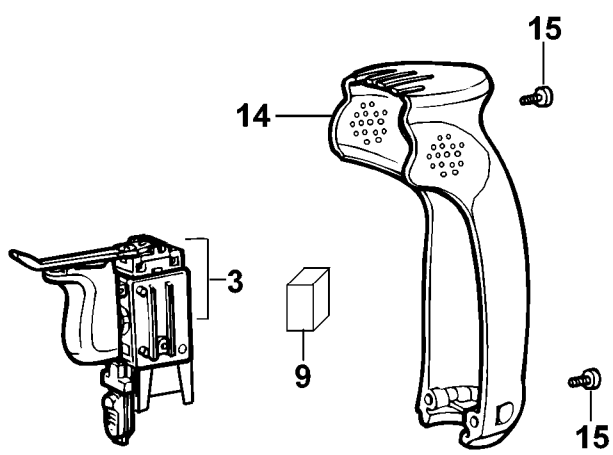

800 801

43 44 76 77 54

58 35 36 56 57 34

55

41 13

64 1 45 13 22

2 12 11 23 25 19 23 24 14 9 15 15 821 816

14 9 15 15

59 60

80

7 5 6