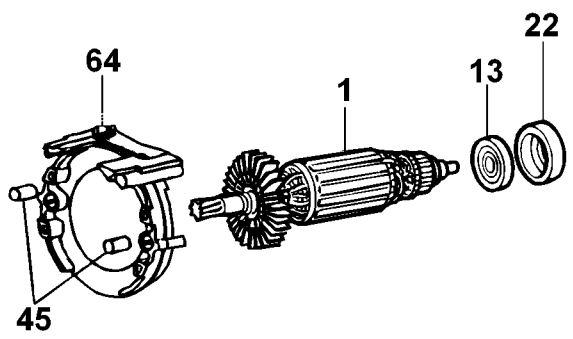

800 801

43 44 76 77 54

58 35 36 56 57 34

55

41 13

64 1 45 13 22

2 12 11 23 25 19 23 24 14 9 15 15 821 816

14 9 15 15

59 60

80

7 5 6