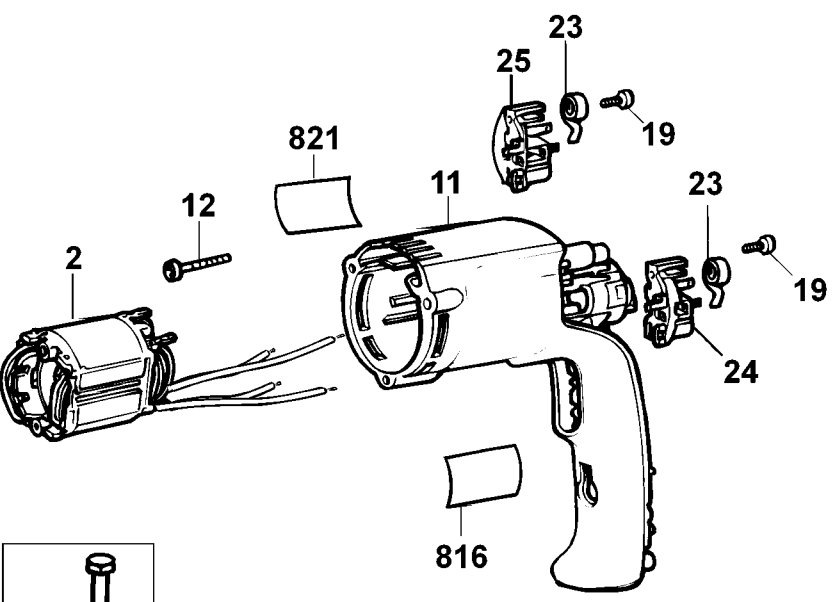

2 12 11 23 25 19 23 24 14 9 15 15 821 816