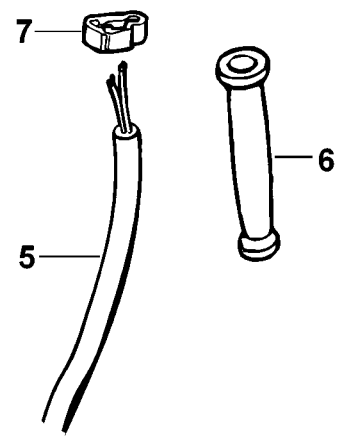

59 60

80

7 5 6

Parts List for D21710-B3 Type 1

Item Number	Part Number	Description	Qty Required
1	495832-01	ARMATURE	1
2	000000-00	No Longer Available	1
3	000000-00	No Longer Available	1
5	330072-73	CORDSET	1
6	401751-00	CORD PROTECTOR	1
7	603255-00	CORD CLAMP	1
9	930026-01	BUMPER	1
11	1007793-00	FIELD CASE	1
12	496932-00	SCREW	2
13	330003-04	BEARING,BALL	2
14	610140-00	HANDLE COVER	1
15	330019-13	SCREW,PLASTITE	3
19	330065-06	SCREW	2
22	389824-00	CUP	1
23	402759-00	SPRING,BRUSH	2
24	401877-01	BRUSH HLDR.ASSY	1
25	401878-01	BRUSH HOLDER	1
34	330019-45	SCREW	1
35	330019-17	SCREW	2
36	590106-00	HOUSING ASSY.	1
41	590108-00	GEARCASE ASSY	1
43	590107-00	SELECTOR ASSY.	1
44	946106-00	PIN	1
45	949638-02	PLUG,RUBBER	2
54	000903-00	BALL	1
55	401847-00	SEAL	1
56	490910-00	SCREW	1

Parts List for D21710-B3 Type 1

Item Number	Part Number	Description	Qty Required
57	584925-02	CHUCK	1
58	N022653	CHUCK KEY	1
59	939794-02	HANDLE,SIDE	1
60	940357-00	GAUGE,DEPTH	1
64	585994-00	BAFFLE, FAN	1
76	50050-00	RING	1
77	176659-00	WASHER,THRUST	1
80	403108-03	BRUSH W/LEAD	2
800	286436-00	GREASE, 500GRAMS	1
801	761995-01	GREASE, 6 OZ.	1
816	395047-00	ID LABEL	1
821	N014087	NAMEPLATE	1