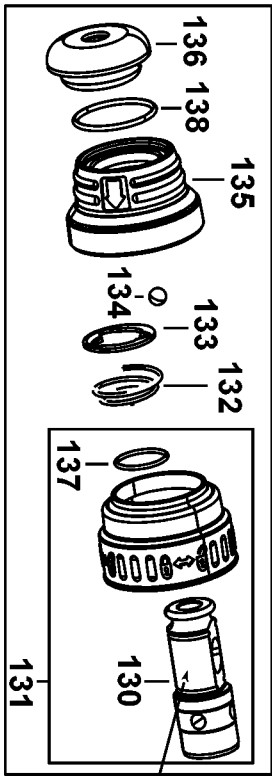

## Parts List for D25124K-AR Type 1

Item Number	Part Number	Description	Qty Required
1	N076023	ARMATURE ASSEMBLY	1
2	576690-05	FIELD 230V	1
3	583748-09	SWITCH	1
4	N028619	BRUSH HOLDER ASSY	2
5	N058083	BRUSH PAIR KIT	1
6	320842-19	CAPACITOR	1
7	584090-00	CORD PROTECTOR	1
8	573379-15	CORD SET	1
12	584304-00	LEAD	1
13	584304-10	LEADWIRE	1
14	584304-04	LEAD	1
15	584304-05	LEAD	1
18	930026-01	BUMPER	1
19	479818-00	LEVER	1
21	870052	BEARING COVER	1
22	324006-14	SCREW	2
23	326519-03	SCREW	4
25	330003-19	BEARING,BALL	1
29	584551-00	INSERT	1
31	577826-00	FAN BAFFLE	1
32	577810-00	FIELD CASE	1
34	479817-00	HANDLE COVER	1
35	330065-06	SCREW	4
36	821070	CORD CLAMP	1
37	330065-09	SCREW	1
40	330065-25	SCREW	2
50	N076098	INTERSHAFT	1

## Parts List for D25124K-AR Type 1

Item Number	Part Number	Description	Qty Required
52	N029727	PLATE	1
53	N042799	SPRING	1
55	N104814	LEVER ASSEMBLY	1
56	N104814	LEVER ASSEMBLY	1
57	330065-05	SCREW	1
58	N034136	TRIGGER	1
59	N074923	SPRING	1
60	1005811-00	SEAL	1
61	N034134	COVER	1
62	324006-14	SCREW	2
63	581836-00	SNAP RING	1
64	N076101	CLUTCH RING	1
65	N076102	GEAR WHEEL	1
66	N029717	SPRING	1
67	577814-00	WASHER	1
68	N081515	FELT	1
70	N076103	HOUSING ASSY.	1
72	578229-00	SEAL	1
73	577801-00	BEARING BLOCK	1
74	577802-00	SHIM WASHER	1
75	496246-00	PISTON	1
76	579699-00	O-RING	1
77	496245-00	RAM	1
78	N029731	BEARING BUSH	1
79	324006-15	SCREW	3
80	N038257	FILTER	2
81	N042496	O RING	1