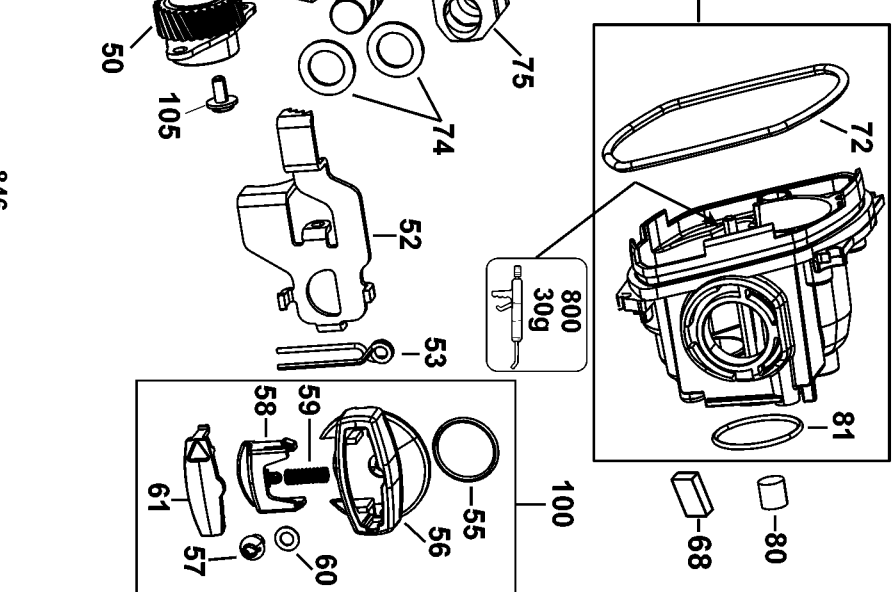

## Parts List for D25124K-AR Type 1

Item Number	Part Number	Description	Qty Required
1	N076023	ARMATURE ASSEMBLY	1
2	576690-05	FIELD 230V	1
3	583748-09	SWITCH	1
4	N028619	BRUSH HOLDER ASSY	2
5	N058083	BRUSH PAIR KIT	1
6	320842-19	CAPACITOR	1
7	584090-00	CORD PROTECTOR	1
8	573379-15	CORD SET	1
12	584304-00	LEAD	1
13	584304-10	LEADWIRE	1
14	584304-04	LEAD	1
15	584304-05	LEAD	1
18	930026-01	BUMPER	1
19	479818-00	LEVER	1
21	870052	BEARING COVER	1
22	324006-14	SCREW	2
23	326519-03	SCREW	4
25	330003-19	BEARING,BALL	1
29	584551-00	INSERT	1
31	577826-00	FAN BAFFLE	1
32	577810-00	FIELD CASE	1
34	479817-00	HANDLE COVER	1
35	330065-06	SCREW	4
36	821070	CORD CLAMP	1
37	330065-09	SCREW	1
40	330065-25	SCREW	2
50	N076098	INTERSHAFT	1

## Parts List for D25124K-AR Type 1

Item Number	Part Number	Description	Qty Required
90	577793-00	CLIP	1
91	584426-00	BUSH	1
92	580990-00	O-RING	1
93	577135-00	O-RING	2
94	584425-00	DAMPER	1
95	584424-01	BEAT PIECE	1
96	584423-01	BEARING & SEAL	1
97	577139-00	SEAL	1
100	N099541	LEVER KIT	1
101	1005844-00	WASHER	1
103	N029726	PINION BUSH	1
104	N029725	SHIFT COLLAR	1
105	329794-00	SCREW	1
110	N059509	WASHER	1
114	N076106	CYLINDER ASSEMBLY	1
115	577814-00	WASHER	1
116	577813-00	NEEDLE BEARING	1
117	577812-00	SEAL	1
118	N076108	GEAR CASE ASSY	1
119	577795-00	RING	1
121	330065-28	SCREW	4
130	N031254	SPINDLE	1
131	584431-00	SLEEVE SA	1
132	871690	SPRING	1
133	578387-00	WASHER	1
134	583890-00	BALL	5
135	493965-00	TUBE	1