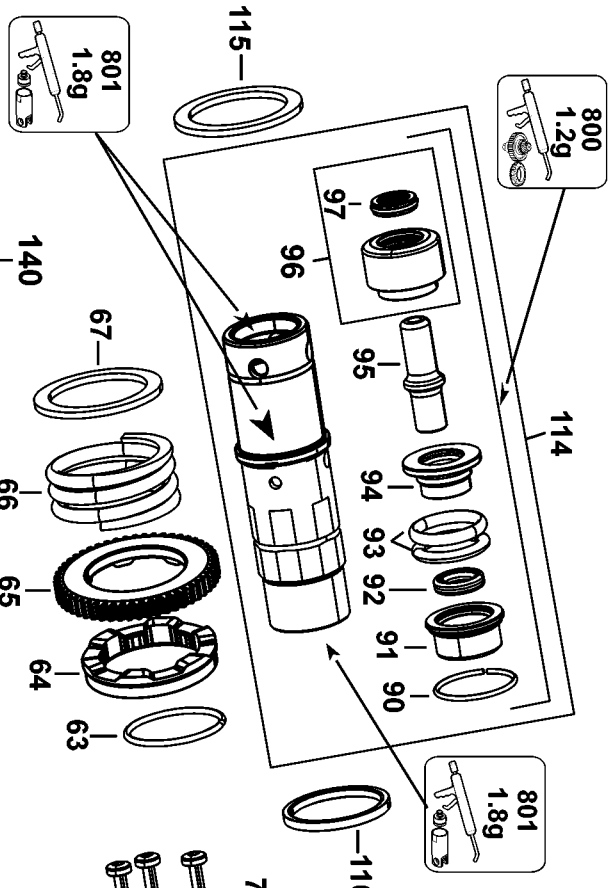

## Parts List for D25124K-AR Type 1

Item Number	Part Number	Description	Qty Required
1	N076023	ARMATURE ASSEMBLY	1
2	576690-05	FIELD 230V	1
3	583748-09	SWITCH	1
4	N028619	BRUSH HOLDER ASSY	2
5	N058083	BRUSH PAIR KIT	1
6	320842-19	CAPACITOR	1
7	584090-00	CORD PROTECTOR	1
8	573379-15	CORD SET	1
12	584304-00	LEAD	1
13	584304-10	LEADWIRE	1
14	584304-04	LEAD	1
15	584304-05	LEAD	1
18	930026-01	BUMPER	1
19	479818-00	LEVER	1
21	870052	BEARING COVER	1
22	324006-14	SCREW	2
23	326519-03	SCREW	4
25	330003-19	BEARING,BALL	1
29	584551-00	INSERT	1
31	577826-00	FAN BAFFLE	1
32	577810-00	FIELD CASE	1
34	479817-00	HANDLE COVER	1
35	330065-06	SCREW	4
36	821070	CORD CLAMP	1
37	330065-09	SCREW	1
40	330065-25	SCREW	2
50	N076098	INTERSHAFT	1

## Parts List for D25124K-AR Type 1

Item Number	Part Number	Description	Qty Required
52	N029727	PLATE	1
53	N042799	SPRING	1
55	N104814	LEVER ASSEMBLY	1
56	N104814	LEVER ASSEMBLY	1
57	330065-05	SCREW	1
58	N034136	TRIGGER	1
59	N074923	SPRING	1
60	1005811-00	SEAL	1
61	N034134	COVER	1
62	324006-14	SCREW	2
63	581836-00	SNAP RING	1
64	N076101	CLUTCH RING	1
65	N076102	GEAR WHEEL	1
66	N029717	SPRING	1
67	577814-00	WASHER	1
68	N081515	FELT	1
70	N076103	HOUSING ASSY.	1
72	578229-00	SEAL	1
73	577801-00	BEARING BLOCK	1
74	577802-00	SHIM WASHER	1
75	496246-00	PISTON	1
76	579699-00	O-RING	1
77	496245-00	RAM	1
78	N029731	BEARING BUSH	1
79	324006-15	SCREW	3
80	N038257	FILTER	2
81	N042496	O RING	1