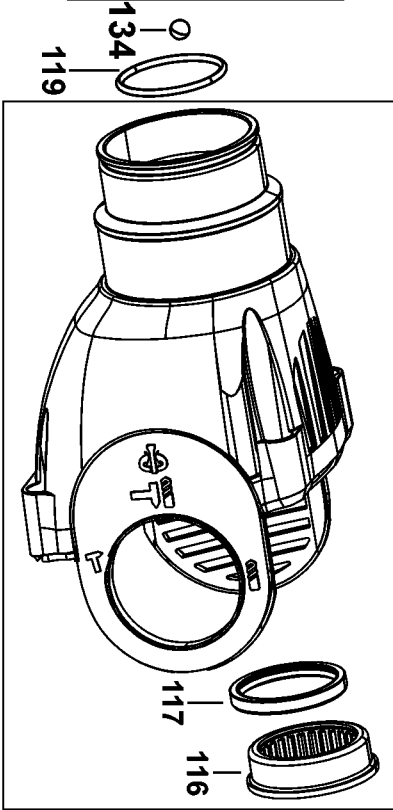

## Parts List for D25124K-AR Type 1

Item Number	Part Number	Description	Qty Required
1	N076023	ARMATURE ASSEMBLY	1
2	576690-05	FIELD 230V	1
3	583748-09	SWITCH	1
4	N028619	BRUSH HOLDER ASSY	2
5	N058083	BRUSH PAIR KIT	1
6	320842-19	CAPACITOR	1
7	584090-00	CORD PROTECTOR	1
8	573379-15	CORD SET	1
12	584304-00	LEAD	1
13	584304-10	LEADWIRE	1
14	584304-04	LEAD	1
15	584304-05	LEAD	1
18	930026-01	BUMPER	1
19	479818-00	LEVER	1
21	870052	BEARING COVER	1
22	324006-14	SCREW	2
23	326519-03	SCREW	4
25	330003-19	BEARING,BALL	1
29	584551-00	INSERT	1
31	577826-00	FAN BAFFLE	1
32	577810-00	FIELD CASE	1
34	479817-00	HANDLE COVER	1
35	330065-06	SCREW	4
36	821070	CORD CLAMP	1
37	330065-09	SCREW	1
40	330065-25	SCREW	2
50	N076098	INTERSHAFT	1

## Parts List for D25124K-AR Type 1

Item Number	Part Number	Description	Qty Required
52	N029727	PLATE	1
53	N042799	SPRING	1
55	N104814	LEVER ASSEMBLY	1
56	N104814	LEVER ASSEMBLY	1
57	330065-05	SCREW	1
58	N034136	TRIGGER	1
59	N074923	SPRING	1
60	1005811-00	SEAL	1
61	N034134	COVER	1
62	324006-14	SCREW	2
63	581836-00	SNAP RING	1
64	N076101	CLUTCH RING	1
65	N076102	GEAR WHEEL	1
66	N029717	SPRING	1
67	577814-00	WASHER	1
68	N081515	FELT	1
70	N076103	HOUSING ASSY.	1
72	578229-00	SEAL	1
73	577801-00	BEARING BLOCK	1
74	577802-00	SHIM WASHER	1
75	496246-00	PISTON	1
76	579699-00	O-RING	1
77	496245-00	RAM	1
78	N029731	BEARING BUSH	1
79	324006-15	SCREW	3
80	N038257	FILTER	2
81	N042496	O RING	1