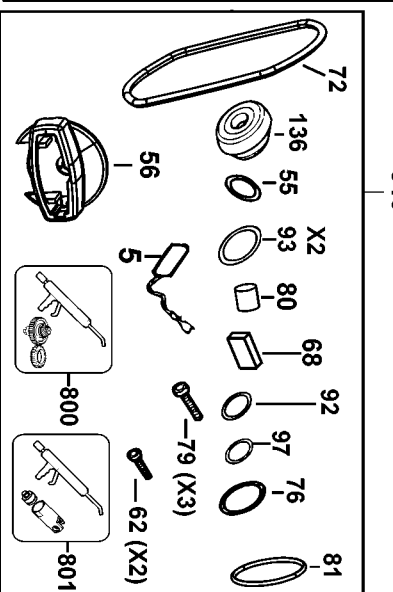

## Parts List for D25124K-AR Type 1

Item Number	Part Number	Description	Qty Required
1	N076023	ARMATURE ASSEMBLY	1
2	576690-05	FIELD 230V	1
3	583748-09	SWITCH	1
4	N028619	BRUSH HOLDER ASSY	2
5	N058083	BRUSH PAIR KIT	1
6	320842-19	CAPACITOR	1
7	584090-00	CORD PROTECTOR	1
8	573379-15	CORD SET	1
12	584304-00	LEAD	1
13	584304-10	LEADWIRE	1
14	584304-04	LEAD	1
15	584304-05	LEAD	1
18	930026-01	BUMPER	1
19	479818-00	LEVER	1
21	870052	BEARING COVER	1
22	324006-14	SCREW	2
23	326519-03	SCREW	4
25	330003-19	BEARING,BALL	1
29	584551-00	INSERT	1
31	577826-00	FAN BAFFLE	1
32	577810-00	FIELD CASE	1
34	479817-00	HANDLE COVER	1
35	330065-06	SCREW	4
36	821070	CORD CLAMP	1
37	330065-09	SCREW	1
40	330065-25	SCREW	2
50	N076098	INTERSHAFT	1

## Parts List for D25124K-AR Type 1

Item Number	Part Number	Description	Qty Required
52	N029727	PLATE	1
53	N042799	SPRING	1
55	N104814	LEVER ASSEMBLY	1
56	N104814	LEVER ASSEMBLY	1
57	330065-05	SCREW	1
58	N034136	TRIGGER	1
59	N074923	SPRING	1
60	1005811-00	SEAL	1
61	N034134	COVER	1
62	324006-14	SCREW	2
63	581836-00	SNAP RING	1
64	N076101	CLUTCH RING	1
65	N076102	GEAR WHEEL	1
66	N029717	SPRING	1
67	577814-00	WASHER	1
68	N081515	FELT	1
70	N076103	HOUSING ASSY.	1
72	578229-00	SEAL	1
73	577801-00	BEARING BLOCK	1
74	577802-00	SHIM WASHER	1
75	496246-00	PISTON	1
76	579699-00	O-RING	1
77	496245-00	RAM	1
78	N029731	BEARING BUSH	1
79	324006-15	SCREW	3
80	N038257	FILTER	2
81	N042496	O RING	1