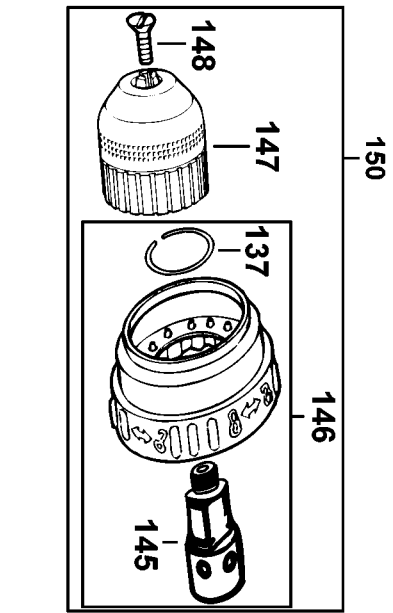

## Parts List for D25124K-AR Type 1

Item Number	Part Number	Description	Qty Required
1	N076023	ARMATURE ASSEMBLY	1
2	576690-05	FIELD 230V	1
3	583748-09	SWITCH	1
4	N028619	BRUSH HOLDER ASSY	2
5	N058083	BRUSH PAIR KIT	1
6	320842-19	CAPACITOR	1
7	584090-00	CORD PROTECTOR	1
8	573379-15	CORD SET	1
12	584304-00	LEAD	1
13	584304-10	LEADWIRE	1
14	584304-04	LEAD	1
15	584304-05	LEAD	1
18	930026-01	BUMPER	1
19	479818-00	LEVER	1
21	870052	BEARING COVER	1
22	324006-14	SCREW	2
23	326519-03	SCREW	4
25	330003-19	BEARING,BALL	1
29	584551-00	INSERT	1
31	577826-00	FAN BAFFLE	1
32	577810-00	FIELD CASE	1
34	479817-00	HANDLE COVER	1
35	330065-06	SCREW	4
36	821070	CORD CLAMP	1
37	330065-09	SCREW	1
40	330065-25	SCREW	2
50	N076098	INTERSHAFT	1

## Parts List for D25124K-AR Type 1

Item Number	Part Number	Description	Qty Required
52	N029727	PLATE	1
53	N042799	SPRING	1
55	N104814	LEVER ASSEMBLY	1
56	N104814	LEVER ASSEMBLY	1
57	330065-05	SCREW	1
58	N034136	TRIGGER	1
59	N074923	SPRING	1
60	1005811-00	SEAL	1
61	N034134	COVER	1
62	324006-14	SCREW	2
63	581836-00	SNAP RING	1
64	N076101	CLUTCH RING	1
65	N076102	GEAR WHEEL	1
66	N029717	SPRING	1
67	577814-00	WASHER	1
68	N081515	FELT	1
70	N076103	HOUSING ASSY.	1
72	578229-00	SEAL	1
73	577801-00	BEARING BLOCK	1
74	577802-00	SHIM WASHER	1
75	496246-00	PISTON	1
76	579699-00	O-RING	1
77	496245-00	RAM	1
78	N029731	BEARING BUSH	1
79	324006-15	SCREW	3
80	N038257	FILTER	2
81	N042496	O RING	1