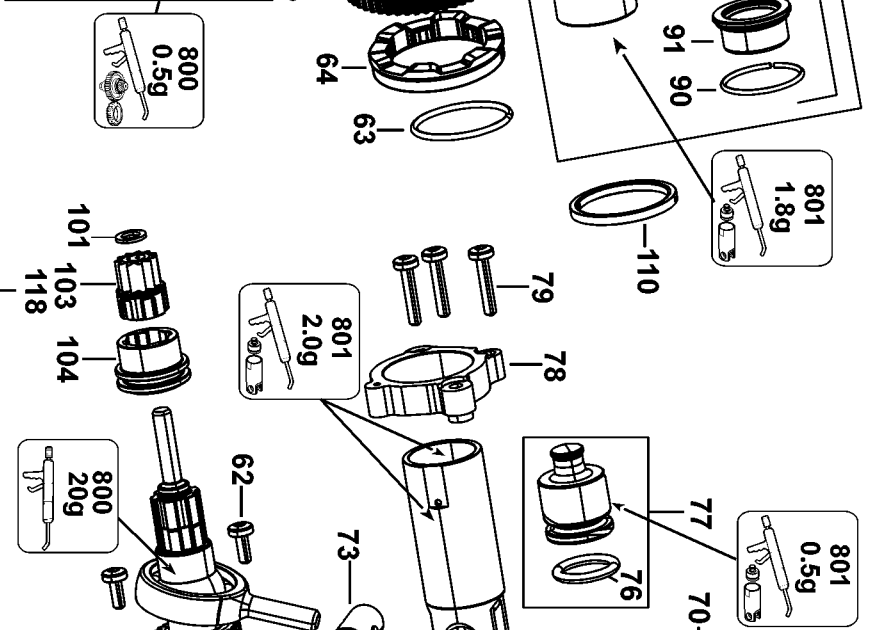

## Parts List for D25124K-AR Type 1

Item Number	Part Number	Description	Qty Required
1	N076023	ARMATURE ASSEMBLY	1
2	576690-05	FIELD 230V	1
3	583748-09	SWITCH	1
4	N028619	BRUSH HOLDER ASSY	2
5	N058083	BRUSH PAIR KIT	1
6	320842-19	CAPACITOR	1
7	584090-00	CORD PROTECTOR	1
8	573379-15	CORD SET	1
12	584304-00	LEAD	1
13	584304-10	LEADWIRE	1
14	584304-04	LEAD	1
15	584304-05	LEAD	1
18	930026-01	BUMPER	1
19	479818-00	LEVER	1
21	870052	BEARING COVER	1
22	324006-14	SCREW	2
23	326519-03	SCREW	4
25	330003-19	BEARING,BALL	1
29	584551-00	INSERT	1
31	577826-00	FAN BAFFLE	1
32	577810-00	FIELD CASE	1
34	479817-00	HANDLE COVER	1
35	330065-06	SCREW	4
36	821070	CORD CLAMP	1
37	330065-09	SCREW	1
40	330065-25	SCREW	2
50	N076098	INTERSHAFT	1

## Parts List for D25124K-AR Type 1

Item Number	Part Number	Description	Qty Required
90	577793-00	CLIP	1
91	584426-00	BUSH	1
92	580990-00	O-RING	1
93	577135-00	O-RING	2
94	584425-00	DAMPER	1
95	584424-01	BEAT PIECE	1
96	584423-01	BEARING & SEAL	1
97	577139-00	SEAL	1
100	N099541	LEVER KIT	1
101	1005844-00	WASHER	1
103	N029726	PINION BUSH	1
104	N029725	SHIFT COLLAR	1
105	329794-00	SCREW	1
110	N059509	WASHER	1
114	N076106	CYLINDER ASSEMBLY	1
115	577814-00	WASHER	1
116	577813-00	NEEDLE BEARING	1
117	577812-00	SEAL	1
118	N076108	GEAR CASE ASSY	1
119	577795-00	RING	1
121	330065-28	SCREW	4
130	N031254	SPINDLE	1
131	584431-00	SLEEVE SA	1
132	871690	SPRING	1
133	578387-00	WASHER	1
134	583890-00	BALL	5
135	493965-00	TUBE	1