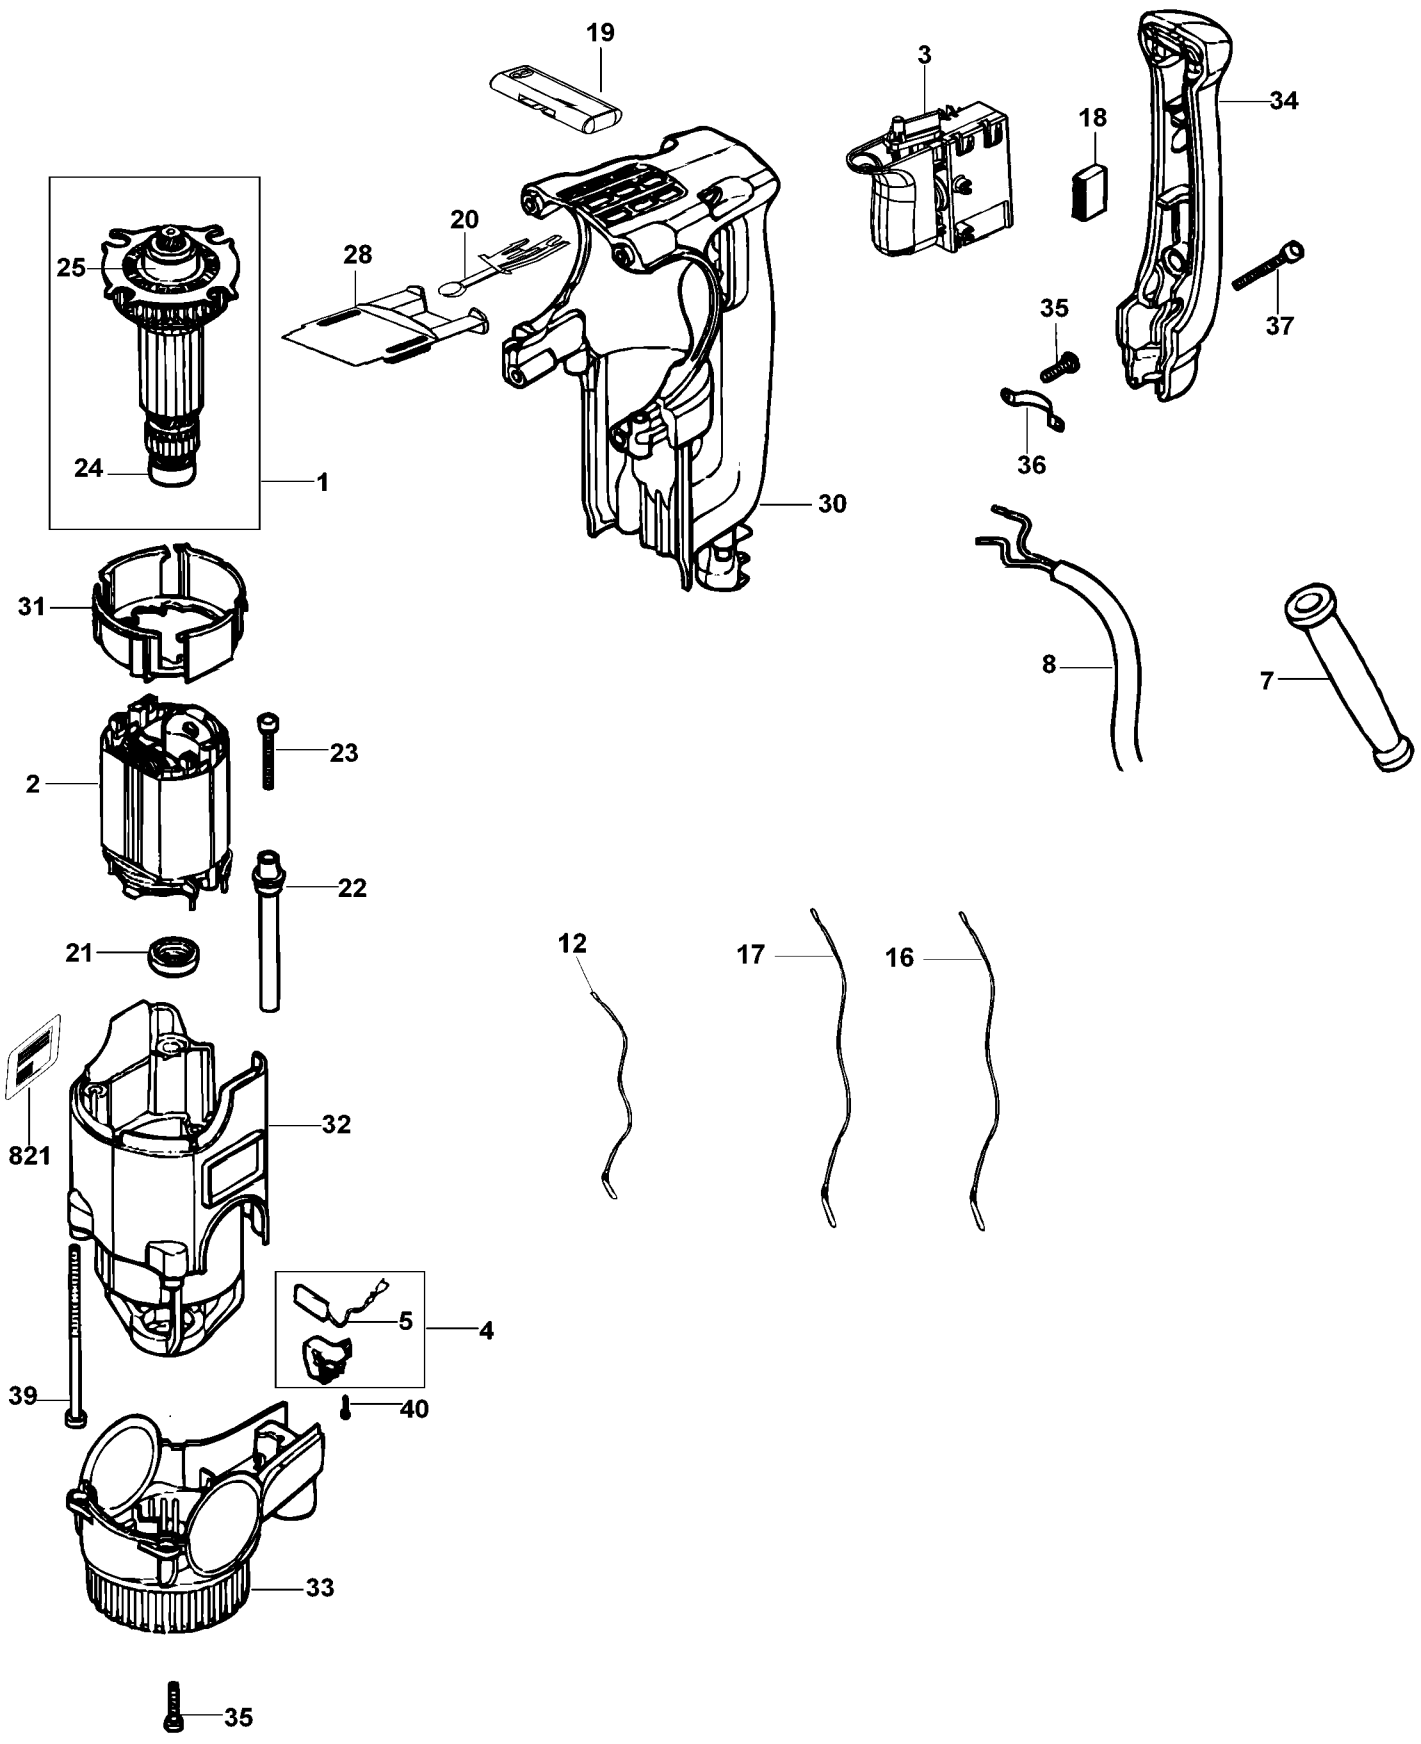

- 117 ○ 92
- 97 ○ 76
- 51 ○ 60

Parts List for D25330K Type 2

Item Number	Part Number	Description	Qty Required
1	477225-01	ARMATURE	1
2	576690-06	FIELD	1
3	588724-01	SWITCH	1
4	577805-04	BRUSH HOLDER	2
5	584429-01	BRUSH KIT	1
7	584090-00	CORD PROTECTOR	1
8	330076-20	CORD SET	1
12	584304-10	LEADWIRE	1
16	582064-16	LEAD,BLUE	1
17	589456-04	LEADWIRE	1
18	930026-01	BUMPER	1
19	588902-00	SLIDER	1
20	578220-00	LEVER	1
21	870052-00	BEARING COVER	1
22	579720-00	BUSH	1
23	326519-03	SCREW	2
24	330003-64	BALL BEARING	1
25	330003-19	BEARING,BALL	1
28	582877-00	INSERT	1
30	588696-01	HOUSING,HANDLE	1
31	581808-00	BAFFLE, FAN	1
32	577993-00	FIELD CASE	1
33	584041-00	END CAP	1
34	588675-00	HANDLE COVER	1
35	330065-08	SCREW	6
36	821070	CORD CLAMP	1
37	330065-09	SCREW	1

Parts List for D25330K Type 2

Item Number	Part Number	Description	Qty Required
39	330065-26	SCREW	4
40	330065-25	SCREW	2
50	1006350-00	INTERSHAFT	1
51	580908-00	O-RING	1
60	582865-00	FILTER	1
62	583981-00	SCREW	3
70	477212-00	HOUSING,BEARING	1
71	330003-81	BEARING	1
72	578229-00	SEAL	1
73	577801-00	BEARING BLOCK	1
74	577802-00	SHIM WASHER	1
75	496246-00	PISTON	1
76	579699-00	O-RING	1
77	496245-00	RAM	1
78	N042808	BEARING BUSH	1
79	324006-15	SCREW	3
90	577793-00	CLIP	1
92	580990-00	O-RING	1
93	577135-00	O-RING	1
94	477215-00	BUSH	1
95	584424-01	BEAT PIECE	1
96	477216-00	BEARING & SEAL	1
97	577139-00	SEAL	1
110	577797-00	WASHER	1
114	477217-00	SPINDLE	1
115	577814-00	WASHER	1
117	589186-00	O RING	1

Parts List for D25330K Type 2

Item Number	Part Number	Description	Qty Required
118	477218-00	GEARCASE	1
121	330065-28	SCREW	4
132	871690-00	SPRING	1
133	578387-00	WASHER	1
134	583890-00	BALL	1
135	493965-00	TUBE	1
136	323489-00	CAP	1
137	579212-00	RING	2
140	586892-00	SLEEVE	1
145	586893-00	SPRING	1
147	586894-00	LOCKING RING	1
150	586891-00	SLEEVE	1
160	494661-00	SIDE HANDLE ASY	1
800	870889-02	GREASE	1
801	487130-04	GREASE	1
821	495161-18	NAME PLATE	1
846	477246-00	SERVICE KIT	1