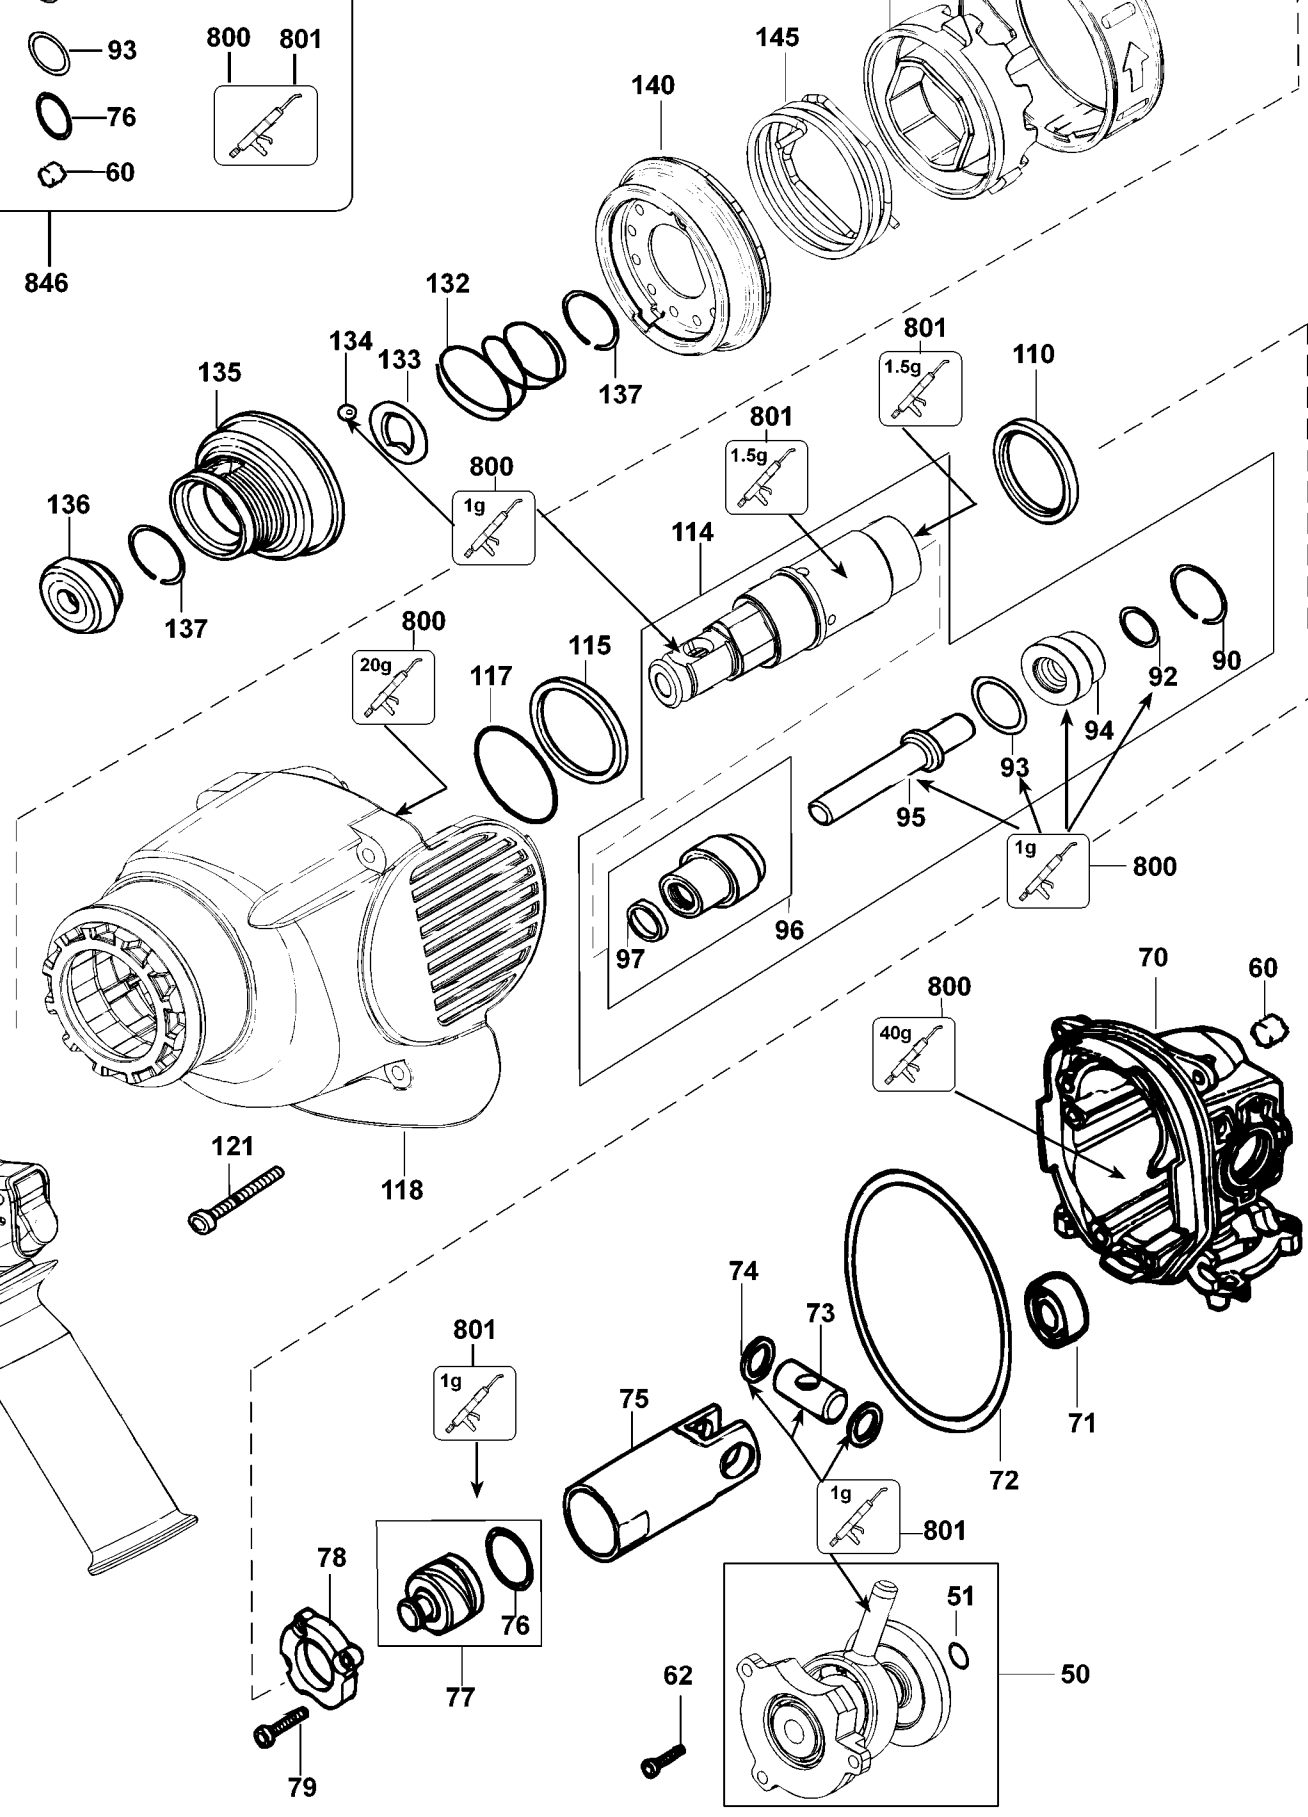

- 117 ○ 92
- 97 ○ 76
- 51 ○ 60

Parts List for D25330K Type 2

Item Number	Part Number	Description	Qty Required
1	477225-01	ARMATURE	1
2	576690-06	FIELD	1
3	588724-01	SWITCH	1
4	577805-04	BRUSH HOLDER	2
5	584429-01	BRUSH KIT	1
7	584090-00	CORD PROTECTOR	1
8	330076-20	CORD SET	1
12	584304-10	LEADWIRE	1
16	582064-16	LEAD,BLUE	1
17	589456-04	LEADWIRE	1
18	930026-01	BUMPER	1
19	588902-00	SLIDER	1
20	578220-00	LEVER	1
21	870052-00	BEARING COVER	1
22	579720-00	BUSH	1
23	326519-03	SCREW	2
24	330003-64	BALL BEARING	1
25	330003-19	BEARING,BALL	1
28	582877-00	INSERT	1
30	588696-01	HOUSING,HANDLE	1
31	581808-00	BAFFLE, FAN	1
32	577993-00	FIELD CASE	1
33	584041-00	END CAP	1
34	588675-00	HANDLE COVER	1
35	330065-08	SCREW	6
36	821070	CORD CLAMP	1
37	330065-09	SCREW	1

Parts List for D25330K Type 2

Item Number	Part Number	Description	Qty Required
39	330065-26	SCREW	4
40	330065-25	SCREW	2
50	1006350-00	INTERSHAFT	1
51	580908-00	O-RING	1
60	582865-00	FILTER	1
62	583981-00	SCREW	3
70	477212-00	HOUSING,BEARING	1
71	330003-81	BEARING	1
72	578229-00	SEAL	1
73	577801-00	BEARING BLOCK	1
74	577802-00	SHIM WASHER	1
75	496246-00	PISTON	1
76	579699-00	O-RING	1
77	496245-00	RAM	1
78	N042808	BEARING BUSH	1
79	324006-15	SCREW	3
90	577793-00	CLIP	1
92	580990-00	O-RING	1
93	577135-00	O-RING	1
94	477215-00	BUSH	1
95	584424-01	BEAT PIECE	1
96	477216-00	BEARING & SEAL	1
97	577139-00	SEAL	1
110	577797-00	WASHER	1
114	477217-00	SPINDLE	1
115	577814-00	WASHER	1
117	589186-00	O RING	1

Parts List for D25330K Type 2

Item Number	Part Number	Description	Qty Required
118	477218-00	GEARCASE	1
121	330065-28	SCREW	4
132	871690-00	SPRING	1
133	578387-00	WASHER	1
134	583890-00	BALL	1
135	493965-00	TUBE	1
136	323489-00	CAP	1
137	579212-00	RING	2
140	586892-00	SLEEVE	1
145	586893-00	SPRING	1
147	586894-00	LOCKING RING	1
150	586891-00	SLEEVE	1
160	494661-00	SIDE HANDLE ASY	1
800	870889-02	GREASE	1
801	487130-04	GREASE	1
821	495161-18	NAME PLATE	1
846	477246-00	SERVICE KIT	1