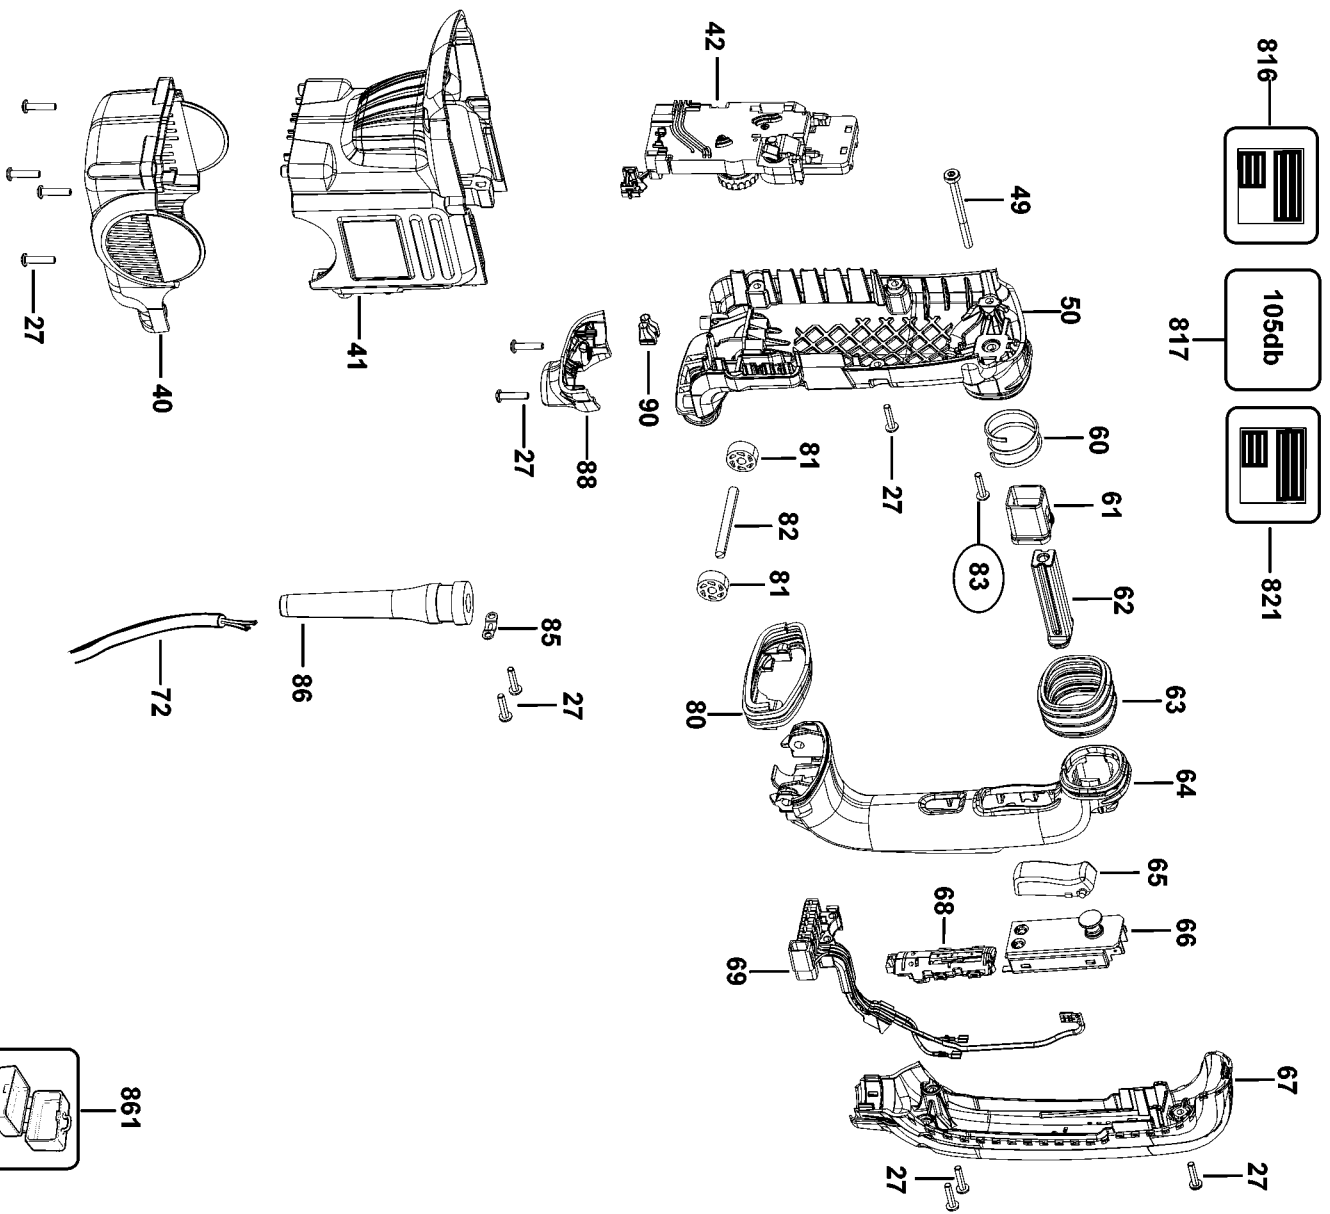

XXX = 847

817

Parts List for D25602K-B2 Type 1

Item Number	Part Number	Description	Qty Required
1	N046420	ARMATURE	1
2	N041827	FIELD	1
3	N041825	HOUSING ASSEMBLY	1
4	330003-39	BEARING,BALL	1
5	327141-03	SEAL	1
6	586403-00	SEAL	1
7	577746-00	RING	1
9	330065-21	SCREW	2
11	1007970-00	CONNECTOR	2
12	N020117	LEAD WIRE	1
20	330003-60	BEARING	1
21	1007732-00	SLEEVE	1
22	1007798-00	BRIDGE	1
23	N047446	BRUSH & HOLDER	1
24	N047424	BRUSH SET (2)	1
25	N047444	BRUSH & HOLDER	1
26	1007799-00	FAN BAFFLE	1
27	330065-08	SCREW	35
28	1006592-01	FAN ASSEMBLY	1
29	324119-02	SCREW	1
40	1006577-00	END CAP	1
41	1006576-00	MOTOR COVER	1
42	N041746	GACC MODULE ASSEMBLY	1
43	1006589-00	LEVER	1
45	1006588-00	PIN	1
47	000000-00	No Longer Available	1
49	1005672-00	SCREW	1

Parts List for D25602K-B2 Type 1

Item Number	Part Number	Description	Qty Required
50	1006578-00	HANDLE	1
60	1007569-00	SPRING	1
61	1007567-00	BUSHING	1
62	1007566-00	STOP	1
63	1007565-00	BELLOWS	1
64	1006579-00	SWITCH HANDLE	1
65	587114-01	TRIGGER	1
66	587274-00	SWITCH	1
67	1006580-00	HANDLE COVER	1
68	N019514	TRIGGER,LOCK-ON	1
69	N041833	LEADWIRE ASSY.	1
72	582573-01	CORDSET	1
80	1008678-00	BELLOWS	1
81	N038214	BUSHING	2
82	N062047	PIN	1
83	324007-11	SCREW	19
85	821070	CORD CLAMP	1
86	323091-01	PROTECTOR,CORD	1
88	1008391-00	COVER	1
90	1007896-00	GUIDE	1
100	329816-00	LIP SEAL	1
101	326575-01	COLLAR	1
102	479247-00	SLEEVE ASSY	1
103	918825-02	SCREW	4
104	1006572-00	COVER	1
105	325878-00	ROLLER	2
106	325929-00	WASHER,HALF	2

Parts List for D25602K-B2 Type 1

Item Number	Part Number	Description	Qty Required
201	1006720-00	GEARCASE COVER	1
202	N041839	CHAIN	1
203	N041837	GEAR	1
204	1006280-00	GUIDE	1
205	N041836	CLUTCH	1
206	1006282-00	GASKET	1
209	586392-00	PIN	1
800	870889-03	GREASE	1
810	N040237	TUBE OIL	1
816	N064908	BRAND LABEL	1
817	487395-01	LABEL	1
821	N029837	NAMEPLATE	1
836	1003938-99	SERVICE TOOL	1
847	N080633	SERVICE KIT	1
861	574931-22	KITBOX	1