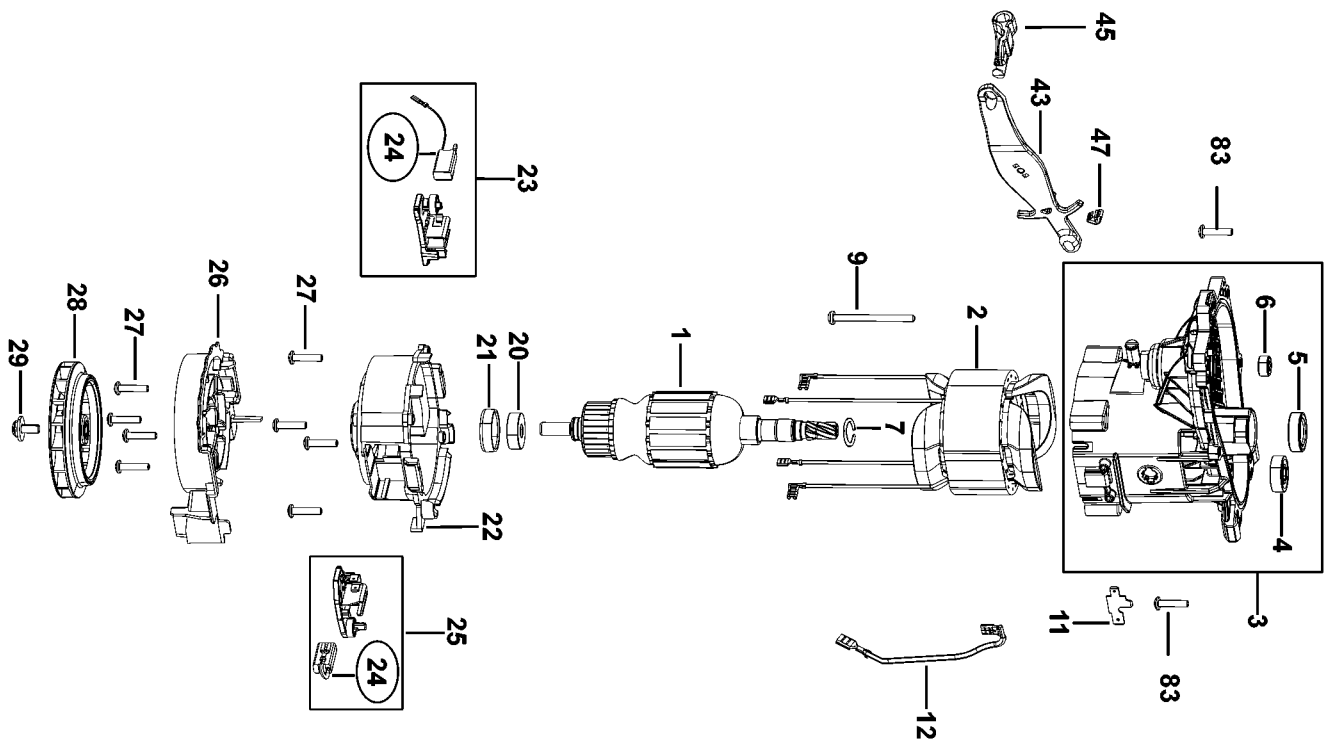

XXX = 847

817

Parts List for D25602K-B2 Type 1

Item Number	Part Number	Description	Qty Required
1	N046420	ARMATURE	1
2	N041827	FIELD	1
3	N041825	HOUSING ASSEMBLY	1
4	330003-39	BEARING,BALL	1
5	327141-03	SEAL	1
6	586403-00	SEAL	1
7	577746-00	RING	1
9	330065-21	SCREW	2
11	1007970-00	CONNECTOR	2
12	N020117	LEAD WIRE	1
20	330003-60	BEARING	1
21	1007732-00	SLEEVE	1
22	1007798-00	BRIDGE	1
23	N047446	BRUSH & HOLDER	1
24	N047424	BRUSH SET (2)	1
25	N047444	BRUSH & HOLDER	1
26	1007799-00	FAN BAFFLE	1
27	330065-08	SCREW	35
28	1006592-01	FAN ASSEMBLY	1
29	324119-02	SCREW	1
40	1006577-00	END CAP	1
41	1006576-00	MOTOR COVER	1
42	N041746	GACC MODULE ASSEMBLY	1
43	1006589-00	LEVER	1
45	1006588-00	PIN	1
47	000000-00	No Longer Available	1
49	1005672-00	SCREW	1

Parts List for D25602K-B2 Type 1

Item Number	Part Number	Description	Qty Required
50	1006578-00	HANDLE	1
60	1007569-00	SPRING	1
61	1007567-00	BUSHING	1
62	1007566-00	STOP	1
63	1007565-00	BELLOWS	1
64	1006579-00	SWITCH HANDLE	1
65	587114-01	TRIGGER	1
66	587274-00	SWITCH	1
67	1006580-00	HANDLE COVER	1
68	N019514	TRIGGER,LOCK-ON	1
69	N041833	LEADWIRE ASSY.	1
72	582573-01	CORDSET	1
80	1008678-00	BELLOWS	1
81	N038214	BUSHING	2
82	N062047	PIN	1
83	324007-11	SCREW	19
85	821070	CORD CLAMP	1
86	323091-01	PROTECTOR,CORD	1
88	1008391-00	COVER	1
90	1007896-00	GUIDE	1
100	329816-00	LIP SEAL	1
101	326575-01	COLLAR	1
102	479247-00	SLEEVE ASSY	1
103	918825-02	SCREW	4
104	1006572-00	COVER	1
105	325878-00	ROLLER	2
106	325929-00	WASHER,HALF	2