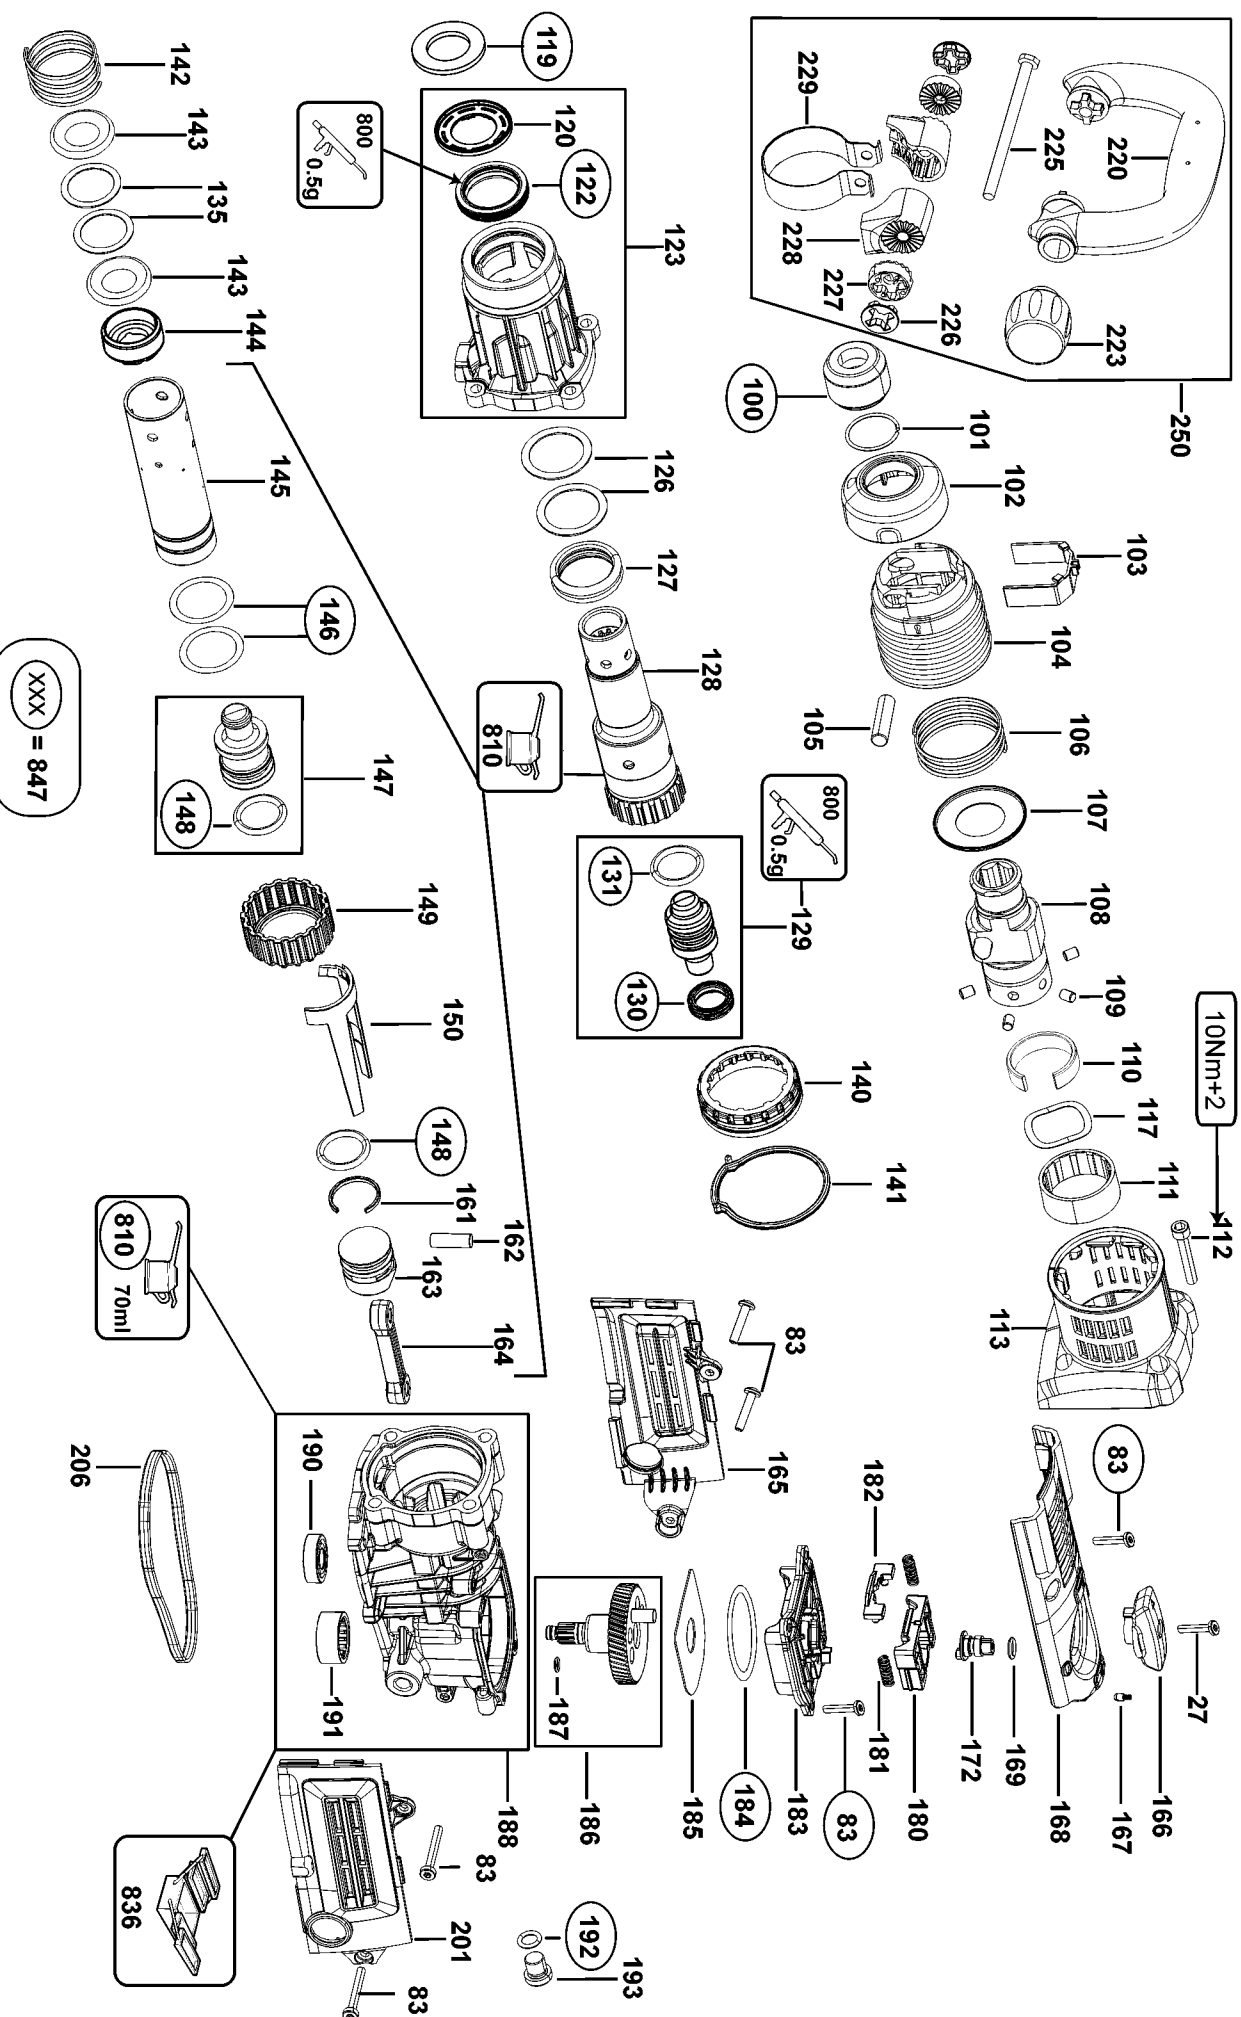

XXX = 847

Parts List for D25851K Type 1

Item Number	Part Number	Description	Qty Required
1	N046419	ARMATURE	1
2	N046422	FIELD	1
3	N082756	HOUSING	1
4	330003-39	BEARING,BALL	1
5	327141-00	SEAL,LIP	1
6	577746-00	RING	1
9	330065-21	SCREW	1
11	1007970-00	CONNECTOR	1
20	330003-60	BEARING	1
21	1007732-00	SLEEVE	1
22	1007798-00	BRIDGE	1
23	N047304	BRUSH & HOLDER	1
24	N047286	BRUSH SET (2)	1
25	N047445	BRUSH & HOLDER	1
26	N016920	FAN BAFFLE	1
27	330065-08	SCREW	27
28	1006592-01	FAN ASSEMBLY	1
29	324119-02	SCREW	1
40	1008683-00	END CAP	1
41	1006576-01	MOTOR COVER	1
42	N041755	GACC MODULE 115V	1
49	1005672-00	SCREW	1
50	1007939-00	COVER PLATE	1
60	1007569-00	SPRING	1
61	1007567-00	BUSHING	1
62	1007566-00	STOP	1
63	1007565-00	BELLOWS	1

Parts List for D25851K Type 1

Item Number	Part Number	Description	Qty Required
64	1008681-01	HANDLE	1
65	488065-01	TRIGGER	1
66	581070-01	SWITCH	1
67	1008682-00	HANDLE COVER	1
69	N022005	LEAD WIRE ASSY	1
70	N015311	CONNECTOR	1
71	326619-00	SCREW	1
72	330100-04	CORDSET	1
75	N020040	LEAD WIRE	1
76	326619-00	SCREW	1
80	1008678-00	BELLOWS	1
81	N038214	BUSHING	2
82	N062047	PIN	1
83	324007-11	SCREW	19
85	821070	CORD CLAMP	1
86	323091-01	PROTECTOR,CORD	1
88	1008391-00	COVER	1
90	N021606	LENS	1
100	N049332	DUST GUARD	1
101	487205-01	SPRING CLIP	1
102	1008282-00	BUSH	1
103	N021036	CLIP	1
104	1008281-00	TUBE	1
105	1008264-00	PIN	1
106	323395-06	SPRING	1
107	325930-00	GUIDE,SPRING	1
108	N080645	HEX HOLDER	1

Parts List for D25851K Type 1

Item Number	Part Number	Description	Qty Required
223	487291-00	KNOB ASSY	1
225	487343-00	BOLT	1
226	479319-00	CLAMPING INSERT	1
227	479317-00	LOCK WASHER	2
228	N021994	CLAMP WASHER	1
229	N021995	CLAMP	1
250	N073104	SIDE HANDLE ASY	1
800	870889-03	GREASE	1
810	N040237	TUBE OIL	1
816	N064908	BRAND LABEL	1
821	N029867	NAME PLATE	1
836	1003938-99	SERVICE TOOL	1
847	N080637	SERVICE KIT	1
861	574931-23	KIT BOX	1