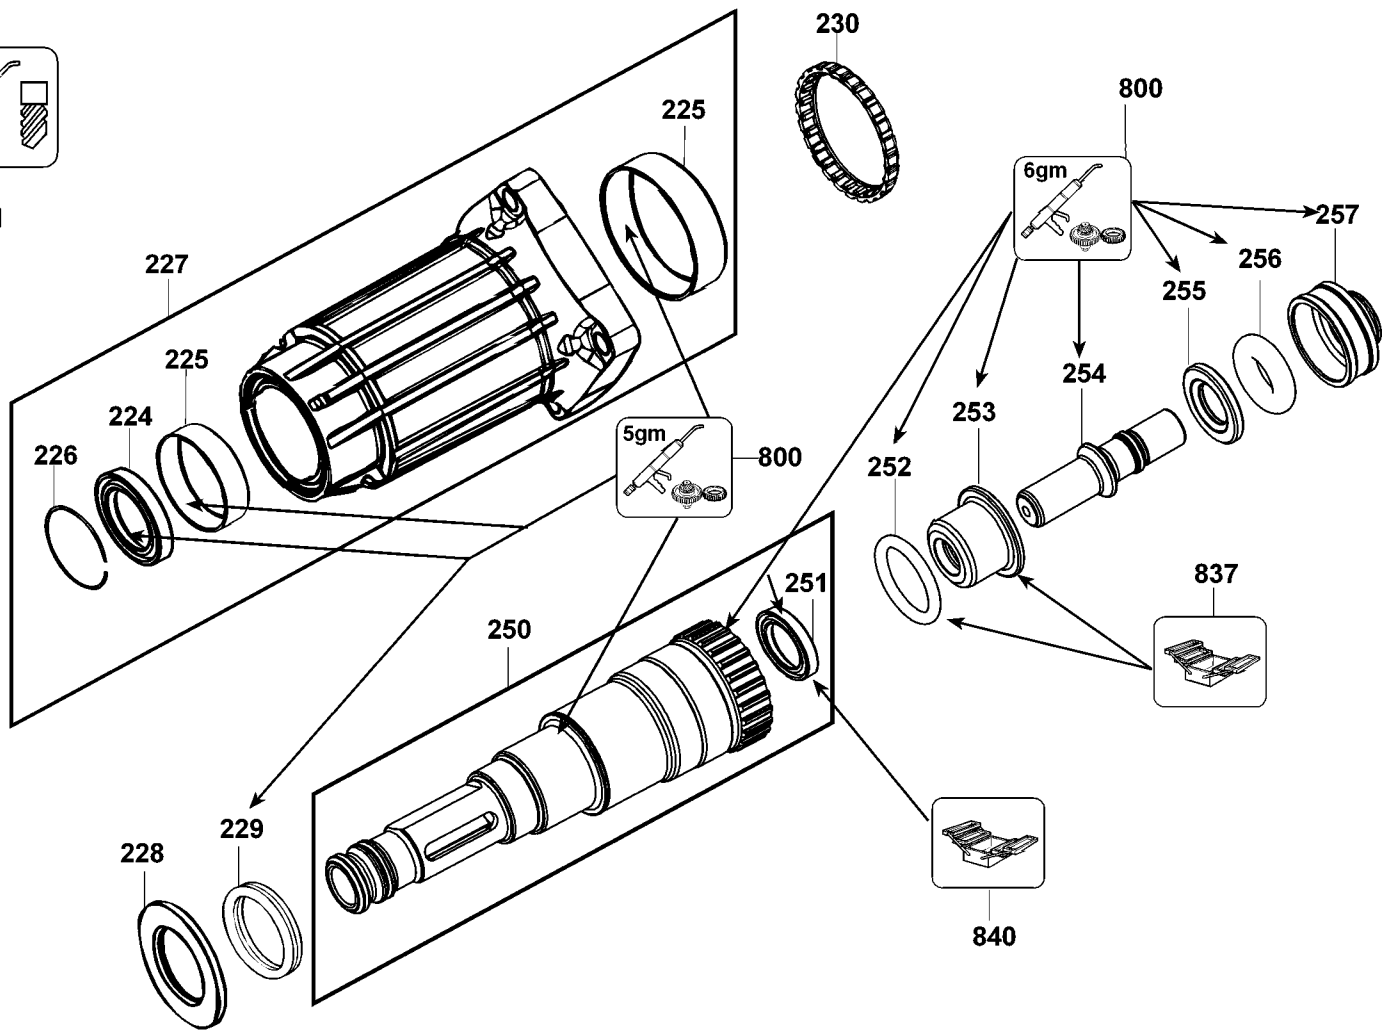

856

801

Parts List for D25890K-AR Type 1

Item Number	Part Number	Description	Qty Required
1	N019871	REPAIR KIT	1
2	586415-00	GUIDE ASSY.	1
3	585171-01	HANDLE COVER	1
4	588639-00	BELLOWS	1
5	586045-00	LENS	1
6	586411-00	ROLLER	1
7	488065-00	TRIGGER	1
8	581070-01	SWITCH	1
9	587090-00	HANDLE COVER	1
11	330065-08	SCREW	1
13	821070	CORD CLAMP	1
14	573379-16	CORD SET	1
16	494477-00	STOP	1
17	586414-00	GUIDE ROD	1
18	587085-03	HANDLE	1
19	586413-00	DRIVER	2
20	1005496-00	BUSHING	2
21	N019871	REPAIR KIT	1
22	949886-33	SCREW	1
24	330019-33	SCREW	1
28	577746-00	RING	1
29	586597-00	GUARD ASSY.	1
30	586412-00	AXLE	2
31	588640-00	BELLOWS	1
32	586423-00	CARRIER	1
33	586421-00	SPRING COMPRESSION	1
34	586422-00	RETAINER	1

Parts List for D25890K-AR Type 1

Item Number	Part Number	Description	Qty Required
35	492485-00	ARMATURE 230V	1
36	330019-30	SCREW	2
37	585169-01	MOTOR COVER	1
38	403395-00	CORD PROTECTOR	1
39	492487-00	FIELD 230V	1
40	577745-00	BALL BEARING	1
41	590191-00	SLEEVE,INSULATE	1
44	489256-00	BRUSH,PAIR	1
45	487377-00	BRUSH SPRING	2
46	586611-00	FAN ASSEMBLY	1
47	324119-02	SCREW	1
48	586618-00	BAFFLE	1
49	330019-30	SCREW	2
52	587082-00	END CAP	1
57	586609-05	MOTOR HOUSING ASSY.	1
99	326467-00	DETENT	1
100	000000-00	No Longer Available	1
102	324007-11	SCREW	22
103	488067-00	FILTER	1
104	586031-00	COVER	1
105	323711-56	O-RING	2
106	323711-48	O-RING	1
107	586032-00	ECCENTRIC	1
108	586033-00	SPRING	1
109	586036-00	SLIDER	1
110	586038-00	SELECTOR	1
111	585168-01	TOP COVER	1