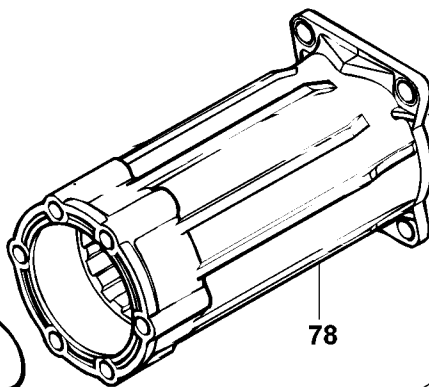

59

65

66

60

61

62

56

64

63

78

76

77

75

71

72

73

74

86

81

82

83

82

81

80

800

847