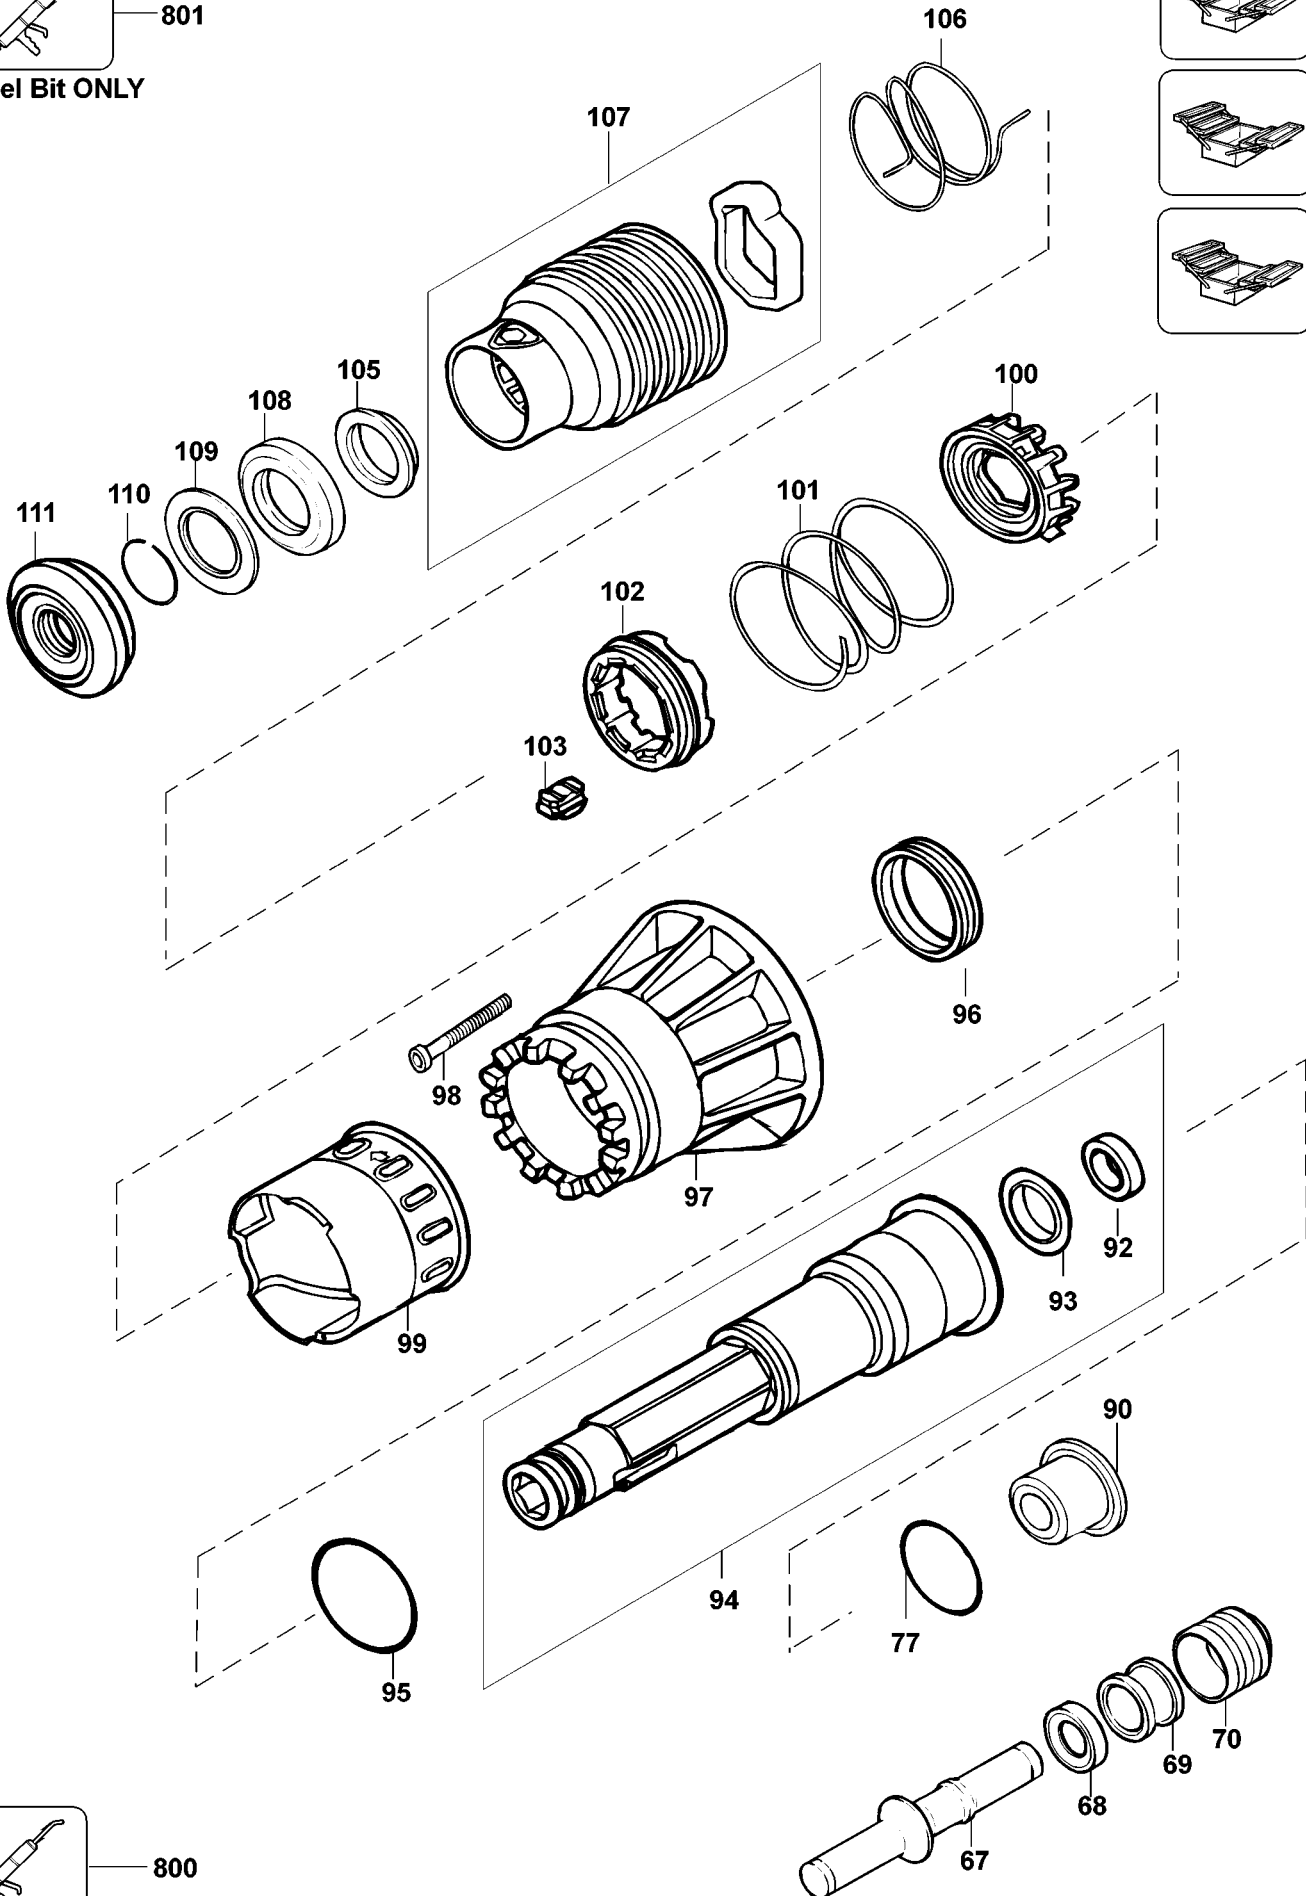

801

Chisel Bit ONLY

845

840

846

800

Parts List for D25940KAR Type 1

Item Number	Part Number	Description	Qty Required
1	579837-00	ARMATURE	1
2	579827-00	FIELD	1
3	487266-00	BRUSH PLATE	1
4	590191-00	SLEEVE,INSULATE	1
5	577745-00	BALL BEARING	1
8	588698-00	BRUSH KIT	2
9	487377-00	BRUSH SPRING	2
10	487252-00	FAN ASM	1
11	324119-02	SCREW	1
12	377374	PIN	1
13	487276-00	TRIGGER	1
14	487285-00	ROD	1
15	487286-00	ACTUATOR	1
17	326467-00	DETENT	2
18	487326-00	LEAD ASSY.	1
19	487387-00	HANDLE & COVER	1
21	487388-00	COVER	1
22	326087-01	SWITCH	1
23	579093-00	CABLE TIE	1
24	487378-00	BRACKET	1
25	821070	CORD CLAMP	1
26	330065-08	SCREW	7
28	323091-01	PROTECTOR,CORD	1
29	573379-08	CORD SET	1
30	487385-00	GEAR CASE COVER	1
32	487224-00	SEAL	1
33	576387-00	SEAL	1

Parts List for D25940KAR Type 1

Item Number	Part Number	Description	Qty Required
34	324821-04	CIRCLIP	1
35	N110363	BEARING	1
36	487209-01	SEAL	1
37	324821-03	CIRCLIP	1
38	487314-00	CONNECTING ROD	1
39	578452-00	SPACER	1
40	578451-00	SPACER	1
41	330003-67	BEARING	2
42	582108-00	GEAR ASSY.	1
43	582109-00	GEAR	1
44	582110-00	GEAR BOX ASSY	1
45	582111-00	CRANKSHAFT	1
46	576451-00	RING	1
47	582387-00	PIN	1
48	581656-00	KNOB	2
50	582112-00	PISTON	1
51	582113-01	PISTON ASSY.	1
52	323711-47	O RING	1
53	N147098	COVER ASSY.	1
54	584376-06	ELECTRONIC	1
56	487284-00	CLAMP WASHER	2
57	487386-00	MOTOR COVER	1
58	324007-11	SCREW	23
59	584240-01	SIDE HANDLE	1
60	487343-00	BOLT	1
61	487277-00	HANDLE	1
62	487278-00	WASHER	1