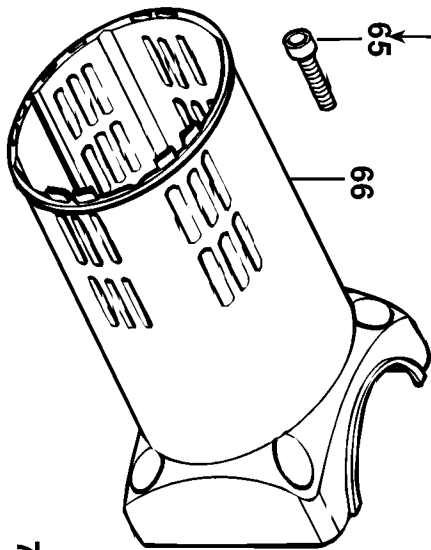

20Nm

800
15g

800
40g

876

Parts List for D25941K-AR Type 1

Item Number	Part Number	Description	Qty Required
1	579837-02	ARMATURE	1
2	579827-04	FIELD ASSY.	1
3	1007719-00	BRUSH HOLDER ASSY	1
4	590191-00	SLEEVE,INSULATE	1
5	577745-00	BALL BEARING	1
7	1007800-00	SEAL	1
8	1005550-02	BRUSH,PAIR	1
9	487377-00	BRUSH SPRING	2
10	1006393-00	FAN	1
11	324119-02	SCREW	1
12	1005637-00	COMPRESSION SPRING	2
13	1005640-00	HANDLE	1
14	1005643-00	BELLOWS	2
15	1005672-00	SCREW	2
16	1005646-00	TUBE,GUIDE	2
17	1005644-00	STOP	2
18	487326-03	LEAD ASSY.	1
19	1005639-00	HANDLE	1
20	1005496-01	GUIDE BUSHING	2
21	496906-00	CARRIER	1
22	N062128	SWITCH	1
23	1005645-00	ROD	1
24	1005641-00	HANDLE COVER	1
25	821070	CORD CLAMP	1
26	330065-08	SCREW	7
27	1005942-00	SLEEVE BEARING	2
28	323091-01	PROTECTOR,CORD	1

Parts List for D25941K-AR Type 1

Item Number	Part Number	Description	Qty Required
57	1005666-01	COVER	1
58	324007-11	SCREW	23
59	584240-01	SIDE HANDLE	1
60	487343-00	BOLT	1
61	487277-00	HANDLE	1
62	479317-01	LOCK WASHER	2
63	487393-00	CLAMP	1
64	487291-00	KNOB ASSY	1
65	949886-32	SCREW	4
66	487283-00	COVER HOUSING	1
67	582369-00	BEAT PIECE	1
68	582388-00	BUSH	1
69	496843-00	DAMPER	1
70	582114-00	BUSH	1
71	496842-00	DAMPER	1
72	496845-00	BUSH	1
73	487298-00	O RING	1
74	323711-46	O RING	1
75	N075953	CYLINDER	1
76	582115-00	RAM	1
77	487287-00	O RING	2
78	323711-56	O-RING	1
79	323711-55	O-RING	3
80	582372-00	HOUSING	1
81	487317-00	SPRING	2
82	578784-00	GUIDE	2
83	582373-00	COUNTERWEIGHT	1