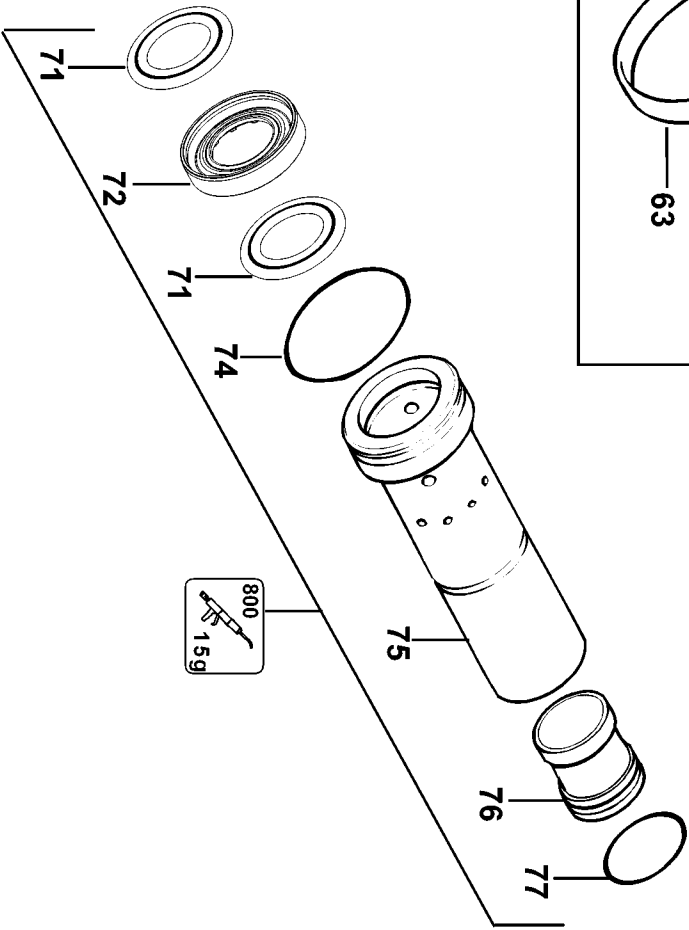

20Nm

800
15g

800
40g

876

Parts List for D25941K-AR Type 1

Item Number	Part Number	Description	Qty Required
1	579837-02	ARMATURE	1
2	579827-04	FIELD ASSY.	1
3	1007719-00	BRUSH HOLDER ASSY	1
4	590191-00	SLEEVE,INSULATE	1
5	577745-00	BALL BEARING	1
7	1007800-00	SEAL	1
8	1005550-02	BRUSH,PAIR	1
9	487377-00	BRUSH SPRING	2
10	1006393-00	FAN	1
11	324119-02	SCREW	1
12	1005637-00	COMPRESSION SPRING	2
13	1005640-00	HANDLE	1
14	1005643-00	BELLOWS	2
15	1005672-00	SCREW	2
16	1005646-00	TUBE,GUIDE	2
17	1005644-00	STOP	2
18	487326-03	LEAD ASSY.	1
19	1005639-00	HANDLE	1
20	1005496-01	GUIDE BUSHING	2
21	496906-00	CARRIER	1
22	N062128	SWITCH	1
23	1005645-00	ROD	1
24	1005641-00	HANDLE COVER	1
25	821070	CORD CLAMP	1
26	330065-08	SCREW	7
27	1005942-00	SLEEVE BEARING	2
28	323091-01	PROTECTOR,CORD	1

Parts List for D25941K-AR Type 1

Item Number	Part Number	Description	Qty Required
29	573379-16	CORD SET	1
30	1005642-00	GEAR CASE COVER	1
32	487224-00	SEAL	1
33	330065-08	SCREW	2
34	324821-04	CIRCLIP	1
35	330003-70	BEARING	1
36	487209-01	SEAL	1
37	324821-03	CIRCLIP	1
38	487314-00	CONNECTING ROD	1
39	578452-00	SPACER	1
40	578451-00	SPACER	1
41	330003-67	BEARING	1
42	582108-00	GEAR ASSY.	1
43	582109-00	GEAR	1
44	582110-00	GEAR BOX ASSY	1
45	582111-00	CRANKSHAFT	1
46	576451-00	RING	1
47	582387-00	PIN	1
48	581656-00	KNOB	2
49	487287-00	O RING	1
50	582112-00	PISTON	1
51	582113-01	PISTON ASSY.	1
52	323711-47	O RING	1
53	N147097	COVER ASSY.	1
54	1007717-02	PCB ASSEMBLY	1
55	479319-00	CLAMPING INSERT	2
56	487284-00	CLAMP WASHER	1