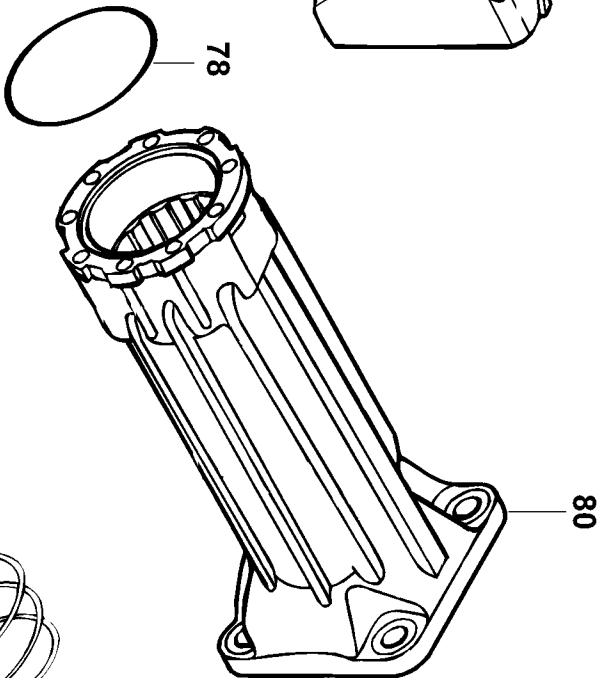

20Nm

800
15g

800
40g

876

Parts List for D25941K-AR Type 1

Item Number	Part Number	Description	Qty Required
1	579837-02	ARMATURE	1
2	579827-04	FIELD ASSY.	1
3	1007719-00	BRUSH HOLDER ASSY	1
4	590191-00	SLEEVE,INSULATE	1
5	577745-00	BALL BEARING	1
7	1007800-00	SEAL	1
8	1005550-02	BRUSH,PAIR	1
9	487377-00	BRUSH SPRING	2
10	1006393-00	FAN	1
11	324119-02	SCREW	1
12	1005637-00	COMPRESSION SPRING	2
13	1005640-00	HANDLE	1
14	1005643-00	BELLOWS	2
15	1005672-00	SCREW	2
16	1005646-00	TUBE,GUIDE	2
17	1005644-00	STOP	2
18	487326-03	LEAD ASSY.	1
19	1005639-00	HANDLE	1
20	1005496-01	GUIDE BUSHING	2
21	496906-00	CARRIER	1
22	N062128	SWITCH	1
23	1005645-00	ROD	1
24	1005641-00	HANDLE COVER	1
25	821070	CORD CLAMP	1
26	330065-08	SCREW	7
27	1005942-00	SLEEVE BEARING	2
28	323091-01	PROTECTOR,CORD	1

Parts List for D25941K-AR Type 1

Item Number	Part Number	Description	Qty Required
57	1005666-01	COVER	1
58	324007-11	SCREW	23
59	584240-01	SIDE HANDLE	1
60	487343-00	BOLT	1
61	487277-00	HANDLE	1
62	479317-01	LOCK WASHER	2
63	487393-00	CLAMP	1
64	487291-00	KNOB ASSY	1
65	949886-32	SCREW	4
66	487283-00	COVER HOUSING	1
67	582369-00	BEAT PIECE	1
68	582388-00	BUSH	1
69	496843-00	DAMPER	1
70	582114-00	BUSH	1
71	496842-00	DAMPER	1
72	496845-00	BUSH	1
73	487298-00	O RING	1
74	323711-46	O RING	1
75	N075953	CYLINDER	1
76	582115-00	RAM	1
77	487287-00	O RING	2
78	323711-56	O-RING	1
79	323711-55	O-RING	3
80	582372-00	HOUSING	1
81	487317-00	SPRING	2
82	578784-00	GUIDE	2
83	582373-00	COUNTERWEIGHT	1