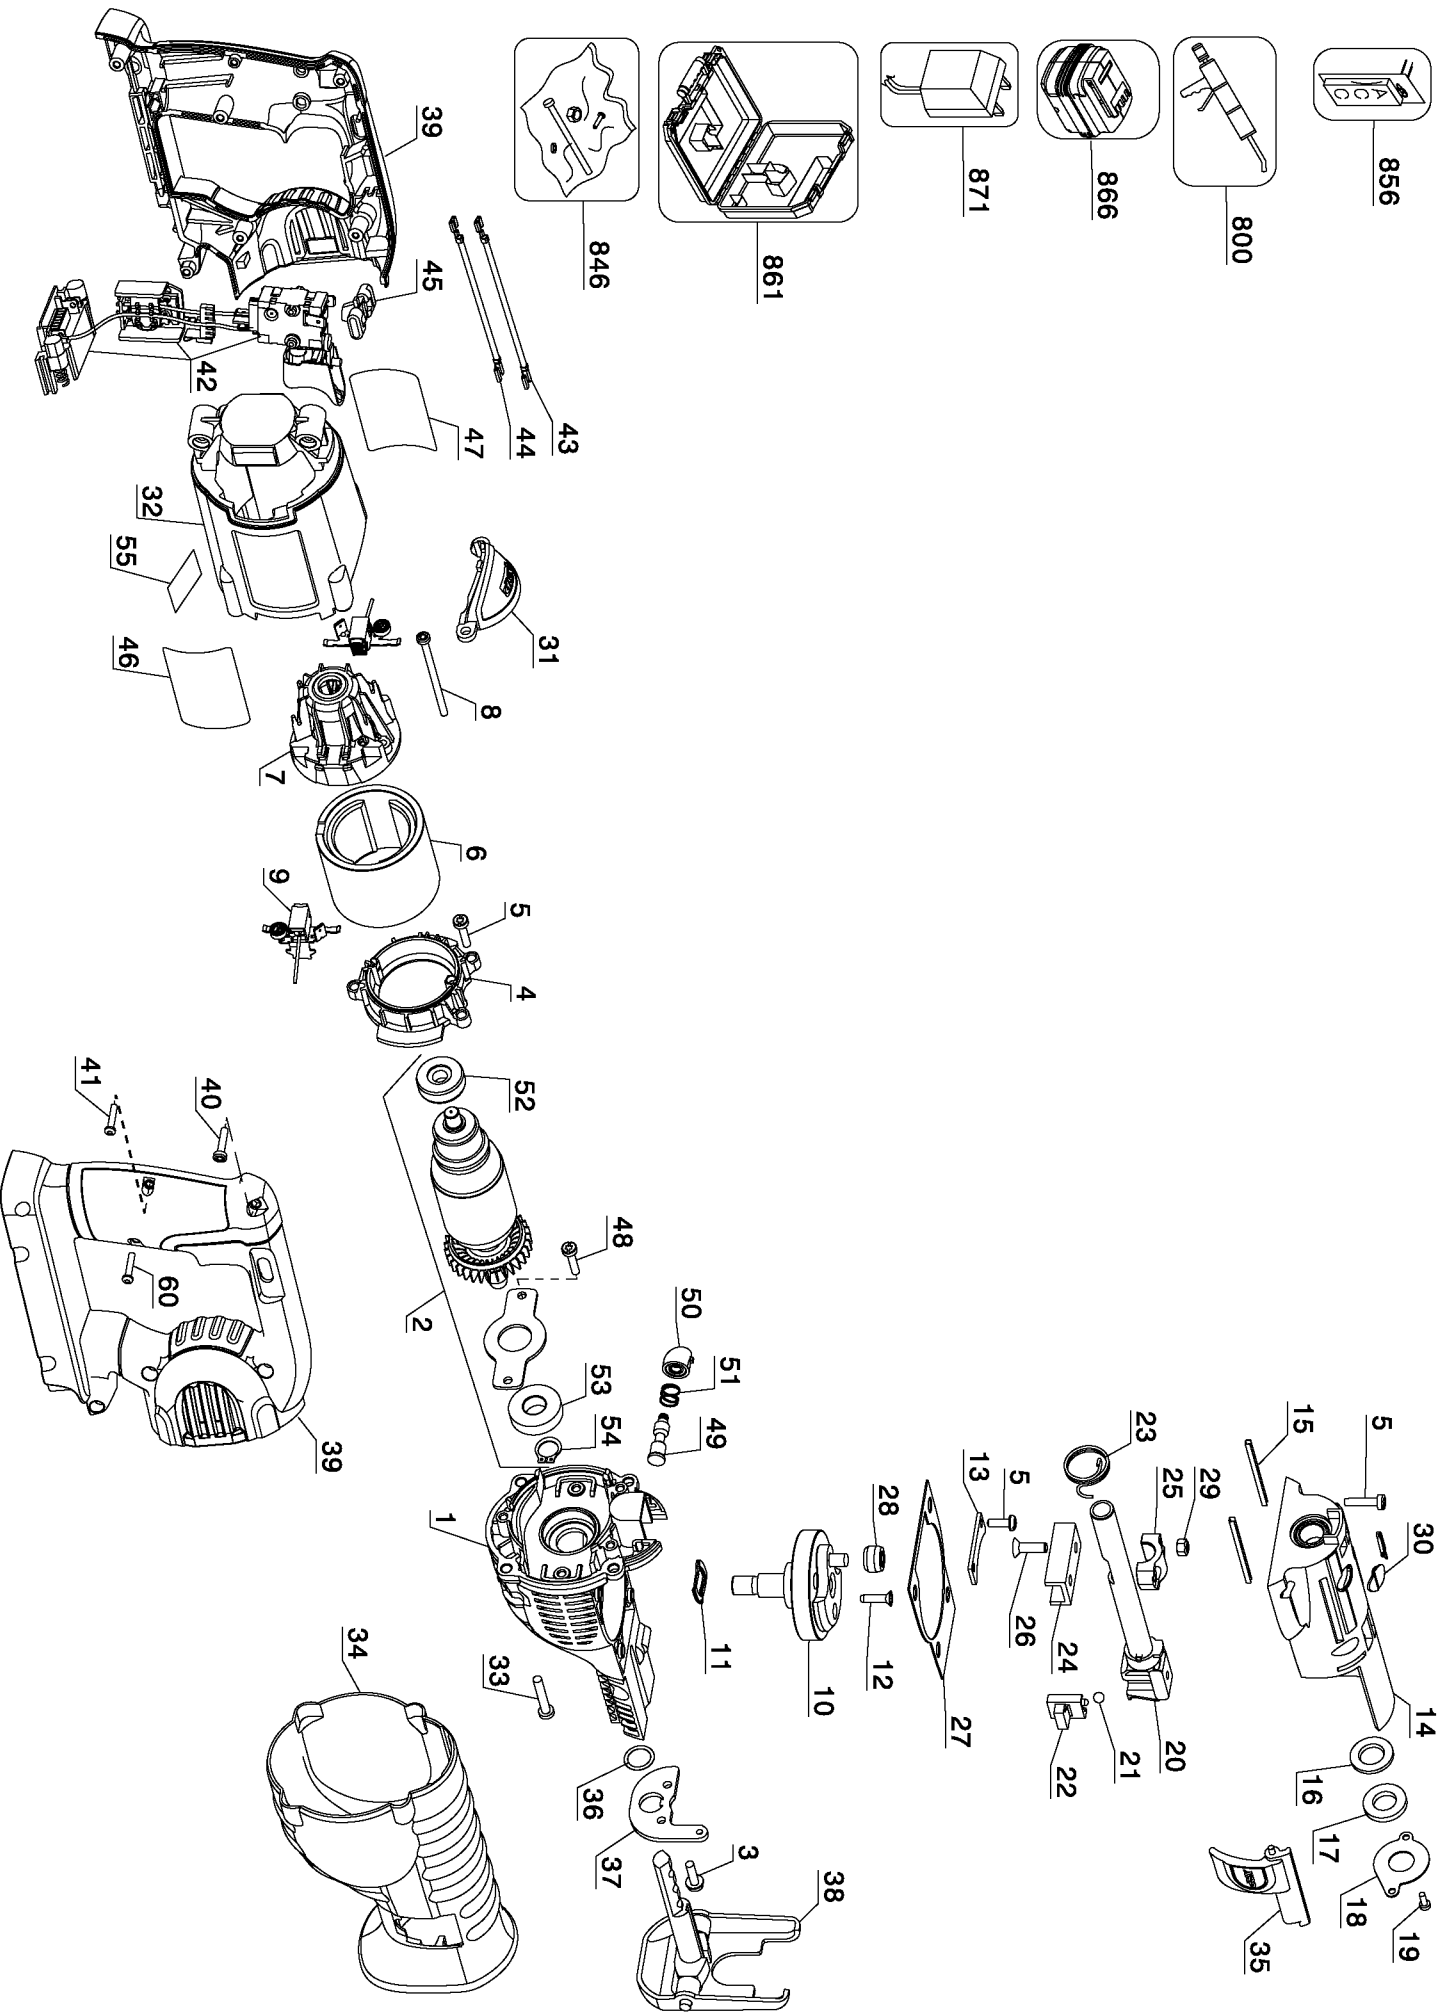

856

800

866

871

861

846

Parts List for DC305K Type 1

Item Number	Part Number	Description	Qty Required
1	613138-00SV	GEAR CASE ASSY.	1
2	629923-00SV	ARMATURE&BRGS.	1
3	142940-00	SCREW	2
4	613137-00	FAN BAFFLE	1
5	613619-00	SCREW,THD.FORM	9
6	611202-00SV	MAGNET RING	1
7	610107-00	BEARING SUPPORT	1
8	330019-25	SCREW,THD.FORM	2
9	610126-00	BRUSH BOX	2
10	615940-00SV	GEAR & SPINDLE	1
11	619618-00	WAVY WASHER	1
12	622484-00	FLAT HD SCREW	3
13	621173-00	SUPPORT PLATE	1
14	N027851SV	GEARCASE COVER	1
15	621979-00	WEAR STRIP	2
16	618733-00	SHAFT SEAL	1
17	618477-00	FELT SEAL	1
18	N020720	SEAL PLATE	1
19	330045-43	SCREW,TAPTITE	1
20	N026647	SHAFT SERVICE KIT	1
21	000903-00	BALL	1
22	622647-00	SLIDER	1
23	622659-00	TORSION SPRING	1
24	N026647	SHAFT SERVICE KIT	1
25	617000-00	SADDLE	1
26	622486-00	FLAT HD SCREW	2
27	N063272	GASKET	1

COPYRIGHT© 2005. All Rights Reserved.

Parts list, pricing, and availability subject to change. Please visit www.dewaltservicenet.com for current parts information.

Parts List for DC305K Type 1

Item Number	Part Number	Description	Qty Required
28	N021857	BEARING	1
29	622485-00	LOCKNUT	2
30	621927-00	COVER	2
31	630958-00	INSERT	1
32	629919-00	MOTOR HOUSING	1
33	330019-45	SCREW	4
34	N084697	BOOT	1
35	631014-00SV	LEVER ASSEMBLY	1
36	50049-00	O RING	1
37	617008-00	BRACKET	1
38	623511-01	SHOE ASSEMBLY	1
39	648208-00	CLAMSHELL SET	1
40	330019-04	SCREW,PLASTITE	5
41	682211-00	SCREW,TORX	1
42	628930-01SV	SWITCH ASSY	1
43	634813-00	LEADWIRE ASSY.	1
44	700000-00	FUSE HOLDER ASSY	1
45	630830-00	LOCK-OFF BUTTON	1
46	632248-00	IDENT. LABEL	1
47	646004-00	NAMEPLATE	1
48	330045-45	SCREW	2
49	615983-00	LOCK PIN	1
50	617733-00	CAP	1
51	618427-00	SPRING	1
52	391032-00	BEARING & BOOT	1
53	330003-64	BALL BEARING	1
54	696060-00	SNAP RING	1