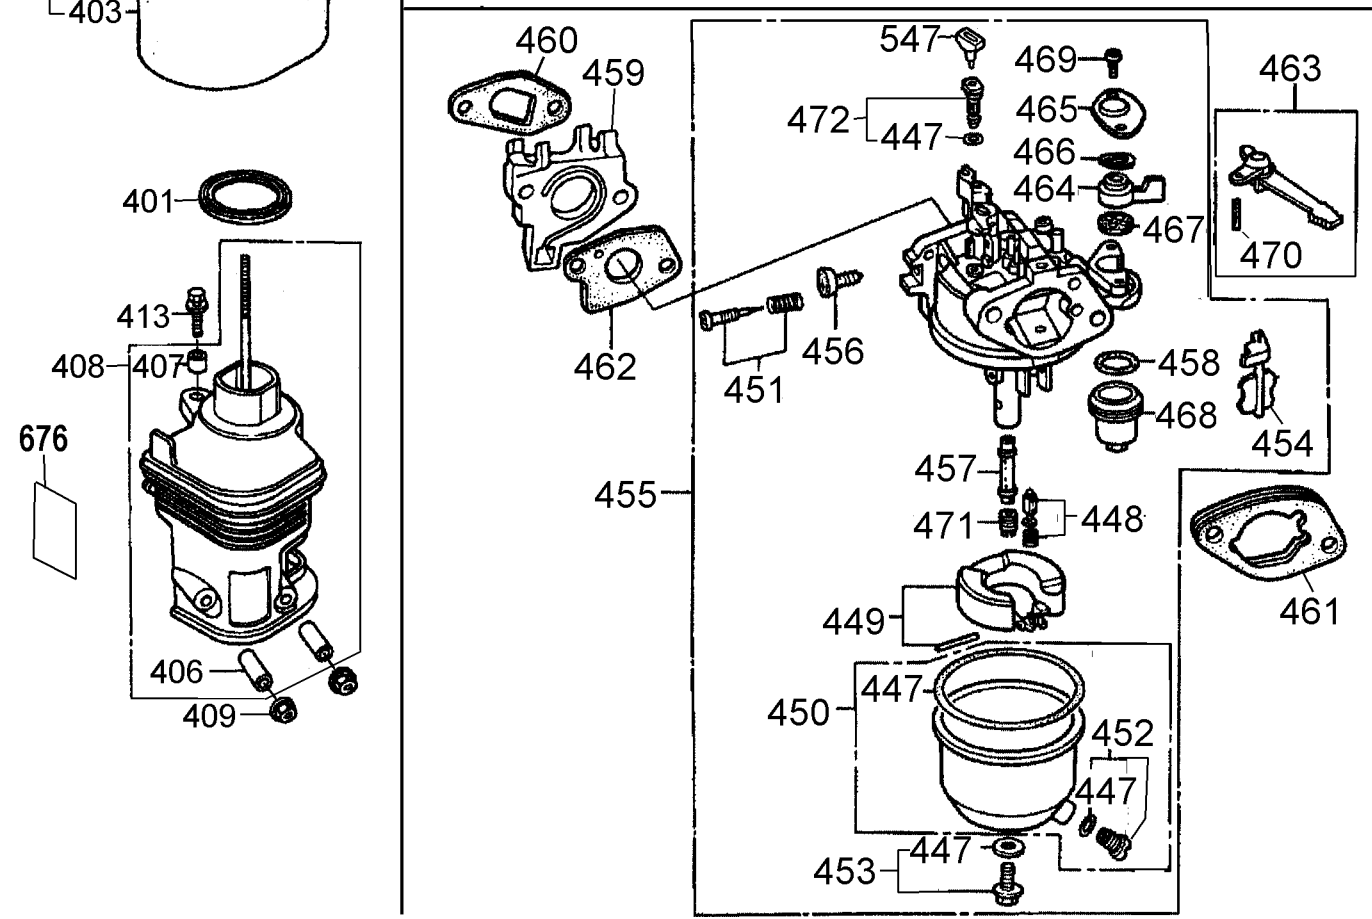

## Parts List for DP3400HR Type 1

Item Number	Part Number	Description	Qty Required
1	A16004	PUMP ASSEMBLY	1
2	A08896	SCREW	8
3	P313	WASHER LOCK GEN 9670	8
9	A08904	ORING	6
10	A08905	CAP VALVE	6
11	A08927	KIT VALVE	1
12	15713	SCREW .250-20X.50 GE	8
13	15898	COVER BEARING	1
14	A08906	INDICATOR OIL LEVEL	1
15	15727	ORING	2
17	A08928	KIT OIL SEAL	1
19	P467	DIPSTICK	1
22	A08907	GUIDE PLUNGER	3
23	A08908	ROD CONNECTING	3
24	A08909	ORING COVER	1
25	A08910	COVER REAR CRANKCASE	1
26	A08911	SCREW	1
27	A08912	ORING	1
28	A08913	PLUG	2
29	A08914	PIN CON ROD	3
30	A08915	FLINGER WASHER	3
31	A08916	RING ANTI EXTRUSION	3
32	A08917	ORING	3
33	P619	PLUNGER CERAMIC GEN	3
34	A08918	BUSHING	3
35	15838	NUT PLUNGER GEN 9222	3
40	A08930	RETAINER	3

## Parts List for DP3400HR Type 1

Item Number	Part Number	Description	Qty Required
41	A08929	KIT WATER PACK	1
42	5140058-69	O-RING	3
43	A08931	RETAINER	1
49	A08919	INDICATOR OIL LEVEL	1
50	A08920	ORING	1
61	A08921	FLANGE ENGINE	1
62	5140046-41	OIL SEAL	1
63	A08922	WASHER	4
64	A08922	WASHER	4
91	A08934	KIT UNLOADER	1
120	P064	ORING GEN 90383200	1
121	A08924	NIPPLE	1
130	A08925	ORING	1
131	A08926	NOZZLE	1
132	A08935	INJECTOR CHEMICAL	1
201	A15668	ENGINE	1
202	D23124	LABEL,WARNING	1
203	A14552	LABEL HOT SURFACE	1
205	A16004	PUMP ASSEMBLY	1
206	A16412	LABEL WARNING	1
208	A11349	BOLT .375-16X1.25 FL	4
209	A13853	FRAME	1
210	000000-00	No Longer Available	1
211	000000-00	No Longer Available	1
212	18300	BOLT .375-16X1.75 FL	4
213	A00253	TIRE PNEU 12 X 4 STU	2
214	D30249	COLLER AXLE SET SCRE	2