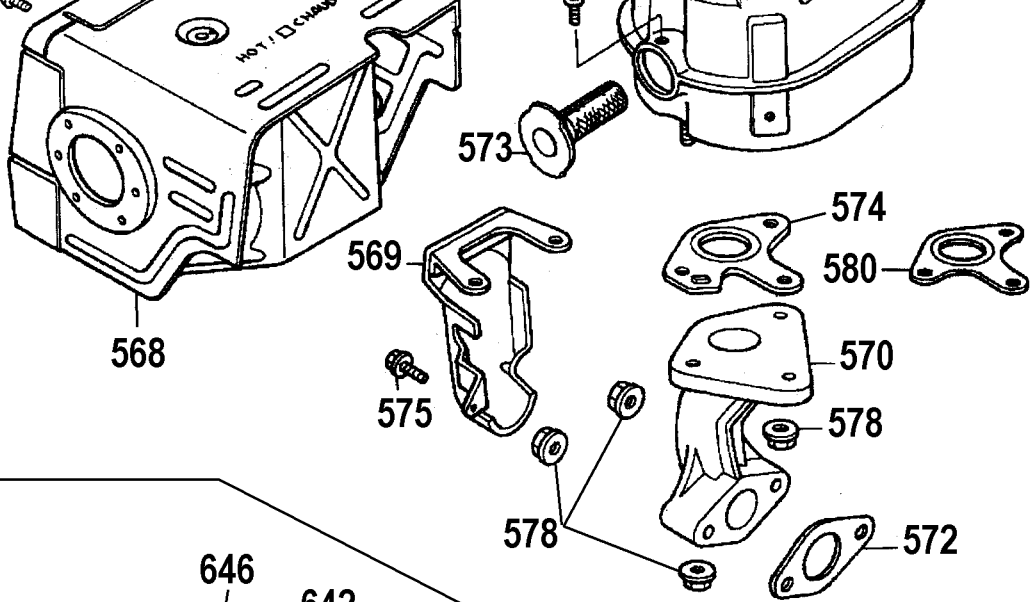

## Parts List for DP3400HR Type 1

Item Number	Part Number	Description	Qty Required
1	A16004	PUMP ASSEMBLY	1
2	A08896	SCREW	8
3	P313	WASHER LOCK GEN 9670	8
9	A08904	ORING	6
10	A08905	CAP VALVE	6
11	A08927	KIT VALVE	1
12	15713	SCREW .250-20X.50 GE	8
13	15898	COVER BEARING	1
14	A08906	INDICATOR OIL LEVEL	1
15	15727	ORING	2
17	A08928	KIT OIL SEAL	1
19	P467	DIPSTICK	1
22	A08907	GUIDE PLUNGER	3
23	A08908	ROD CONNECTING	3
24	A08909	ORING COVER	1
25	A08910	COVER REAR CRANKCASE	1
26	A08911	SCREW	1
27	A08912	ORING	1
28	A08913	PLUG	2
29	A08914	PIN CON ROD	3
30	A08915	FLINGER WASHER	3
31	A08916	RING ANTI EXTRUSION	3
32	A08917	ORING	3
33	P619	PLUNGER CERAMIC GEN	3
34	A08918	BUSHING	3
35	15838	NUT PLUNGER GEN 9222	3
40	A08930	RETAINER	3

## Parts List for DP3400HR Type 1

Item Number	Part Number	Description	Qty Required
436	285803-17	RETAINER	1
437	285803-18	RETAINER	1
438	285803-19	SEAT	1
439	285803-20	ROTATOR VALVE	1
440	285803-21	PLATE	1
441	285800-27	BOLT	2
442	285800-28	NUT	2
443	285803-22	SEAL	1
447	285805-51	GASKET SET	1
448	285803-76	VALVE SET	1
449	285803-77	FLOAT SET	1
450	285805-61	CHAMBER SET	1
451	285800-51	SET SCREW	1
452	285800-52	SET SCREW	1
453	285800-53	SET SCREW	1
454	285805-52	CHOKE SET	1
455	285807-54	CARBURETOR	1
456	285800-56	SCREW	1
457	285807-55	NOZZLE	1
458	285800-58	O-RING	1
459	285805-55	INSULATOR	1
460	285804-54	GASKET	1
461	285805-56	SPACER	1
462	285804-53	GASKET	1
463	285800-63	LEVER	1
464	285800-64	LEVER	1
465	285800-65	PLATE	1