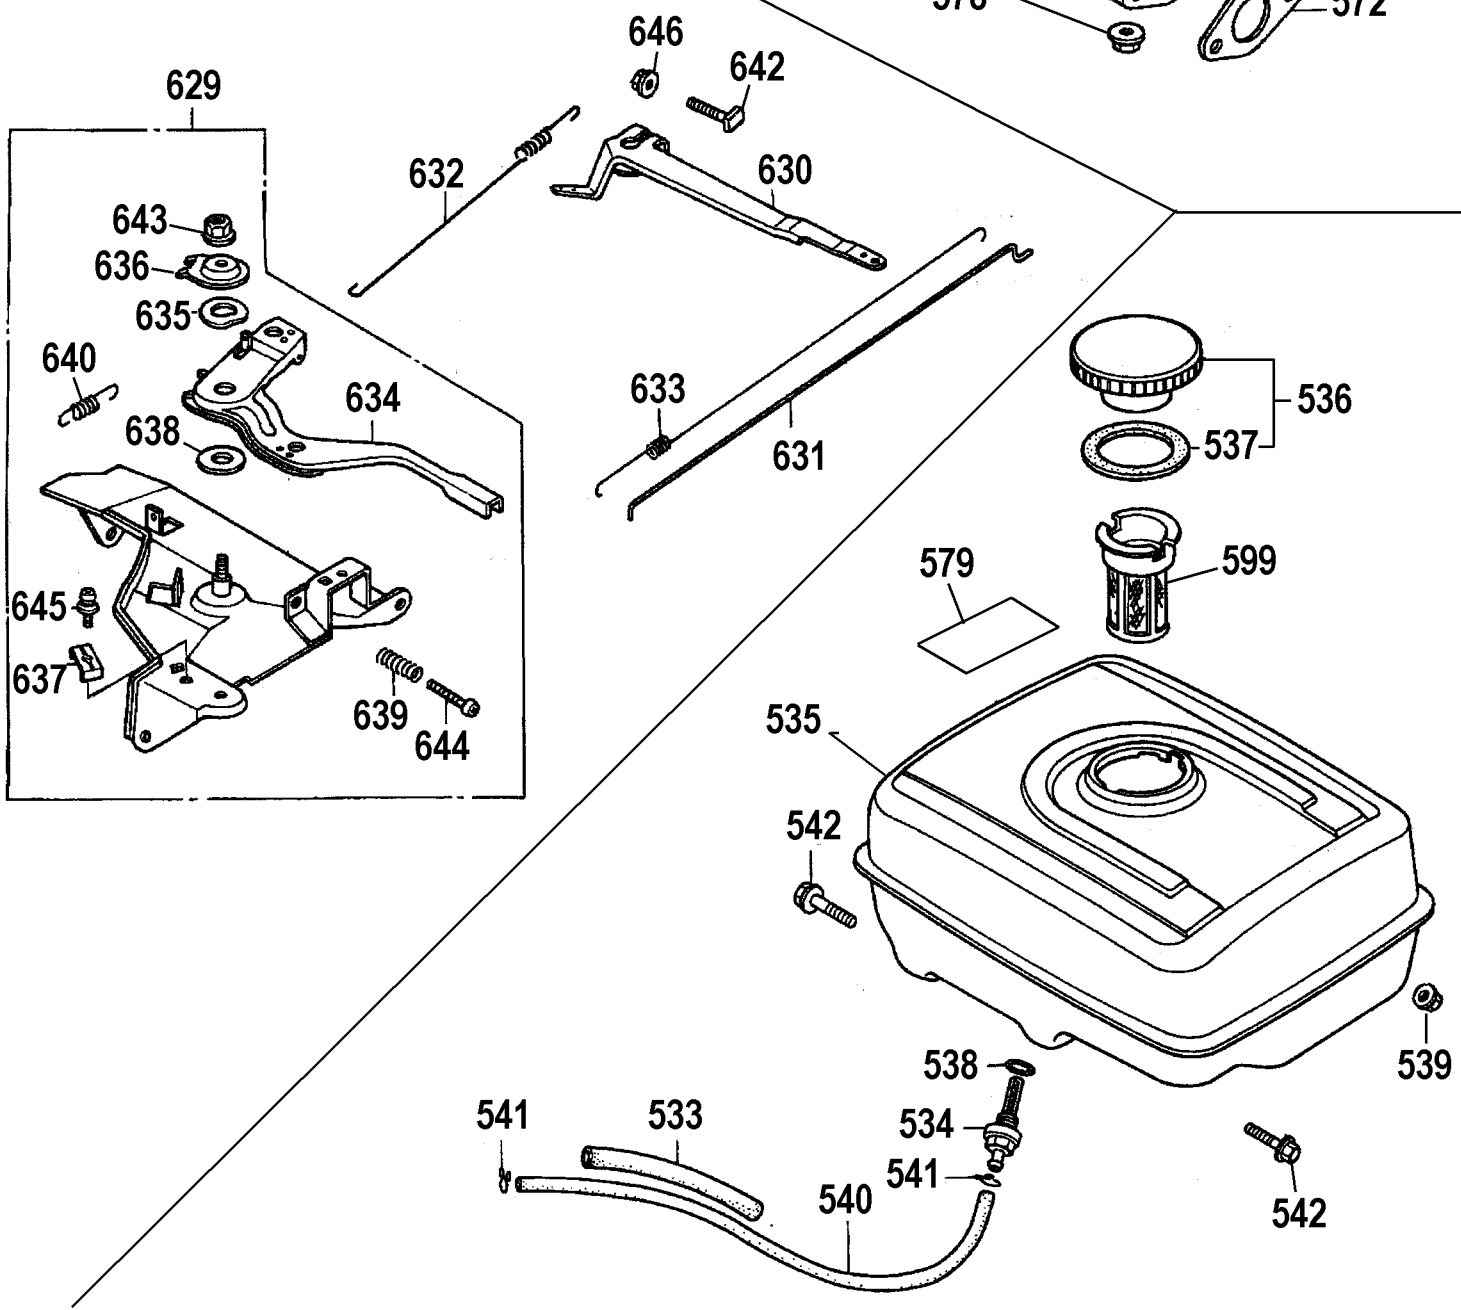

## Parts List for DP3400HR Type 1

Item Number	Part Number	Description	Qty Required
1	A16004	PUMP ASSEMBLY	1
2	A08896	SCREW	8
3	P313	WASHER LOCK GEN 9670	8
9	A08904	ORING	6
10	A08905	CAP VALVE	6
11	A08927	KIT VALVE	1
12	15713	SCREW .250-20X.50 GE	8
13	15898	COVER BEARING	1
14	A08906	INDICATOR OIL LEVEL	1
15	15727	ORING	2
17	A08928	KIT OIL SEAL	1
19	P467	DIPSTICK	1
22	A08907	GUIDE PLUNGER	3
23	A08908	ROD CONNECTING	3
24	A08909	ORING COVER	1
25	A08910	COVER REAR CRANKCASE	1
26	A08911	SCREW	1
27	A08912	ORING	1
28	A08913	PLUG	2
29	A08914	PIN CON ROD	3
30	A08915	FLINGER WASHER	3
31	A08916	RING ANTI EXTRUSION	3
32	A08917	ORING	3
33	P619	PLUNGER CERAMIC GEN	3
34	A08918	BUSHING	3
35	15838	NUT PLUNGER GEN 9222	3
40	A08930	RETAINER	3

## Parts List for DP3400HR Type 1

Item Number	Part Number	Description	Qty Required
436	285803-17	RETAINER	1
437	285803-18	RETAINER	1
438	285803-19	SEAT	1
439	285803-20	ROTATOR VALVE	1
440	285803-21	PLATE	1
441	285800-27	BOLT	2
442	285800-28	NUT	2
443	285803-22	SEAL	1
447	285805-51	GASKET SET	1
448	285803-76	VALVE SET	1
449	285803-77	FLOAT SET	1
450	285805-61	CHAMBER SET	1
451	285800-51	SET SCREW	1
452	285800-52	SET SCREW	1
453	285800-53	SET SCREW	1
454	285805-52	CHOKE SET	1
455	285807-54	CARBURETOR	1
456	285800-56	SCREW	1
457	285807-55	NOZZLE	1
458	285800-58	O-RING	1
459	285805-55	INSULATOR	1
460	285804-54	GASKET	1
461	285805-56	SPACER	1
462	285804-53	GASKET	1
463	285800-63	LEVER	1
464	285800-64	LEVER	1
465	285800-65	PLATE	1