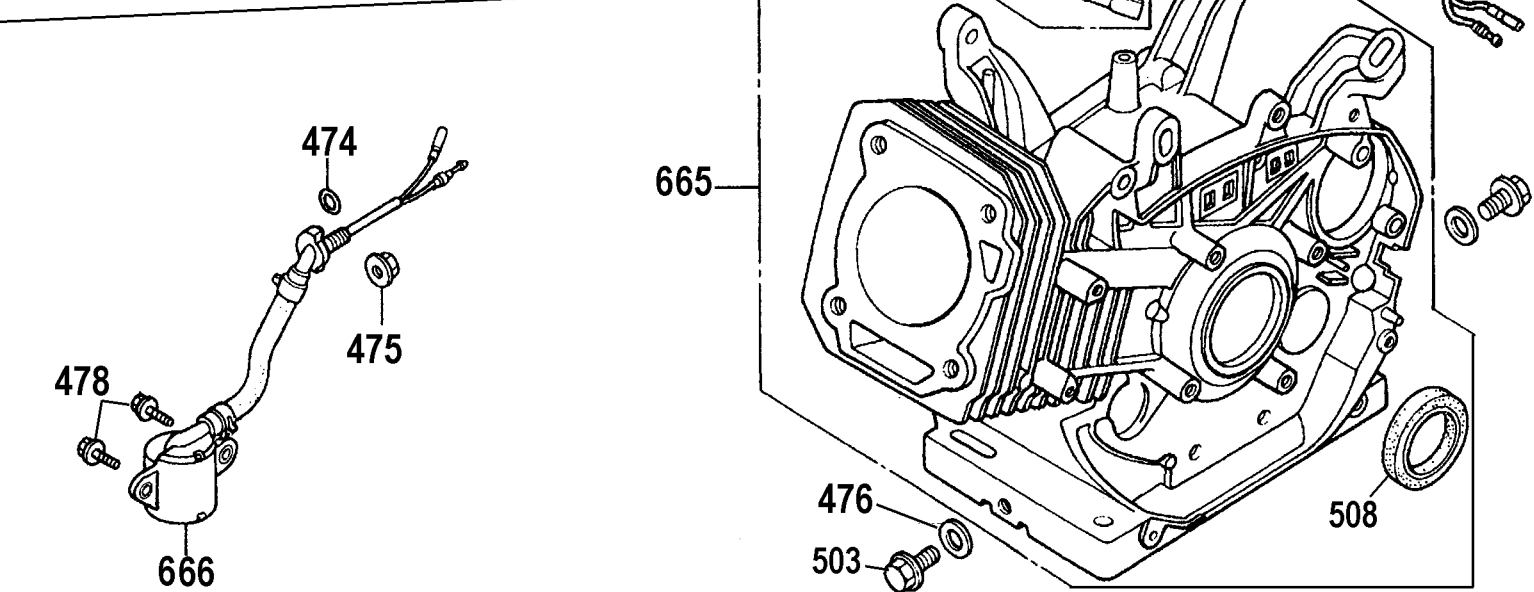

## Parts List for DP3400HR Type 1

Item Number	Part Number	Description	Qty Required
1	A16004	PUMP ASSEMBLY	1
2	A08896	SCREW	8
3	P313	WASHER LOCK GEN 9670	8
9	A08904	ORING	6
10	A08905	CAP VALVE	6
11	A08927	KIT VALVE	1
12	15713	SCREW .250-20X.50 GE	8
13	15898	COVER BEARING	1
14	A08906	INDICATOR OIL LEVEL	1
15	15727	ORING	2
17	A08928	KIT OIL SEAL	1
19	P467	DIPSTICK	1
22	A08907	GUIDE PLUNGER	3
23	A08908	ROD CONNECTING	3
24	A08909	ORING COVER	1
25	A08910	COVER REAR CRANKCASE	1
26	A08911	SCREW	1
27	A08912	ORING	1
28	A08913	PLUG	2
29	A08914	PIN CON ROD	3
30	A08915	FLINGER WASHER	3
31	A08916	RING ANTI EXTRUSION	3
32	A08917	ORING	3
33	P619	PLUNGER CERAMIC GEN	3
34	A08918	BUSHING	3
35	15838	NUT PLUNGER GEN 9222	3
40	A08930	RETAINER	3

## Parts List for DP3400HR Type 1

Item Number	Part Number	Description	Qty Required
606	285800-78	GASKET	2
607	285805-72	GOVERNOR ASSY.	1
608	285804-67	WEIGHT	2
609	285805-73	HOLDER	1
610	285802-67	PIN	1
611	285802-68	SLIDER	1
612	285801-07	CLIP	1
613	285802-73	DOWEL PIN	2
614	285804-74	SEAL	1
615	285801-12	WASHER	1
616	285804-70	BOLT	1
618	285804-71	BALL BEARING	1
620	285805-77	KEY	1
626	285805-80	CLIP	1
629	285805-64	CONTROL ASSY	1
630	285805-62	ARM	1
631	285804-60	ROD	1
632	285804-61	SPRING	1
633	285805-63	SPRING	1
634	285805-65	LEVER	1
635	285800-35	SPRING	1
636	285805-66	WASHER	1
637	285800-37	HOLDER	1
638	285805-67	SPACER	1
639	285800-39	SPRING	1
640	285805-69	SPRING	1
641	285800-41	BOLT	2