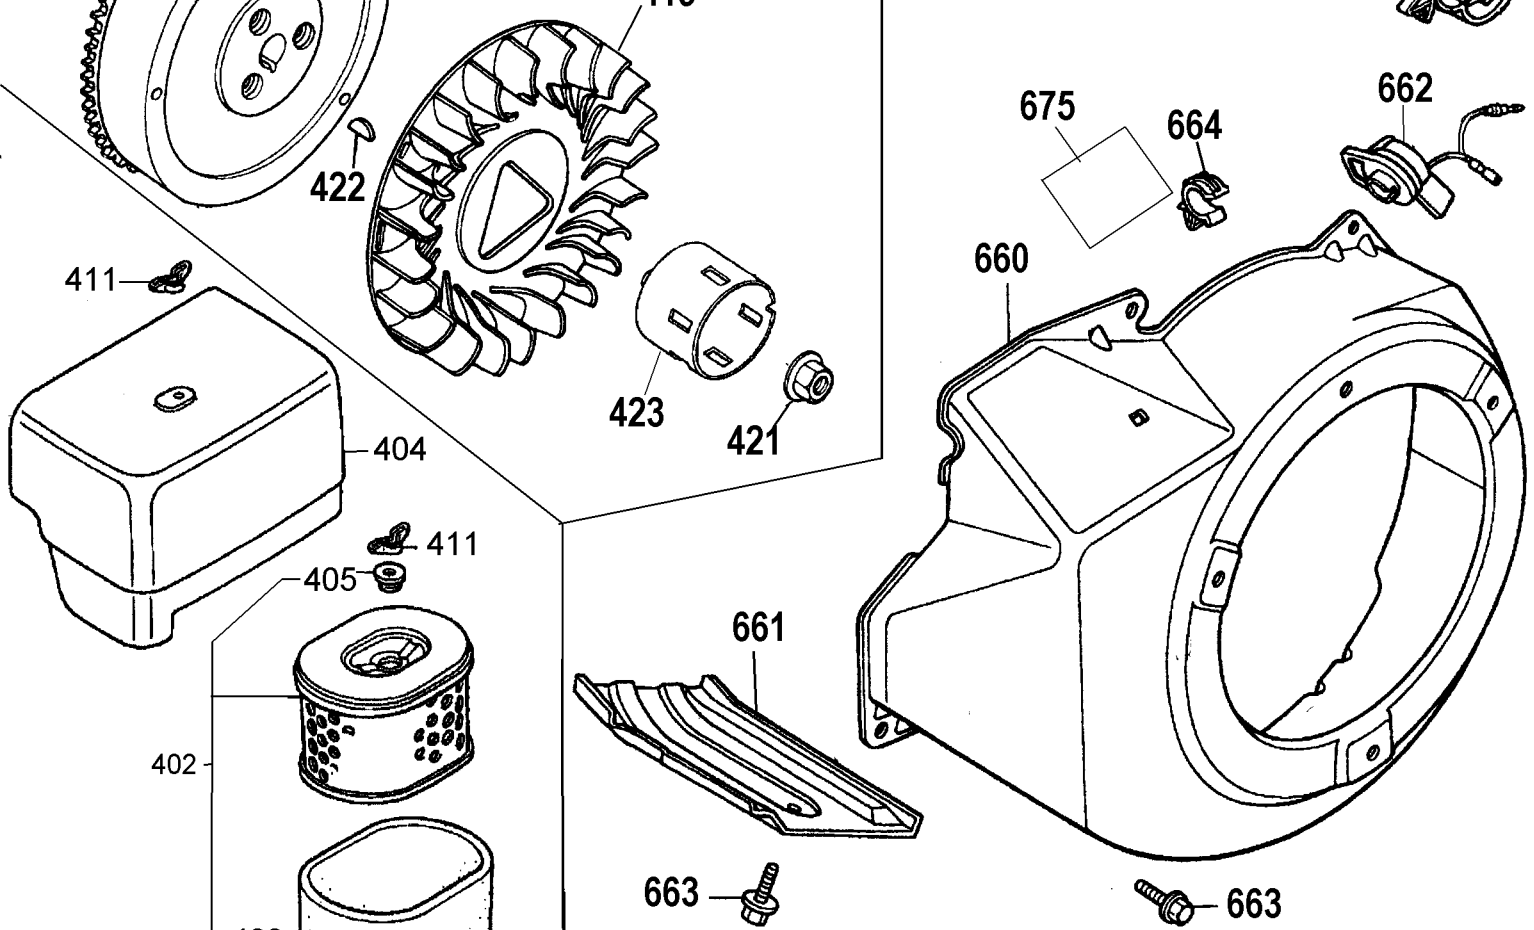

## Parts List for DP3400HR Type 1

Item Number	Part Number	Description	Qty Required
1	A16004	PUMP ASSEMBLY	1
2	A08896	SCREW	8
3	P313	WASHER LOCK GEN 9670	8
9	A08904	ORING	6
10	A08905	CAP VALVE	6
11	A08927	KIT VALVE	1
12	15713	SCREW .250-20X.50 GE	8
13	15898	COVER BEARING	1
14	A08906	INDICATOR OIL LEVEL	1
15	15727	ORING	2
17	A08928	KIT OIL SEAL	1
19	P467	DIPSTICK	1
22	A08907	GUIDE PLUNGER	3
23	A08908	ROD CONNECTING	3
24	A08909	ORING COVER	1
25	A08910	COVER REAR CRANKCASE	1
26	A08911	SCREW	1
27	A08912	ORING	1
28	A08913	PLUG	2
29	A08914	PIN CON ROD	3
30	A08915	FLINGER WASHER	3
31	A08916	RING ANTI EXTRUSION	3
32	A08917	ORING	3
33	P619	PLUNGER CERAMIC GEN	3
34	A08918	BUSHING	3
35	15838	NUT PLUNGER GEN 9222	3
40	A08930	RETAINER	3

## Parts List for DP3400HR Type 1

Item Number	Part Number	Description	Qty Required
436	285803-17	RETAINER	1
437	285803-18	RETAINER	1
438	285803-19	SEAT	1
439	285803-20	ROTATOR VALVE	1
440	285803-21	PLATE	1
441	285800-27	BOLT	2
442	285800-28	NUT	2
443	285803-22	SEAL	1
447	285805-51	GASKET SET	1
448	285803-76	VALVE SET	1
449	285803-77	FLOAT SET	1
450	285805-61	CHAMBER SET	1
451	285800-51	SET SCREW	1
452	285800-52	SET SCREW	1
453	285800-53	SET SCREW	1
454	285805-52	CHOKE SET	1
455	285807-54	CARBURETOR	1
456	285800-56	SCREW	1
457	285807-55	NOZZLE	1
458	285800-58	O-RING	1
459	285805-55	INSULATOR	1
460	285804-54	GASKET	1
461	285805-56	SPACER	1
462	285804-53	GASKET	1
463	285800-63	LEVER	1
464	285800-64	LEVER	1
465	285800-65	PLATE	1