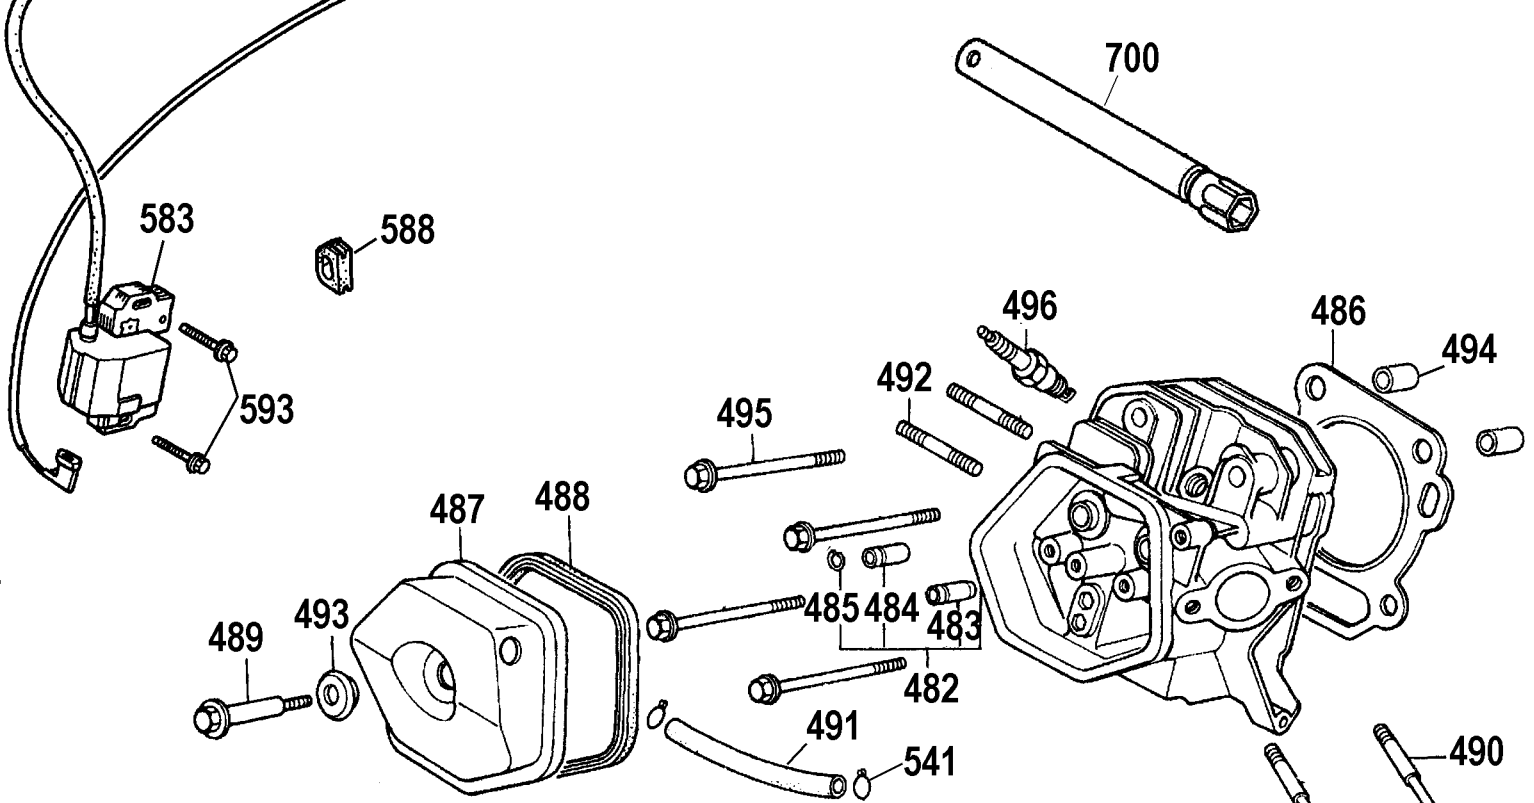

## Parts List for DP3400HR Type 1

Item Number	Part Number	Description	Qty Required
1	A16004	PUMP ASSEMBLY	1
2	A08896	SCREW	8
3	P313	WASHER LOCK GEN 9670	8
9	A08904	ORING	6
10	A08905	CAP VALVE	6
11	A08927	KIT VALVE	1
12	15713	SCREW .250-20X.50 GE	8
13	15898	COVER BEARING	1
14	A08906	INDICATOR OIL LEVEL	1
15	15727	ORING	2
17	A08928	KIT OIL SEAL	1
19	P467	DIPSTICK	1
22	A08907	GUIDE PLUNGER	3
23	A08908	ROD CONNECTING	3
24	A08909	ORING COVER	1
25	A08910	COVER REAR CRANKCASE	1
26	A08911	SCREW	1
27	A08912	ORING	1
28	A08913	PLUG	2
29	A08914	PIN CON ROD	3
30	A08915	FLINGER WASHER	3
31	A08916	RING ANTI EXTRUSION	3
32	A08917	ORING	3
33	P619	PLUNGER CERAMIC GEN	3
34	A08918	BUSHING	3
35	15838	NUT PLUNGER GEN 9222	3
40	A08930	RETAINER	3

## Parts List for DP3400HR Type 1

Item Number	Part Number	Description	Qty Required
436	285803-17	RETAINER	1
437	285803-18	RETAINER	1
438	285803-19	SEAT	1
439	285803-20	ROTATOR VALVE	1
440	285803-21	PLATE	1
441	285800-27	BOLT	2
442	285800-28	NUT	2
443	285803-22	SEAL	1
447	285805-51	GASKET SET	1
448	285803-76	VALVE SET	1
449	285803-77	FLOAT SET	1
450	285805-61	CHAMBER SET	1
451	285800-51	SET SCREW	1
452	285800-52	SET SCREW	1
453	285800-53	SET SCREW	1
454	285805-52	CHOKE SET	1
455	285807-54	CARBURETOR	1
456	285800-56	SCREW	1
457	285807-55	NOZZLE	1
458	285800-58	O-RING	1
459	285805-55	INSULATOR	1
460	285804-54	GASKET	1
461	285805-56	SPACER	1
462	285804-53	GASKET	1
463	285800-63	LEVER	1
464	285800-64	LEVER	1
465	285800-65	PLATE	1