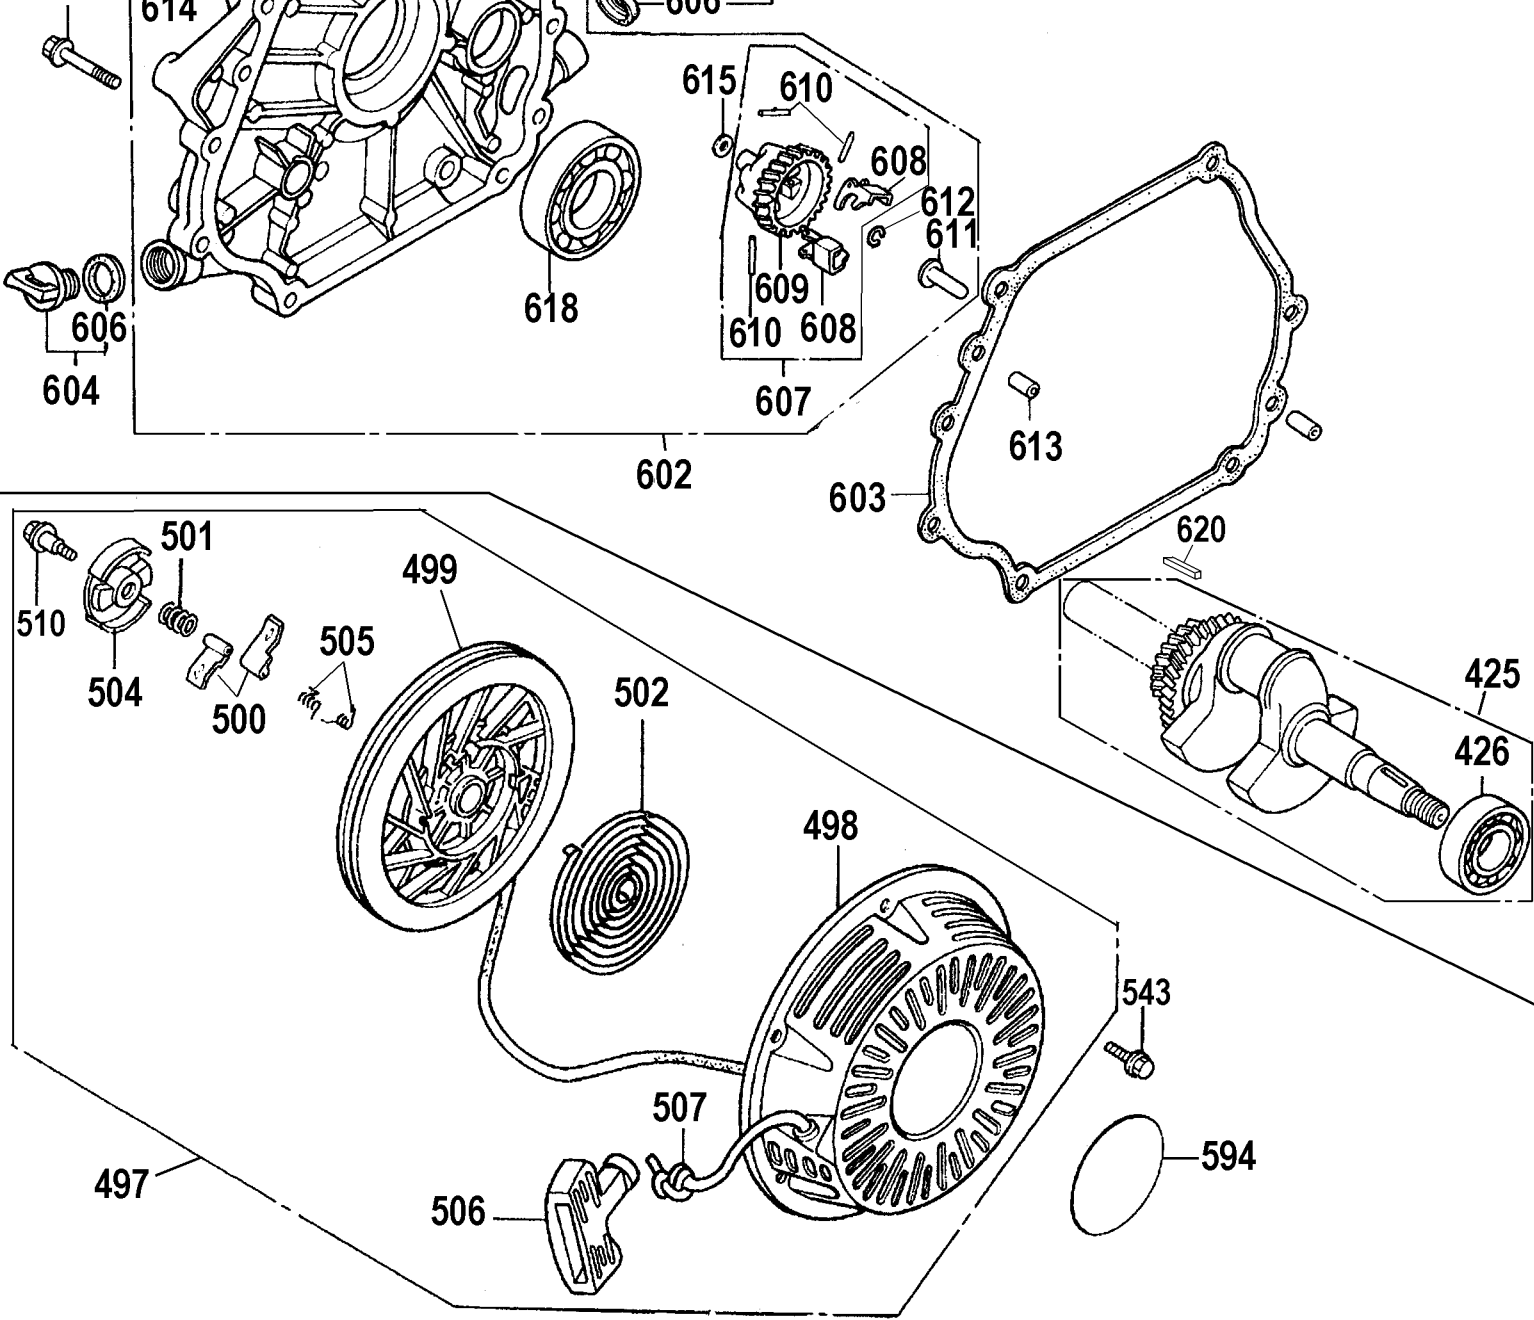

## Parts List for DP3400HR Type 1

Item Number	Part Number	Description	Qty Required
1	A16004	PUMP ASSEMBLY	1
2	A08896	SCREW	8
3	P313	WASHER LOCK GEN 9670	8
9	A08904	ORING	6
10	A08905	CAP VALVE	6
11	A08927	KIT VALVE	1
12	15713	SCREW .250-20X.50 GE	8
13	15898	COVER BEARING	1
14	A08906	INDICATOR OIL LEVEL	1
15	15727	ORING	2
17	A08928	KIT OIL SEAL	1
19	P467	DIPSTICK	1
22	A08907	GUIDE PLUNGER	3
23	A08908	ROD CONNECTING	3
24	A08909	ORING COVER	1
25	A08910	COVER REAR CRANKCASE	1
26	A08911	SCREW	1
27	A08912	ORING	1
28	A08913	PLUG	2
29	A08914	PIN CON ROD	3
30	A08915	FLINGER WASHER	3
31	A08916	RING ANTI EXTRUSION	3
32	A08917	ORING	3
33	P619	PLUNGER CERAMIC GEN	3
34	A08918	BUSHING	3
35	15838	NUT PLUNGER GEN 9222	3
40	A08930	RETAINER	3

## Parts List for DP3400HR Type 1

Item Number	Part Number	Description	Qty Required
41	A08929	KIT WATER PACK	1
42	5140058-69	O-RING	3
43	A08931	RETAINER	1
49	A08919	INDICATOR OIL LEVEL	1
50	A08920	ORING	1
61	A08921	FLANGE ENGINE	1
62	5140046-41	OIL SEAL	1
63	A08922	WASHER	4
64	A08922	WASHER	4
91	A08934	KIT UNLOADER	1
120	P064	ORING GEN 90383200	1
121	A08924	NIPPLE	1
130	A08925	ORING	1
131	A08926	NOZZLE	1
132	A08935	INJECTOR CHEMICAL	1
201	A15668	ENGINE	1
202	D23124	LABEL,WARNING	1
203	A14552	LABEL HOT SURFACE	1
205	A16004	PUMP ASSEMBLY	1
206	A16412	LABEL WARNING	1
208	A11349	BOLT .375-16X1.25 FL	4
209	A13853	FRAME	1
210	000000-00	No Longer Available	1
211	000000-00	No Longer Available	1
212	18300	BOLT .375-16X1.75 FL	4
213	A00253	TIRE PNEU 12 X 4 STU	2
214	D30249	COLLER AXLE SET SCRE	2