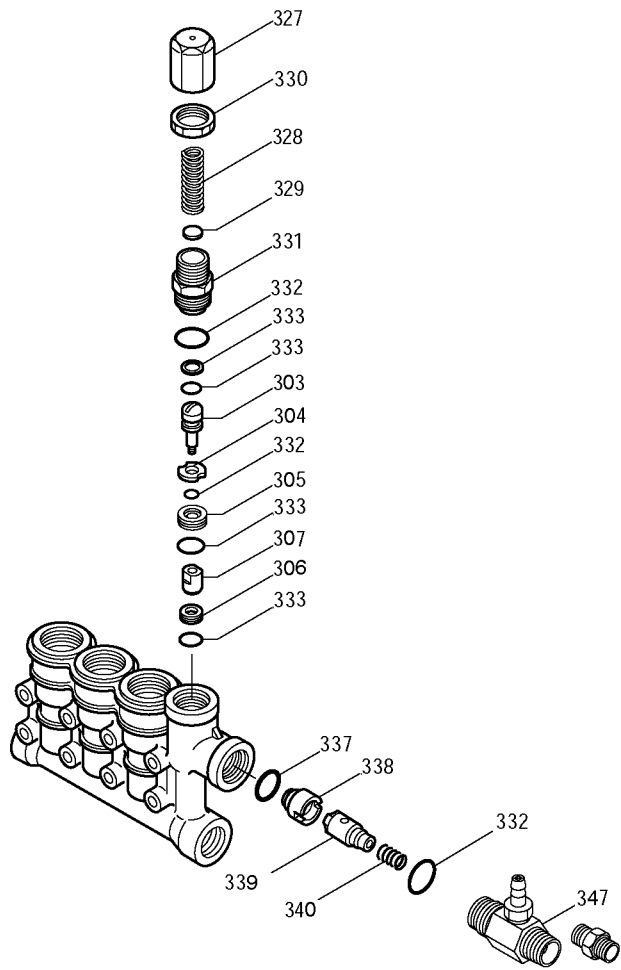

PLUNGER PUMP MODELS 4DNX25GSI, 4DNX27GSI

Parts List for DPD3100IC Type 1

Item Number	Part Number	Description	Qty Required
1	5140043-71	SEAL KIT	1
2	5140043-73	VALVE KIT	1
4	A11349	BOLT .375-16X1.25 FL	4
5	5140043-69	SCREW	3
8	5140141-97	PUMP	1
10	15789	ORING CAT	1
11	15496	SEAL OIL CAT 55337	1
20	A03523	ROD CONNECTING CAT 5	3
32	A03525	CAP OIL FILLER CAT 5	1
33	P186	ORING CAT 14179	2
37	92241	GAUGE	1
38	P262	SEAL SIGHTGLASS OIL	1
48	A03527	PLUG DRAIN CAT 44842	1
64	V178	PIN CONNECTING ROD C	3
65	5140029-47	ROD	3
70	V155	SEAL OIL CAT 47215	3
90	5140043-70	PLUNGER	3
99	A03530	RETAINER PLUNGER M6X	3
100	A03532	RETAINER SEAL CAT 46	3
120	5140043-72	CASE SEAL	3
174	5140043-84	VALVE PLUG	3
193	A03537	SCREW HSH M6X60 CAT	8
201	1000003649	ENGINE	1
203	A14552	LABEL HOT SURFACE	1
205	D30492	BUTTON SNAP .302 DIA	2
206	N003438	WARNING LABEL	1
207	A06118	LANCE EXT	1

Parts List for DPD3100IC Type 1

Item Number	Part Number	Description	Qty Required
404	285814-06	BOLT	2
406	285814-07	WASHER	8
407	285814-09	WASHER	2
408	285814-11	SPECIAL NUT	1
409	285814-15	OIL SEAL	2
410	285814-17	DOWEL PIN	2
411	285814-19	DOWEL PIN	2
412	285814-21	BALL BEARING	1
413	285800-98	SPARK PLUG	1
414	285814-24	GASKET	1
415	285814-27	GASKET	1
416	285814-29	CYLINDER HEAD	1
417	000000-00	No Longer Available	1
419	285814-35	CRANK CASE	1
420	285820-65	SWITCH ASSEMBLY	1
421	285814-40	OIL ALERT UNIT	1
422	285814-41	CASE COVER	1
423	285814-44	GASKET	1
424	285814-47	CAP ASSY.	1
427	285817-79	CRANKSHAFT	1
428	285817-20	WOODRUFF KEY	1
429	285814-57	PIN	1
430	285814-60	CLIP	2
431	285814-62	RING SET	1
432	285814-65	CONNECTING ROD	1
433	285814-68	LIFTER	2
434	285814-70	PUSH ROD	2