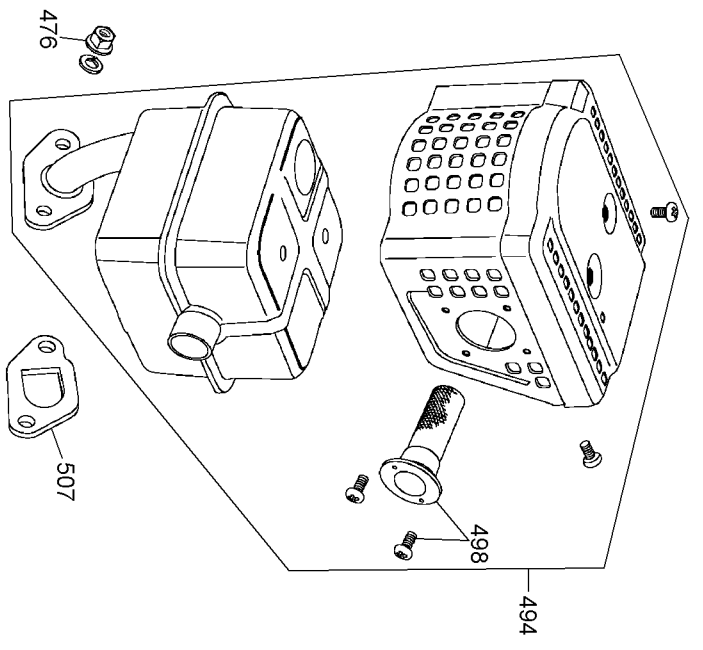

PLUNGER PUMP MODELS 4DNX25GSI, 4DNX27GSI

Parts List for DPD3100IC Type 1

Item Number	Part Number	Description	Qty Required
1	5140043-71	SEAL KIT	1
2	5140043-73	VALVE KIT	1
4	A11349	BOLT .375-16X1.25 FL	4
5	5140043-69	SCREW	3
8	5140141-97	PUMP	1
10	15789	ORING CAT	1
11	15496	SEAL OIL CAT 55337	1
20	A03523	ROD CONNECTING CAT 5	3
32	A03525	CAP OIL FILLER CAT 5	1
33	P186	ORING CAT 14179	2
37	92241	GAUGE	1
38	P262	SEAL SIGHTGLASS OIL	1
48	A03527	PLUG DRAIN CAT 44842	1
64	V178	PIN CONNECTING ROD C	3
65	5140029-47	ROD	3
70	V155	SEAL OIL CAT 47215	3
90	5140043-70	PLUNGER	3
99	A03530	RETAINER PLUNGER M6X	3
100	A03532	RETAINER SEAL CAT 46	3
120	5140043-72	CASE SEAL	3
174	5140043-84	VALVE PLUG	3
193	A03537	SCREW HSH M6X60 CAT	8
201	1000003649	ENGINE	1
203	A14552	LABEL HOT SURFACE	1
205	D30492	BUTTON SNAP .302 DIA	2
206	N003438	WARNING LABEL	1
207	A06118	LANCE EXT	1

Parts List for DPD3100IC Type 1

Item Number	Part Number	Description	Qty Required
404	285814-06	BOLT	2
406	285814-07	WASHER	8
407	285814-09	WASHER	2
408	285814-11	SPECIAL NUT	1
409	285814-15	OIL SEAL	2
410	285814-17	DOWEL PIN	2
411	285814-19	DOWEL PIN	2
412	285814-21	BALL BEARING	1
413	285800-98	SPARK PLUG	1
414	285814-24	GASKET	1
415	285814-27	GASKET	1
416	285814-29	CYLINDER HEAD	1
417	000000-00	No Longer Available	1
419	285814-35	CRANK CASE	1
420	285820-65	SWITCH ASSEMBLY	1
421	285814-40	OIL ALERT UNIT	1
422	285814-41	CASE COVER	1
423	285814-44	GASKET	1
424	285814-47	CAP ASSY.	1
427	285817-79	CRANKSHAFT	1
428	285817-20	WOODRUFF KEY	1
429	285814-57	PIN	1
430	285814-60	CLIP	2
431	285814-62	RING SET	1
432	285814-65	CONNECTING ROD	1
433	285814-68	LIFTER	2
434	285814-70	PUSH ROD	2