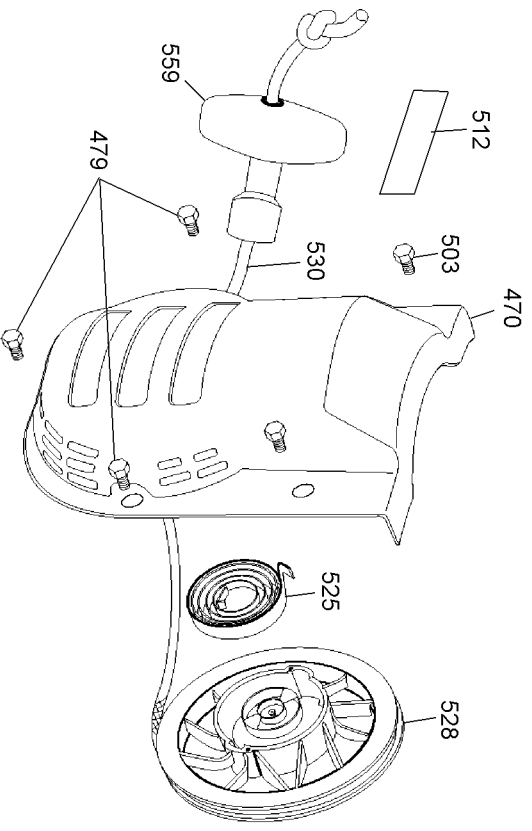

PLUNGER PUMP MODELS 4DNX25GSI, 4DNX27GSI

Parts List for DPD3100IC Type 1

Item Number	Part Number	Description	Qty Required
1	5140043-71	SEAL KIT	1
2	5140043-73	VALVE KIT	1
4	A11349	BOLT .375-16X1.25 FL	4
5	5140043-69	SCREW	3
8	5140141-97	PUMP	1
10	15789	ORING CAT	1
11	15496	SEAL OIL CAT 55337	1
20	A03523	ROD CONNECTING CAT 5	3
32	A03525	CAP OIL FILLER CAT 5	1
33	P186	ORING CAT 14179	2
37	92241	GAUGE	1
38	P262	SEAL SIGHTGLASS OIL	1
48	A03527	PLUG DRAIN CAT 44842	1
64	V178	PIN CONNECTING ROD C	3
65	5140029-47	ROD	3
70	V155	SEAL OIL CAT 47215	3
90	5140043-70	PLUNGER	3
99	A03530	RETAINER PLUNGER M6X	3
100	A03532	RETAINER SEAL CAT 46	3
120	5140043-72	CASE SEAL	3
174	5140043-84	VALVE PLUG	3
193	A03537	SCREW HSH M6X60 CAT	8
201	1000003649	ENGINE	1
203	A14552	LABEL HOT SURFACE	1
205	D30492	BUTTON SNAP .302 DIA	2
206	N003438	WARNING LABEL	1
207	A06118	LANCE EXT	1

Parts List for DPD3100IC Type 1

Item Number	Part Number	Description	Qty Required
404	285814-06	BOLT	2
406	285814-07	WASHER	8
407	285814-09	WASHER	2
408	285814-11	SPECIAL NUT	1
409	285814-15	OIL SEAL	2
410	285814-17	DOWEL PIN	2
411	285814-19	DOWEL PIN	2
412	285814-21	BALL BEARING	1
413	285800-98	SPARK PLUG	1
414	285814-24	GASKET	1
415	285814-27	GASKET	1
416	285814-29	CYLINDER HEAD	1
417	000000-00	No Longer Available	1
419	285814-35	CRANK CASE	1
420	285820-65	SWITCH ASSEMBLY	1
421	285814-40	OIL ALERT UNIT	1
422	285814-41	CASE COVER	1
423	285814-44	GASKET	1
424	285814-47	CAP ASSY.	1
427	285817-79	CRANKSHAFT	1
428	285817-20	WOODRUFF KEY	1
429	285814-57	PIN	1
430	285814-60	CLIP	2
431	285814-62	RING SET	1
432	285814-65	CONNECTING ROD	1
433	285814-68	LIFTER	2
434	285814-70	PUSH ROD	2