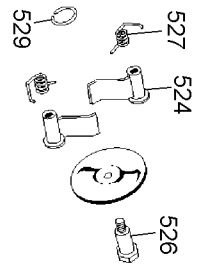

PLUNGER PUMP MODELS 4DNX25GSI, 4DNX27GSI

Parts List for DPD3100IC Type 1

Item Number	Part Number	Description	Qty Required
1	5140043-71	SEAL KIT	1
2	5140043-73	VALVE KIT	1
4	A11349	BOLT .375-16X1.25 FL	4
5	5140043-69	SCREW	3
8	5140141-97	PUMP	1
10	15789	ORING CAT	1
11	15496	SEAL OIL CAT 55337	1
20	A03523	ROD CONNECTING CAT 5	3
32	A03525	CAP OIL FILLER CAT 5	1
33	P186	ORING CAT 14179	2
37	92241	GAUGE	1
38	P262	SEAL SIGHTGLASS OIL	1
48	A03527	PLUG DRAIN CAT 44842	1
64	V178	PIN CONNECTING ROD C	3
65	5140029-47	ROD	3
70	V155	SEAL OIL CAT 47215	3
90	5140043-70	PLUNGER	3
99	A03530	RETAINER PLUNGER M6X	3
100	A03532	RETAINER SEAL CAT 46	3
120	5140043-72	CASE SEAL	3
174	5140043-84	VALVE PLUG	3
193	A03537	SCREW HSH M6X60 CAT	8
201	1000003649	ENGINE	1
203	A14552	LABEL HOT SURFACE	1
205	D30492	BUTTON SNAP .302 DIA	2
206	N003438	WARNING LABEL	1
207	A06118	LANCE EXT	1

Parts List for DPD3100IC Type 1

Item Number	Part Number	Description	Qty Required
208	5140139-91	GUN	1
209	N000530	HANDLE	1
210	000000-00	No Longer Available	1
211	16087	NUT .313-18 UNC FLAN	4
212	18297	BOLT .313-18X1.75 FL	4
213	D30249	COLLER AXLE SET SCRE	2
214	A16267	LABEL WARNING	1
215	A16269	LABEL WARNING	1
216	91895680	SCREW .250-20X.750 H	2
218	D22268	ISOLATOR RECESSED RU	2
220	N003522	WHEEL	2
221	D25573	KIT NOZZLE 3.25 QC 0	1
222	N000579	HOSE ASSEMBLY	1
224	000000-00	No Longer Available	1
226	H061	NUT SWIVEL GARDENHOS	1
227	H068	SWIVEL 3/8 MALE	1
228	A19985	SOCKET QUIK CONNECT	2
229	F187	SCREEN GARDEN HOSE 3	1
230	17658	VALVE THERMAL RELIEF	1
232	A06113	SCREW	4
233	15294	KEY	1
234	5140126-36	HOSE ASSY CHEMICAL	1
235	NCT001	TOOL NOZZLE CLEANING	1
236	D30374	NOZZLE HOLDER RUBBER	1
238	F039	PLUG QUICK CONNECT F	1
240	A15412	SCREW	4
241	N000536	PANEL	1