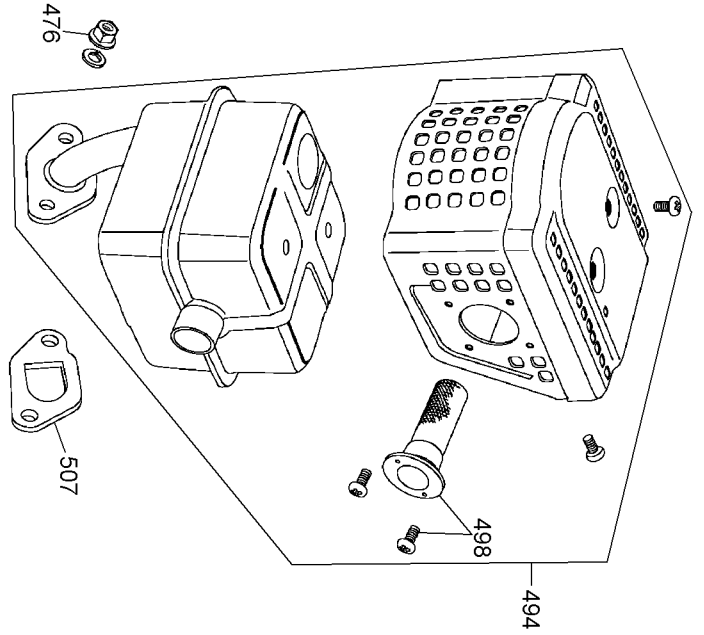

PLUNGER PUMP MODELS 4DNX25GSI, 4DNX27GSI

Parts List for DPD3100IC Type 1

Item Number	Part Number	Description	Qty Required
1	5140043-71	SEAL KIT	1
2	5140043-73	VALVE KIT	1
4	A11349	BOLT .375-16X1.25 FL	4
5	5140043-69	SCREW	3
8	5140141-97	PUMP	1
10	15789	ORING CAT	1
11	15496	SEAL OIL CAT 55337	1
20	A03523	ROD CONNECTING CAT 5	3
32	A03525	CAP OIL FILLER CAT 5	1
33	P186	ORING CAT 14179	2
37	92241	GAUGE	1
38	P262	SEAL SIGHTGLASS OIL	1
48	A03527	PLUG DRAIN CAT 44842	1
64	V178	PIN CONNECTING ROD C	3
65	5140029-47	ROD	3
70	V155	SEAL OIL CAT 47215	3
90	5140043-70	PLUNGER	3
99	A03530	RETAINER PLUNGER M6X	3
100	A03532	RETAINER SEAL CAT 46	3
120	5140043-72	CASE SEAL	3
174	5140043-84	VALVE PLUG	3
193	A03537	SCREW HSH M6X60 CAT	8
201	1000003649	ENGINE	1
203	A14552	LABEL HOT SURFACE	1
205	D30492	BUTTON SNAP .302 DIA	2
206	N003438	WARNING LABEL	1
207	A06118	LANCE EXT	1

Parts List for DPD3100IC Type 1

Item Number	Part Number	Description	Qty Required
404	285814-06	BOLT	2
406	285814-07	WASHER	8
407	285814-09	WASHER	2
408	285814-11	SPECIAL NUT	1
409	285814-15	OIL SEAL	2
410	285814-17	DOWEL PIN	2
411	285814-19	DOWEL PIN	2
412	285814-21	BALL BEARING	1
413	285800-98	SPARK PLUG	1
414	285814-24	GASKET	1
415	285814-27	GASKET	1
416	285814-29	CYLINDER HEAD	1
417	000000-00	No Longer Available	1
419	285814-35	CRANK CASE	1
420	285820-65	SWITCH ASSEMBLY	1
421	285814-40	OIL ALERT UNIT	1
422	285814-41	CASE COVER	1
423	285814-44	GASKET	1
424	285814-47	CAP ASSY.	1
427	285817-79	CRANKSHAFT	1
428	285817-20	WOODRUFF KEY	1
429	285814-57	PIN	1
430	285814-60	CLIP	2
431	285814-62	RING SET	1
432	285814-65	CONNECTING ROD	1
433	285814-68	LIFTER	2
434	285814-70	PUSH ROD	2