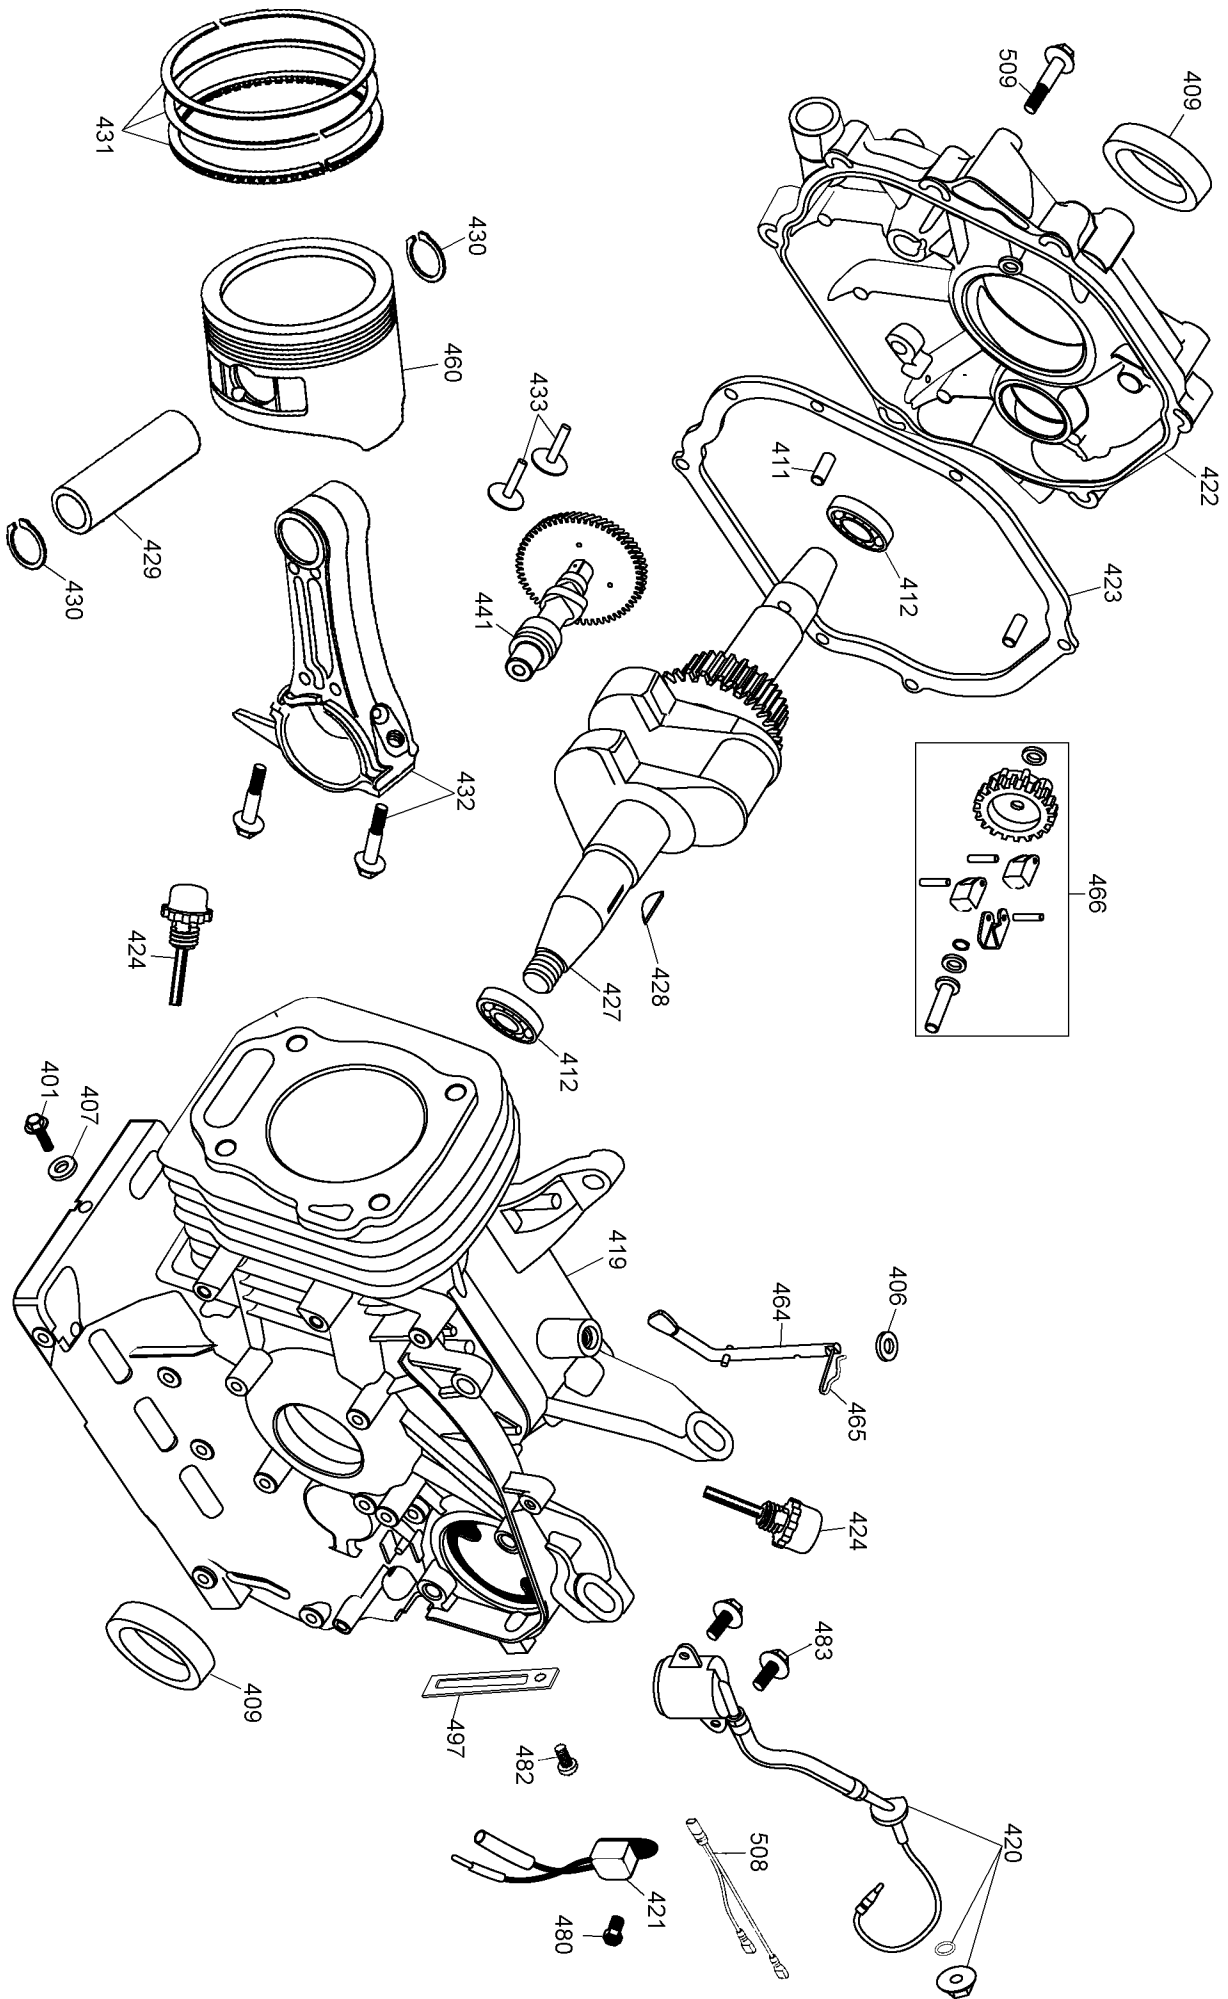

PLUNGER PUMP MODELS 4DNX25GSI, 4DNX27GSI

Parts List for DPD3100IC Type 1

Item Number	Part Number	Description	Qty Required
1	5140043-71	SEAL KIT	1
2	5140043-73	VALVE KIT	1
4	A11349	BOLT .375-16X1.25 FL	4
5	5140043-69	SCREW	3
8	5140141-97	PUMP	1
10	15789	ORING CAT	1
11	15496	SEAL OIL CAT 55337	1
20	A03523	ROD CONNECTING CAT 5	3
32	A03525	CAP OIL FILLER CAT 5	1
33	P186	ORING CAT 14179	2
37	92241	GAUGE	1
38	P262	SEAL SIGHTGLASS OIL	1
48	A03527	PLUG DRAIN CAT 44842	1
64	V178	PIN CONNECTING ROD C	3
65	5140029-47	ROD	3
70	V155	SEAL OIL CAT 47215	3
90	5140043-70	PLUNGER	3
99	A03530	RETAINER PLUNGER M6X	3
100	A03532	RETAINER SEAL CAT 46	3
120	5140043-72	CASE SEAL	3
174	5140043-84	VALVE PLUG	3
193	A03537	SCREW HSH M6X60 CAT	8
201	1000003649	ENGINE	1
203	A14552	LABEL HOT SURFACE	1
205	D30492	BUTTON SNAP .302 DIA	2
206	N003438	WARNING LABEL	1
207	A06118	LANCE EXT	1

Parts List for DPD3100IC Type 1

Item Number	Part Number	Description	Qty Required
404	285814-06	BOLT	2
406	285814-07	WASHER	8
407	285814-09	WASHER	2
408	285814-11	SPECIAL NUT	1
409	285814-15	OIL SEAL	2
410	285814-17	DOWEL PIN	2
411	285814-19	DOWEL PIN	2
412	285814-21	BALL BEARING	1
413	285800-98	SPARK PLUG	1
414	285814-24	GASKET	1
415	285814-27	GASKET	1
416	285814-29	CYLINDER HEAD	1
417	000000-00	No Longer Available	1
419	285814-35	CRANK CASE	1
420	285820-65	SWITCH ASSEMBLY	1
421	285814-40	OIL ALERT UNIT	1
422	285814-41	CASE COVER	1
423	285814-44	GASKET	1
424	285814-47	CAP ASSY.	1
427	285817-79	CRANKSHAFT	1
428	285817-20	WOODRUFF KEY	1
429	285814-57	PIN	1
430	285814-60	CLIP	2
431	285814-62	RING SET	1
432	285814-65	CONNECTING ROD	1
433	285814-68	LIFTER	2
434	285814-70	PUSH ROD	2