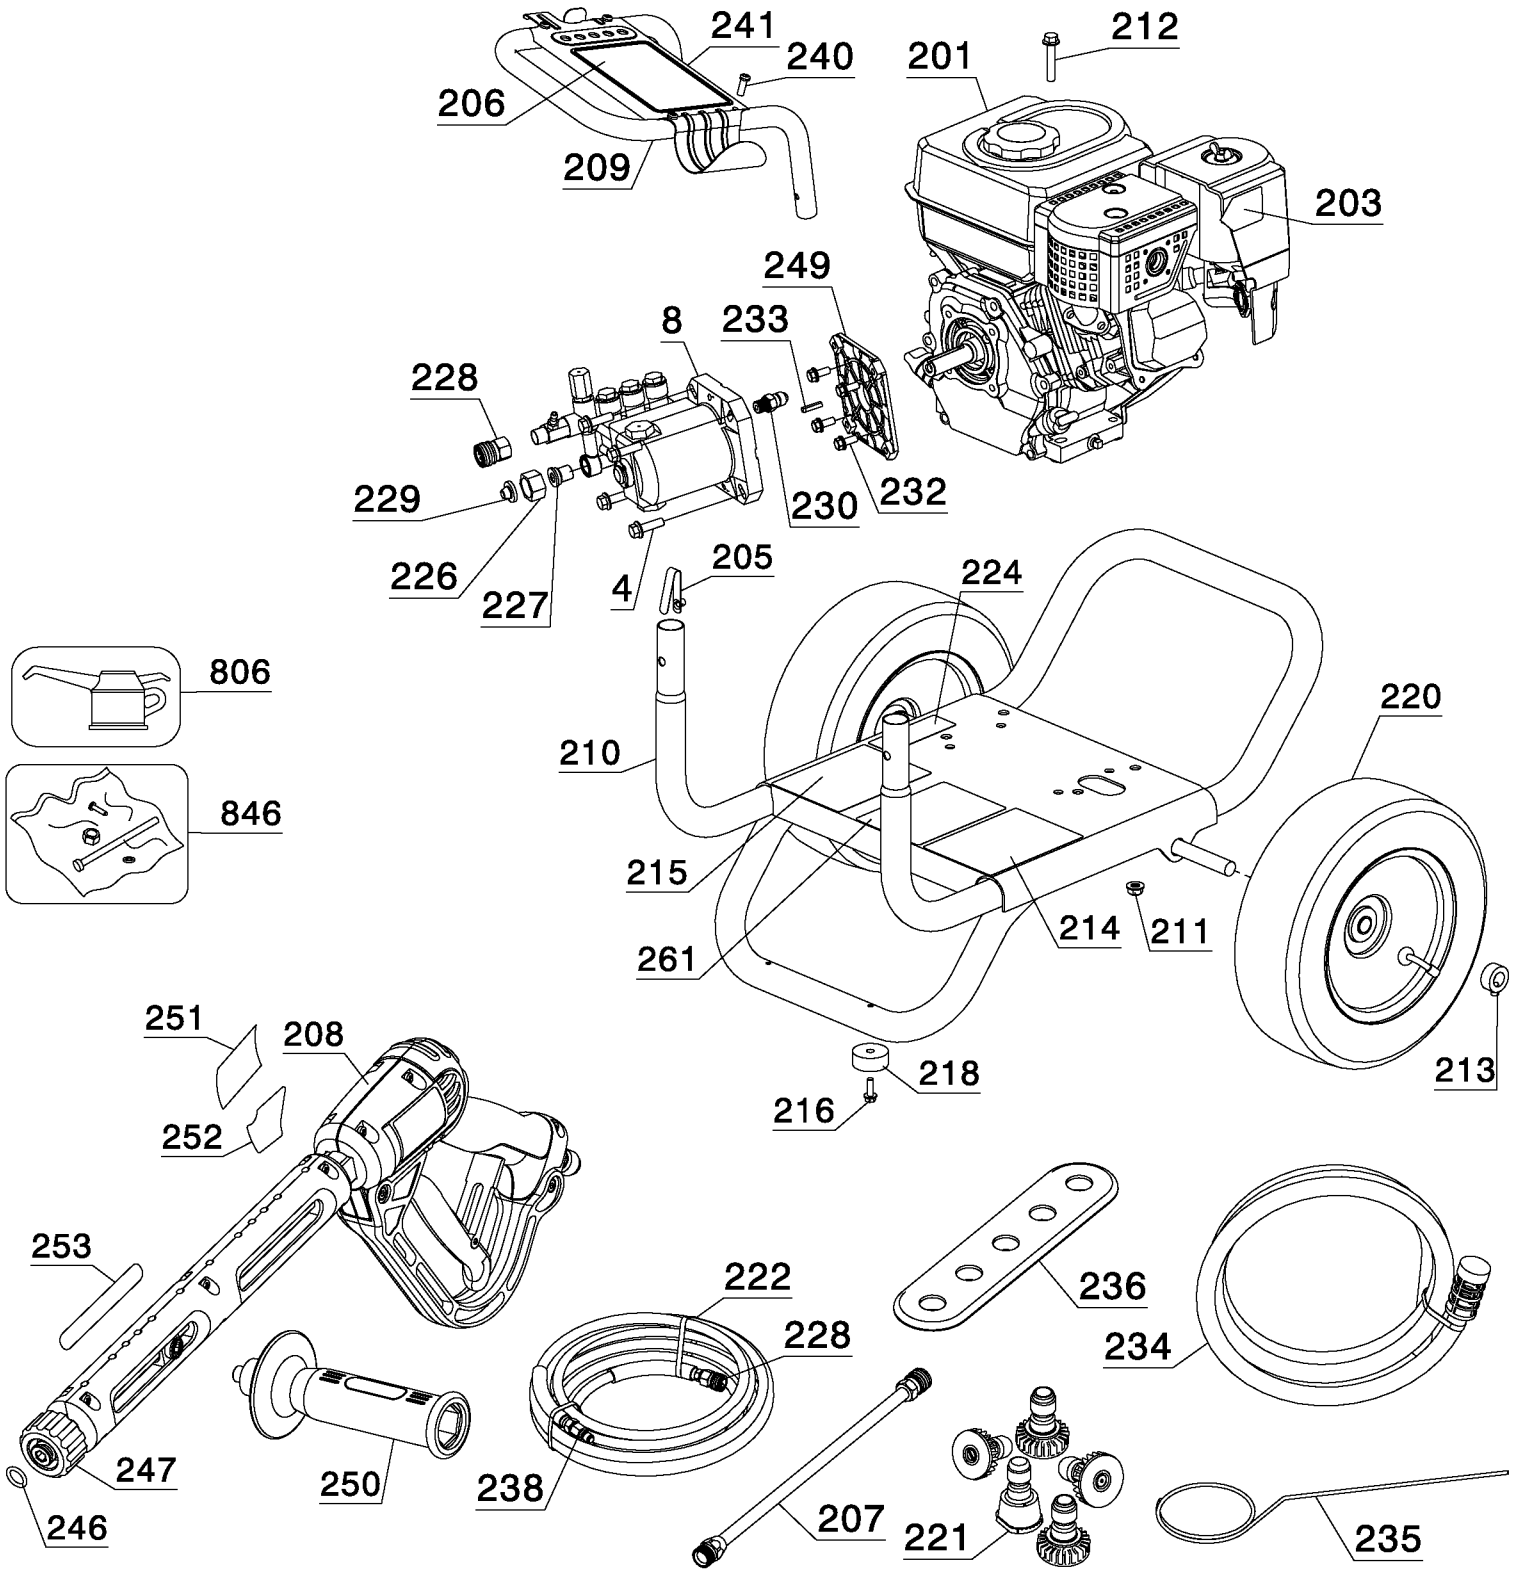

PLUNGER PUMP MODELS 4DNX25GSI, 4DNX27GSI

Parts List for DPD3100IC Type 1

Item Number	Part Number	Description	Qty Required
1	5140043-71	SEAL KIT	1
2	5140043-73	VALVE KIT	1
4	A11349	BOLT .375-16X1.25 FL	4
5	5140043-69	SCREW	3
8	5140141-97	PUMP	1
10	15789	ORING CAT	1
11	15496	SEAL OIL CAT 55337	1
20	A03523	ROD CONNECTING CAT 5	3
32	A03525	CAP OIL FILLER CAT 5	1
33	P186	ORING CAT 14179	2
37	92241	GAUGE	1
38	P262	SEAL SIGHTGLASS OIL	1
48	A03527	PLUG DRAIN CAT 44842	1
64	V178	PIN CONNECTING ROD C	3
65	5140029-47	ROD	3
70	V155	SEAL OIL CAT 47215	3
90	5140043-70	PLUNGER	3
99	A03530	RETAINER PLUNGER M6X	3
100	A03532	RETAINER SEAL CAT 46	3
120	5140043-72	CASE SEAL	3
174	5140043-84	VALVE PLUG	3
193	A03537	SCREW HSH M6X60 CAT	8
201	1000003649	ENGINE	1
203	A14552	LABEL HOT SURFACE	1
205	D30492	BUTTON SNAP .302 DIA	2
206	N003438	WARNING LABEL	1
207	A06118	LANCE EXT	1

Parts List for DPD3100IC Type 1

Item Number	Part Number	Description	Qty Required
404	285814-06	BOLT	2
406	285814-07	WASHER	8
407	285814-09	WASHER	2
408	285814-11	SPECIAL NUT	1
409	285814-15	OIL SEAL	2
410	285814-17	DOWEL PIN	2
411	285814-19	DOWEL PIN	2
412	285814-21	BALL BEARING	1
413	285800-98	SPARK PLUG	1
414	285814-24	GASKET	1
415	285814-27	GASKET	1
416	285814-29	CYLINDER HEAD	1
417	000000-00	No Longer Available	1
419	285814-35	CRANK CASE	1
420	285820-65	SWITCH ASSEMBLY	1
421	285814-40	OIL ALERT UNIT	1
422	285814-41	CASE COVER	1
423	285814-44	GASKET	1
424	285814-47	CAP ASSY.	1
427	285817-79	CRANKSHAFT	1
428	285817-20	WOODRUFF KEY	1
429	285814-57	PIN	1
430	285814-60	CLIP	2
431	285814-62	RING SET	1
432	285814-65	CONNECTING ROD	1
433	285814-68	LIFTER	2
434	285814-70	PUSH ROD	2