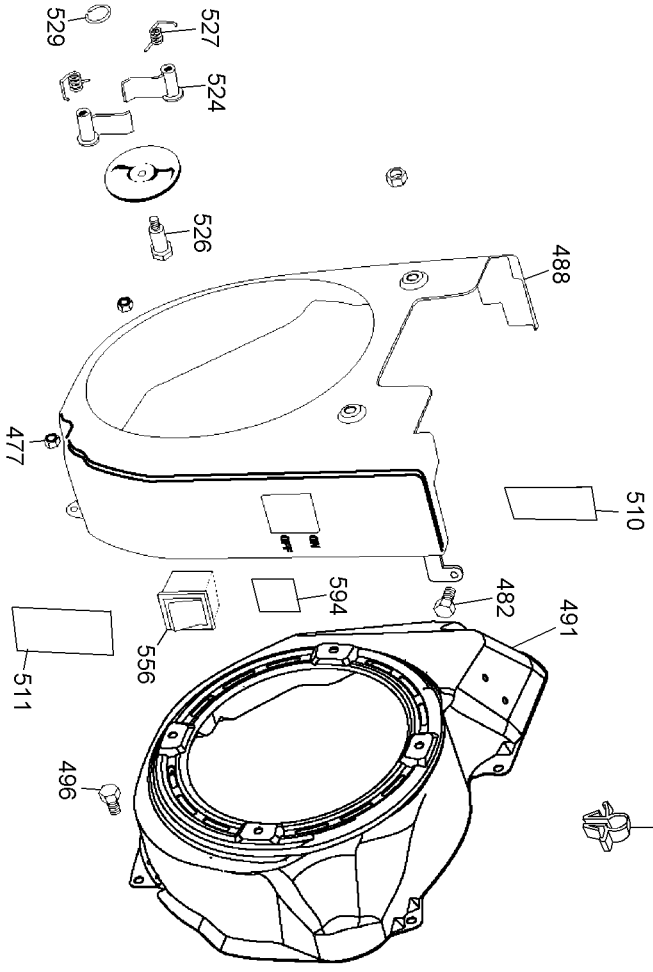

PLUNGER PUMP MODELS 4DNX25GSI, 4DNX27GSI

Parts List for DPD3100IC Type 1

Item Number	Part Number	Description	Qty Required
1	5140043-71	SEAL KIT	1
2	5140043-73	VALVE KIT	1
4	A11349	BOLT .375-16X1.25 FL	4
5	5140043-69	SCREW	3
8	5140141-97	PUMP	1
10	15789	ORING CAT	1
11	15496	SEAL OIL CAT 55337	1
20	A03523	ROD CONNECTING CAT 5	3
32	A03525	CAP OIL FILLER CAT 5	1
33	P186	ORING CAT 14179	2
37	92241	GAUGE	1
38	P262	SEAL SIGHTGLASS OIL	1
48	A03527	PLUG DRAIN CAT 44842	1
64	V178	PIN CONNECTING ROD C	3
65	5140029-47	ROD	3
70	V155	SEAL OIL CAT 47215	3
90	5140043-70	PLUNGER	3
99	A03530	RETAINER PLUNGER M6X	3
100	A03532	RETAINER SEAL CAT 46	3
120	5140043-72	CASE SEAL	3
174	5140043-84	VALVE PLUG	3
193	A03537	SCREW HSH M6X60 CAT	8
201	1000003649	ENGINE	1
203	A14552	LABEL HOT SURFACE	1
205	D30492	BUTTON SNAP .302 DIA	2
206	N003438	WARNING LABEL	1
207	A06118	LANCE EXT	1

Parts List for DPD3100IC Type 1

Item Number	Part Number	Description	Qty Required
404	285814-06	BOLT	2
406	285814-07	WASHER	8
407	285814-09	WASHER	2
408	285814-11	SPECIAL NUT	1
409	285814-15	OIL SEAL	2
410	285814-17	DOWEL PIN	2
411	285814-19	DOWEL PIN	2
412	285814-21	BALL BEARING	1
413	285800-98	SPARK PLUG	1
414	285814-24	GASKET	1
415	285814-27	GASKET	1
416	285814-29	CYLINDER HEAD	1
417	000000-00	No Longer Available	1
419	285814-35	CRANK CASE	1
420	285820-65	SWITCH ASSEMBLY	1
421	285814-40	OIL ALERT UNIT	1
422	285814-41	CASE COVER	1
423	285814-44	GASKET	1
424	285814-47	CAP ASSY.	1
427	285817-79	CRANKSHAFT	1
428	285817-20	WOODRUFF KEY	1
429	285814-57	PIN	1
430	285814-60	CLIP	2
431	285814-62	RING SET	1
432	285814-65	CONNECTING ROD	1
433	285814-68	LIFTER	2
434	285814-70	PUSH ROD	2