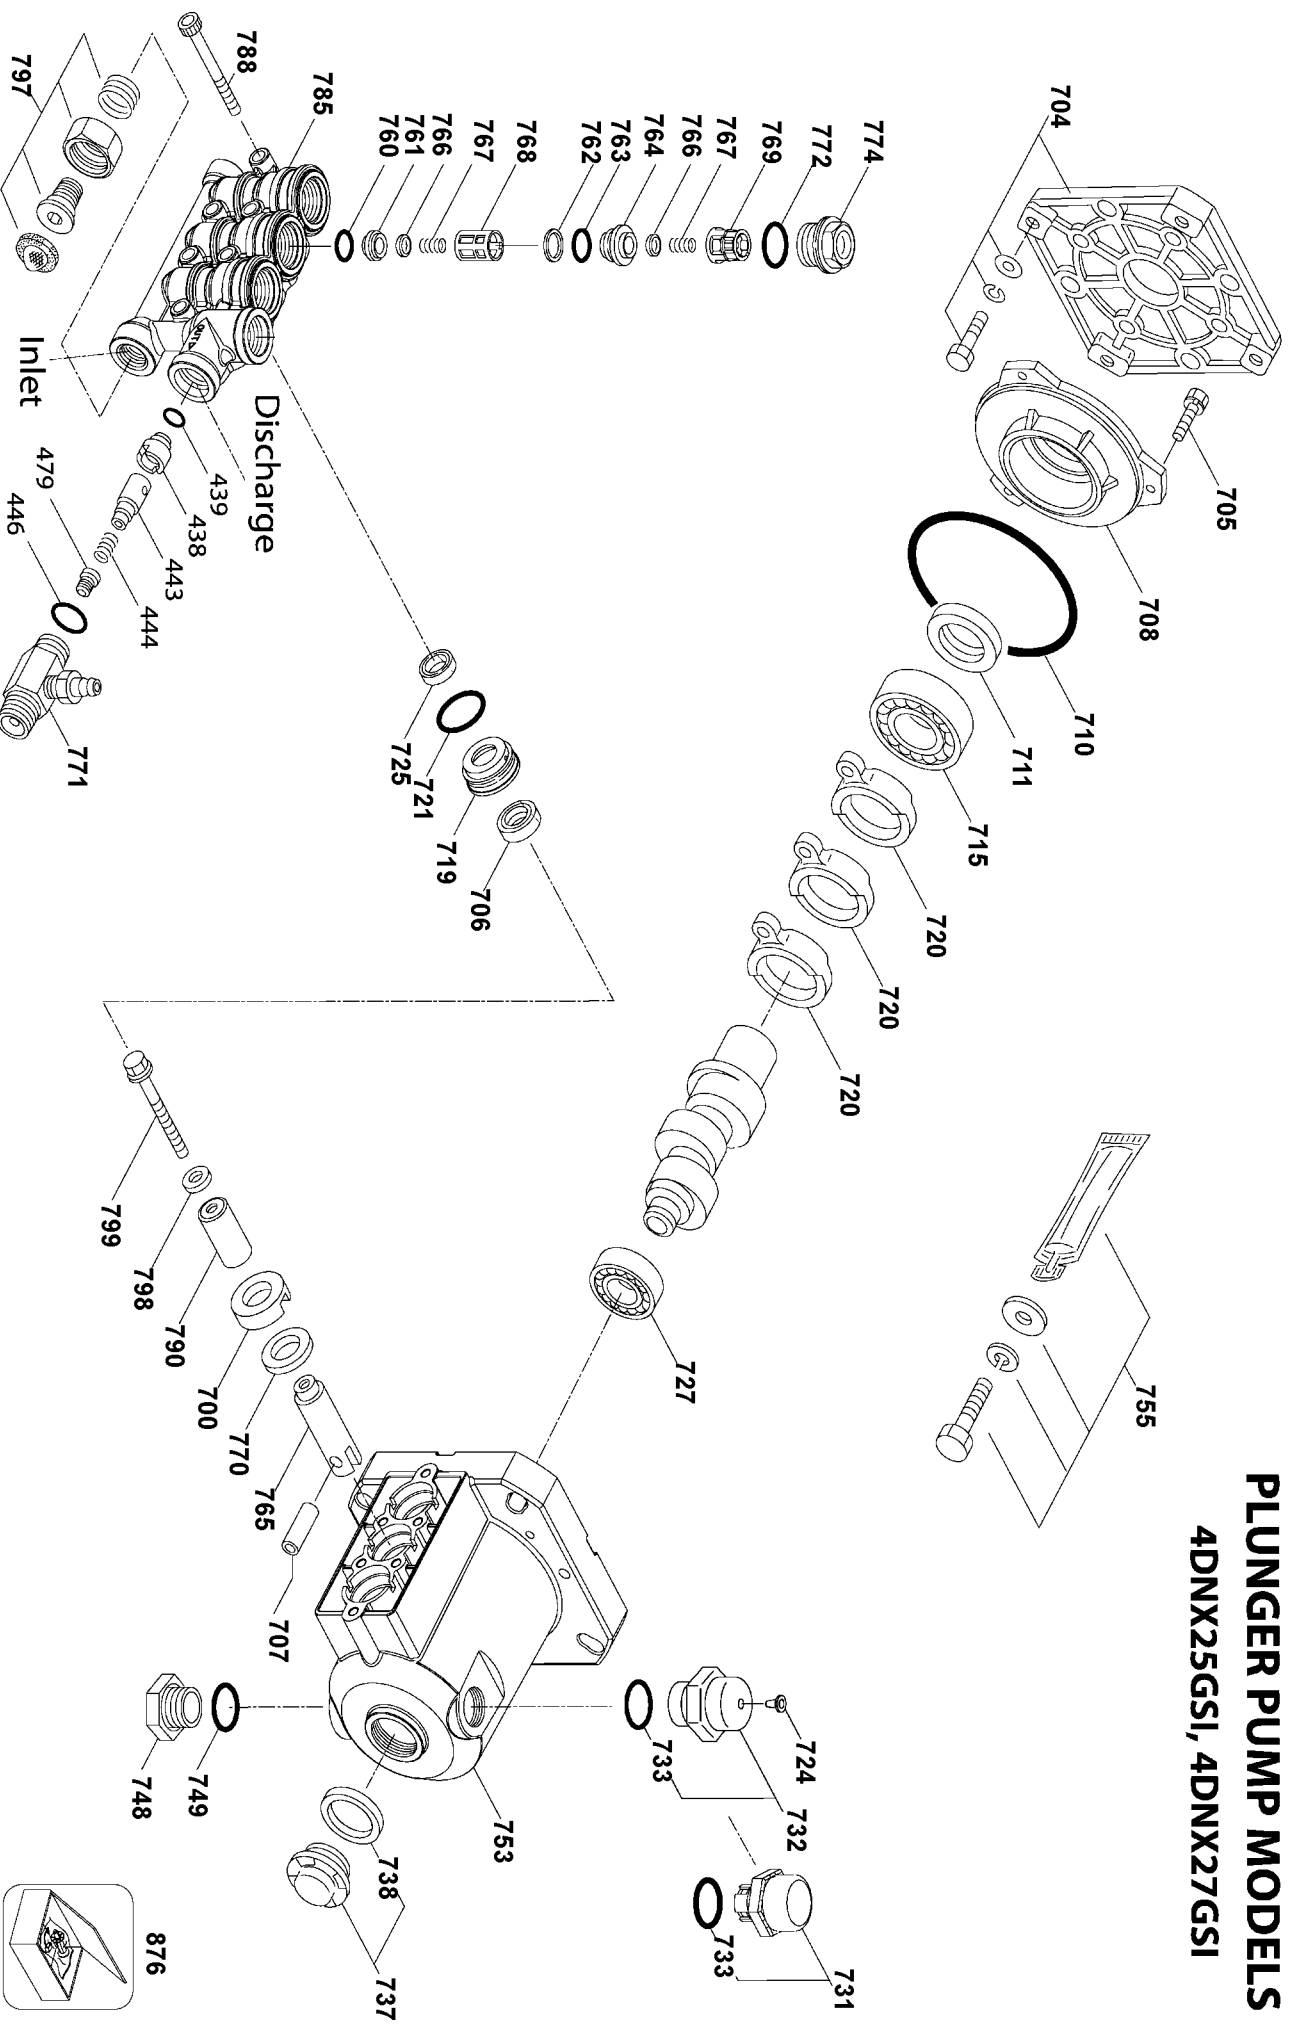

PLUNGER PUMP MODELS 4DNX25GSI, 4DNX27GSI

Parts List for DPD3100IC Type 1

Item Number	Part Number	Description	Qty Required
1	5140043-71	SEAL KIT	1
2	5140043-73	VALVE KIT	1
4	A11349	BOLT .375-16X1.25 FL	4
5	5140043-69	SCREW	3
8	5140141-97	PUMP	1
10	15789	ORING CAT	1
11	15496	SEAL OIL CAT 55337	1
20	A03523	ROD CONNECTING CAT 5	3
32	A03525	CAP OIL FILLER CAT 5	1
33	P186	ORING CAT 14179	2
37	92241	GAUGE	1
38	P262	SEAL SIGHTGLASS OIL	1
48	A03527	PLUG DRAIN CAT 44842	1
64	V178	PIN CONNECTING ROD C	3
65	5140029-47	ROD	3
70	V155	SEAL OIL CAT 47215	3
90	5140043-70	PLUNGER	3
99	A03530	RETAINER PLUNGER M6X	3
100	A03532	RETAINER SEAL CAT 46	3
120	5140043-72	CASE SEAL	3
174	5140043-84	VALVE PLUG	3
193	A03537	SCREW HSH M6X60 CAT	8
201	1000003649	ENGINE	1
203	A14552	LABEL HOT SURFACE	1
205	D30492	BUTTON SNAP .302 DIA	2
206	N003438	WARNING LABEL	1
207	A06118	LANCE EXT	1

Parts List for DPD3100IC Type 1

Item Number	Part Number	Description	Qty Required
246	F179	ORING 1/4 QC	1
247	000000-00	No Longer Available	1
249	15892	PLATE ADAPTER CAT 2X	1
250	90509698	SIDE HANDLE	1
252	90510282	WARNING LABEL	1
253	90510283	WARNING LABEL	1
261	A16268	LABEL WARNING	1
303	5140043-80	STEM	1
304	P776	WASHER CAT 46250	1
305	5140043-81	VALVE RETAINER	1
306	5140043-82	SEAT	1
307	5140043-83	VALVE	1
327	5140043-74	CAP	1
328	5140043-76	COIL SPRING	1
329	5140030-02	SPRING RETAINER	1
330	5140043-75	LOCK NUT	1
331	5140043-77	RETAINER	1
332	5140043-78	O-RING	2
333	5140043-79	PISTON ASSY.	1
337	P599	ORING CAT 13963	2
338	V148	VALVE SEAT CAT 46254	1
339	5140030-04	CHECK VALVE	1
340	V171	SPRING FLOW BALANCE	1
347	5140043-85	CHEMICAL INJ ASSY CA	1
400	285814-00	BOLT	4
401	285814-02	DRAIN PLUG	2
402	285814-03	BOLT	1