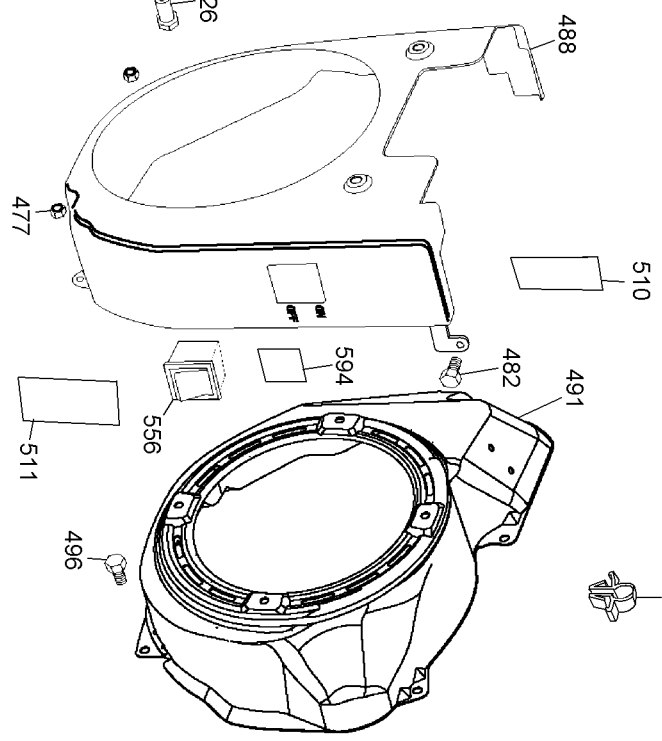

PLUNGER PUMP MODELS 4DNX25GSI, 4DNX27GSI

Parts List for DPD3100IC Type 1

Item Number	Part Number	Description	Qty Required
1	5140043-71	SEAL KIT	1
2	5140043-73	VALVE KIT	1
4	A11349	BOLT .375-16X1.25 FL	4
5	5140043-69	SCREW	3
8	5140141-97	PUMP	1
10	15789	ORING CAT	1
11	15496	SEAL OIL CAT 55337	1
20	A03523	ROD CONNECTING CAT 5	3
32	A03525	CAP OIL FILLER CAT 5	1
33	P186	ORING CAT 14179	2
37	92241	GAUGE	1
38	P262	SEAL SIGHTGLASS OIL	1
48	A03527	PLUG DRAIN CAT 44842	1
64	V178	PIN CONNECTING ROD C	3
65	5140029-47	ROD	3
70	V155	SEAL OIL CAT 47215	3
90	5140043-70	PLUNGER	3
99	A03530	RETAINER PLUNGER M6X	3
100	A03532	RETAINER SEAL CAT 46	3
120	5140043-72	CASE SEAL	3
174	5140043-84	VALVE PLUG	3
193	A03537	SCREW HSH M6X60 CAT	8
201	1000003649	ENGINE	1
203	A14552	LABEL HOT SURFACE	1
205	D30492	BUTTON SNAP .302 DIA	2
206	N003438	WARNING LABEL	1
207	A06118	LANCE EXT	1

Parts List for DPD3100IC Type 1

Item Number	Part Number	Description	Qty Required
404	285814-06	BOLT	2
406	285814-07	WASHER	8
407	285814-09	WASHER	2
408	285814-11	SPECIAL NUT	1
409	285814-15	OIL SEAL	2
410	285814-17	DOWEL PIN	2
411	285814-19	DOWEL PIN	2
412	285814-21	BALL BEARING	1
413	285800-98	SPARK PLUG	1
414	285814-24	GASKET	1
415	285814-27	GASKET	1
416	285814-29	CYLINDER HEAD	1
417	000000-00	No Longer Available	1
419	285814-35	CRANK CASE	1
420	285820-65	SWITCH ASSEMBLY	1
421	285814-40	OIL ALERT UNIT	1
422	285814-41	CASE COVER	1
423	285814-44	GASKET	1
424	285814-47	CAP ASSY.	1
427	285817-79	CRANKSHAFT	1
428	285817-20	WOODRUFF KEY	1
429	285814-57	PIN	1
430	285814-60	CLIP	2
431	285814-62	RING SET	1
432	285814-65	CONNECTING ROD	1
433	285814-68	LIFTER	2
434	285814-70	PUSH ROD	2