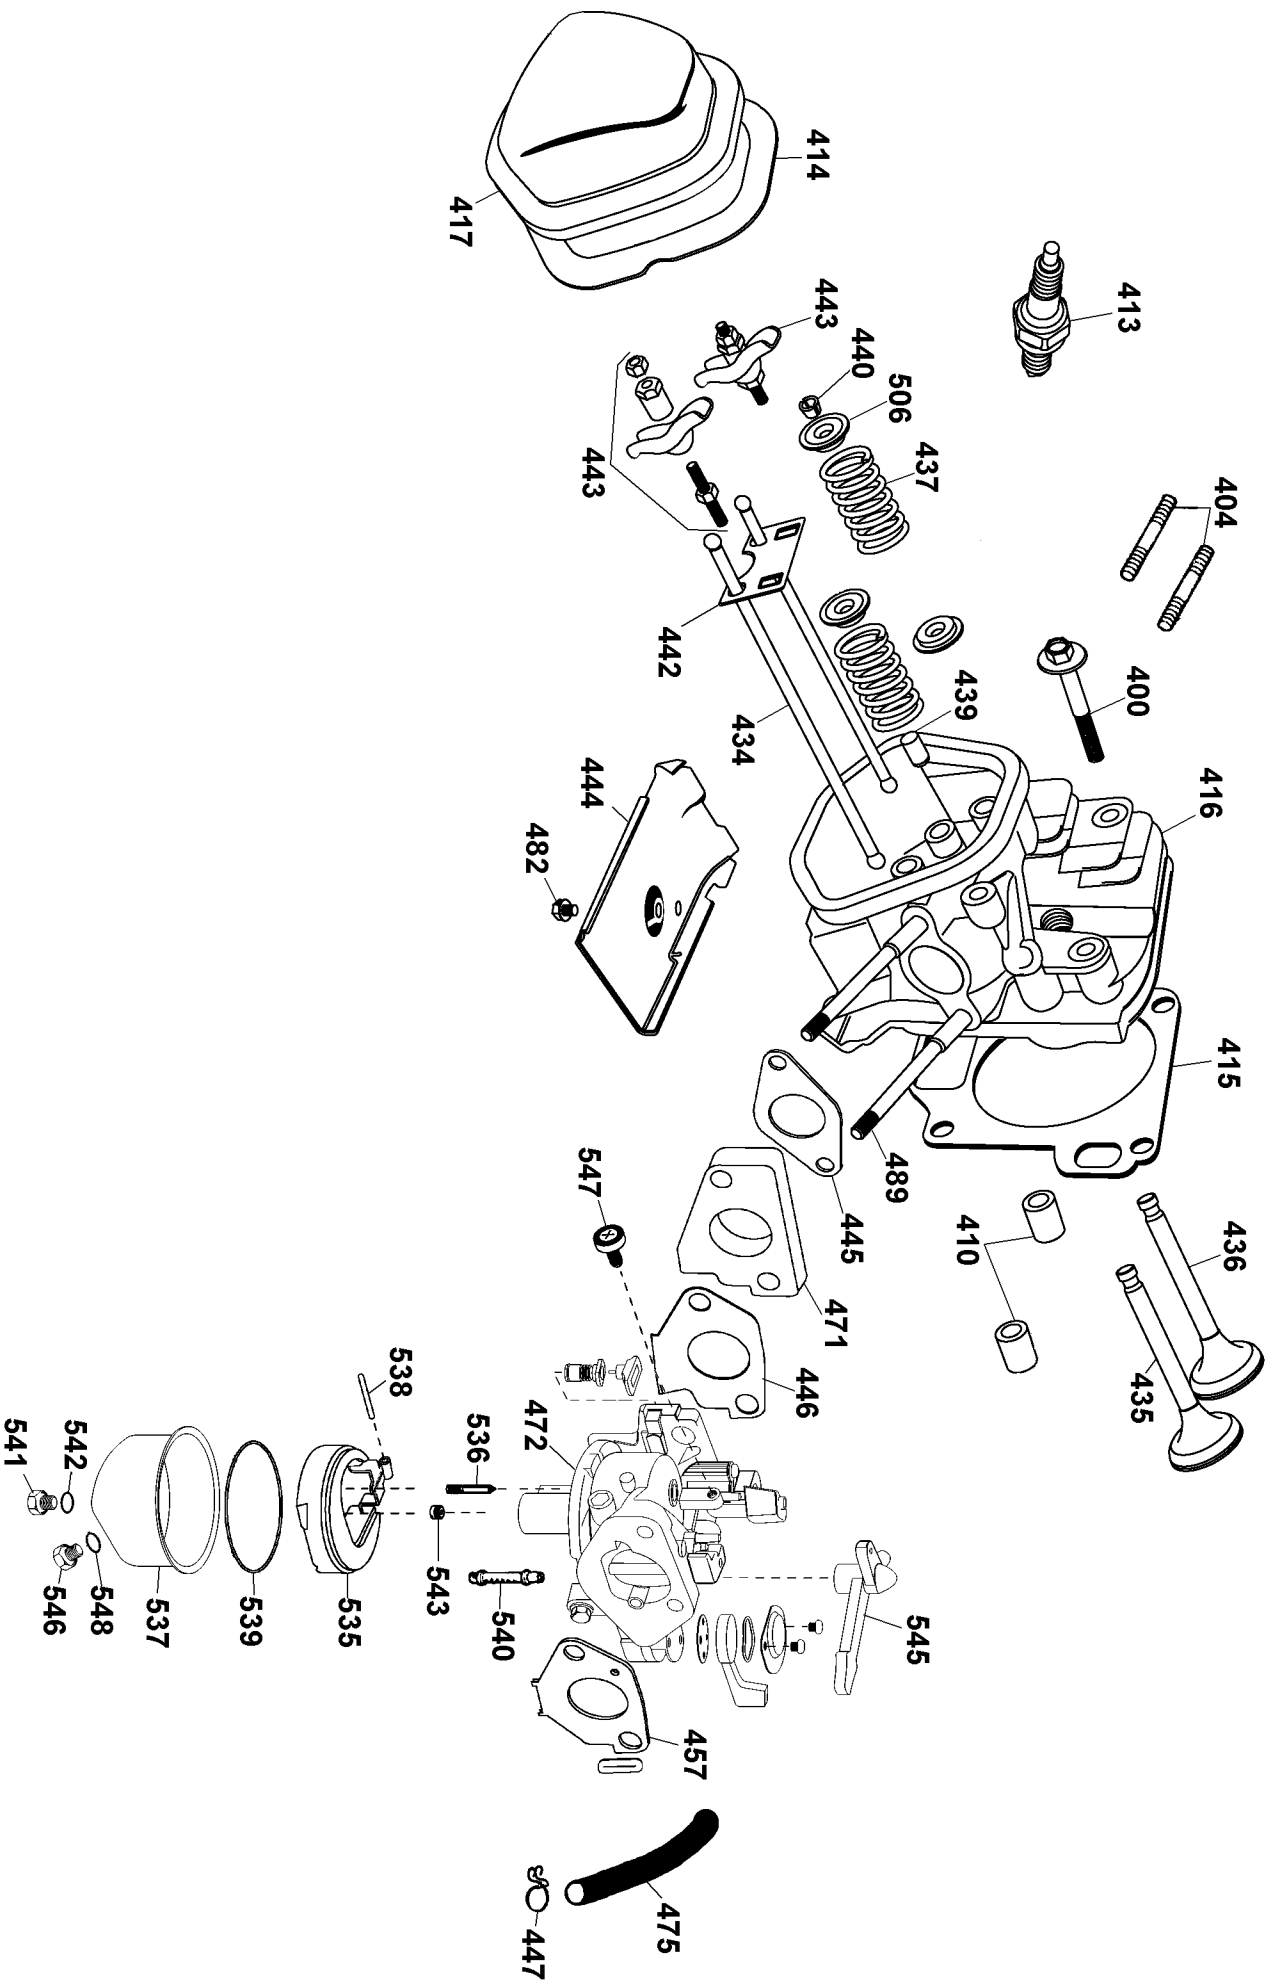

PLUNGER PUMP MODELS 4DNX25GSI, 4DNX27GSI

Parts List for DPD3100IC Type 1

Item Number	Part Number	Description	Qty Required
1	5140043-71	SEAL KIT	1
2	5140043-73	VALVE KIT	1
4	A11349	BOLT .375-16X1.25 FL	4
5	5140043-69	SCREW	3
8	5140141-97	PUMP	1
10	15789	ORING CAT	1
11	15496	SEAL OIL CAT 55337	1
20	A03523	ROD CONNECTING CAT 5	3
32	A03525	CAP OIL FILLER CAT 5	1
33	P186	ORING CAT 14179	2
37	92241	GAUGE	1
38	P262	SEAL SIGHTGLASS OIL	1
48	A03527	PLUG DRAIN CAT 44842	1
64	V178	PIN CONNECTING ROD C	3
65	5140029-47	ROD	3
70	V155	SEAL OIL CAT 47215	3
90	5140043-70	PLUNGER	3
99	A03530	RETAINER PLUNGER M6X	3
100	A03532	RETAINER SEAL CAT 46	3
120	5140043-72	CASE SEAL	3
174	5140043-84	VALVE PLUG	3
193	A03537	SCREW HSH M6X60 CAT	8
201	1000003649	ENGINE	1
203	A14552	LABEL HOT SURFACE	1
205	D30492	BUTTON SNAP .302 DIA	2
206	N003438	WARNING LABEL	1
207	A06118	LANCE EXT	1

Parts List for DPD3100IC Type 1

Item Number	Part Number	Description	Qty Required
404	285814-06	BOLT	2
406	285814-07	WASHER	8
407	285814-09	WASHER	2
408	285814-11	SPECIAL NUT	1
409	285814-15	OIL SEAL	2
410	285814-17	DOWEL PIN	2
411	285814-19	DOWEL PIN	2
412	285814-21	BALL BEARING	1
413	285800-98	SPARK PLUG	1
414	285814-24	GASKET	1
415	285814-27	GASKET	1
416	285814-29	CYLINDER HEAD	1
417	000000-00	No Longer Available	1
419	285814-35	CRANK CASE	1
420	285820-65	SWITCH ASSEMBLY	1
421	285814-40	OIL ALERT UNIT	1
422	285814-41	CASE COVER	1
423	285814-44	GASKET	1
424	285814-47	CAP ASSY.	1
427	285817-79	CRANKSHAFT	1
428	285817-20	WOODRUFF KEY	1
429	285814-57	PIN	1
430	285814-60	CLIP	2
431	285814-62	RING SET	1
432	285814-65	CONNECTING ROD	1
433	285814-68	LIFTER	2
434	285814-70	PUSH ROD	2