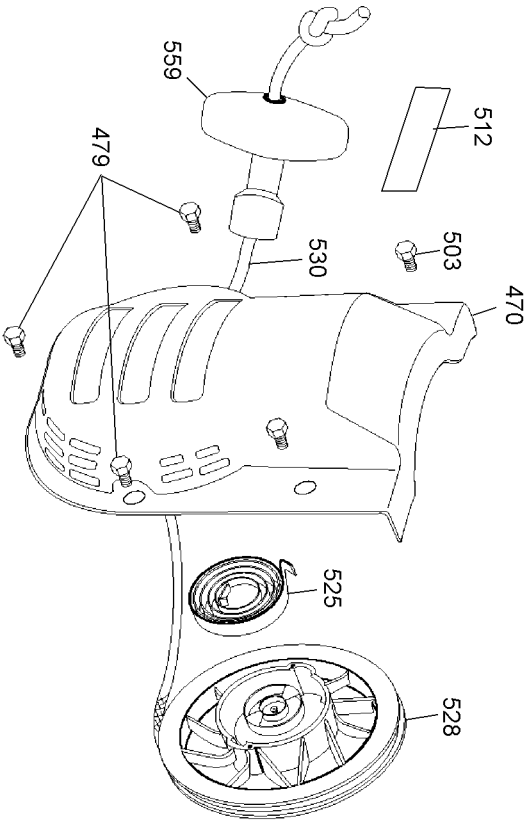

PLUNGER PUMP MODELS 4DNX25GSI, 4DNX27GSI

Parts List for DPD3100IC Type 1

Item Number	Part Number	Description	Qty Required
1	5140043-71	SEAL KIT	1
2	5140043-73	VALVE KIT	1
4	A11349	BOLT .375-16X1.25 FL	4
5	5140043-69	SCREW	3
8	5140141-97	PUMP	1
10	15789	ORING CAT	1
11	15496	SEAL OIL CAT 55337	1
20	A03523	ROD CONNECTING CAT 5	3
32	A03525	CAP OIL FILLER CAT 5	1
33	P186	ORING CAT 14179	2
37	92241	GAUGE	1
38	P262	SEAL SIGHTGLASS OIL	1
48	A03527	PLUG DRAIN CAT 44842	1
64	V178	PIN CONNECTING ROD C	3
65	5140029-47	ROD	3
70	V155	SEAL OIL CAT 47215	3
90	5140043-70	PLUNGER	3
99	A03530	RETAINER PLUNGER M6X	3
100	A03532	RETAINER SEAL CAT 46	3
120	5140043-72	CASE SEAL	3
174	5140043-84	VALVE PLUG	3
193	A03537	SCREW HSH M6X60 CAT	8
201	1000003649	ENGINE	1
203	A14552	LABEL HOT SURFACE	1
205	D30492	BUTTON SNAP .302 DIA	2
206	N003438	WARNING LABEL	1
207	A06118	LANCE EXT	1

Parts List for DPD3100IC Type 1

Item Number	Part Number	Description	Qty Required
404	285814-06	BOLT	2
406	285814-07	WASHER	8
407	285814-09	WASHER	2
408	285814-11	SPECIAL NUT	1
409	285814-15	OIL SEAL	2
410	285814-17	DOWEL PIN	2
411	285814-19	DOWEL PIN	2
412	285814-21	BALL BEARING	1
413	285800-98	SPARK PLUG	1
414	285814-24	GASKET	1
415	285814-27	GASKET	1
416	285814-29	CYLINDER HEAD	1
417	000000-00	No Longer Available	1
419	285814-35	CRANK CASE	1
420	285820-65	SWITCH ASSEMBLY	1
421	285814-40	OIL ALERT UNIT	1
422	285814-41	CASE COVER	1
423	285814-44	GASKET	1
424	285814-47	CAP ASSY.	1
427	285817-79	CRANKSHAFT	1
428	285817-20	WOODRUFF KEY	1
429	285814-57	PIN	1
430	285814-60	CLIP	2
431	285814-62	RING SET	1
432	285814-65	CONNECTING ROD	1
433	285814-68	LIFTER	2
434	285814-70	PUSH ROD	2