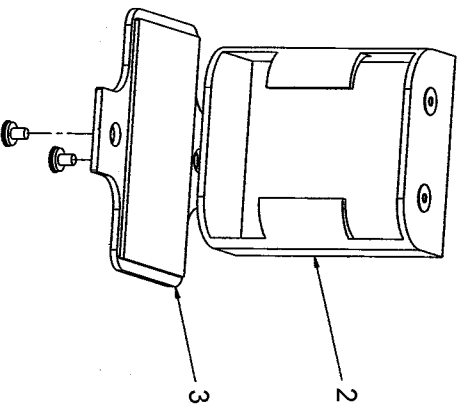

861

856

2

3

1

4

Parts List for DW060K Type 1

Item Number	Part Number	Description	Qty Required
1	5140031-58	REPLACEMENT UNIT	1
2	5140031-56	BATTERY HOLDER	1
3	5140031-55	BATTERY DOOR	1
4	5140031-53	LABEL SET	1
856	5140031-59	LASER TARGET	1
861	5140031-57	KIT BOX	1