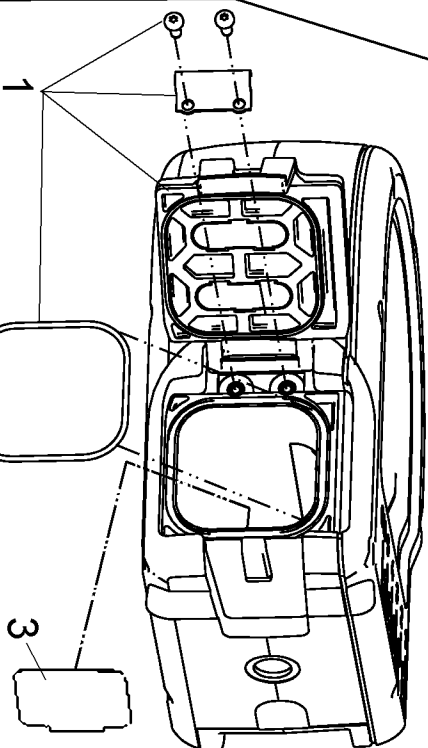

836

4

2

861

1

3

Parts List for DW082K Type 1

Item Number	Part Number	Description	Qty Required
1	595182-00	BATTERY DOOR KIT	1
2	593598-00	NAMEPLATE	1
3	593614-00	BAT. DIRECTION LABEL	1
4	595082-00S	REPLACEMENT UNIT	1
836	233804-31	SRT MIRROR	1
861	593363-01	KIT BOX	1