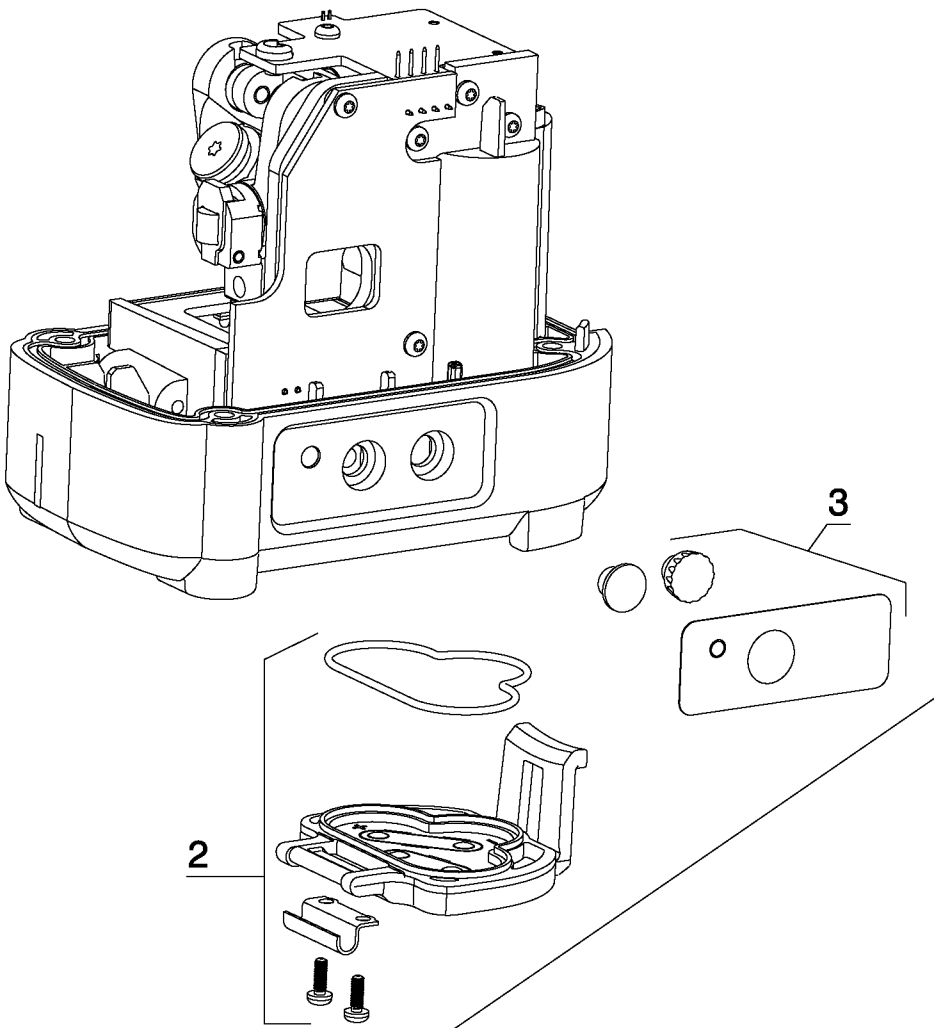

6

861

Parts List for DW086K Type 1

Item Number	Part Number	Description	Qty Required
1	595183-00	UPPER LASER HOUSING	1
2	595184-00	BATTERY DOOR KIT	1
3	000000-00	No Longer Available	1
4	593498-00	NAMEPLATE	1
5	595015-00	WALL MOUNT	1
6	595087-00S	REPLACEMENT UNIT	1
861	593463-00	KITBOX	1