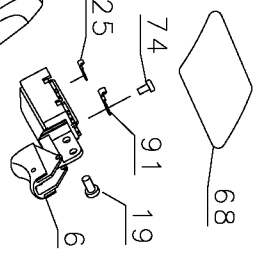

861

800

856

8

17

18

19

68

20

14

7

78

856

75

1

10

30

22

9

28

26

2

4

5

16

3

15

14

24

13

12

14

14

14

14

14

55

42

51

52

50

56

53

47

44

40

38

48

49

48

48

48

48

48

48

48

48

60

57

57

57

57

57

57

57

57

57

57

57

57

57

57

83

29

29

29

29

29

29

29

29

82

82

82

82

82

82

82

80

80

80

80

80

80

103

103

103

103

103

103

33

33

33

33

33

33

33

33

33

33

35

35

35

35

35

35

35

35

35

36

36

36

36

36

36

36

36

39

39

39

39

39

39

39

39

76

76

76

76

76

76

76

76

76

76

76