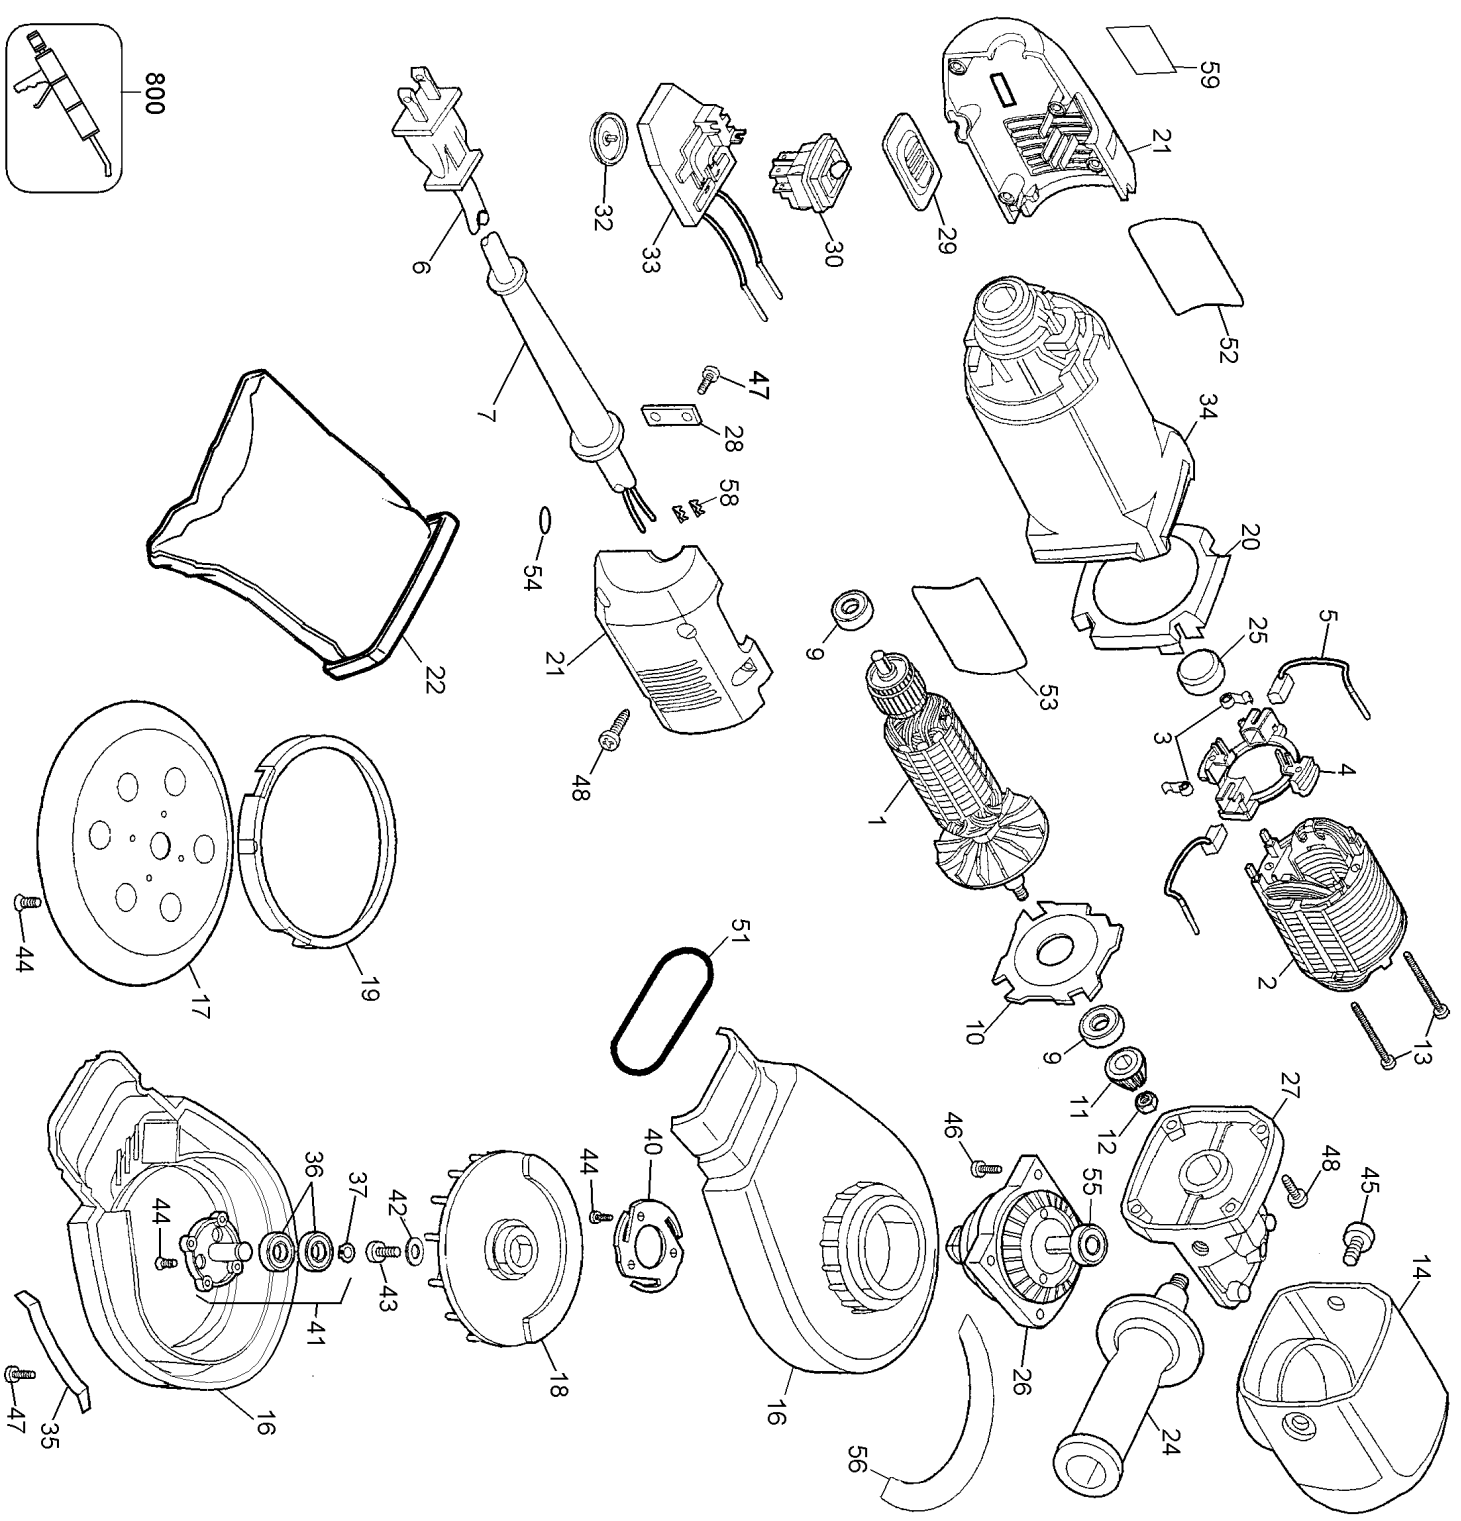

800

Parts List for DW443 Type 2

Item Number	Part Number	Description	Qty Required
1	619464-00SV	ARMATURE ASSY.	1
2	619346-00SV	FIELD	1
3	445860-00	SPRING,BRUSH	2
4	449899-05	RING,BRUSH	1
5	445861-25	BRUSH	2
6	330072-04	CORD & PLUG	1
7	330005-01	PROTECTOR,CORD	1
9	330003-04	BEARING,BALL	2
10	150057-01	RETAINER,BRG	1
11	151399-00	PINION	1
12	330015-02	NUT,HEX	1
13	445880-00	SCREW	2
14	151444-00	SHROUD	1
16	608505-00SV	SHROUD ASSY	1
17	151416-01	PAD,H&L(MED)6IN	1
18	151410-00	FAN	1
19	151418-00	BRAKE	1
20	151434-00	BAFFLE,FAN	1
21	151425-00	CAP,END	1
22	151429-00SV	BAG & WIREFORM	1
24	149142-00	HANDLE,SIDE	1
25	445217-02	SLEEVE	1
26	151450-00SV	COVER-GEAR CASE	1
27	151406-00	CASE,GEAR	1
28	380414-00	CLAMP,CORD	1
29	151428-00	ACTUATOR	1
30	151462-00	SWITCH,ROCKER	1

Parts List for DW443 Type 2

Item Number	Part Number	Description	Qty Required
32	151435-00	KNOB	1
33	138122-17	MODULE,CONTROL	1
34	445857-03	CASE,FIELD	1
35	151442-00	SPRING,LEAF	2
36	330003-60	BEARING	2
37	37653-00	RING,RETAINING	1
40	151419-00	RETAINER,BRG.	1
41	151451-00SV	COLLAR ASSY	1
42	330016-02	WASHER,PLAIN	1
43	330045-23	SCREW,TAPTITE	1
44	330045-05	LOCK SCREW	10
45	151447-00	SCREW	2
46	146929-00	SCREW,TRI-ROUND	4
47	330019-04	SCREW,PLASTITE	6
48	330019-13	SCREW,M4X19	8
51	56194-00	RING,O	1
52	395047-00	ID LABEL	1
53	653076-00	NAMEPLATE	1
54	151457-00	RING,O	1
55	330003-40	BEARING,BALL	2
56	608172-00	LABEL	1
58	444262-00	TERMINAL	2
59	606906-00	LABEL	1
800	761995-01	GREASE, 6 OZ.	1
800	283484-01	GREASE,32 OZ.	1