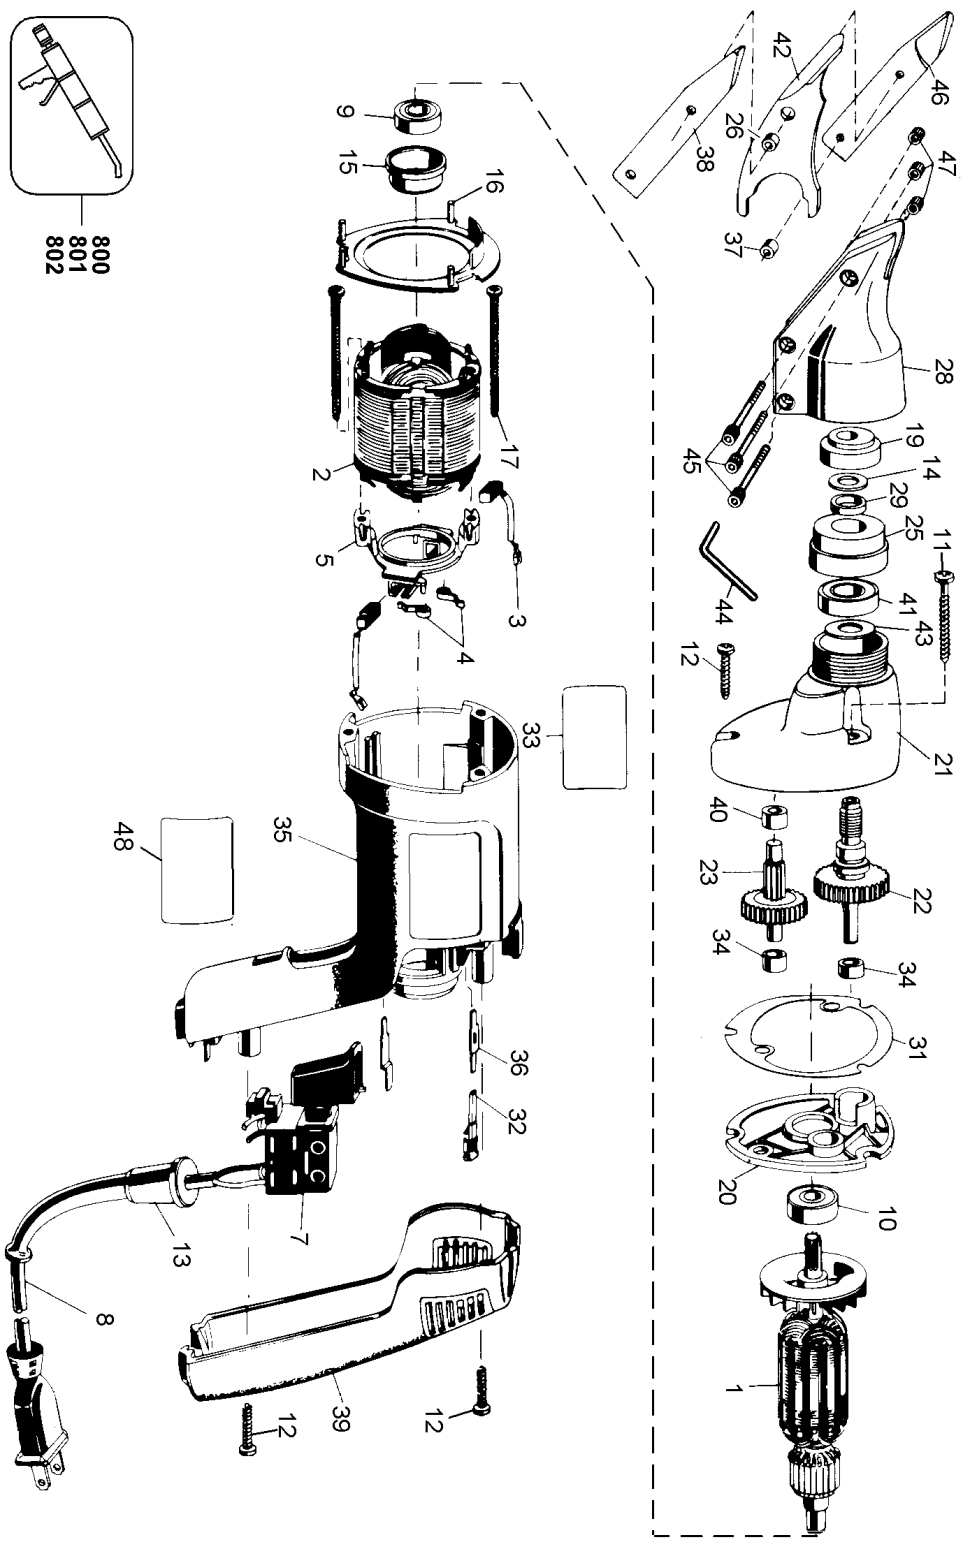

800
801
802

Parts List for DW891 Type 2

Item Number	Part Number	Description	Qty Required
1	619866-00	ARMATURE	1
2	619880-00SV	FIELD	1
3	445861-01	BRUSH & LEAD	2
4	445860-00	SPRING,BRUSH	2
5	449899-05	RING,BRUSH	1
7	286250-00	SWITCH,VS,AC	1
8	330072-98	CORD/8FT/18-2SJ	1
9	330003-04	BEARING,BALL	1
10	330003-04	BEARING,BALL	1
11	330019-16	SCREW	2
12	330019-13	SCREW,M4X19	3
13	330005-01	PROTECTOR,CORD	1
14	091975-00	WASHER	1
15	445217-02	SLEEVE	1
16	447866-00	BAFFLE,FAN	1
17	448269-00	SCREW	2
19	448393-00	ECCENTRIC	1
20	448658-00	COVER,GEAR CASE	1
21	448666-02	CASE, GEAR	1
22	445352-01	GEAR & SPINDLE	1
23	448069-09SV	GEAR	1
25	449368-00	CAP, BEARING	1
26	91968-01	SPACER	1
28	91971-01	HOUSING	1
29	449893-00	SPACER	1
31	386422-00	GASKET	1
32	449192-00	TERMINAL	2

Parts List for DW891 Type 2

Item Number	Part Number	Description	Qty Required
33	619722-00	NAME PLATE	1
34	093128-00	NEEDLE BEARING	2
35	464231-04	CASE,FIELD	1
36	445881-99	STRIP,CONTACT	2
37	91968-00	SPACER	1
38	91969-00	LEFT KNIFE	1
39	450594-03	COVER,HANDLE	1
40	330004-00	BEARING,NEEDLE	1
41	330003-09	BEARING,BALL	1
42	448696-00	KNIFE, CENTER	1
43	449892-00	WASHER	1
44	99056-06	WRENCH	1
45	5140037-06	CAP SCREW	3
46	91967-00	RIGHT KNIFE	1
47	5140037-07	INSERT	3
48	395047-00	ID LABEL	1
800	761995-01	GREASE, 6 OZ.	1
801	283484-01	GREASE,32 OZ.	1
802	284778-00	GREASE,MOLYKOTE	1