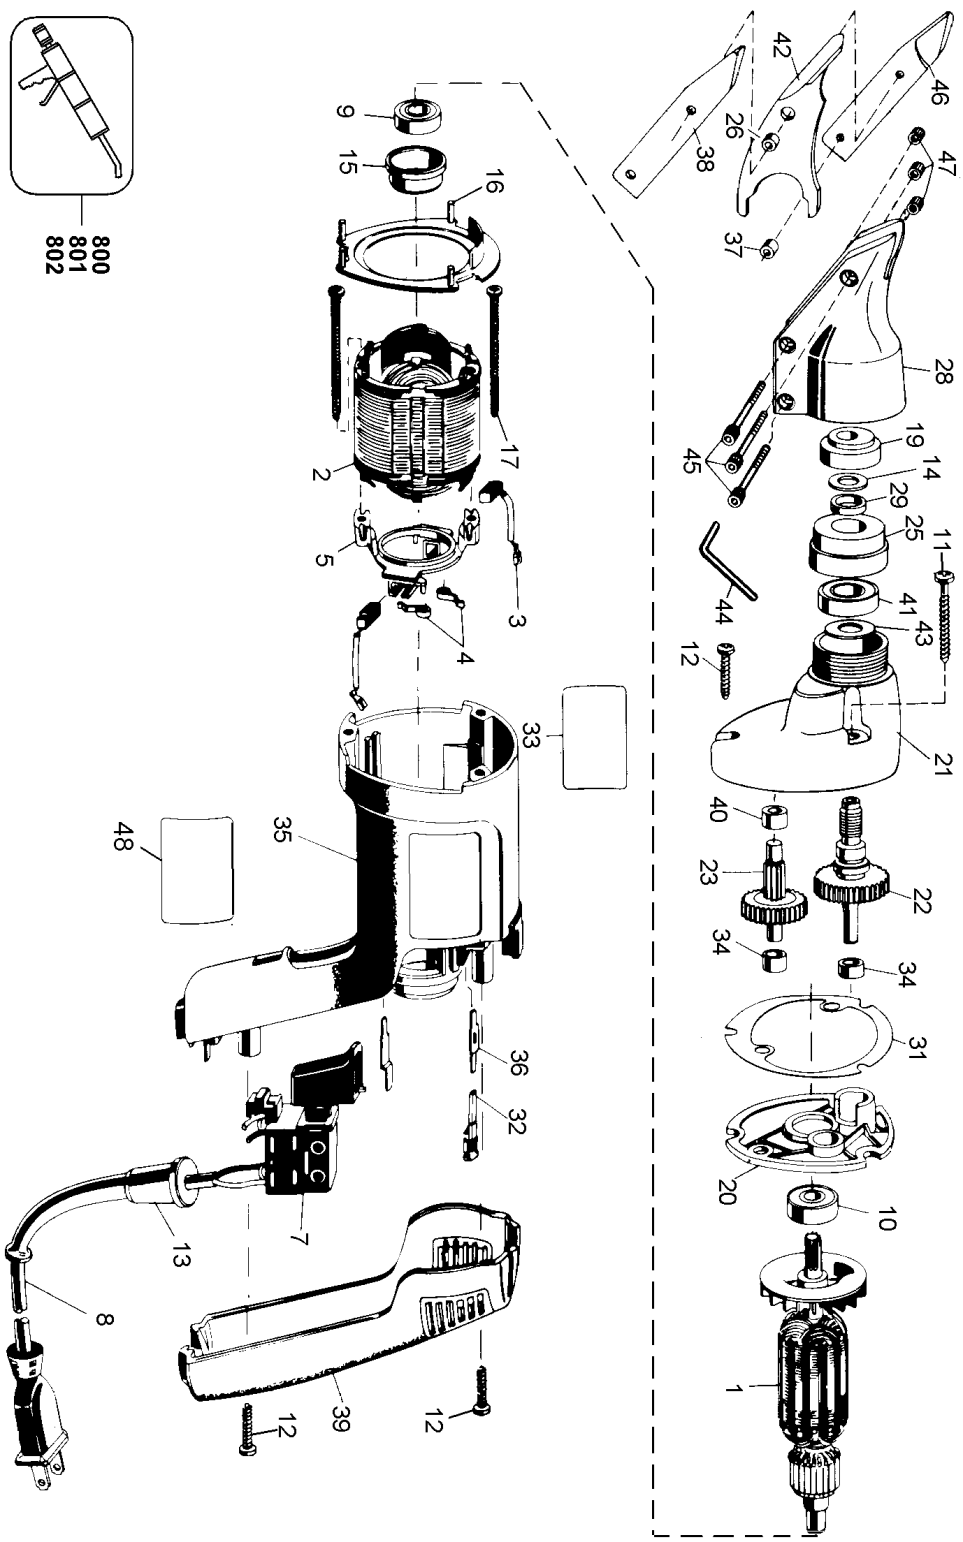

800
801
802

Parts List for DW891 Type 1

Item Number	Part Number	Description	Qty Required
1	464248-31	ARMATURE	1
2	464277-00	FIELD	1
3	445861-01	BRUSH & LEAD	2
4	445860-00	SPRING,BRUSH	2
5	449899-05	RING,BRUSH	1
7	286250-00	SWITCH,VS,AC	1
8	330072-98	CORD/8FT/18-2SJ	1
10	330003-04	BEARING,BALL	2
11	330019-16	SCREW	2
12	330019-13	SCREW,M4X19	3
13	330005-01	PROTECTOR,CORD	1
14	91975-00	WASHER	1
15	445217-02	SLEEVE	1
16	447866-00	BAFFLE,FAN	1
17	448269-00	SCREW	2
19	448393-00	ECCENTRIC	1
20	448658-00	COVER,GEAR CASE	1
21	448666-02	CASE, GEAR	1
22	445352-01	GEAR & SPINDLE	1
23	448069-09SV	GEAR	1
25	449368-00	CAP, BEARING	1
26	91968-01	SPACER	1
28	91971-01	HOUSING	1
29	449893-00	SPACER	1
31	386422-00	GASKET	1
32	449192-00	TERMINAL	2
33	611769-00	NAMEPLATE	1

Parts List for DW891 Type 1

Item Number	Part Number	Description	Qty Required
34	093128-00	NEEDLE BEARING	2
35	464231-04	CASE,FIELD	1
36	445881-99	STRIP,CONTACT	2
37	91968-00	SPACER	1
38	91969-00	LEFT KNIFE	1
39	450594-03	COVER,HANDLE	1
40	330004-00	BEARING,NEEDLE	1
41	330003-09	BEARING,BALL	1
42	448696-00	KNIFE, CENTER	1
43	449892-00	WASHER	1
44	99056-06	WRENCH	1
45	5140037-06	CAP SCREW	3
46	91967-00	RIGHT KNIFE	1
47	5140037-07	INSERT	3
48	395047-00	ID LABEL	1
800	761995-01	GREASE, 6 OZ.	1
801	283484-01	GREASE,32 OZ.	1
802	284778-00	GREASE,MOLYKOTE	1