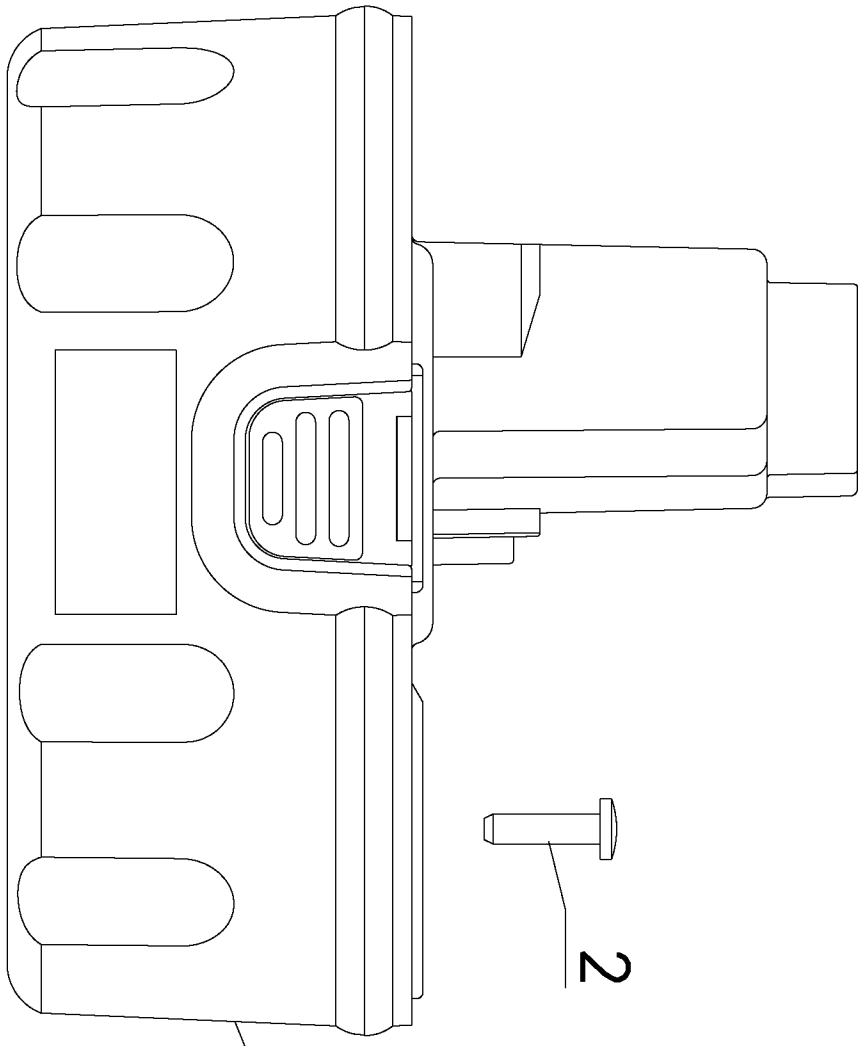

1

3

2

1

Parts List for DW9071 Type 1

Item Number	Part Number	Description	Qty Required
1	619881-00	REPAIR KIT	1
2	153007-00	SCREW	5
3	645221-00	BATTERY CAP	1