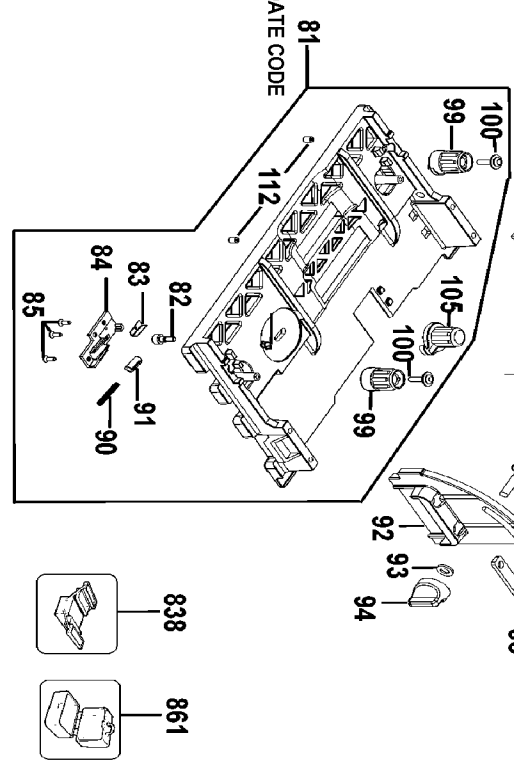

- 821
- 816
- 826

- 838
- 861

Parts List for DWS520K Type 3

Item Number	Part Number	Description	Qty Required
1	330065-04	SCREW	1
3	1007210-00	COMPRESSION SPRING	1
4	493822-00	LOCK	1
5	655757-01	MODULE	1
6	492062-00	HANDLE	1
7	491035-00	PLATE	1
8	490245-00	MOTOR HOUSING	1
9	1005703-00	WASHER	1
10	949886-38	SCREW	1
12	1008722-00	LEAD	1
15	330065-10	SCREW	2
16	1007367-01	FIELD	1
17	491266-00	BAFFLE	1
18	330065-06	SCREW	4
19	494400-00	RETAINER	2
20	1006368-01	BRUSH PAIR KIT	1
21	330045-18	SCREW	4
23	491506-00	END CAP	1
24	1007369-00	PCB ASSEMBLY	1
26	326251-00	MAGNET	1
30	329301-00	CLAMP,CORD	1
31	1008722-01	LEAD	1
32	394375-02	SWITCH	1
33	495268-01	LEAD	1
34	403395-00	CORD PROTECTOR	1
35	1006389-00	TERMINAL BLOCK	1
36	491445-00	HANDLE COVER	1

Parts List for DWS520K Type 3

Item Number	Part Number	Description	Qty Required
37	330065-09	SCREW	7
38	495269-00	BRUSH LEAD	2
39	495271-00	CAPACITOR	1
40	330076-22	CORDSET	1
41	495270-00	LEAD	1
42	495268-00	LEAD	1
43	1007314-00	SCREW	4
44	1005371-00	COMPRESSION SPRING	1
45	N019976	LOCK PIN	1
46	1006028-00	TORSION SPRING	1
47	1008323-00	LOCK PLATE	1
48	330016-01	WASHER	2
49	1006719-00	TORX SCREW	2
50	493499-00	BUTTON	1
51	496980-00	PIN	1
52	496979-00	PLATE	1
53	370170-00	CIRCLIP	1
54	1005444-00	COMPRESSION SPRING	1
55	490549-00	SCREW	1
56	1008577-00	BUTTON	1
58	491838-00	CIRCLIP	1
60	490551-00	OUTER FLANGE	1
61	330045-07	SCREW M4X20 T20	3
62	1007370-00	GEAR & SPINDLE	1
63	491225-00	GASKET	1
64	N083284	GEARCASE	1
66	330003-96	BALL BEARING	1