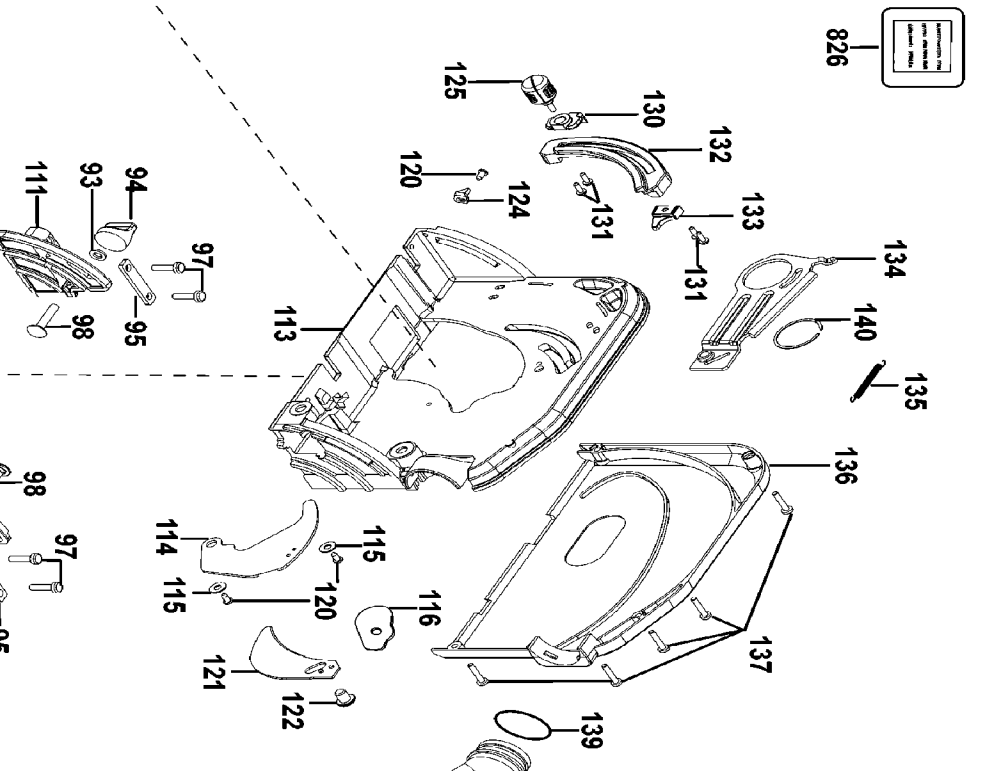

- 821
- 816
- 826

- 838
- 861

Parts List for DWS520K Type 3

Item Number	Part Number	Description	Qty Required
1	330065-04	SCREW	1
3	1007210-00	COMPRESSION SPRING	1
4	493822-00	LOCK	1
5	655757-01	MODULE	1
6	492062-00	HANDLE	1
7	491035-00	PLATE	1
8	490245-00	MOTOR HOUSING	1
9	1005703-00	WASHER	1
10	949886-38	SCREW	1
12	1008722-00	LEAD	1
15	330065-10	SCREW	2
16	1007367-01	FIELD	1
17	491266-00	BAFFLE	1
18	330065-06	SCREW	4
19	494400-00	RETAINER	2
20	1006368-01	BRUSH PAIR KIT	1
21	330045-18	SCREW	4
23	491506-00	END CAP	1
24	1007369-00	PCB ASSEMBLY	1
26	326251-00	MAGNET	1
30	329301-00	CLAMP,CORD	1
31	1008722-01	LEAD	1
32	394375-02	SWITCH	1
33	495268-01	LEAD	1
34	403395-00	CORD PROTECTOR	1
35	1006389-00	TERMINAL BLOCK	1
36	491445-00	HANDLE COVER	1

Parts List for DWS520K Type 3

Item Number	Part Number	Description	Qty Required
37	330065-09	SCREW	7
38	495269-00	BRUSH LEAD	2
39	495271-00	CAPACITOR	1
40	330076-22	CORDSET	1
41	495270-00	LEAD	1
42	495268-00	LEAD	1
43	1007314-00	SCREW	4
44	1005371-00	COMPRESSION SPRING	1
45	N019976	LOCK PIN	1
46	1006028-00	TORSION SPRING	1
47	1008323-00	LOCK PLATE	1
48	330016-01	WASHER	2
49	1006719-00	TORX SCREW	2
50	493499-00	BUTTON	1
51	496980-00	PIN	1
52	496979-00	PLATE	1
53	370170-00	CIRCLIP	1
54	1005444-00	COMPRESSION SPRING	1
55	490549-00	SCREW	1
56	1008577-00	BUTTON	1
58	491838-00	CIRCLIP	1
60	490551-00	OUTER FLANGE	1
61	330045-07	SCREW M4X20 T20	3
62	1007370-00	GEAR & SPINDLE	1
63	491225-00	GASKET	1
64	N083284	GEARCASE	1
66	330003-96	BALL BEARING	1