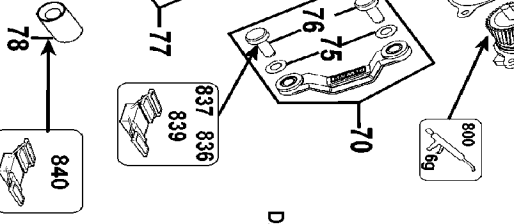

- 821
- 816
- 826

- 838
- 861

Parts List for DWS520K Type 3

Item Number	Part Number	Description	Qty Required
1	330065-04	SCREW	1
3	1007210-00	COMPRESSION SPRING	1
4	493822-00	LOCK	1
5	655757-01	MODULE	1
6	492062-00	HANDLE	1
7	491035-00	PLATE	1
8	490245-00	MOTOR HOUSING	1
9	1005703-00	WASHER	1
10	949886-38	SCREW	1
12	1008722-00	LEAD	1
15	330065-10	SCREW	2
16	1007367-01	FIELD	1
17	491266-00	BAFFLE	1
18	330065-06	SCREW	4
19	494400-00	RETAINER	2
20	1006368-01	BRUSH PAIR KIT	1
21	330045-18	SCREW	4
23	491506-00	END CAP	1
24	1007369-00	PCB ASSEMBLY	1
26	326251-00	MAGNET	1
30	329301-00	CLAMP,CORD	1
31	1008722-01	LEAD	1
32	394375-02	SWITCH	1
33	495268-01	LEAD	1
34	403395-00	CORD PROTECTOR	1
35	1006389-00	TERMINAL BLOCK	1
36	491445-00	HANDLE COVER	1

Parts List for DWS520K Type 3

Item Number	Part Number	Description	Qty Required
37	330065-09	SCREW	7
38	495269-00	BRUSH LEAD	2
39	495271-00	CAPACITOR	1
40	330076-22	CORDSET	1
41	495270-00	LEAD	1
42	495268-00	LEAD	1
43	1007314-00	SCREW	4
44	1005371-00	COMPRESSION SPRING	1
45	N019976	LOCK PIN	1
46	1006028-00	TORSION SPRING	1
47	1008323-00	LOCK PLATE	1
48	330016-01	WASHER	2
49	1006719-00	TORX SCREW	2
50	493499-00	BUTTON	1
51	496980-00	PIN	1
52	496979-00	PLATE	1
53	370170-00	CIRCLIP	1
54	1005444-00	COMPRESSION SPRING	1
55	490549-00	SCREW	1
56	1008577-00	BUTTON	1
58	491838-00	CIRCLIP	1
60	490551-00	OUTER FLANGE	1
61	330045-07	SCREW M4X20 T20	3
62	1007370-00	GEAR & SPINDLE	1
63	491225-00	GASKET	1
64	N083284	GEARCASE	1
66	330003-96	BALL BEARING	1