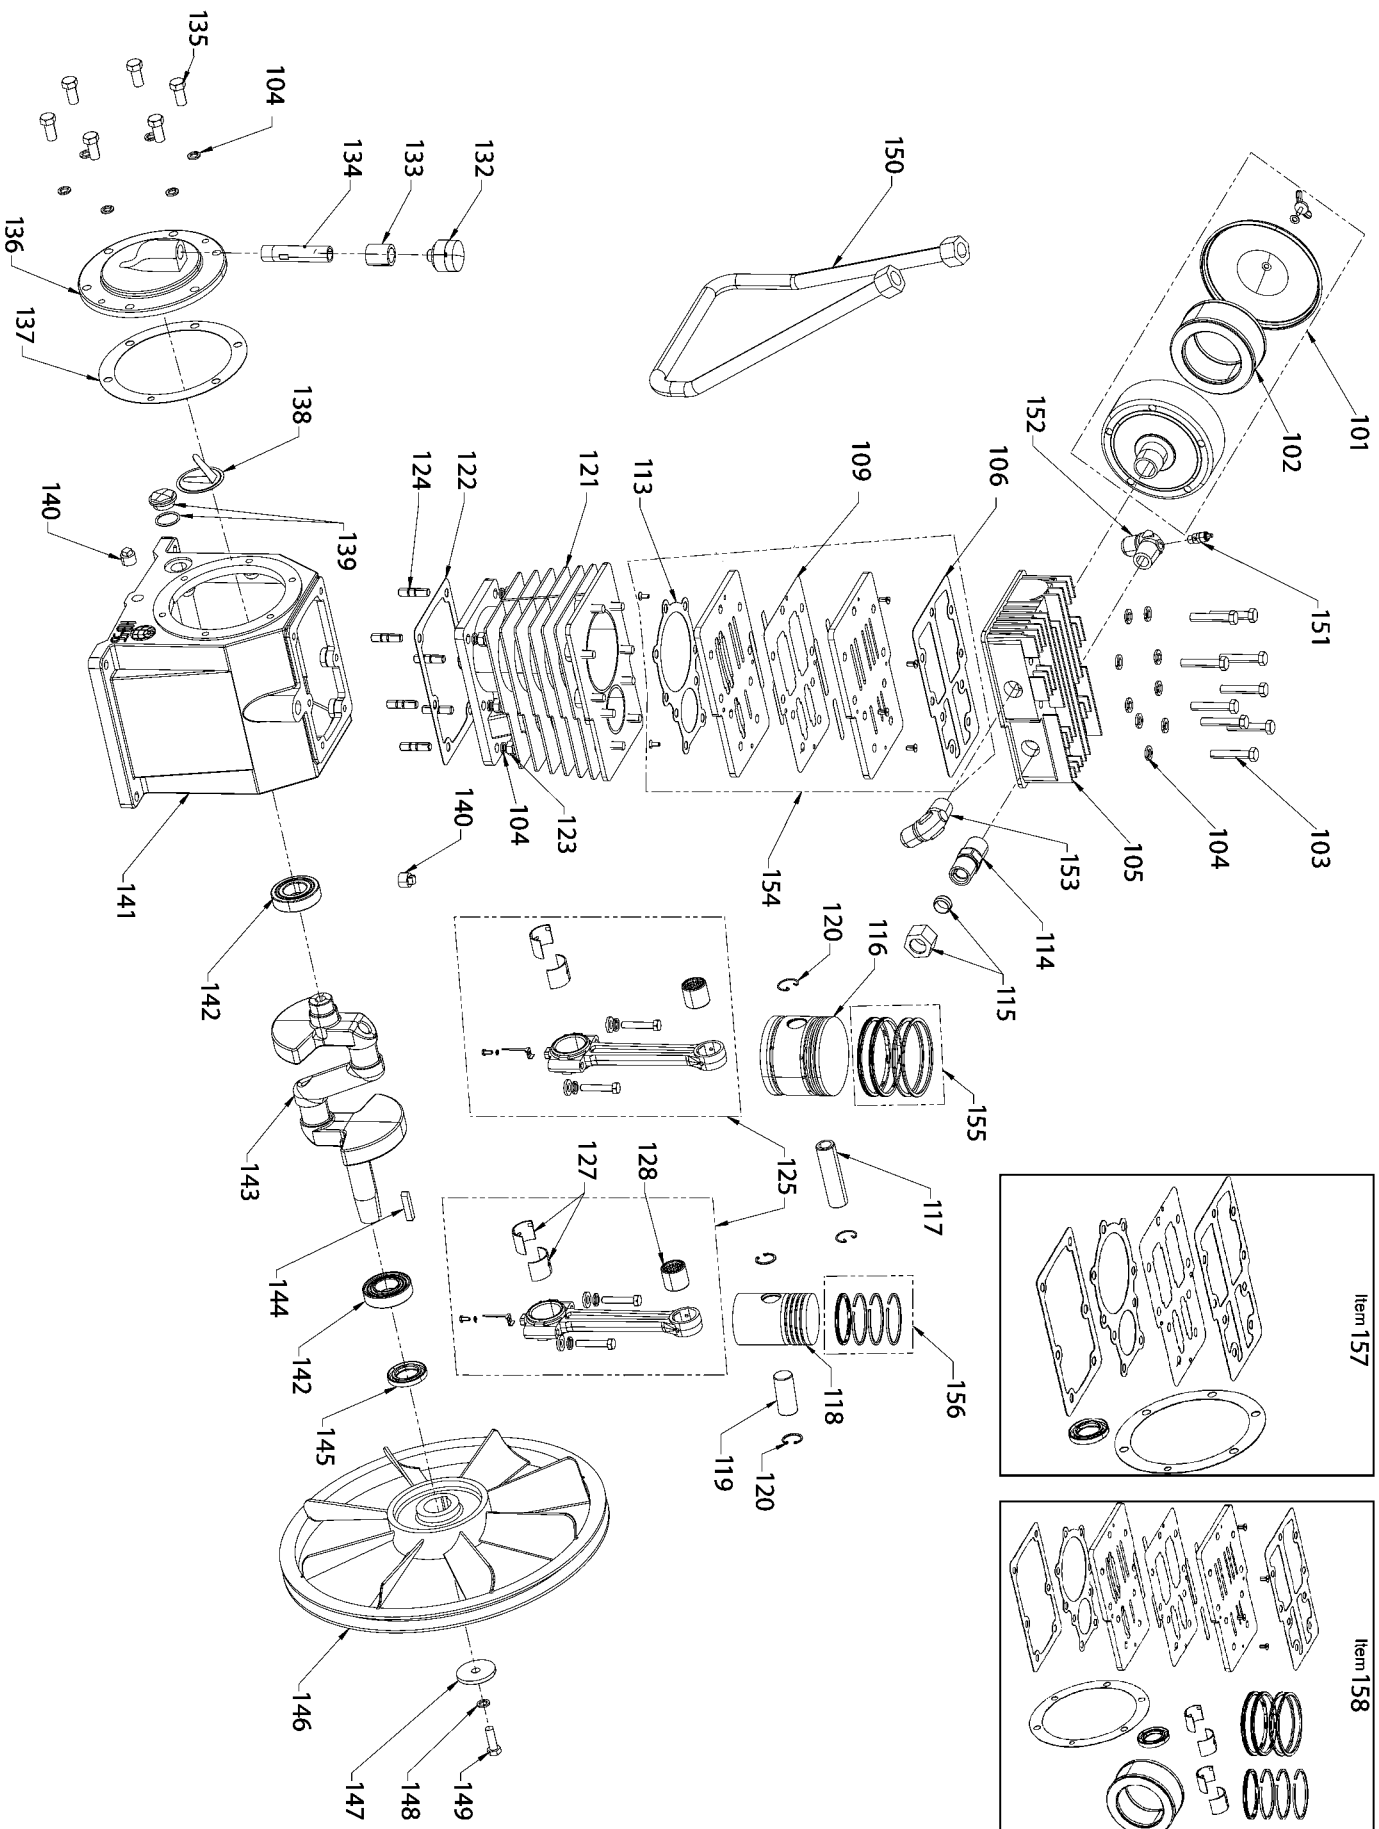

Parts drawing for manifold assembly 141-0286

Parts drawing for pump 040-0460 (HB55)

Parts List for DXCMV5048055 Type 0

Item Number	Part Number	Description	Qty Required
1	5140153-24	PULLEY	1
2	5140153-25	V-BELT	1
3	5140119-09	PET COCK	1
3	5140119-71	BUSHING	1
3	5140119-74	BUSHING	1
3	5140119-72	O-RING	2
4	5140119-75	INTERCONNECTING CORD	1
5	5140119-65	CHECK VALVE	1
6	5140153-26	NUT	4
7	5140121-84	COMPRESSION NUT	2
8	5140119-88	COMPRESSION NUT	1
9	5140153-27	NUT	4
10	5140153-28	LOCK NUT	2
11	5140153-29	SCREW	5
12	5140153-30	SCREW	4
13	5140153-31	SCREW	4
14	5140153-32	WASHER	5
15	5140153-33	WASHER	6
16	5140153-34	WASHER	8
17	5140153-35	SCREW	4
18	5140153-36	SCREW	2
19	5140153-37	SCREW	3
20	5140153-38	SET SCREW	2
21	5140119-69	ELBOW	1
22	5140119-63	CONNECTOR	2
23	5140119-90	STRAIN RELIEF	1
24	5140119-89	GROMMET	1

Parts List for DXCMV5048055 Type 0

Item Number	Part Number	Description	Qty Required
25	5140119-14	WARNING LABEL	1
26	5140119-13	WARNING LABEL	1
27	5140153-39	U-NUT	4
28	5140153-40	BRACKET	2
29	5140153-41	BELT GUARD	1
30	5140153-42	BELT GUARD	1
31	5140153-43	BLEEDER TUBE	1
32	5140119-70	TRANSFER TUBE	1
33	5140153-45	TRANSFER TUBE	1
34	5140119-00	KEY	1
35	5140153-46	MOTOR	1
36	5140120-40	MANIFOLD ASSY.	1
37	5140153-47	PUMP ASSEMBLY	1
38	5140119-64	ELBOW	1
101	5140153-48	FILTER ASSEMBLY	1
102	5140153-49	FILTER ELEMENT	1
103	5140153-50	HEAD BOLT	9
104	5140153-51	LOCK WASHER	22
105	5140153-52	CYLINDER HEAD	1
106	5140153-53	GASKET	1
109	5140153-54	GASKET	1
113	5140153-55	GASKET	1
114	5140119-63	CONNECTOR	1
115	5140121-84	COMPRESSION NUT	1
116	5140153-56	PISTON	1
117	5140153-57	WRIST PIN	1
118	5140153-58	PISTON	1