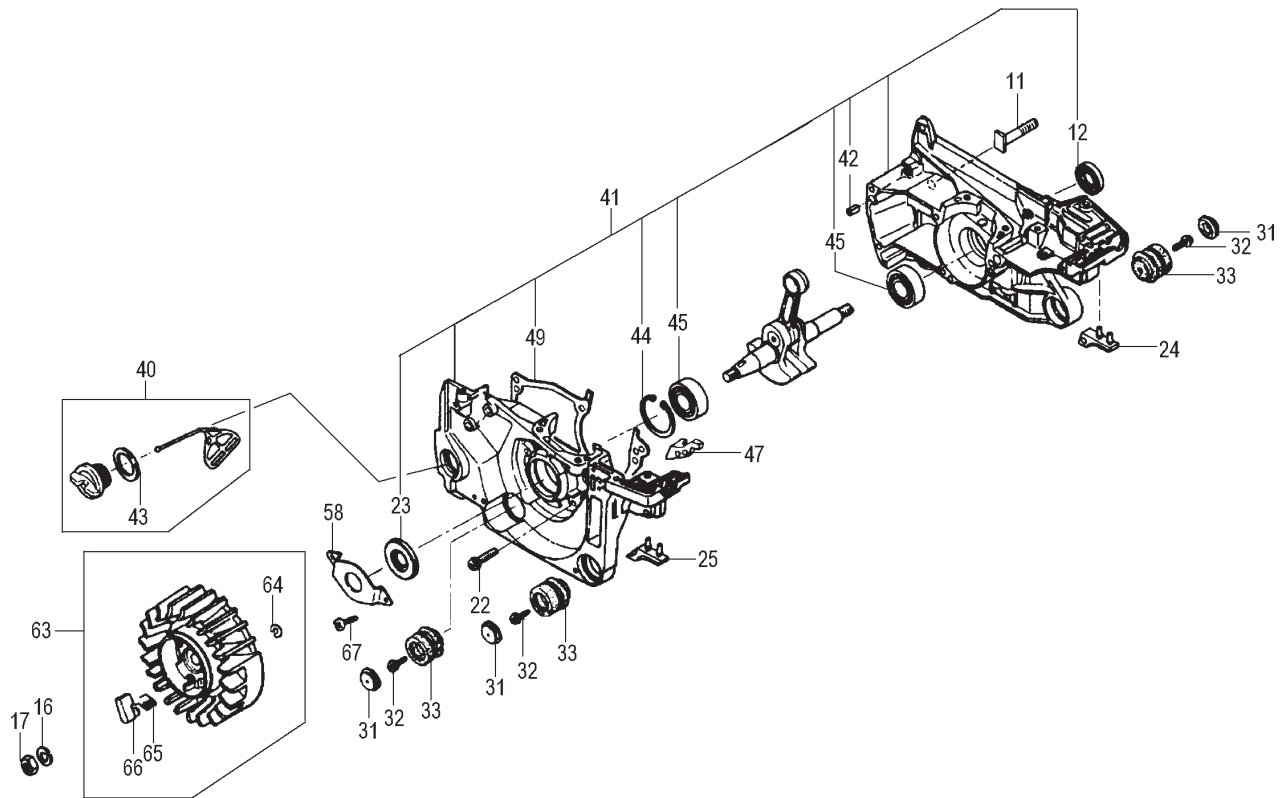

ITEM	PART NUMBER	DESCRIPTION	QTY	COMMENTS
1-3	0010409390	CYLINDER SET	1	Includes gasket
1-4	0170409320	GASKET,CYLINDER	1	
1-5	6843262520	SPECIAL SCREW,M5x20	4	
1-7	0040409380	DECOMPRESSION VALVE	1	
1-8	0200409320	DECOMPRESSION COVER	1	
1-31	0390409320	CIRCLIP	2	
1-32	0410409320	RING,PISTON	2	
1-33	0300409390	PISTON SET	1	Includes rings and circlips
1-34	0370409320	PIN,PISTON	1	
1-35	0360409320	COLLAR,PISTON PIN	2	
1-36	99962111581	BEARING,NEEDLE	1	
1-37	0460409380	CRANKSHAFT	1	
1-38	0680409320	KEY,WOODRUFF	1	

ITEM	PART NUMBER	DESCRIPTION	QTY	COMMENTS
2-11	1013262520	BOLT, BAR ADJUSTING	2	
2-12	99966152874	SEAL, OIL	1	
2-16	0650409320	WASHER, FLYWHEEL	1	
2-17	0660409320	NUT, FLYWHEEL	1	
2-22	6853262520	SCREW, SPECIAL, M5x25	5	
2-23	99966153572	SEAL, OIL	1	
2-24	2853262520	STOPPER, A	1	
2-25	2863262520	STOPPER, B	1	
2-31	2243262520	CAP, DAMPER A	3	
2-32	6883262520	SCREW, SPECIAL, M5x16	3	
2-33	2193262580	DAMPER, FRONT	3	
2-40	6423262590	CAP, OIL	1	
2-41	0720409390	CRANKCASE ASSY	1	Includes bearings, seals and gasket
2-42	0810409320	PIN	3	
2-43	5233262520	GASKET, OIL CAP	1	
2-44	0293262520	RING, STOP	1	
2-45	0890409380	BEARINGS	2	
2-47	1923262520	GROMMET, H-L	1	
2-49	0900409320	GASKET, CRANKCASE	1	
2-58	4663262520	PLATE	1	
2-63	1550409390	FLYWHEEL	1	
2-64	8593262520	RING, STOP E	2	
2-65	7900409320	SPRING, PAWL	2	
2-66	7880409320	PAWL, STARTER	2	
2-67	99416040101	SCREW, PS, 4X10	2	

ITEM	PART NUMBER	DESCRIPTION	QTY	COMMENTS
3-1	1530409390	COIL,IGNITION	1	
3-2	1780409320	CORD	1	
3-3	1570409390	CAP,SPARK PLUG	1	
3-5	0180409320	PLUG,SPARK	1	
3-6	2550409320	COVER,SPARK PLUG	1	
3-7	4850409320	CAP,RUBBER	1	
3-8	1790409380	CORD,STOP	1	
3-9	1700409380	SWITCH,STOP	1	
3-10	2660409320	COVER,STOP BUTTON	1	
3-11	6400409320	STAY,STOP BUTTON	1	
3-12	6913262520	SCREW,SPECIAL M5x10	1	
3-13	2500409320	TUBE,INSULATOR	1	
3-15	1620409390	SWITCH,STOP	1	
3-20	1450409380	DEFLECTOR,AIR	1	
3-25	2403262520	DAMPER SEAT	1	
3-35	6903262520	SCREW,SPECIAL M5x20	2	