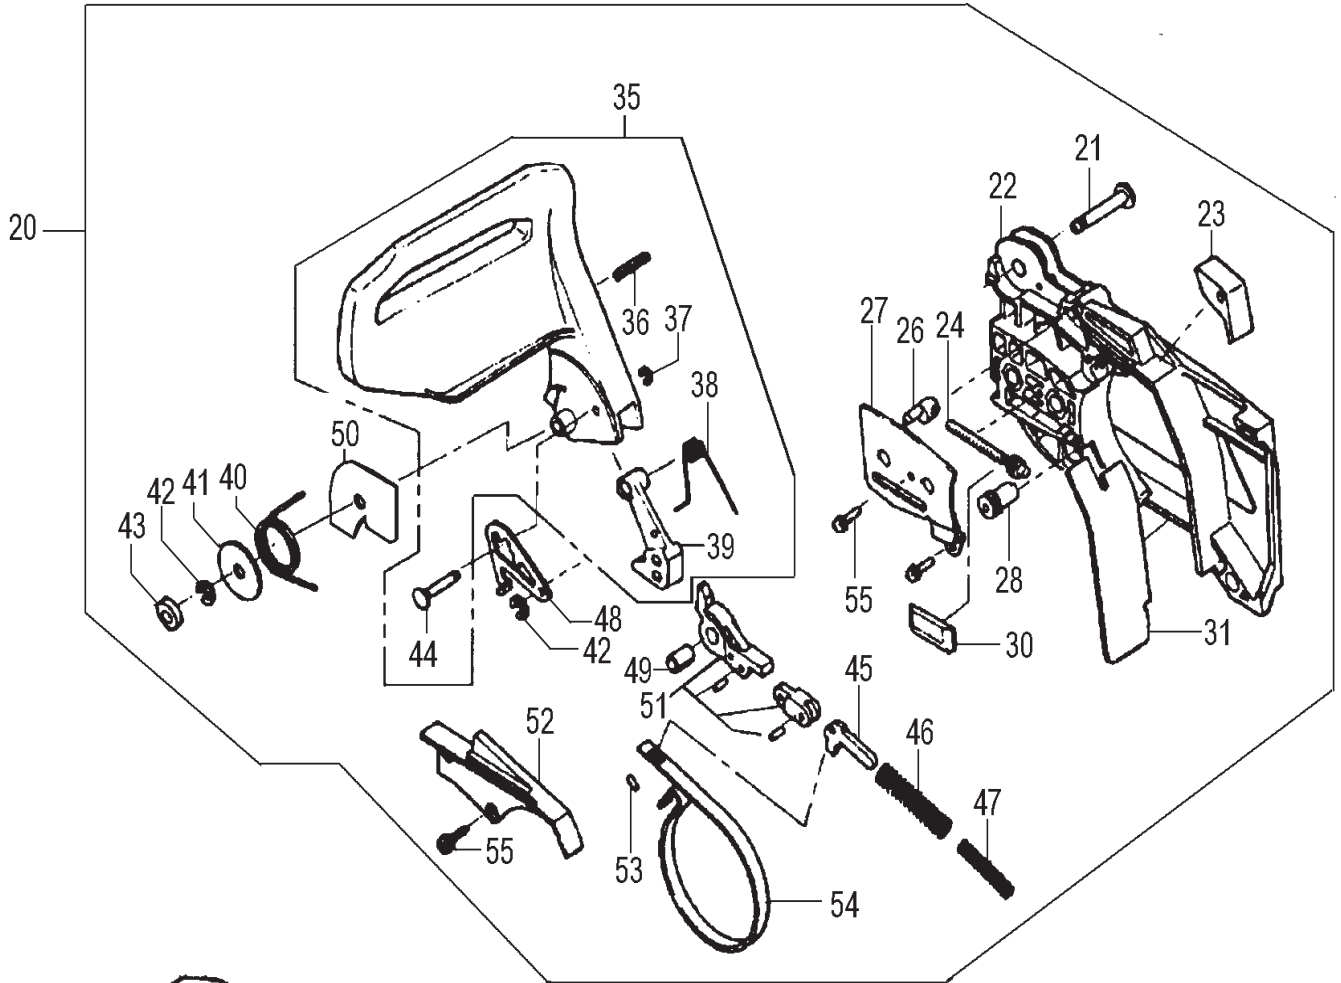

ITEM	PART NUMBER	DESCRIPTION	QTY	COMMENTS
9-20	0403262890	CASE,SIDE ASSY	1	
9-21	8033262520	SHAFT,HAND GUARD	1	
9-22	0393262580	CASE,SIDE	1	
9-23	2873262520	STOPPER,C	1	
9-24	1163262520	BOLT,CHAIN TENSIONER	1	
9-26	1153262520	BOSS,TENSIONER	1	
9-27	4623262520	PLATE,GUIDE B	1	
9-28	3003262520	GEAR	1	
9-30	4673262520	GUIDE	1	
9-31	3253262520	PROTECTOR,CHAIN	1	
9-35	8053262890	GUARD,FRONT HAND	1	
9-36	4993262620	PIN,SPRING	1	
9-37	8603262520	RING,STOP E	1	
9-38	8093262520	SPRING,WEIGHT	1	
9-39	8083262520	WEIGHT,HAND GUARD	1	
9-40	8043262520	SPRING,HAND GUARD	1	
9-41	5133262520	WASHER	1	
9-42	8593262520	RING,STOP E	2	
9-43	8023262520	SPACER	1	
9-44	8113262520	PIN	1	
9-45	3733262520	ARM,BRAKE	1	
9-46	3743262520	SPRING,BRAKE	1	
9-47	3743262620	SPRING,BRAKE	1	
9-48	3863262520	SUPPORT,BRAKE LINK	1	
9-49	3843262520	COLLAR	1	
9-50	1873262820	SHIELD	1	
9-51	3793262580	LINK,BRAKE	1	
9-52	3753262520	COVER,BRAKE LINK	1	
9-53	3763262520	HOLDER,BRAKE BAND	1	
9-54	3783262520	BAND,BRAKE	1	
9-55	6953262520	SCREW,SPECIAL M4x12	5