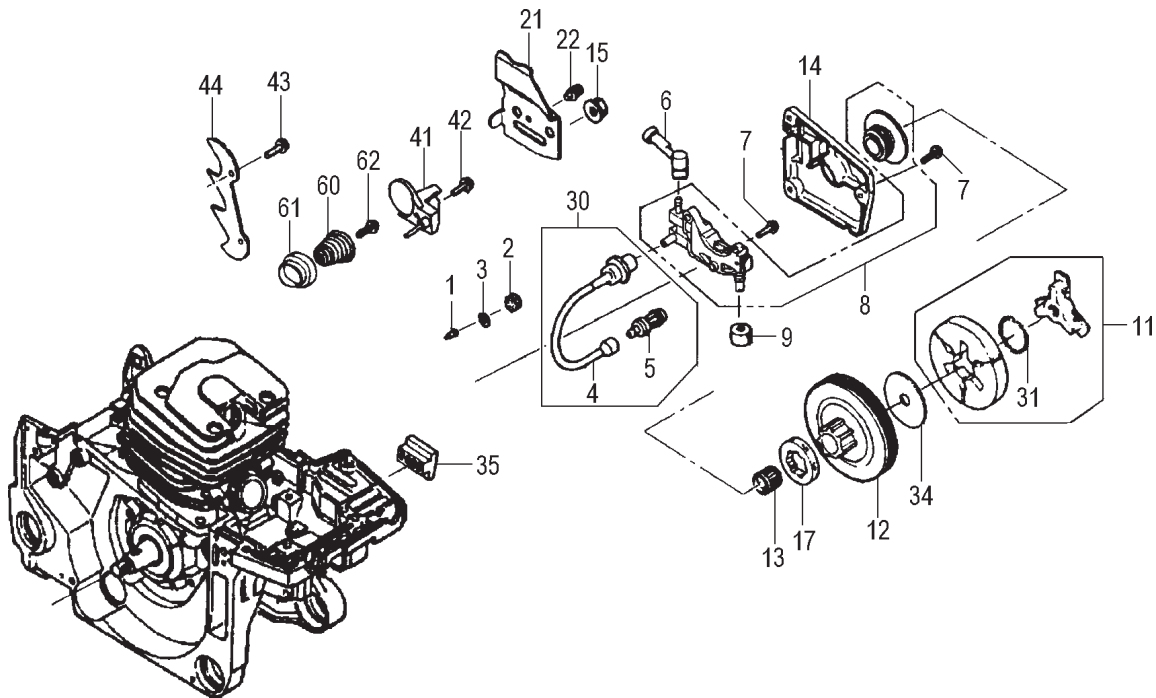

ITEM	PART NUMBER	DESCRIPTION	QTY	COMMENTS
1-3	0010409390	CYLINDER SET	1	Includes gasket
1-4	0170409320	GASKET,CYLINDER	1	
1-5	6843262520	SPECIAL SCREW,M5x20	4	
1-7	0040409380	DECOMPRESSION VALVE	1	
1-8	0200409320	DECOMPRESSION COVER	1	
1-31	0390409320	CIRCLIP	2	
1-32	0410409320	RING,PISTON	2	
1-33	0300409390	PISTON SET	1	Includes rings and circlips
1-34	0370409320	PIN,PISTON	1	
1-35	0360409320	COLLAR,PISTON PIN	2	
1-36	99962111581	BEARING,NEEDLE	1	
1-37	0460409380	CRANKSHAFT	1	
1-38	0680409320	KEY,WOODRUFF	1	

ITEM	PART NUMBER	DESCRIPTION	QTY	COMMENTS
2-11	1013262520	BOLT, BAR ADJUSTING	2	
2-12	99966152874	SEAL, OIL	1	
2-16	0650409320	WASHER, FLYWHEEL	1	
2-17	0660409320	NUT, FLYWHEEL	1	
2-22	6853262520	SCREW, SPECIAL, M5x25	5	
2-23	99966153572	SEAL, OIL	1	
2-24	2853262520	STOPPER, A	1	
2-25	2863262520	STOPPER, B	1	
2-31	2243262520	CAP, DAMPER A	3	
2-32	6883262520	SCREW, SPECIAL, M5x16	3	
2-33	2193262580	DAMPER, FRONT	3	
2-40	6423262590	CAP, OIL	1	
2-41	0720409390	CRANKCASE ASSY	1	Includes bearings, seals and gasket
2-42	0810409320	PIN	3	
2-43	5233262520	GASKET, OIL CAP	1	
2-44	0293262520	RING, STOP	1	
2-45	0890409380	BEARINGS	2	
2-47	1923262520	GROMMET, H-L	1	
2-49	0900409320	GASKET, CRANKCASE	1	
2-58	4663262520	PLATE	1	
2-63	1550409390	FLYWHEEL	1	
2-64	8593262520	RING, STOP E	2	
2-65	7900409320	SPRING, PAWL	2	
2-66	7880409320	PAWL, STARTER	2	
2-67	99416040101	SCREW, PS, 4X10	2	

ITEM	PART NUMBER	DESCRIPTION	QTY	COMMENTS
3-1	1530409390	COIL,IGNITION	1	
3-2	1780409320	CORD	1	
3-3	1570409390	CAP,SPARK PLUG	1	
3-5	0180409320	PLUG,SPARK	1	
3-6	2550409320	COVER,SPARK PLUG	1	
3-7	4850409320	CAP,RUBBER	1	
3-8	1790409380	CORD,STOP	1	
3-9	1700409380	SWITCH,STOP	1	
3-10	2660409320	COVER,STOP BUTTON	1	
3-11	6400409320	STAY,STOP BUTTON	1	
3-12	6913262520	SCREW,SPECIAL M5x10	1	
3-13	2500409320	TUBE,INSULATOR	1	
3-15	1620409390	SWITCH,STOP	1	
3-20	1450409380	DEFLECTOR,AIR	1	
3-25	2403262520	DAMPER SEAT	1	
3-35	6903262520	SCREW,SPECIAL M5x20	2	