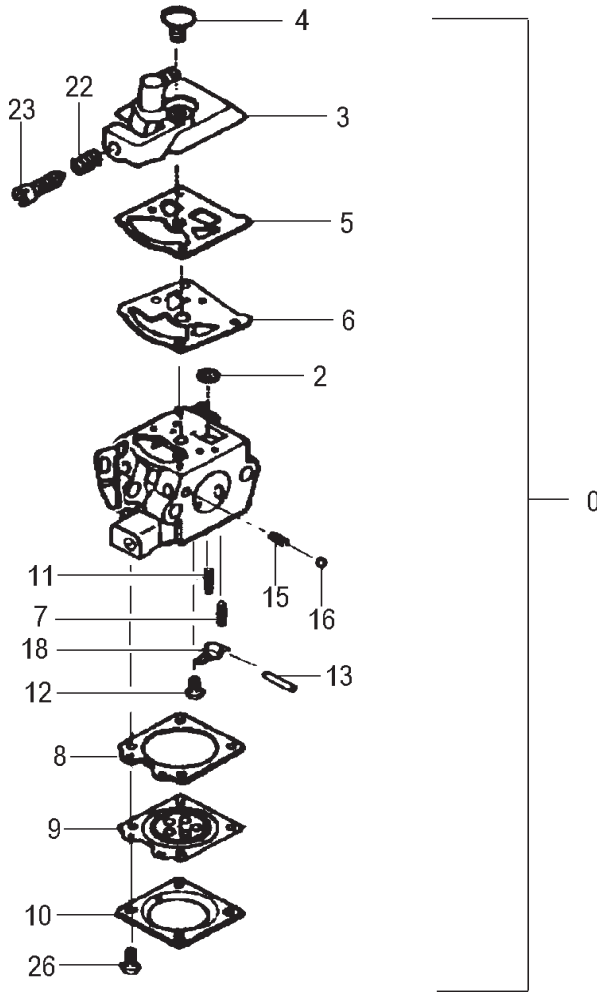

ITEM	PART NUMBER	DESCRIPTION	QTY	COMMENTS
7-0	4552533890	CARBURETOR SET	1	Includes gasket
7-2	57825007200	SCREEN,INLET	1	
7-3	5752533080	BODY,PUMP	1	
7-4	51425001200	SCREW,SET	1	
7-5	~ ~ ~	GASKET,PUMP	1	~ Included in 650.25001.910 Carb Kit
7-6	~ ~ ~	DIAPHRAGM,PUMP	1	(items not sold individually)
7-7	6032501220	NEEDLE VALVE	1	
7-8	~ ~ ~	GASKET,DIAPHRAGM	1	
7-9	~ ~ ~	DIAPHRAGM,METERING	1	
7-10	47625004200	COVER,DIAPHRAGM	1	
7-11	4772508020	SPRING,VALVE	1	
7-12	54625001200	SCREW,SET,HINGE PIN	1	
7-13	60525001200	PIN,HINGE	1	
7-15	49625032200	SPRING,CHOKE	1	
7-16	56725032200	BALL,STEEL	1	
7-18	47325001200	HINGE,VALVE	1	
7-22	46325006200	SPRING,IDLE ADJUST	1	
7-23	4622533020	SCREW,IDLE ADJUST	1	
7-26	54825012200	SCREW,SET	4