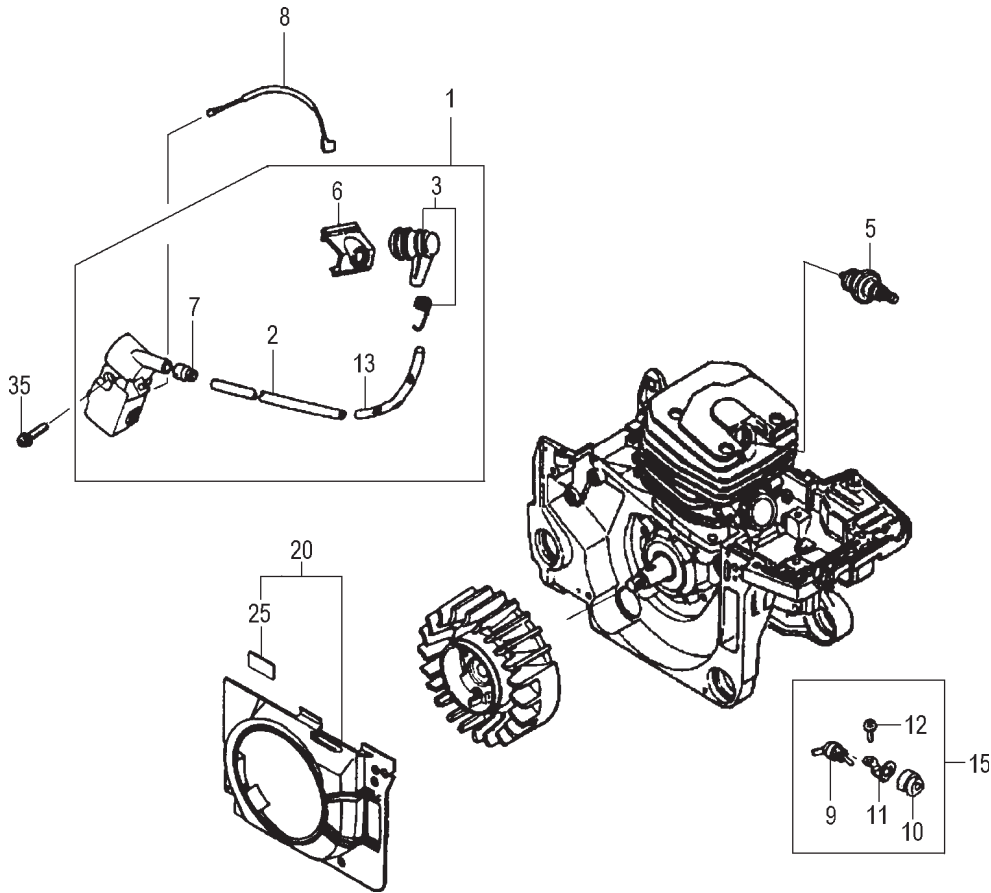

ITEM	PART NUMBER	DESCRIPTION	QTY	COMMENTS
1-3	0010409390	CYLINDER SET	1	Includes gasket
1-4	0170409320	GASKET,CYLINDER	1	
1-5	6843262520	SPECIAL SCREW,M5x20	4	
1-7	0040409380	DECOMPRESSION VALVE	1	
1-8	0200409320	DECOMPRESSION COVER	1	
1-31	0390409320	CIRCLIP	2	
1-32	0410409320	RING,PISTON	2	
1-33	0300409390	PISTON SET	1	Includes rings and circlips
1-34	0370409320	PIN,PISTON	1	
1-35	0360409320	COLLAR,PISTON PIN	2	
1-36	99962111581	BEARING,NEEDLE	1	
1-37	0460409380	CRANKSHAFT	1	
1-38	0680409320	KEY,WOODRUFF	1	

ITEM	PART NUMBER	DESCRIPTION	QTY	COMMENTS
2-11	1013262520	BOLT, BAR ADJUSTING	2	
2-12	99966152874	SEAL, OIL	1	
2-16	0650409320	WASHER, FLYWHEEL	1	
2-17	0660409320	NUT, FLYWHEEL	1	
2-22	6853262520	SCREW, SPECIAL, M5x25	5	
2-23	99966153572	SEAL, OIL	1	
2-24	2853262520	STOPPER, A	1	
2-25	2863262520	STOPPER, B	1	
2-31	2243262520	CAP, DAMPER A	3	
2-32	6883262520	SCREW, SPECIAL, M5x16	3	
2-33	2193262580	DAMPER, FRONT	3	
2-40	6423262590	CAP, OIL	1	
2-41	0720409390	CRANKCASE ASSY	1	Includes bearings, seals and gasket
2-42	0810409320	PIN	3	
2-43	5233262520	GASKET, OIL CAP	1	
2-44	0293262520	RING, STOP	1	
2-45	0890409380	BEARINGS	2	
2-47	1923262520	GROMMET, H-L	1	
2-49	0900409320	GASKET, CRANKCASE	1	
2-58	4663262520	PLATE	1	
2-63	1550409390	FLYWHEEL	1	
2-64	8593262520	RING, STOP E	2	
2-65	7900409320	SPRING, PAWL	2	
2-66	7880409320	PAWL, STARTER	2	
2-67	99416040101	SCREW, PS, 4X10	2	

ITEM	PART NUMBER	DESCRIPTION	QTY	COMMENTS
3-1	1530409390	COIL,IGNITION	1	
3-2	1780409320	CORD	1	
3-3	1570409390	CAP,SPARK PLUG	1	
3-5	0180409320	PLUG,SPARK	1	
3-6	2550409320	COVER,SPARK PLUG	1	
3-7	4850409320	CAP,RUBBER	1	
3-8	1790409380	CORD,STOP	1	
3-9	1700409380	SWITCH,STOP	1	
3-10	2660409320	COVER,STOP BUTTON	1	
3-11	6400409320	STAY,STOP BUTTON	1	
3-12	6913262520	SCREW,SPECIAL M5x10	1	
3-13	2500409320	TUBE,INSULATOR	1	
3-15	1620409390	SWITCH,STOP	1	
3-20	1450409380	DEFLECTOR,AIR	1	
3-25	2403262520	DAMPER SEAT	1	
3-35	6903262520	SCREW,SPECIAL M5x20	2	