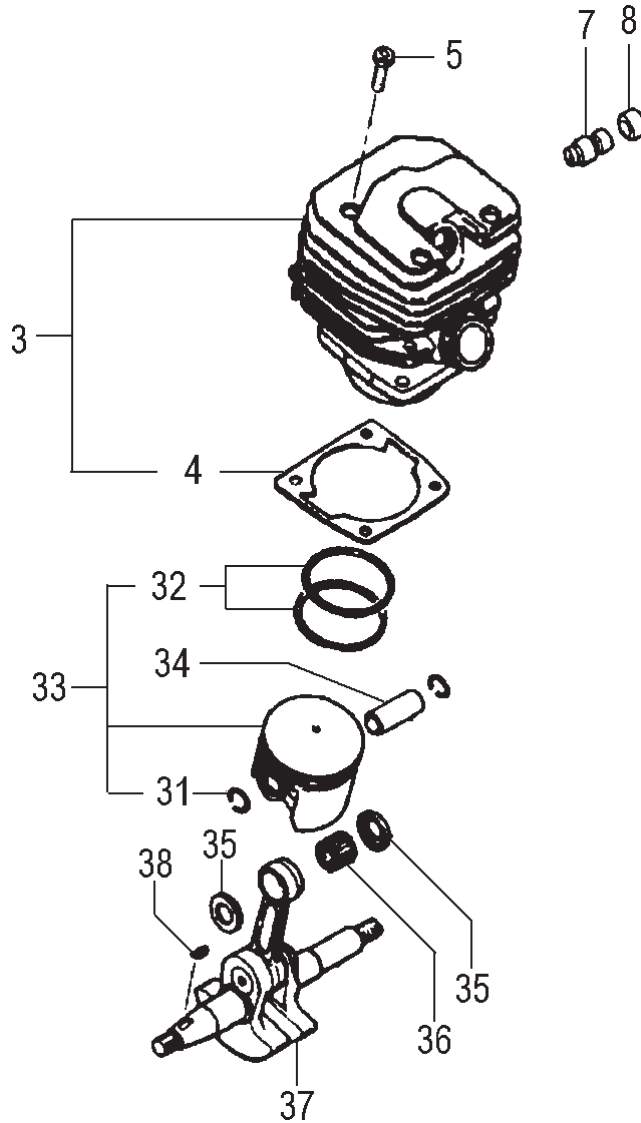

ITEM	PART NUMBER	DESCRIPTION	QTY	COMMENTS
1-3	0010409390	CYLINDER SET	1	Includes gasket
1-4	0170409320	GASKET,CYLINDER	1	
1-5	6843262520	SPECIAL SCREW,M5x20	4	
1-7	0040409380	DECOMPRESSION VALVE	1	
1-8	0200409320	DECOMPRESSION COVER	1	
1-31	0390409320	CIRCLIP	2	
1-32	0410409320	RING,PISTON	2	
1-33	0300409390	PISTON SET	1	Includes rings and circlips
1-34	0370409320	PIN,PISTON	1	
1-35	0360409320	COLLAR,PISTON PIN	2	
1-36	99962111581	BEARING,NEEDLE	1	
1-37	0460409380	CRANKSHAFT	1	
1-38	0680409320	KEY,WOODRUFF	1	

ITEM	PART NUMBER	DESCRIPTION	QTY	COMMENTS
2-11	1013262520	BOLT, BAR ADJUSTING	2	
2-12	99966152874	SEAL, OIL	1	
2-16	0650409320	WASHER, FLYWHEEL	1	
2-17	0660409320	NUT, FLYWHEEL	1	
2-22	6853262520	SCREW, SPECIAL, M5x25	5	
2-23	99966153572	SEAL, OIL	1	
2-24	2853262520	STOPPER, A	1	
2-25	2863262520	STOPPER, B	1	
2-31	2243262520	CAP, DAMPER A	3	
2-32	6883262520	SCREW, SPECIAL, M5x16	3	
2-33	2193262580	DAMPER, FRONT	3	
2-40	6423262590	CAP, OIL	1	
2-41	0720409390	CRANKCASE ASSY	1	Includes bearings, seals and gasket
2-42	0810409320	PIN	3	
2-43	5233262520	GASKET, OIL CAP	1	
2-44	0293262520	RING, STOP	1	
2-45	0890409380	BEARINGS	2	
2-47	1923262520	GROMMET, H-L	1	
2-49	0900409320	GASKET, CRANKCASE	1	
2-58	4663262520	PLATE	1	
2-63	1550409390	FLYWHEEL	1	
2-64	8593262520	RING, STOP E	2	
2-65	7900409320	SPRING, PAWL	2	
2-66	7880409320	PAWL, STARTER	2	
2-67	99416040101	SCREW, PS, 4X10	2	

ITEM	PART NUMBER	DESCRIPTION	QTY	COMMENTS
3-1	1530409390	COIL,IGNITION	1	
3-2	1780409320	CORD	1	
3-3	1570409390	CAP,SPARK PLUG	1	
3-5	0180409320	PLUG,SPARK	1	
3-6	2550409320	COVER,SPARK PLUG	1	
3-7	4850409320	CAP,RUBBER	1	
3-8	1790409380	CORD,STOP	1	
3-9	1700409380	SWITCH,STOP	1	
3-10	2660409320	COVER,STOP BUTTON	1	
3-11	6400409320	STAY,STOP BUTTON	1	
3-12	6913262520	SCREW,SPECIAL M5x10	1	
3-13	2500409320	TUBE,INSULATOR	1	
3-15	1620409390	SWITCH,STOP	1	
3-20	1450409380	DEFLECTOR,AIR	1	
3-25	2403262520	DAMPER SEAT	1	
3-35	6903262520	SCREW,SPECIAL M5x20	2	