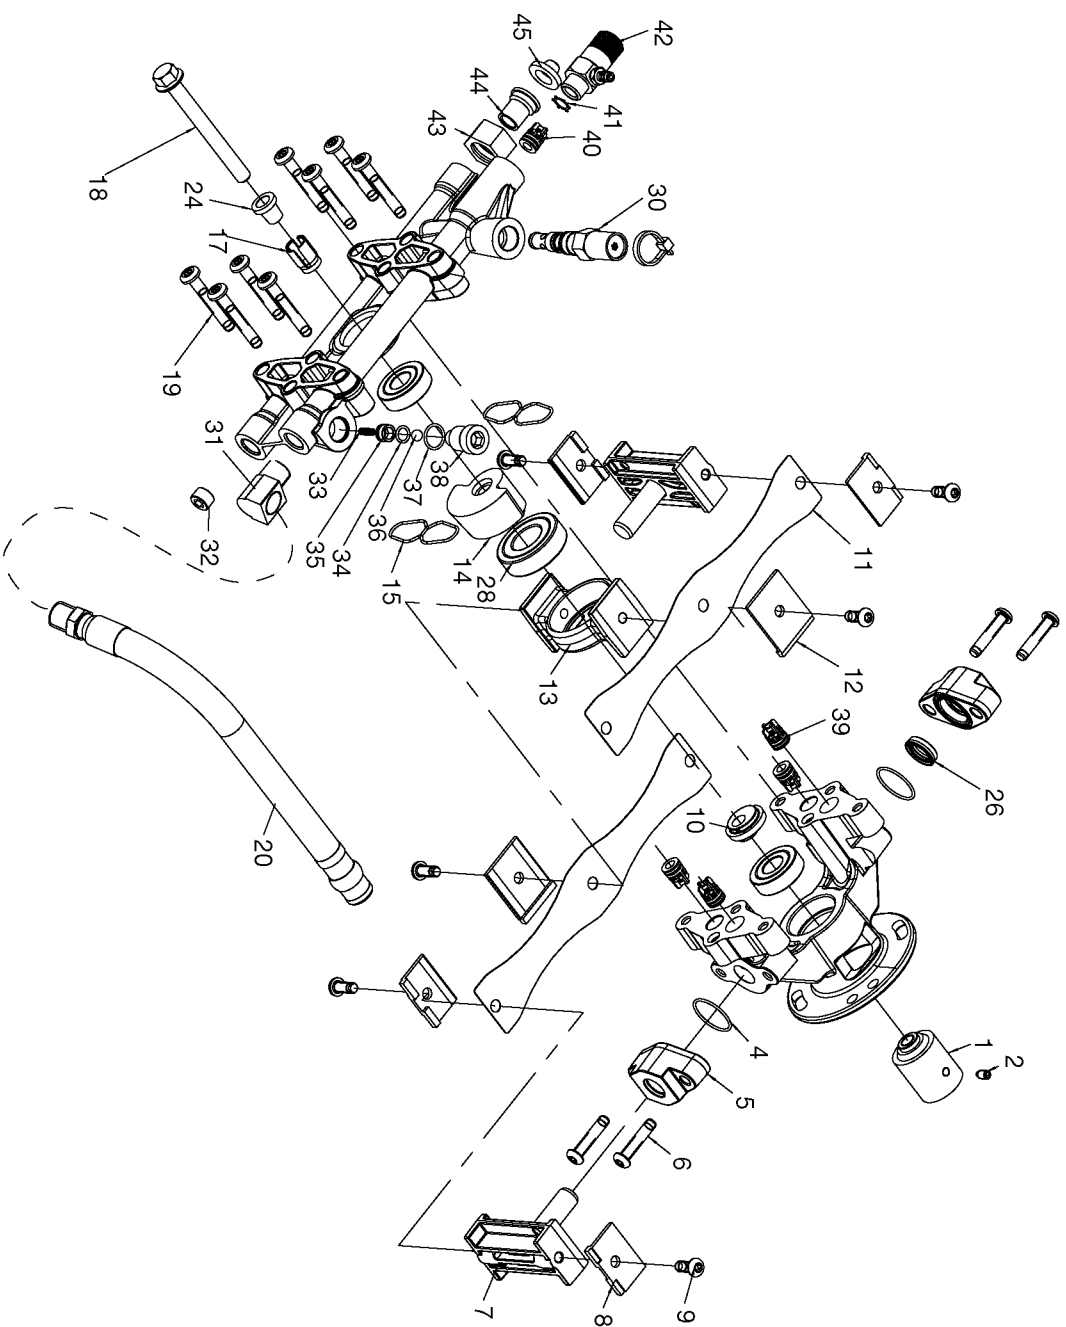

D26776- DevilBISS PUMP