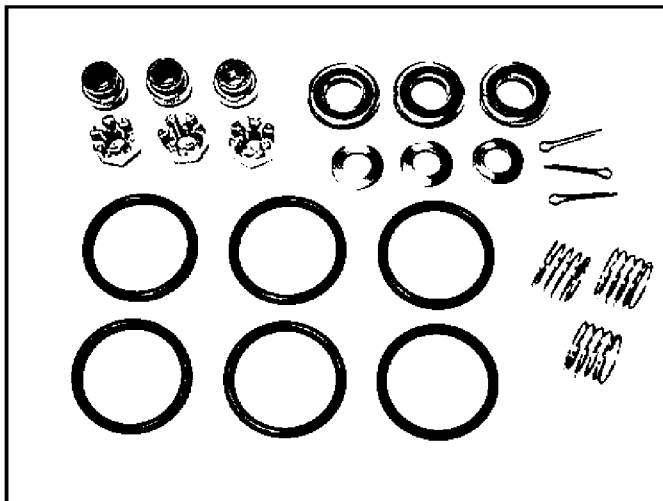

15667 Water Seal Kit

Note: The cotter pins in this kit are optional.

P142 Valve Kit

15048 Inlet Valve Kit

Note: The cotter pins in this kit are optional.

Parts List for EXPRO2530 Type 0

Item Number	Part Number	Description	Qty Required
1	15667	KIT SEAL	1
2	P142	KIT VALVE CAT 34052	1
3	000000-00	No Longer Available	1
4	000000-00	No Longer Available	1
5	P260	CAP OIL CAT 45690	1
6	P186	ORING CAT 14179	1
7	A03527	PLUG DRAIN CAT 44842	1
8	000000-00	No Longer Available	3
9	000000-00	No Longer Available	1
10	000000-00	No Longer Available	1
11	P262	SEAL SIGHTGLASS OIL	1
12	92241	GAUGE	1
13	000000-00	No Longer Available	1
14	000000-00	No Longer Available	1
15	000000-00	No Longer Available	1
16	000000-00	No Longer Available	1
17	000000-00	No Longer Available	1
18	000000-00	No Longer Available	1
19	000000-00	No Longer Available	1
20	000000-00	No Longer Available	1
21	000000-00	No Longer Available	1
22	000000-00	No Longer Available	1
23	000000-00	No Longer Available	1
24	000000-00	No Longer Available	1
25	000000-00	No Longer Available	1
27	000000-00	No Longer Available	1
28	000000-00	No Longer Available	1