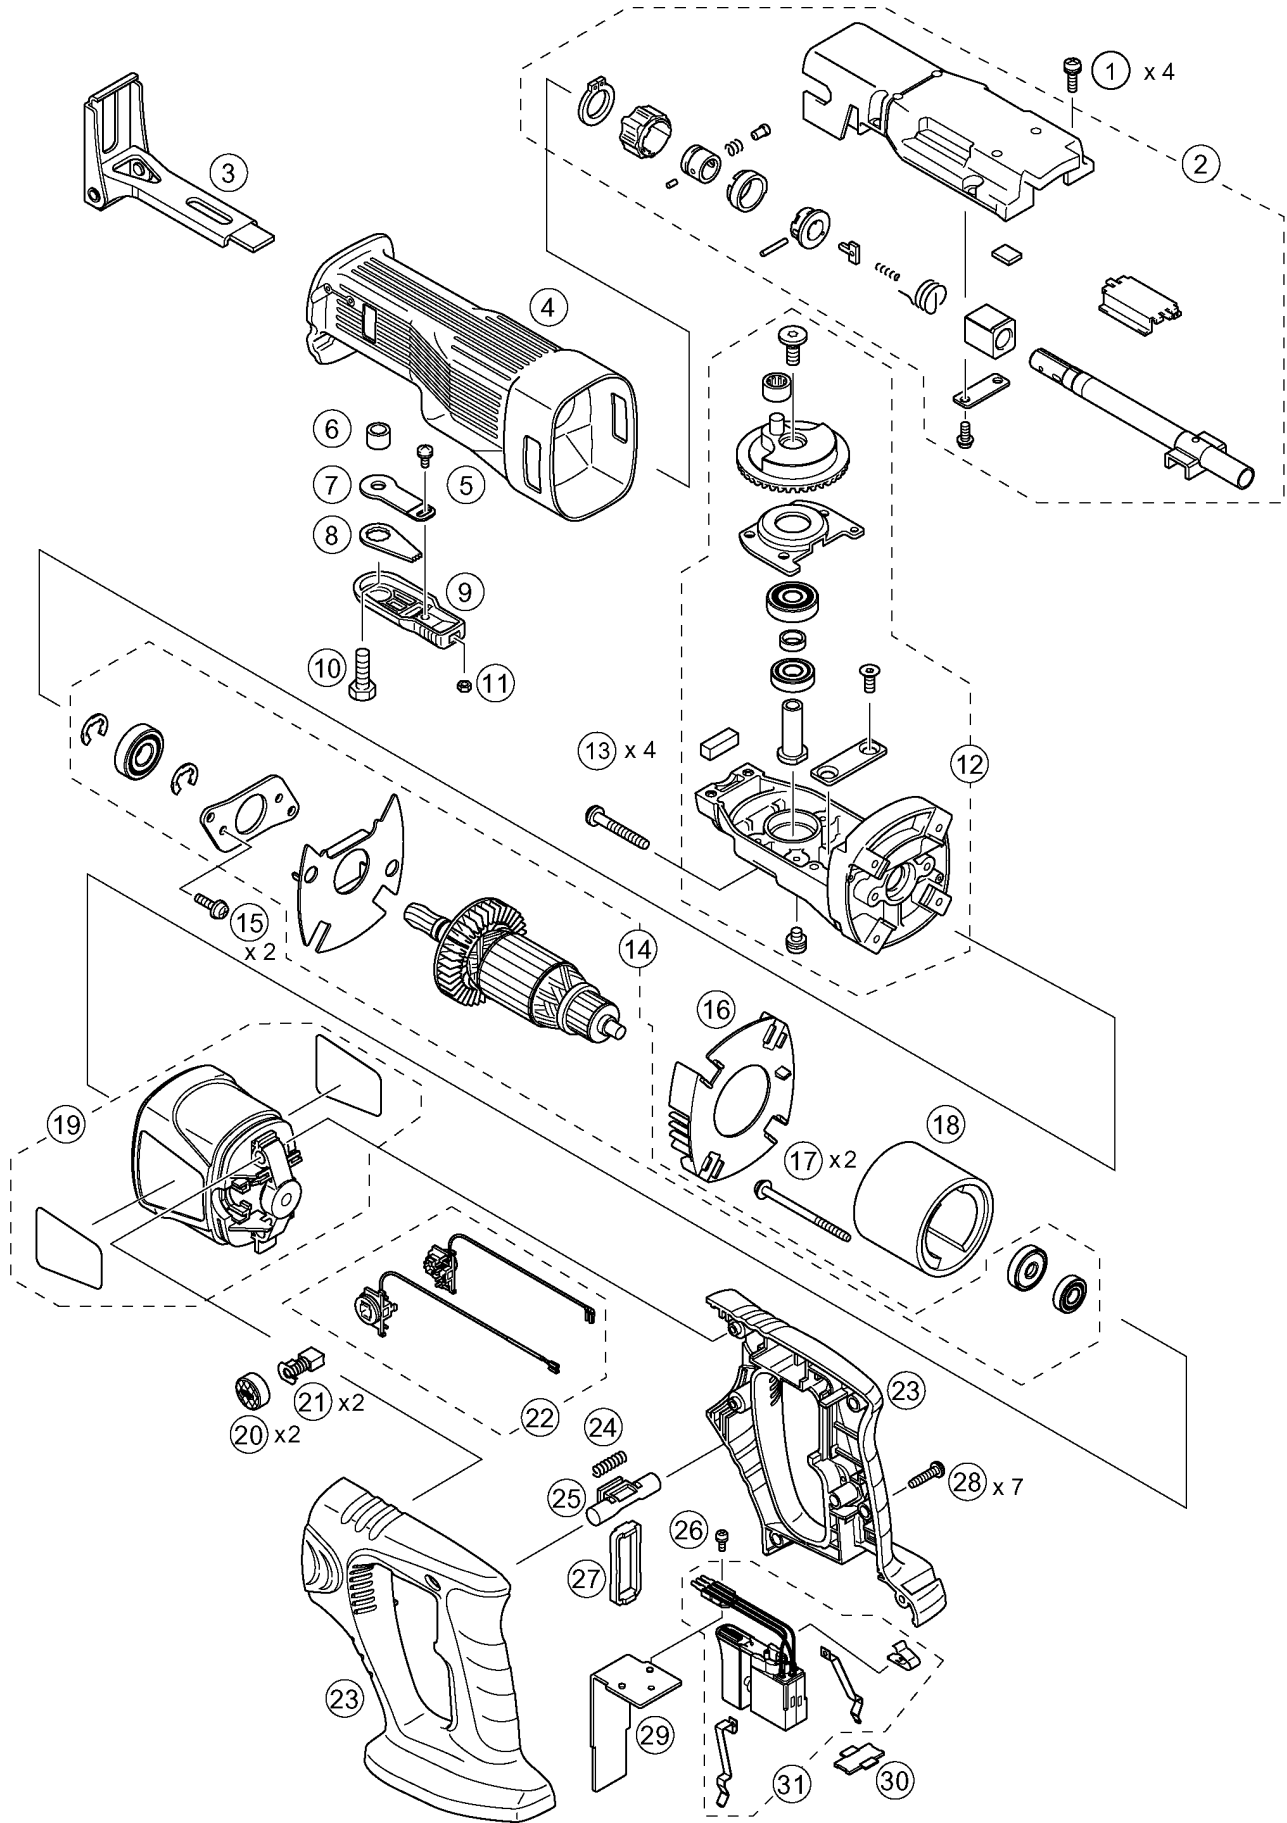

5 EXPLODED VIEW

6 REPLACEMENT PARTS LIST

NOTE:

*B=only available as set

*C=available individually

Ref.No.	Part No.	Part Name & Description	Remarks		Per Unit
1	WEY3544K6708	SCREW	*C	M5*18	4
2	WEY3544S1168	BLADE CLAMP BLOCK			1
3	WEY3544K0228	SHOE			1
4	WEY3544H3648	INSULATED RUBBER BOOT			1
5	WEY3544K6278	SCREW		M4*10	1
6	WEY3544K0478	SLEEVE			1
7	WEY3544K1168	INNER PLATE			1
8	WEY3544K1178	LOCK PLATE			1
9	WEY3544K1558	SHOE LOCK LEVER			1
10	WEY3544K6398	HEXAGONAL HEAD BOLT		M8*25	1
11	WEY3544K6428	HEXAGONAL NUT		M4	1
12	WEY3544S1768	GEAR CASE BLOCK			1
13	WEY3544L9388	TAPPING SCREW	*C	5*35	4
14	WEY3544L4628	MOTOR ROTOR ASSEMBLY			1
15	WEY3544L6218	SCREW	*C	M4*12	2
16	WEY3544L0478	BAFFLE PLATE			1
17	WEY3544L9668	TAPPING SCREW	*C	4*60	2
18	WEY3544L1188	STATOR			1
19	WEY3544K0538	MOTOR HOUSING			1
20	WEY3544K0558	HOLDER CAP	*B	(2PCS/PK)	2
21	WEY3544L4638	CARBON BRUSH	*B	(2PCS/PK)	2
22	WEY3544L4368	BRUSH HOLDER			1ST
23	WEY3544K3078	HOUSING AB SET			1
24	WEY3544L0178	SPRING			1
25	WEY3544Y3568	RELEASE LEVER			1
26	WEY3544L6208	SCREW		M3*8	1
27	WEY3544L0088	SWITCH FRAME			1
28	WEY3544K9218	TAPPING SCREW	*C	4*18	7
29	WEY3544L2568	HEAT SINK			1
30	WEY3544L0208	HOLDER PLATE			1
31	WEY3544Y2008	SWITCH			1
-	WEY3544K8108	OPERATING INSTRUCTIONS			1

**Battery Pack, and Tool Case are available as an optional accessory.

See the nearest sales dealer for details.

***For replacement parts of charger, see the charger service manual.

Charger complete set is available as an optional accessory. See the nearest sales dealer for details.