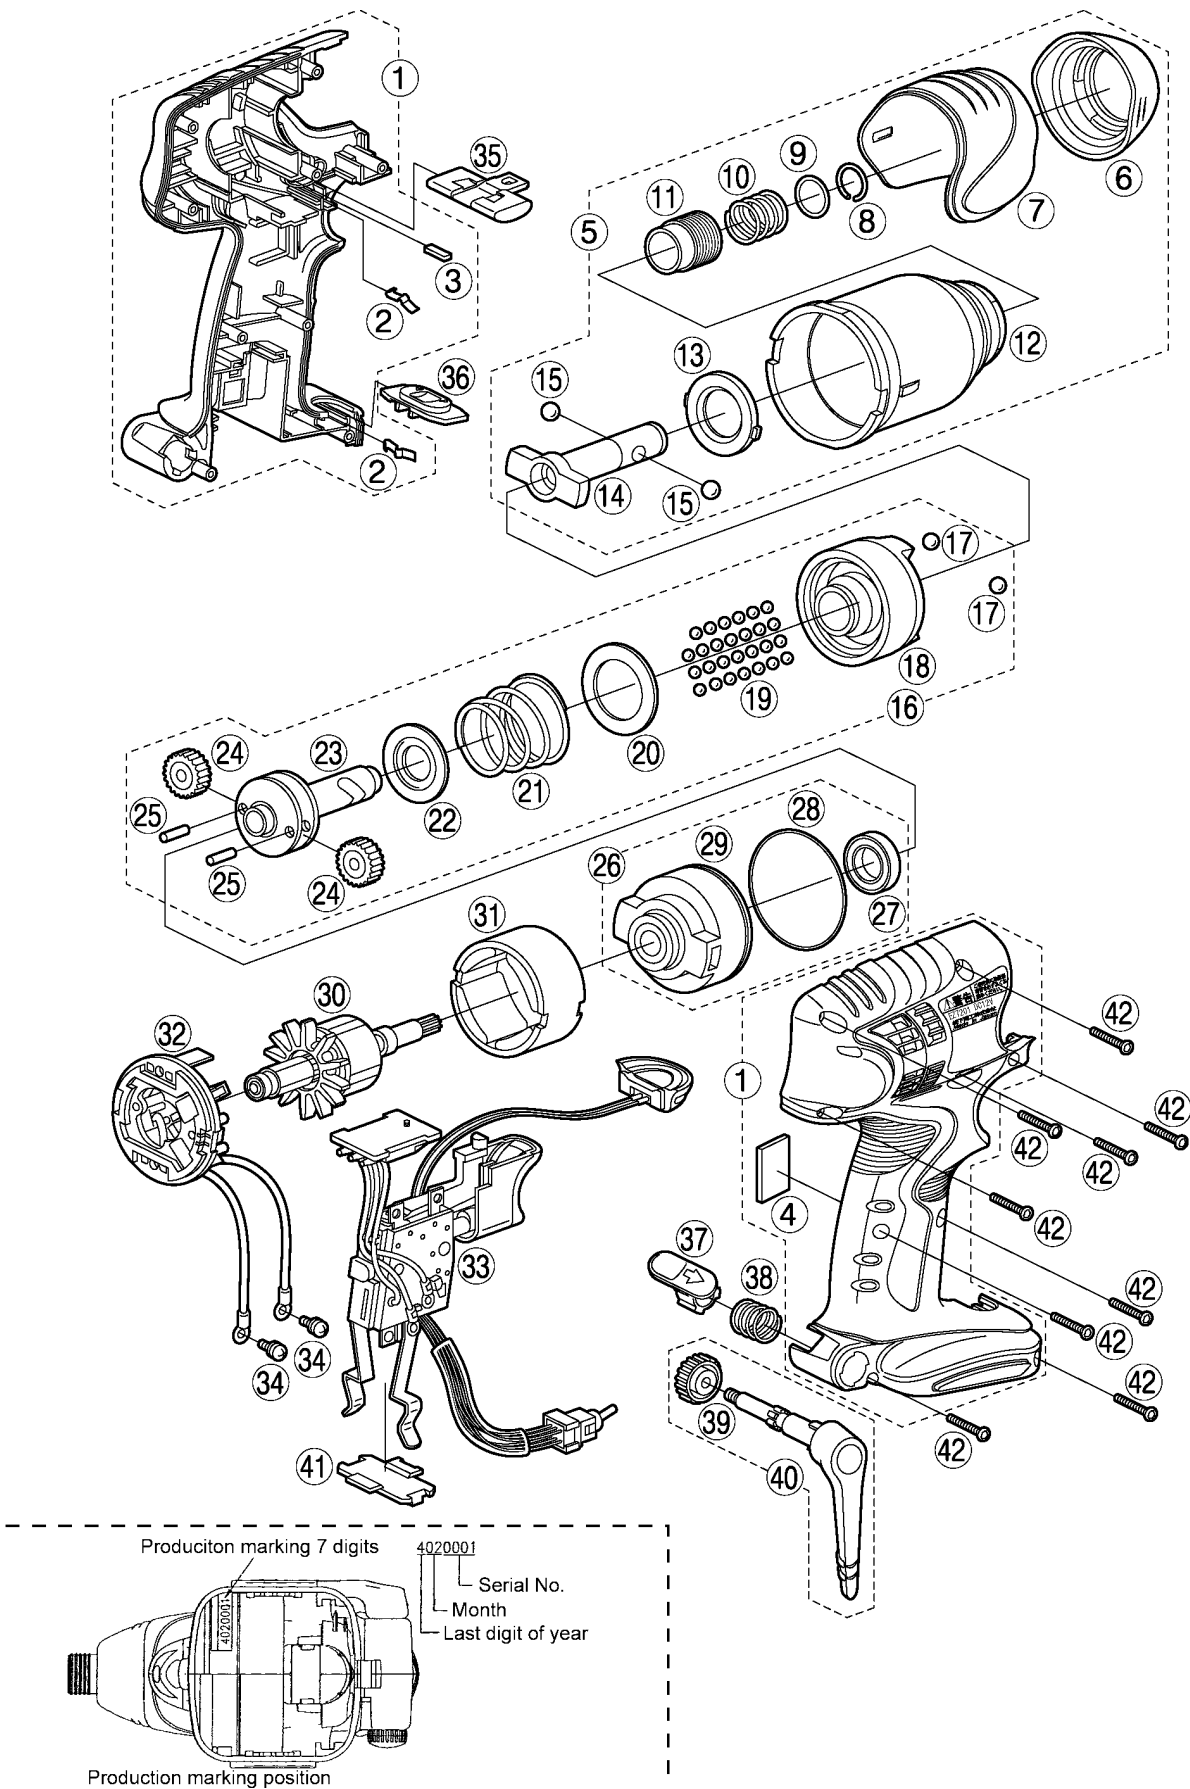

5 EXPLODED VIEW

6 REPLACEMENT PARTS LIST

NOTE:

*B=only available as set

*C=available individually

Ref.No.	Part No.	Part Name & Description		Remarks	Per Unit
1	WEY7201K3078	HOUSING AB SET			1
2	EY6481L0177	CLICK SPRING	*C		2
3	WEY7201L0317	CUSHION	*B	(2PCS/PK) 4*10*2	2
4	WEY7201L0327	CUSHION		4.0*23*33	1
5	WEY7201H4057	FIXATION COVER ASSEMBLY			1
6	WEY7201K3107	NOSE PROTECTOR			1
7	WEY7201H3207	PROTECTOR			1
8	WEY6507K1167	C-TYPE RING			1
9	WEY6507L0857	THRUST PLATE			1
10	WEY6507L0197	BIT HOLDER SPRING			1
11	WEY6507K3717	BIT HOLDER			1
12	WEY7201S3307	FIXATION COVER			1
13	WEY6505L0867	SLIDER			1
14	WEY7201L1127	ANVIL			1
15	WEY6507L6977	STEEL BALL	*B	(2PCS/PK) ϕ 5/32	2
16	WEY7201L1067	DRIVING SHAFT ASSEMBLY			1
17	WEY7201L6967	STEEL BALL	*B	(2PCS/PK) ϕ 7/32	2
18	WEY7201L1377	HAMMER			1
19	WEY7300L6957	STEEL BALL	*B	(27PCS/PK)	27
20	WEY6505L0897	THRUST PLATE			1
21	WEY7201L0157	HAMMER SPRING			1
22	WEY6508L1147	SPRING FIXING PLATE			1
23	WEY7201L1137	DRIVING SHAFT			1
24	WEY6506L1357	PLANET GEAR	*B	(2PCS/PK)	2
25	WEY6506L1347	PIN	*B	(2PCS/PK)	2
26	WEY7201L0027	MOTOR MOUNTING PLATE ASSEMBLY			1
27	WEY7201L4957	BEARING			1
28	WEY7201L0987	O-RING		ϕ 41	1
29	WEY7201L3747	MOTOR MOUNTING PLATE			1
30	WEY7201L1467	MOTOR ROTOR ASSEMBLY			1
31	WEY7201L1187	STATOR			1
32	WEY7201L2307	BRUSH ASSEMBLY			1
33	WEY7201K2007	SWITCH			1
34	EY6261B6027	SEMS SCREW	*C	K3-6	2
35	WEY7201Y3247	F/R SELECTOR HANDLE			1
36	WEY7201Y3257	IMPACT MODE SELECTOR SWITCH			1
37	WEY7201Y3267	BELT HOOK LOCK LEVER			1
38	WEY7201L0167	SPRING			1
39	WEY6470K3187	BELT HOOK BOLT			1
40	WEY7201Y3317	BELT HOOK			1
41	EY6230L0207	DUST PREVENTIVE PLATE			▲ 1
42	EY6230K9218	TORX TAPPING SCREW	*C	K3*20	▲ 9
-	WEY7201K8108	OPERATING INSTRUCTIONS			▲ 1