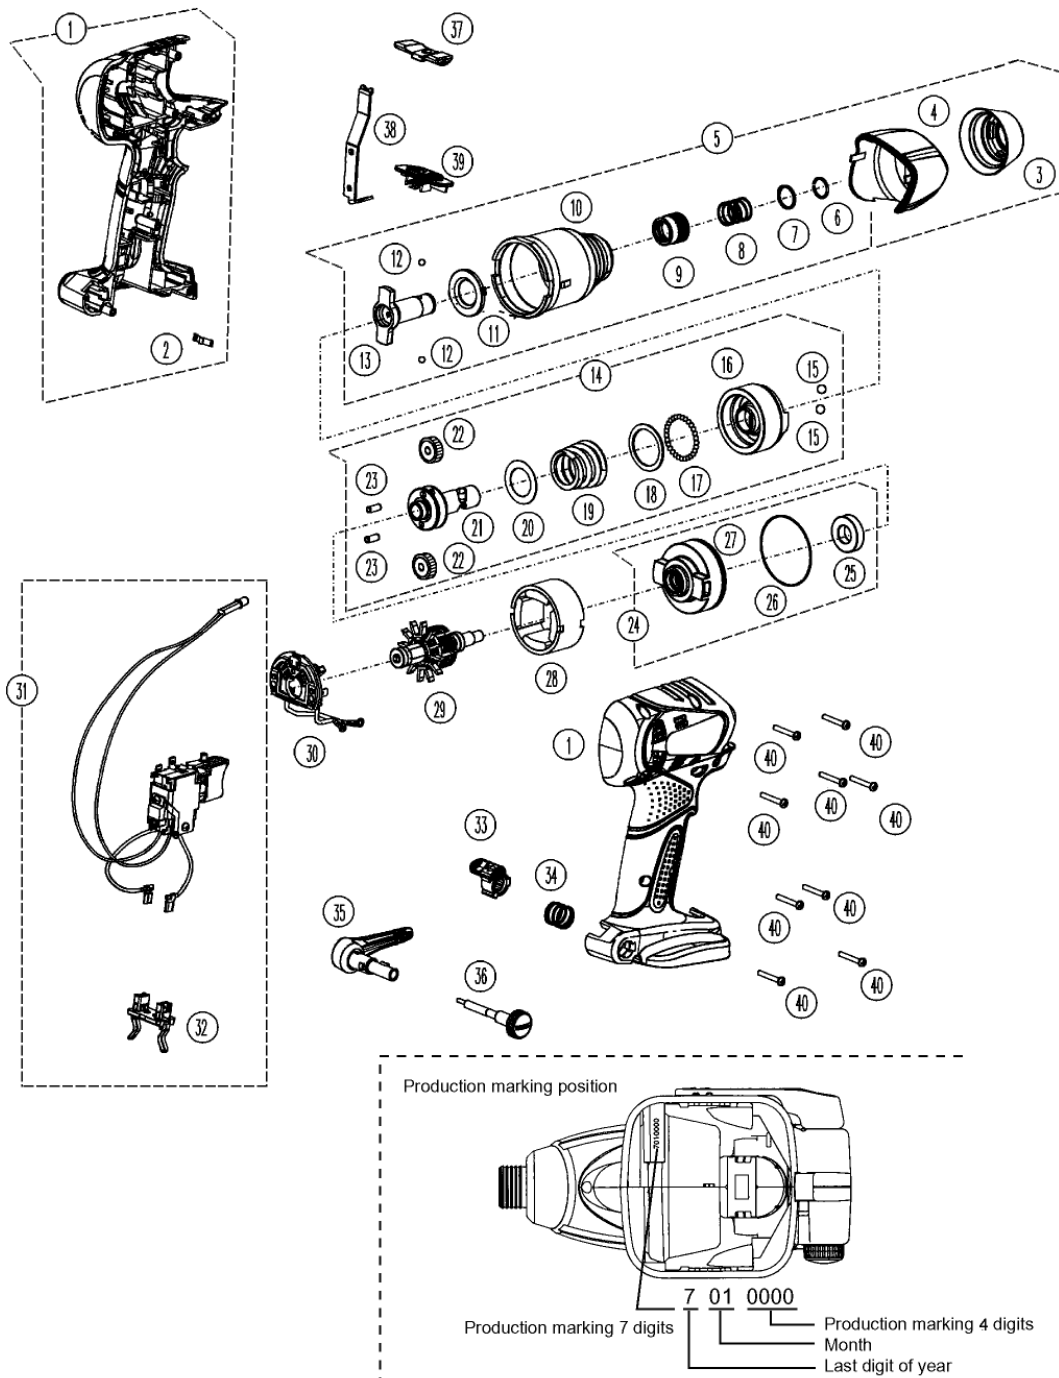

# 5 Exploded View and Replacement Parts List

Model No. : EY7206 Exploded View

\*\* Battery Pack is available as an optional accessory. See the nearest sales dealer for details.

\*\*\* For replacement parts of charger, see the charger service manual.

## Model No. : EY7206 Parts List

Safety	Ref. No.	Part No.	Part Name & Description	Q'ty	Remarks
	1	WEY7206K3078	HOUSING AB SET	1	
	2	WEY6481L0177	CLICK SPRING	1	
	3	WEY7206K3107	NOSE PROTECTOR	1	
	4	WEY7206S3117	PROTECTOR	1	
	5	WEY7206S4058	FIXATION COVER ASSEMBLY	1	
	6	WEY6507K1167	C-TYPE RING	1	
	7	WEY6507L0857	THRUST PLATE	1	
	8	WEY6507L0197	BIT HOLDER SPRING	1	
	9	WEY7540K3717	BIT HOLDER	1	
	10	WEYT611S3137	FIXATION COVER	1	
	11	WEY6505L0867	SLIDER	1	
	12	WEY6507L6977	STEEL BALL	2	( $\phi$ 3.5), (2PCS/PK)
	13	WEY7206L1128	ANVIL	1	
	14	WEY7205L1087	DRIVING SHAFT ASSEMBLY	1	
	15	WEY7201L6967	STEEL BALL	2	(2PCS/PK)
	16	WEY7205L1377	HAMMER	1	
	17	WEY7205L6957	STEEL BALL	29	(29PCS/PK)
	18	WEY6507L0907	THRUST PLATE	1	
	19	WEY7201L0157	HAMMER SPRING	1	
	20	WEY7300L0867	THRUST PLATE	1	
	21	WEY7205L1137	DRIVING SHAFT	1	
	22	WEY6506L1357	PLANET GEAR	2	(2PCS/PK)
	23	WEY6506L1347	PIN	2	(2PCS/PK)
	24	WEY7205L0027	MOTOR MOUNTING PLATE ASSEMBLY	1	
	25	WEY7201L4957	BEARING	1	
	26	WEYT611L0967	O-RING	1	(43.6*1.3)
	27	WEY7205L0037	MOTOR MOUNTING PLATE	1	
	28	WEYT611L1187	STATOR	1	
	29	WEY7205L1467	MOTOR ROTOR ASSEMBLY	1	
	30	WEY7205L2307	BRUSH ASSEMBLY	1	
	31	WEY7205K2007	SWITCH	1	
	32	WEY7205L2157	BATTERY TERMINAL	1	
	33	WEY7201Y3267	BELT HOOK LOCK LEVER	1	
	34	WEY7201L0167	SPRING	1	
	35	WEY7205Y3187	BELT HOOK	1	
	36	WEY7205K0257	BELT HOOK BOLT	1	
	37	WEY7205Y3147	F/R SELECTOR HANDLE	1	
	38	WEYT611L0197	SELECT SWITCH LEVER	1	
	39	WEYT611Y3147	CHANGE HANDLE	1	
	40	WEY6230K9216	TORX TAPPING SCREW	9	(K3-20)
	-	WEY9598K7019	TOOL CASE	1	[SH]
	-	WEY7206K8108	OPERATING INSTRUCTIONS	1	[SH]