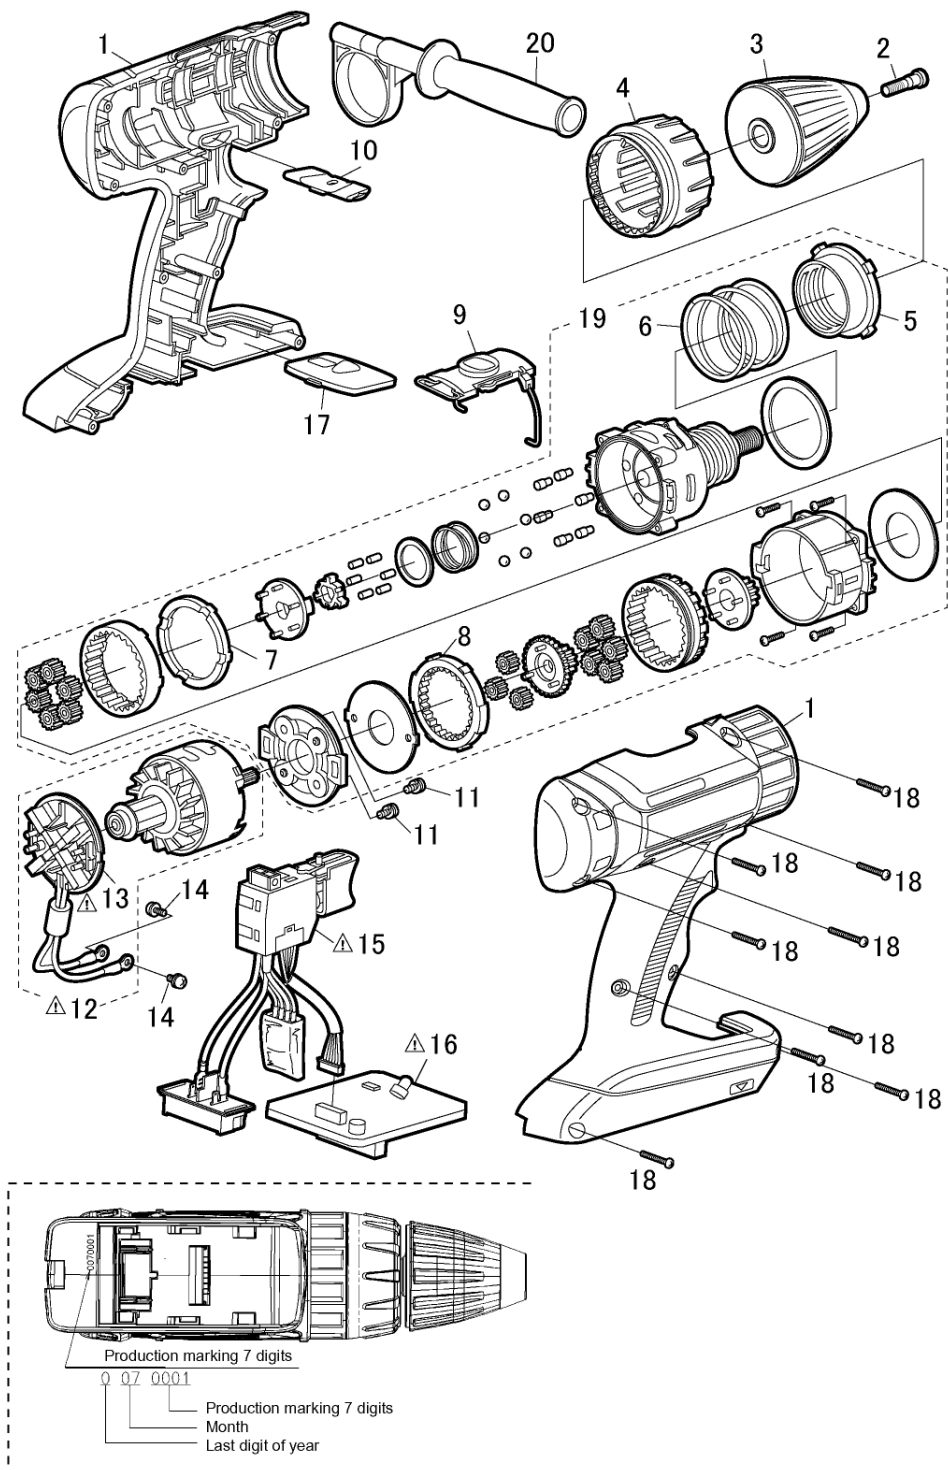

7 Exploded View and Replacement Parts List

Model No. : EY7450 Exploded View for EY7450

** Battery Pack is available as an optional accessory. See the nearest sales dealer for details.

*** For replacement parts of charger, see the charger service manual.

Charger complete set is available as an optional accessory. See the nearest sales dealer for details.

Model No. : EY7450 Parts List

Safety	Ref. No.	Part No.	Part Name & Description	Q'ty	Remarks
EY7450					
	1	WEY7450K3078	HOUSING AB SET	1	
	2	WEY6450L6806	CHUCK FASTENING SCREW	1	
	3	WEY7441K7917	KEYLESS CHUCK	1	
	4	WEY7442H3227	CLUTCH HANDLE	1	
	5	WEY7460L0637	ADJUSTING SCREW	1	
	6	WEY7442L0177	CLUTCH SPRING	1	
	7	WEY7442L1427	RING GEAR	1	
	8	WEY7442L1117	RING GEAR A	1	
	9	WEY7460H3238	H/L CHANGE HANDLE	1	
	10	WEY7460H3248	F/R SELECTOR HANDLE	1	
	11	WEY7441L6028	SEMS SCREW	2	(K3-6)
	12	WEY7450L1008	DC MOTOR ASSEMBLY	1	
	13	WEY7442L2577	MOTOR BRUSH ASSEMBLY	1	
	14	WEYT184L6076	SEMS SCREW	2	(K4-6)
	15	WEY7442L2007	SWITCH ASSEMBLY	1	
	16	WEY7450L2117	CONTROL PCB	1	
	17	WEY7460K3958	OPERATION PANEL	1	
	18	WEY6405K9218	TORX TAPPING SCREW	9	(K3-20)
	19	WEY7442L4057	GEAR BOX BLOCK	1	
	20	WEY7460K4628	SUPPORT HANDLE	1	
	-	WEY9L40R2788	BATTERY PACK COVER	1	
	-	WEY9644K7018	TOOL CASE	1	
	-	WEY7450K8108	OPERATING INSTRUCTIONS	1	
	-	WEY001T8907	GREASE (ALVANIA)		
	-	WEY003W8957	GREASE (PERMALUB)		