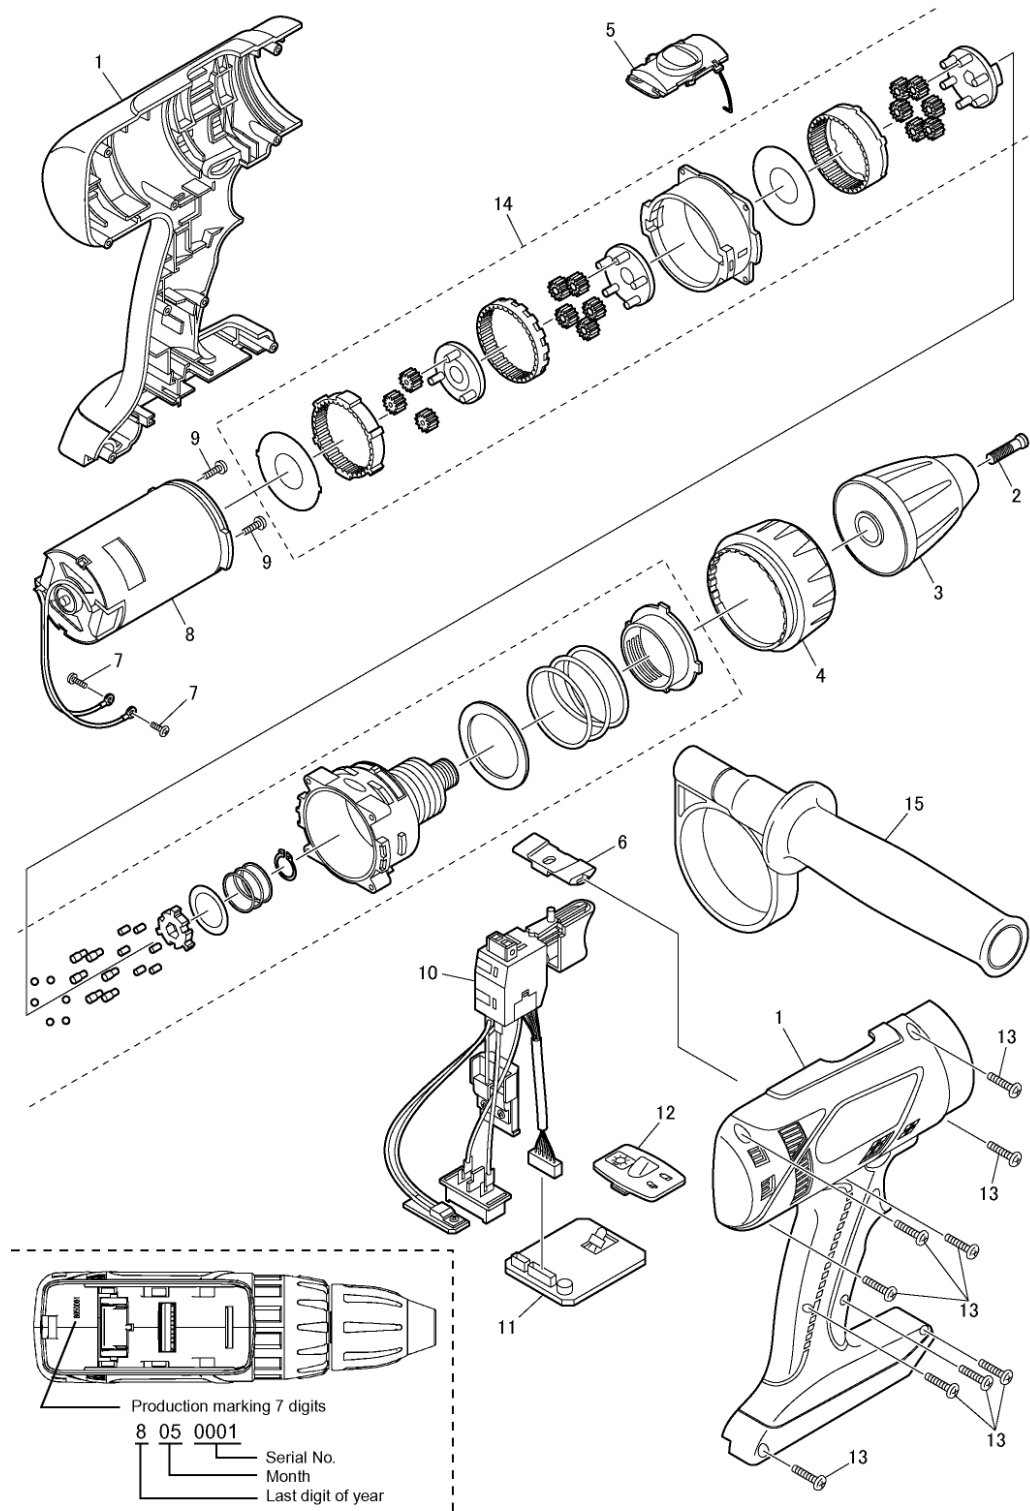

7 Exploded View and Replacement Parts List

Model No. : EY7460 Exploded View for EY7460

** Battery Pack is available as an optional accessory. See the nearest sales dealer for details.
 *** For replacement parts of charger, see the charger service manual.
 Charger complete set is available as an optional accessory. See the nearest sales dealer for details.

Model No. : EY7460 Parts List

Safety	Ref. No.	Part No.	Part Name & Description	Q'ty	Remarks
EY7460					
	1	WEY7460K3078	HOUSING AB SET	1	<SH>
	2	WEY6450L6806	CHUCK FASTENING SCREW	1	<SH>
	3	WEY6450K7915	KEYLESS CHUCK	1	<SH>
	4	WEY7460H3228	CLUTCH HANDLE	1	<SH>
	5	WEY7460H3238	H/L CHANGE HANDLE	1	<SH>
	6	WEY7460H3248	F/R SELECTOR HANDLE	1	<SH>
	7	WEY7460S6028	SEMS SCREW	2	(K3*6) <SH>
	8	WEY7460L1008	DC MOTOR	1	<SH>
	9	WEY7460S6038	SEMS SCREW	2	(K5*6) <SH>
	10	WEY7460K2008	SWITCH	1	<SH>
	11	WEY7460L2118	CONTROL PCB	1	<SH>
	12	WEY7460K3958	OPERATION PANEL	1	<SH>
	13	WEY6405K9218	TORX TAPPING SCREW	9	(K3*20) <SH>
	14	WEY7460L1458	GEAR BOX BLOCK	1	<SH>
	15	WEY7460K4628	SUPPORT HANDLE	1	<SH>
	-	WEY9L40R2788	BATTERY PACK COVER	1	<SH>
	-	WEY7460K7018	TOOL CASE	1	<SH>
	-	WEY7460K8108	OPERATING INSTRUCTIONS	1	<SH>