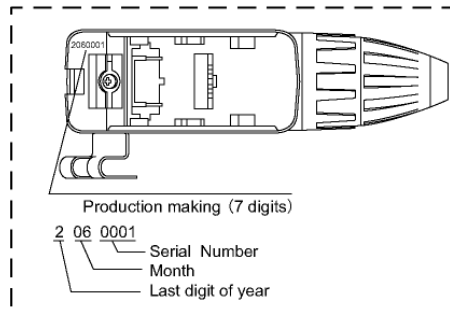

* Battery Pack is available as an optional accessory. See the nearest sales dealer for details.

* For replacement parts of charger, see the charger service manual. Charger complete set is available as an optional accessory. See the nearest sales dealer for details.