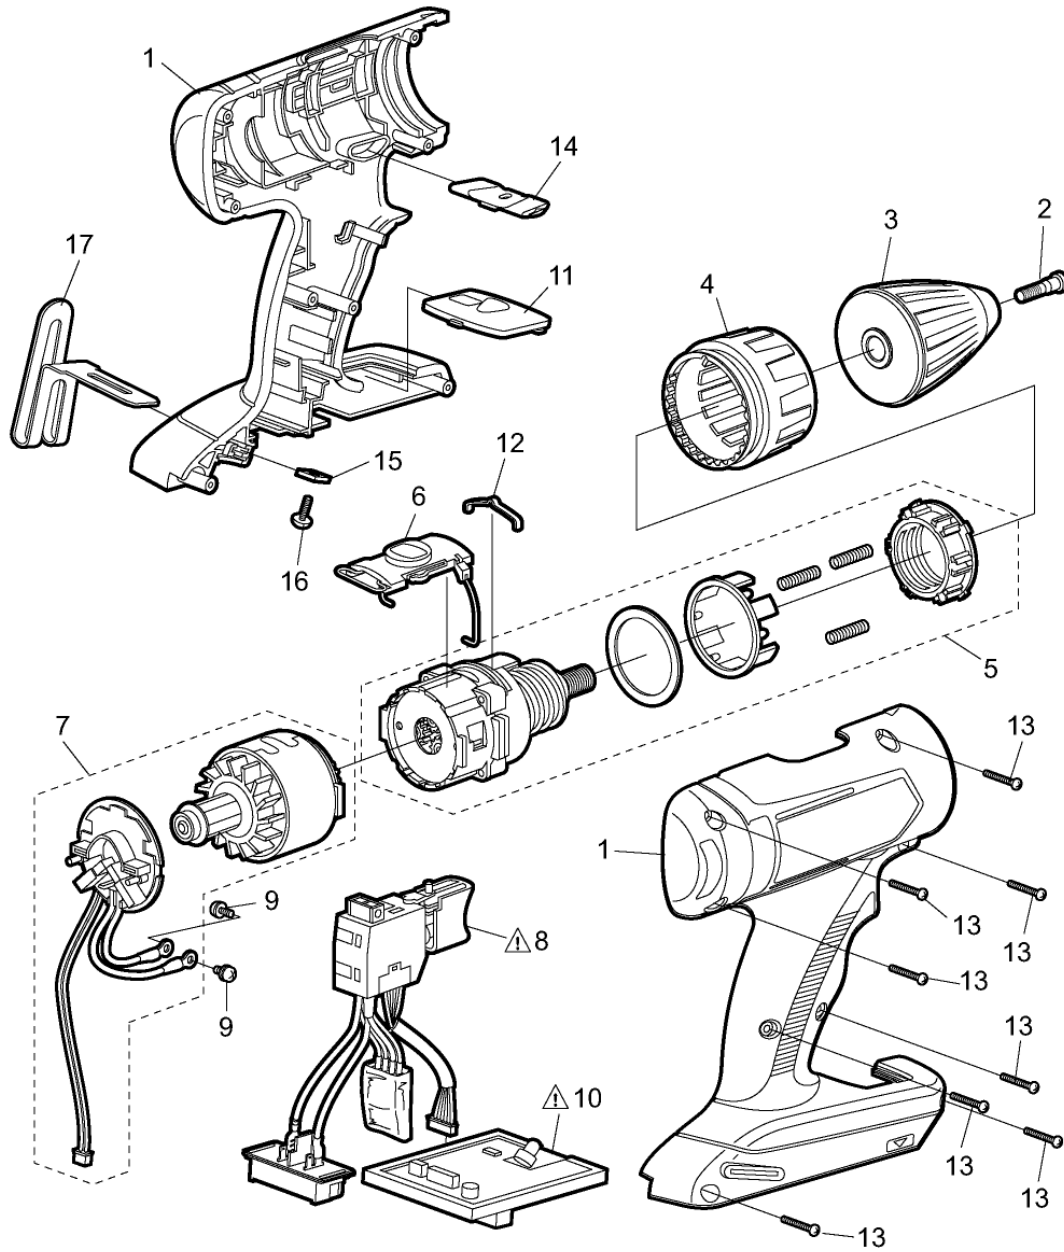

7 Exploded View and Replacement Parts List

Please click the radio button for "Diagrams II/Parts List" on the menu bar.

Model No. : EY74A1 Exploded View

* Battery Pack is available as an optional accessory. See the nearest sales dealer for details.

* For replacement parts of charger, see the charger service manual. Charger complete set is available as an optional accessory. See the nearest sales dealer for details.

Model No. : EY74A1 Parts List

Safety	Ref. No.	Part No.	Part Name & Description	Q'ty	Remarks
	1	WEY74A1H3078	HOUSING AB SET	1	
	2	WEY6450L6806	CHUCK FASTENING SCREW	1	
	3	WEY7441K7917	KEYLESS CHUCK	1	
	4	WEY74A1K3228	CLUTCH HANDLE	1	
	5	WEY74A1L4058	DRIVING BLOCK	1	
	6	WEY7460H3237	H/L CHANGE HANDLE	1	
	7	WEY74A1L1008	MOTOR ASSEMBLY	1	
	8	WEY7441L2007	SWITCH ASSEMBLY	1	
	9	WEY7441L6028	SCREW	2	
	10	WEY74A1L2118	MAIN PCB ASSEMBLY	1	
	11	WEY7460K3958	OPERATION PLATE	1	
	12	WEY74A1L0178	CLICK SPRING A	1	
	13	WEY6230K9216	TORX TAPPING SCREW	8	
	14	WEY7547H3247	F/R SELECTOR HANDLE	1	
	15	WEY7441L6487	NUT	1	M4
	16	WEY7441K6217	SCREW	1	4*14
	17	WEY7543K3187	PLATE HOOK	1	
	—	WEY9L40R2788	BATTERY PACK COVER	1	
	—	WEY74A1K7018	TOOL CASE	1	
	—	WEY74A1L8088	OPERATING INSTRUCTIONS	1	