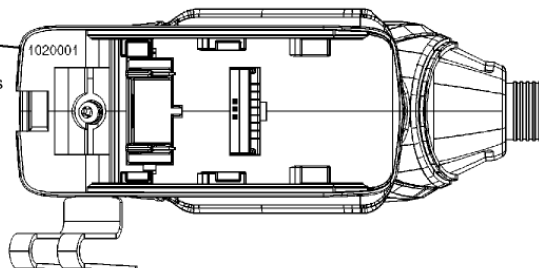

7 Exploded View and Replacement Parts List

Model No. : EY7546 Exploded View for EY7546

** Battery Pack is available as an optional accessory. See the nearest sales dealer for details.

*** For replacement parts of charger, see the charger service manual.

Charger complete set is available as an optional accessory. See the nearest sales dealer for details.

Production marking 7 digits

1 02 0001

1 — Production marking 7 digits
02 — Month
0001 — Last digit of year