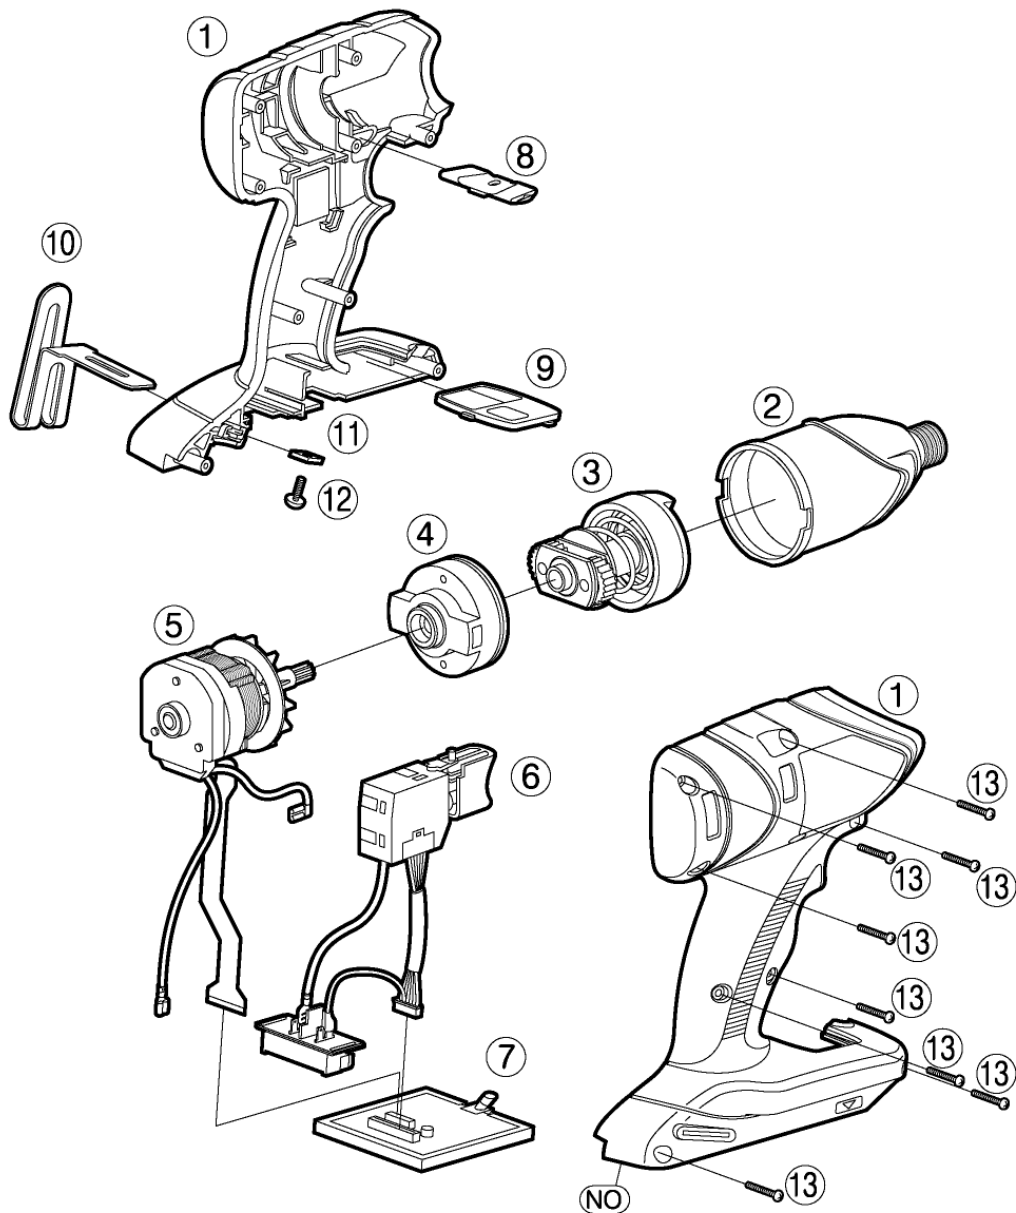

7 Exploded View and Replacement Parts List

Model No. : EY7546 Exploded View for EY7546

** Battery Pack is available as an optional accessory. See the nearest sales dealer for details.

*** For replacement parts of charger, see the charger service manual.

Charger complete set is available as an optional accessory. See the nearest sales dealer for details.

Production marking 7 digits

1 02 0001

1 — Production marking 7 digits
02 — Month
0001 — Last digit of year

Model No. : EY7546 Parts List

Safety	Ref. No.	Part No.	Part Name & Description	Q'ty	Remarks
EY7546					
	1	WEY7546K3078	HOUSING AB SET	1	
	2	WEY7546K4058	FIXATION COVER ASSEMBLY	1	
	3	WEY7546L1067	DRIVING SHAFT ASSEMBLY	1	
	4	WEY7546L0027	MOTOR MOUNTING PLATE ASSEMBLY	1	
	5	WEY7546L1108	MOTOR ASSEMBLY	1	
	6	WEY7546K2007	SWITCH ASSEMBLY	1	
	7	WEY7546L2127	MODULE ASSEMBLY	1	
	8	WEY7547H3247	F/R SELECTOR HANDLE	1	
	9	WEY7546K3338	OPERATION PANEL	1	
	10	WEY7543K3187	PLATE HOOK	1	
	11	WEY7441L6487	NUT	1	
	12	WEY7441K6217	SCREW	1	(4*14)
	13	WEY7441K9038	TORX TAPPING SCREW	9	(3*20)
	-	WEY9L40R2788	BATTERY PACK COVER	1	
	-	WEY9633K7019	TOOL CASE	1	
	-	WEY7550K8108	OPERATING INSTRUCTIONS	1	
	-	WEY002X8977	GREASE (DOUBREX)	1	
	-	WEY003W8957	GREASE (PERMALUB)	1	