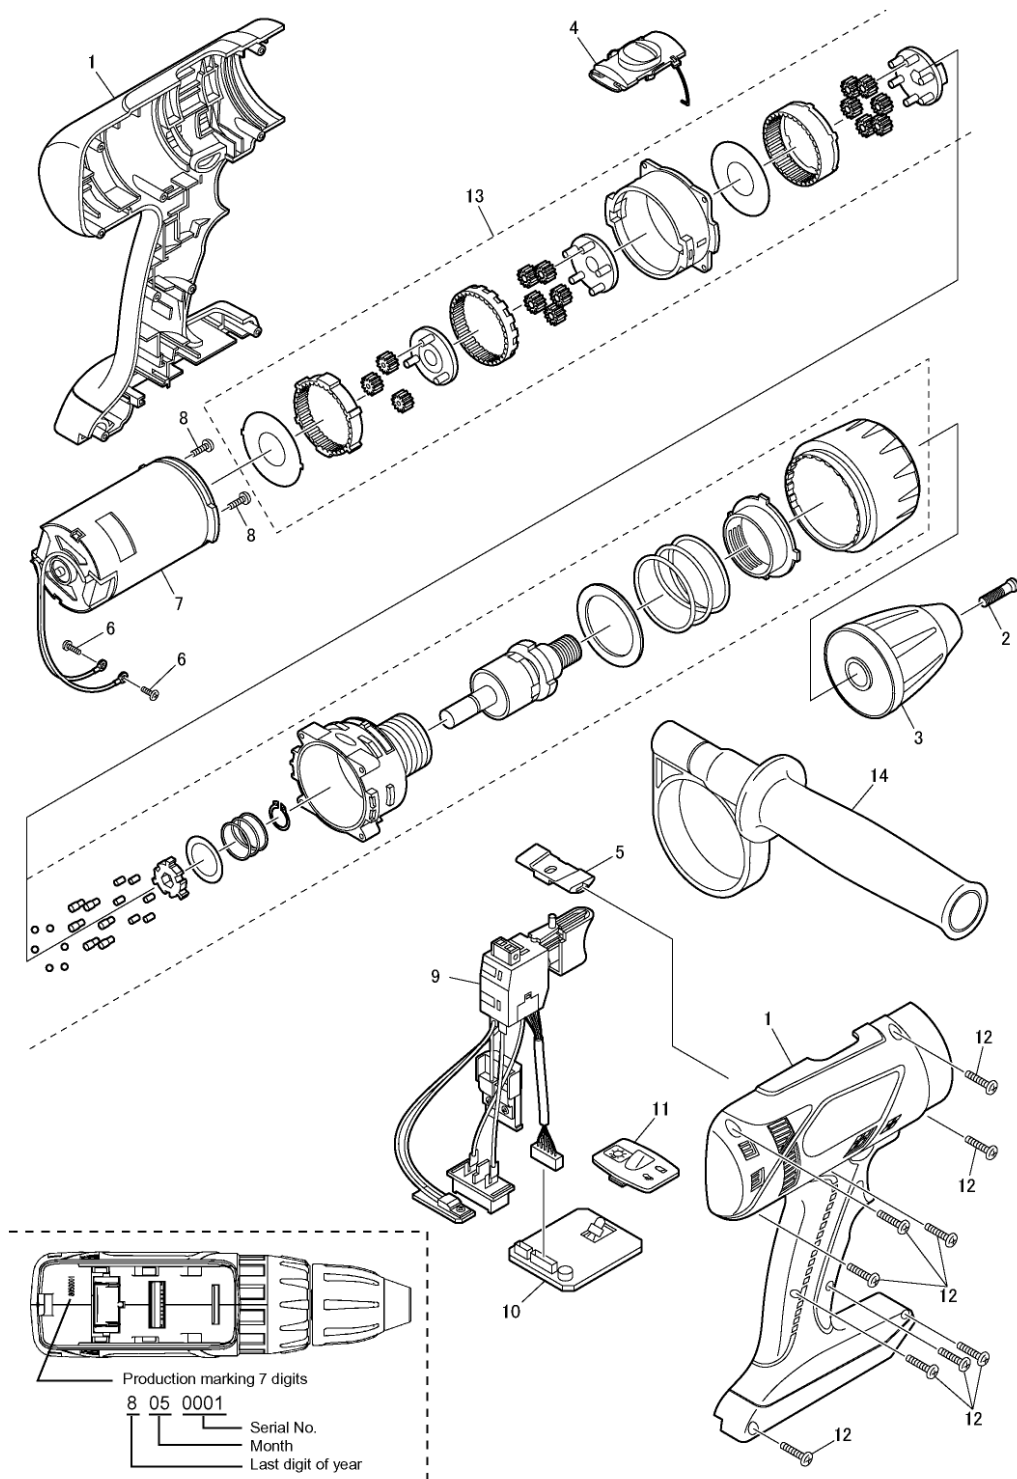

**Model No. : EY7960 Exploded View for EY7960**

\*\* Battery Pack is available as an optional accessory. See the nearest sales dealer for details.

\*\*\* For replacement parts of charger, see the charger service manual.

Charger complete set is available as an optional accessory. See the nearest sales dealer for details.

**Model No. : EY7960 Parts List**

Safety	Ref. No.	Part No.	Part Name & Description	Q'ty	Remarks
EY7960					
	1	WEY7960K3078	HOUSING AB SET	1	<SH>
	2	WEY6450L6806	CHUCK FASTENING SCREW	1	<SH>
	3	WEY6450K7915	KEYLESS CHUCK	1	<SH>
	4	WEY7460H3238	H/L CHANGE HANDLE	1	<SH>
	5	WEY7460H3248	F/R SELECTOR HANDLE	1	<SH>
	6	WEY7460S6028	SEMS SCREW	2	(K3*6) <SH>
	7	WEY7460L1008	DC MOTOR	1	<SH>
	8	WEY7460S6038	SEMS SCREW	2	(K5*6) <SH>
	9	WEY7460K2008	SWITCH	1	<SH>
	10	WEY7460L2118	CONTROL PCB	1	<SH>
	11	WEY7460K3958	OPERATION PANEL	1	<SH>
	12	WEY6405K9218	TORX TAPPING SCREW	9	(K3*20) <SH>
	13	WEY7960L1458	GEAR BOX BLOCK	1	<SH>
	14	WEY7460K4628	SUPPORT HANDLE	1	<SH>
	-	WEY9L40R2788	BATTERY PACK COVER	1	<SH>
	-	WEY7460K7018	TOOL CASE	1	<SH>
	-	WEY7460K8108	OPERATING INSTRUCTIONS	1	<SH>