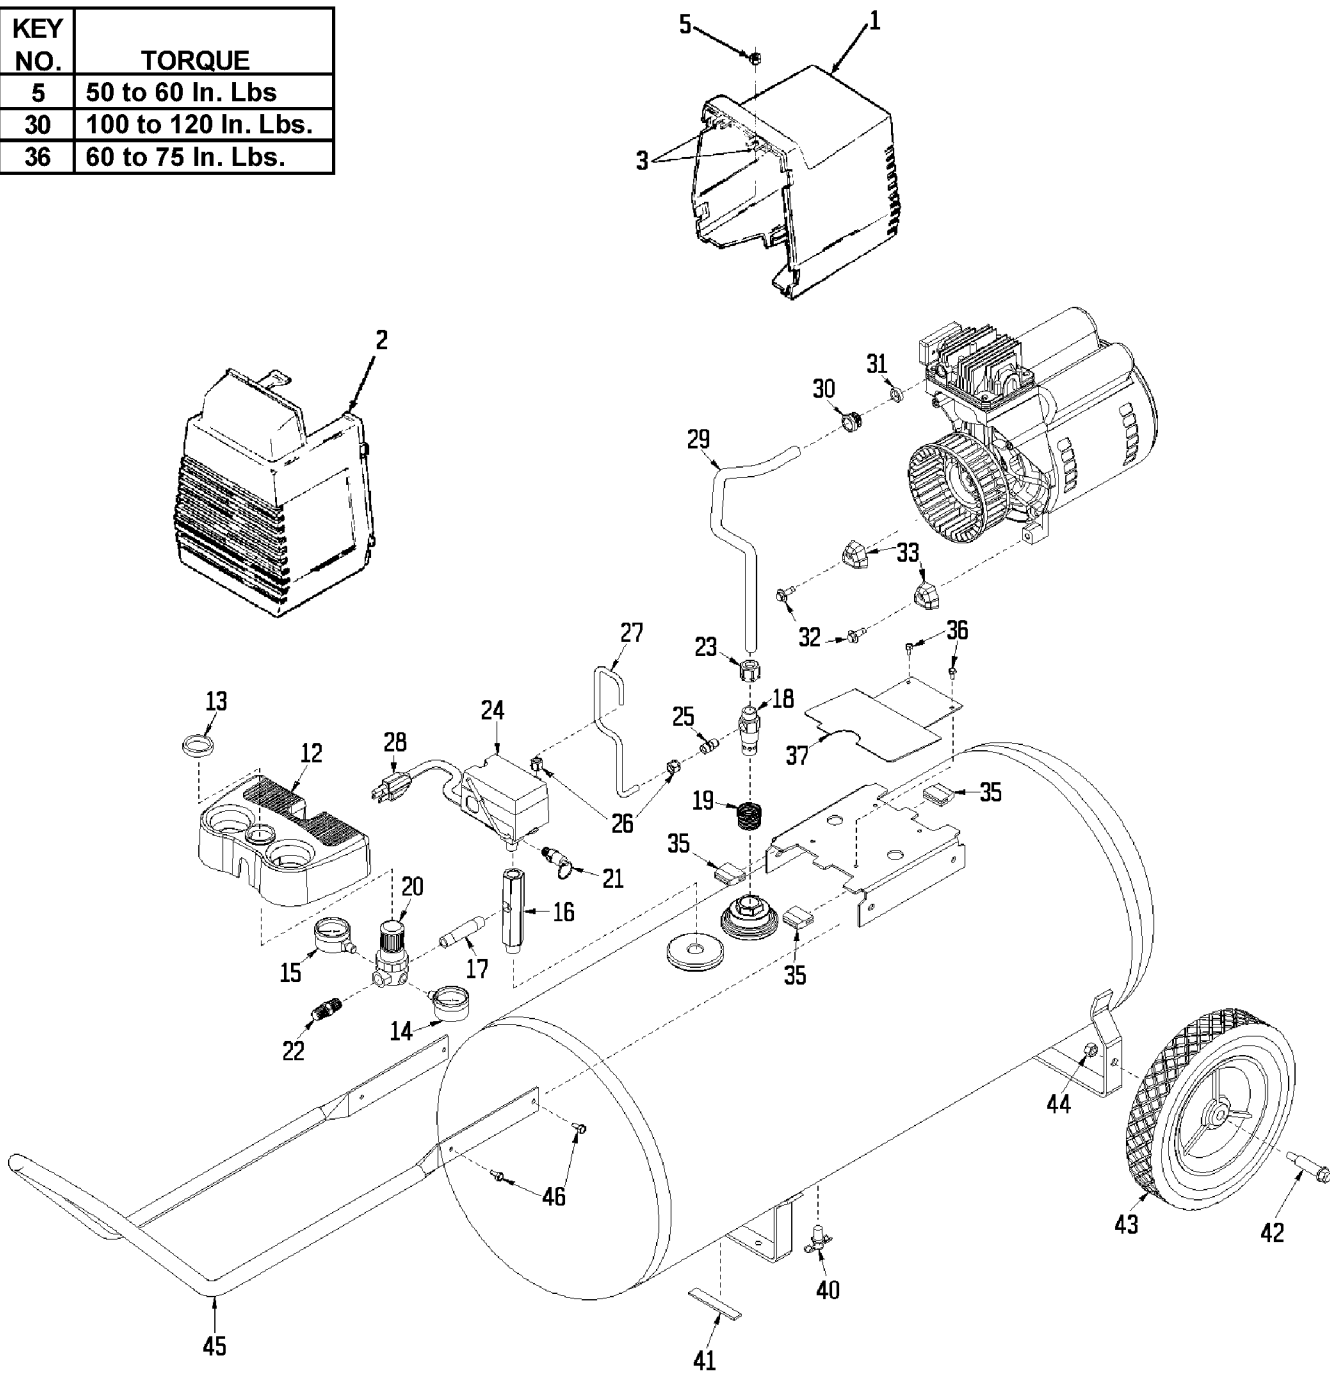

KEY NO.	TORQUE
5	50 to 60 In. Lbs
30	100 to 120 In. Lbs.
36	60 to 75 In. Lbs.

Parts List for F18 Type 2

Item Number	Part Number	Description	Qty Required
1	000000-00	No Longer Available	1
2	AC-0078	SHROUD FRONT BLK	1
3	CAC-1121	BRACKET SHROUD	2
5	038738-00	NUT	2
12	000000-00	No Longer Available	1
13	CAC-61	RING PANEL MOUNTING	1
14	AC-0009-1	GAUGE RIGHT HAND	1
15	Z-AC-0010-1	GAUGE LEFT HAND	1
16	AC-0027-2	STANDPIPE BRASS MALE	1
17	SSP-480	NIPPLE 1/4-18 NPT X	1
18	A19711	VALVE CHECK 1/2NPT X	1
19	SSP-490-1	BUSHING FACE 3/4 X 1	1
20	AC-0007	REGULATOR 4PORT P1P2	1
21	97503734	VALVE SAFETY 150 .12	1
22	D26889	ADAPTER .25 NPT X .2	1
23	SSP-7813	ASSY NUT SLEEVE 3/8	1
24	5140112-18	PRESSURE SWITCH	1
25	SS-8553	CONNECTOR BODY	1
26	SSP-7811	ASSY NUT SLEEVE 1/4	2
27	AC-0028	TUBE PRES REL .250OD	1
28	SUDL-403-1	ASSY CORD POWER SJT	1
29	CAC-1120	SLEEVE SILICONE	1
30	SSP-7821-1	NUT .563-18 UNF HEX	3
31	CAC-1120	SLEEVE SILICONE	1
32	SSF-990	SCREW .250-20X1.25 U	2
33	ACG-18	CUP SADDLE MOUNT	2
35	ACG-19	ISOLATOR 3 POINT MOU	3

Parts List for F18 Type 2

Item Number	Part Number	Description	Qty Required
36	SSF-953-ZN	SCREW #10X.625 HHW S	2
37	AC-0047	GUARD FAN	1
40	N286039	DRAIN VALVE	1
41	SUDL-6-1	STRIP RUBBER FOOT	1
42	CAC-60	BOLT .375-16X2.25 UN	2
43	000000-00	No Longer Available	2
44	SSF-8080-ZN	NUT .375-16 UNC-2B H	2
45	000000-00	No Longer Available	1
46	SSF-981	SCREW .250-14X.500 H	4
50	KK-4981	KIT MUFFLER FILTER	1
51	DAC-143	FILTER INTAKE	1
52	KK-4981	KIT MUFFLER FILTER	1
53	KK-4981	KIT MUFFLER FILTER	1
54	000000-00	No Longer Available	1
55	SSF-589	STUD 1/4 - 20 X 1.12	1
56	SSF-927	SCREW .250-20X1.125	1
57	ACG-45	ORING P/L HEAD	1
58	Z-AC-0032	ASSY VALVE PLATE	1
59	SSG-8156	ORING 2.759/2.719ID	1
60	KK-4835	KIT CONNECTING ROD L	1
61	KK-4835	KIT CONNECTING ROD L	1
62	000000-00	No Longer Available	1
65	Z-AC-0140	ASSY ECCENTRIC BEARI	1
66	SSF-990	SCREW .250-20X1.25 U	1
67	AC-0108	FAN 5.75 DIA	1
69	SSF-586	SCREW .250-20X.750 U	1
70	SSF-3158-1	SCREW #10-24X.750 TH	1