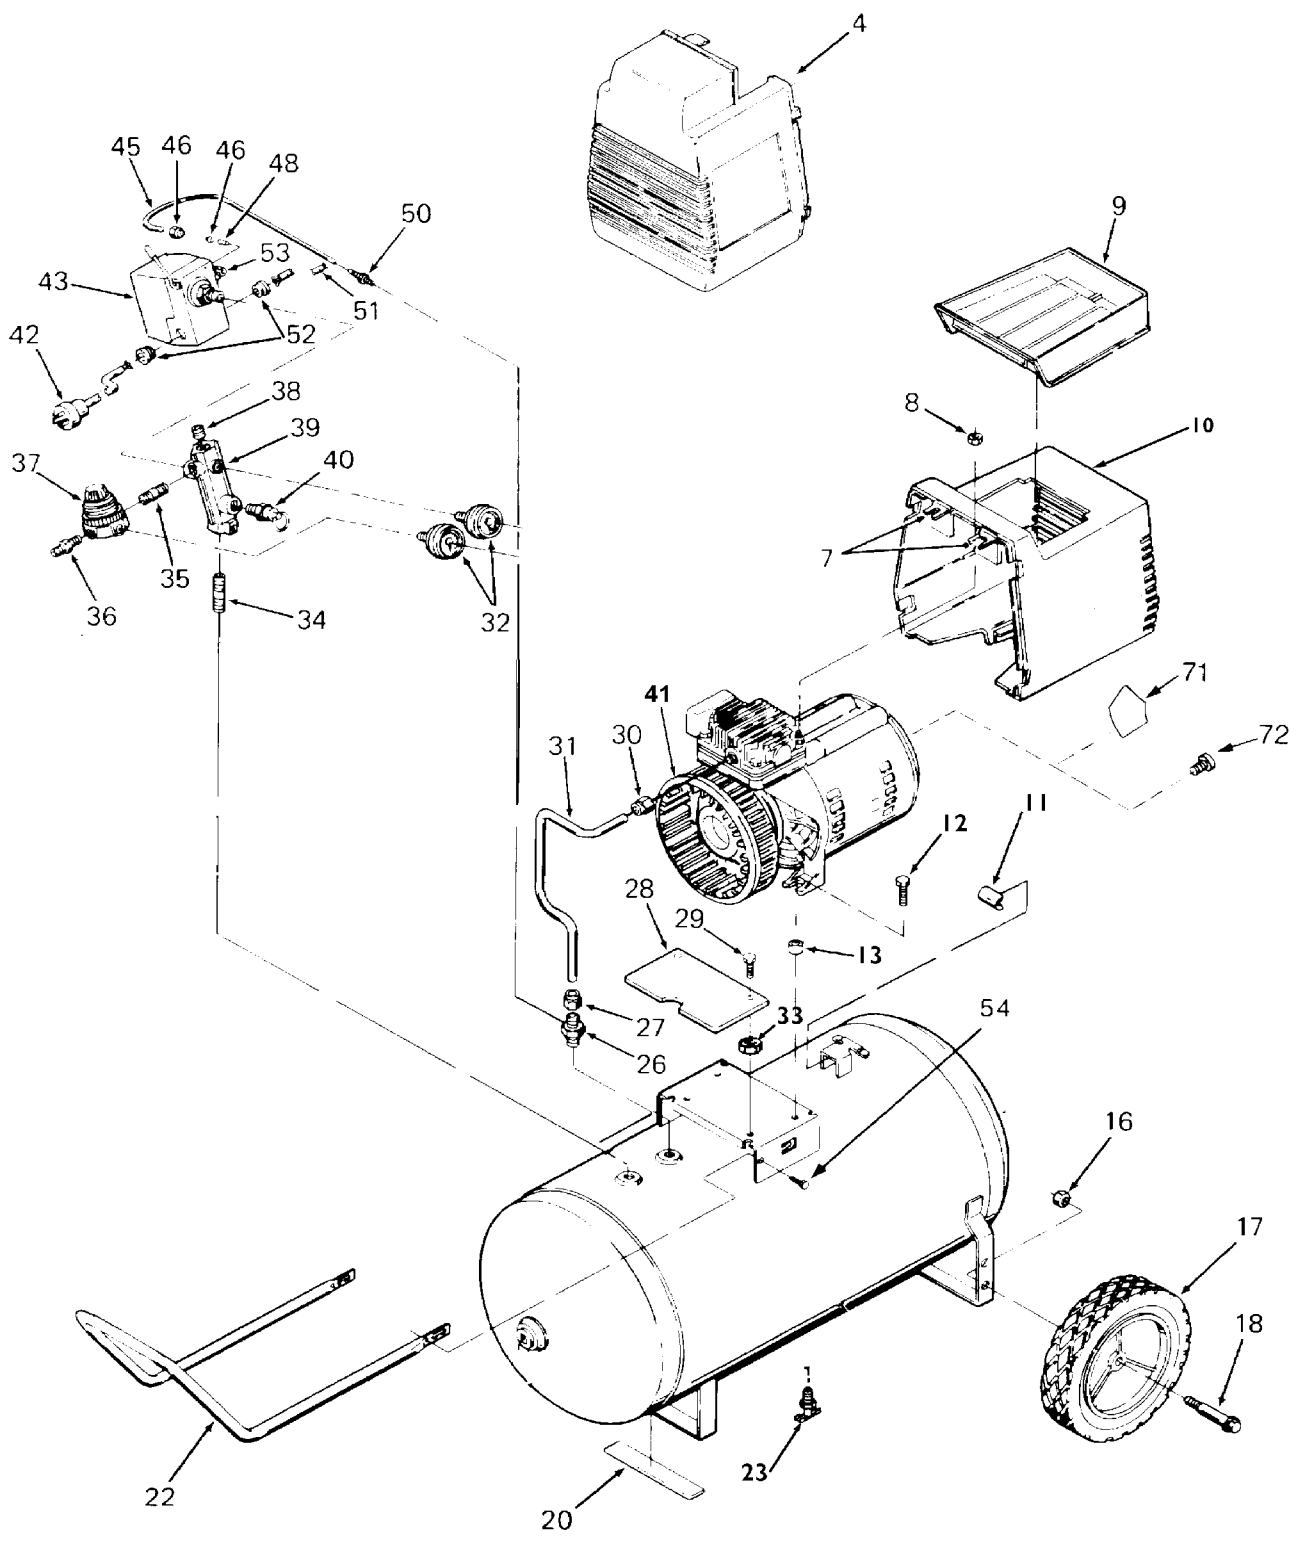

KEY NO.	TORQUE
59	7 to 10 Ft. Lbs.
57	7 to 10 Ft. Lbs.
67	100 to 120 In. Lbs.
69	80 to 100 In. Lbs.
◆	42 to 48 In. Lbs.

Parts List for F212 Type 0

Item Number	Part Number	Description	Qty Required
4	AC-0078	SHROUD FRONT BLK	1
7	CAC-1121	BRACKET SHROUD	2
8	038738-00	NUT	2
9	CAC-1080	TRAY TOOL	1
10	000000-00	No Longer Available	1
11	000000-00	No Longer Available	1
12	SSF-505	SCREW .250-28X.915 U	2
13	000000-00	No Longer Available	2
16	SSF-8080-ZN	NUT .375-16 UNC-2B H	2
17	000000-00	No Longer Available	2
18	CAC-60	BOLT .375-16X2.25 UN	2
20	SUDL-6-1	STRIP RUBBER FOOT	1
22	000000-00	No Longer Available	1
23	N286039	DRAIN VALVE	1
26	A19711	VALVE CHECK 1/2NPT X	1
27	SSP-7813	ASSY NUT SLEEVE 3/8	1
28	AC-0155	PLATE	1
29	SSF-1000	SCREW #12-14X.750 HE	2
30	SSP-7821-1	NUT .563-18 UNF HEX	1
31	CAC-1155	TUBE OUTLET 2.5 & 3H	1
32	Z-D23004	GAUGE 1.5OD 200PSI .	1
33	000000-00	No Longer Available	1
34	SS-2072-1	NIPPLE .375 NPT X 1.	1
35	N053094	NIPPLE	1
36	D26889	ADAPTER .25 NPT X .2	1
37	CAC-4296-1	REGULATOR 3PORT P2 L	1
38	SS-3222-CD	PLUG PIPE	1