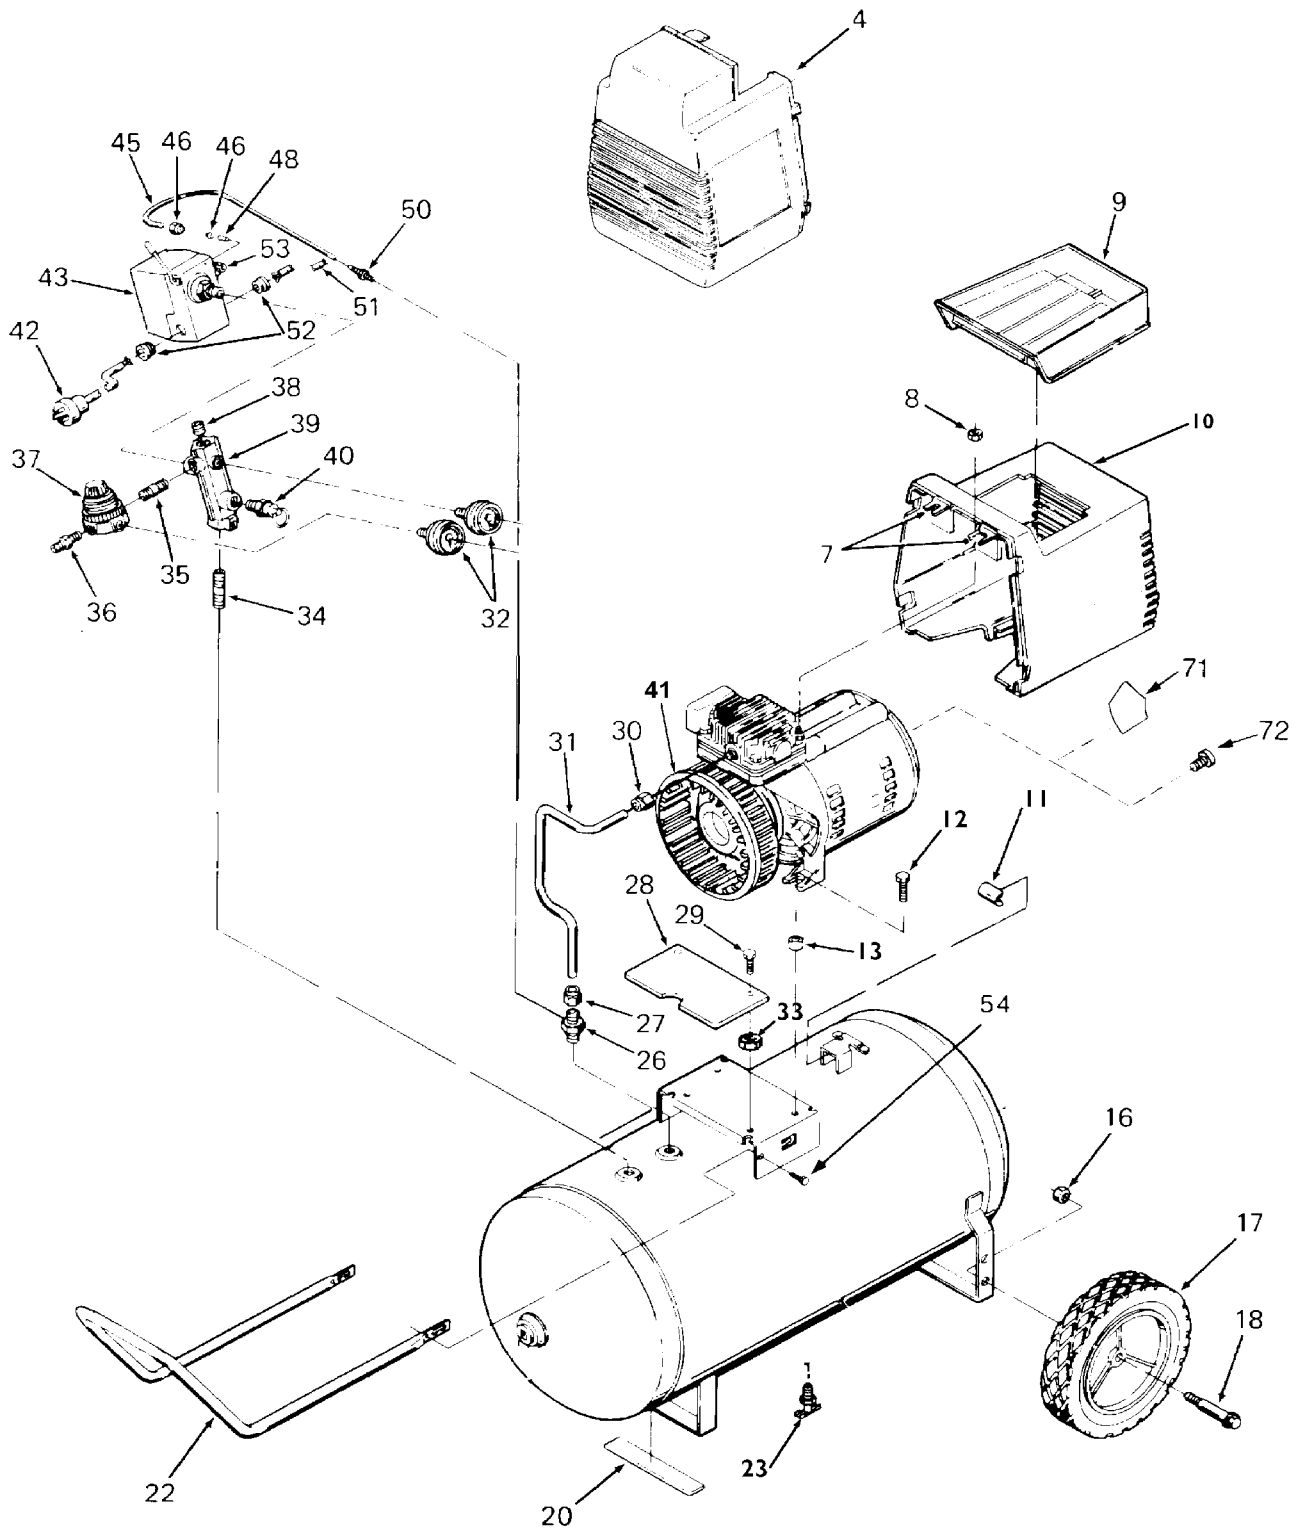

KEY NO.	TORQUE
59	7 to 10 Ft. Lbs.
57	7 to 10 Ft. Lbs.
67	100 to 120 In. Lbs.
69	80 to 100 In. Lbs.
◆	42 to 48 In. Lbs.

Parts List for F212 Type 2

Item Number	Part Number	Description	Qty Required
4	AC-0078	SHROUD FRONT BLK	1
7	CAC-1121	BRACKET SHROUD	2
8	038738-00	NUT	2
9	CAC-1080	TRAY TOOL	1
10	000000-00	No Longer Available	1
11	000000-00	No Longer Available	1
12	SSF-505	SCREW .250-28X.915 U	2
13	000000-00	No Longer Available	2
16	SSF-8080-ZN	NUT .375-16 UNC-2B H	2
17	000000-00	No Longer Available	2
18	CAC-60	BOLT .375-16X2.25 UN	2
20	SUDL-6-1	STRIP RUBBER FOOT	1
22	000000-00	No Longer Available	1
23	N286039	DRAIN VALVE	1
26	A19711	VALVE CHECK 1/2NPT X	1
27	SSP-7813	ASSY NUT SLEEVE 3/8	1
28	AC-0155	PLATE	1
29	SSF-1000	SCREW #12-14X.750 HE	2
30	SSP-7821-1	NUT .563-18 UNF HEX	1
31	CAC-1155	TUBE OUTLET 2.5 & 3H	1
32	Z-D23004	GAUGE 1.5OD 200PSI .	1
33	000000-00	No Longer Available	1
34	SS-2072-1	NIPPLE .375 NPT X 1.	1
35	N053094	NIPPLE	1
36	D26889	ADAPTER .25 NPT X .2	1
37	CAC-4296-1	REGULATOR 3PORT P2 L	1
38	SS-3222-CD	PLUG PIPE	1