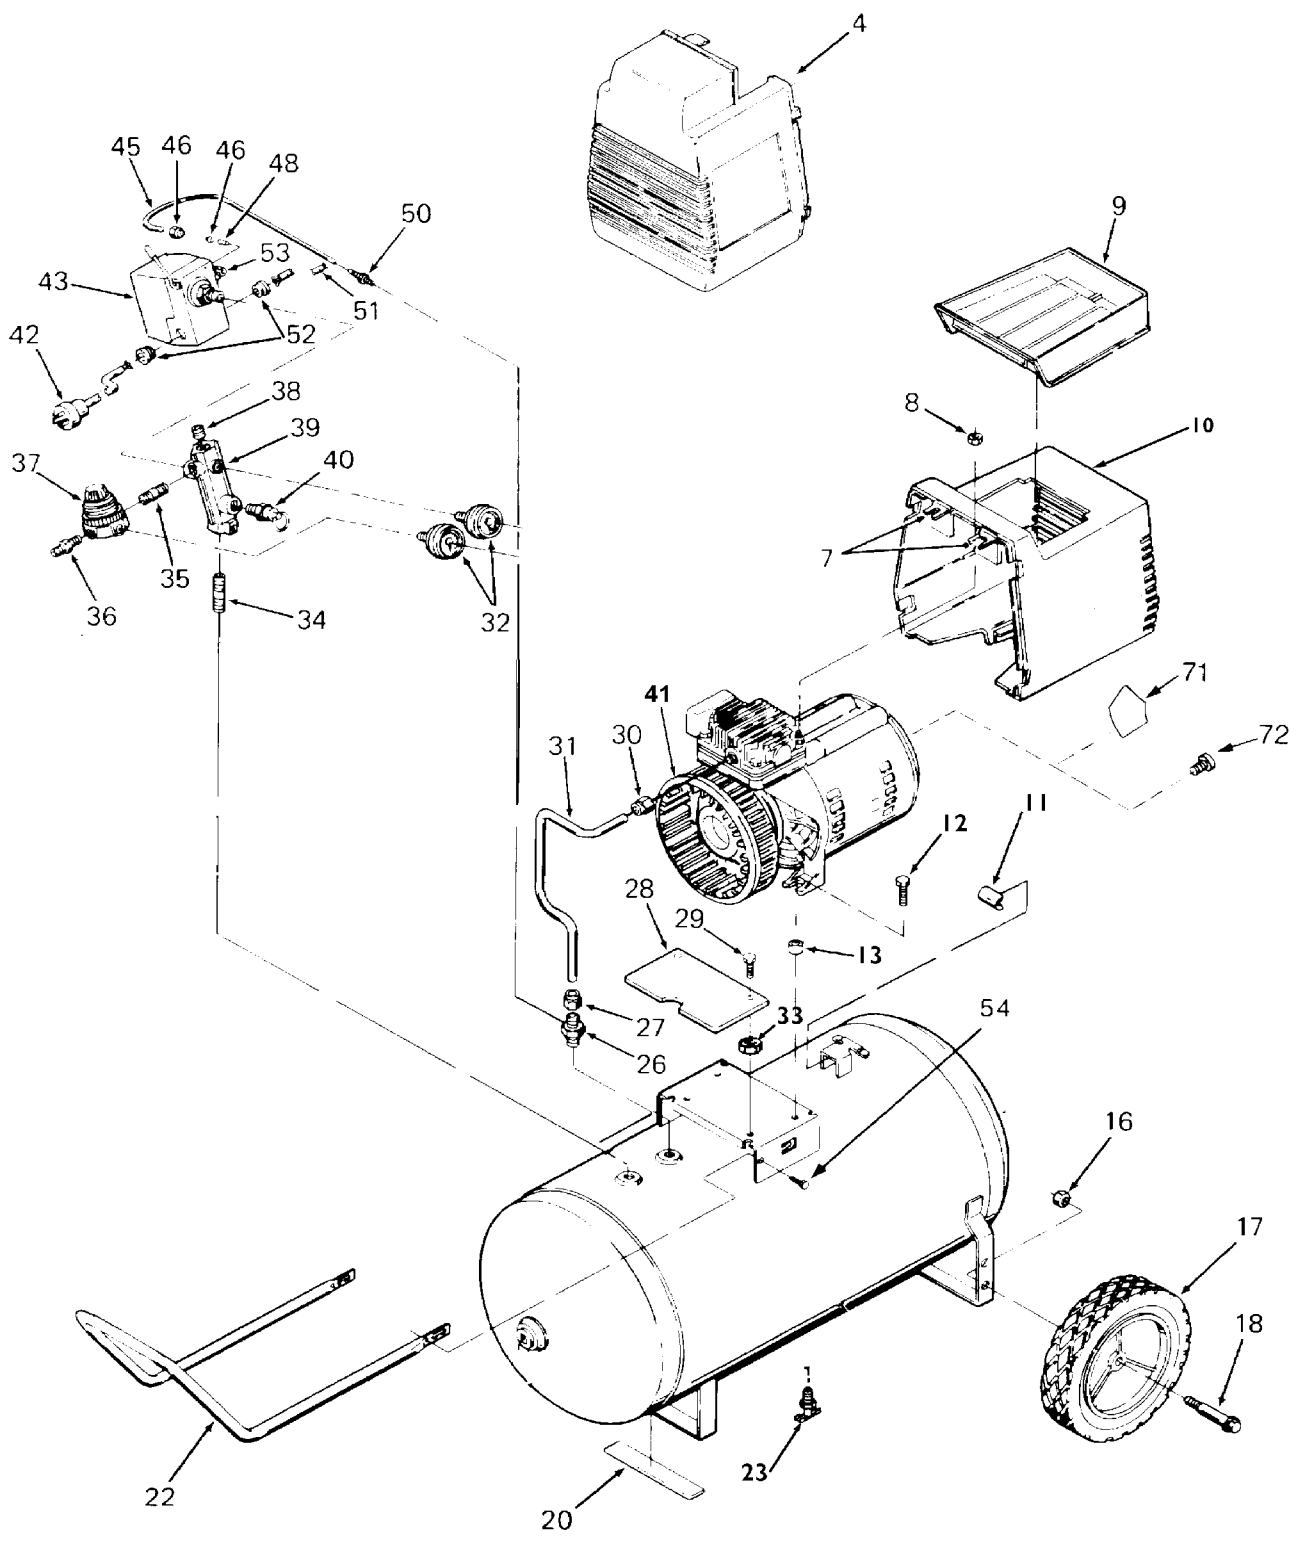

Key #	TORQUE
57	7 TO 10 FT. LBS.
59	7 TO 10 FT. LBS.
67	120 TO 140 FT. LBS.
69	70 TO 85 IN. LBS.
◆	30 TO 45 IN. LBS.

Parts List for F212 Type 3

Item Number	Part Number	Description	Qty Required
4	AC-0078	SHROUD FRONT BLK	1
7	CAC-1121	BRACKET SHROUD	2
8	038738-00	NUT	2
9	CAC-1080	TRAY TOOL	1
10	000000-00	No Longer Available	1
11	000000-00	No Longer Available	1
12	SSF-505	SCREW .250-28X.915 U	2
13	000000-00	No Longer Available	2
16	SSF-8080-ZN	NUT .375-16 UNC-2B H	2
17	000000-00	No Longer Available	2
18	CAC-60	BOLT .375-16X2.25 UN	2
20	SUDL-6-1	STRIP RUBBER FOOT	1
22	000000-00	No Longer Available	1
23	N286039	DRAIN VALVE	1
26	A19711	VALVE CHECK 1/2NPT X	1
27	SSP-7813	ASSY NUT SLEEVE 3/8	1
28	AC-0155	PLATE	1
29	SSF-1000	SCREW #12-14X.750 HE	2
30	SSP-7821-1	NUT .563-18 UNF HEX	1
31	CAC-1155	TUBE OUTLET 2.5 & 3H	1
32	Z-D23004	GAUGE 1.5OD 200PSI .	2
33	000000-00	No Longer Available	1
34	SS-2072-1	NIPPLE .375 NPT X 1.	1
35	N053094	NIPPLE	1
36	D26889	ADAPTER .25 NPT X .2	1
37	CAC-4296-1	REGULATOR 3PORT P2 L	1
38	SS-3222-CD	PLUG PIPE	1