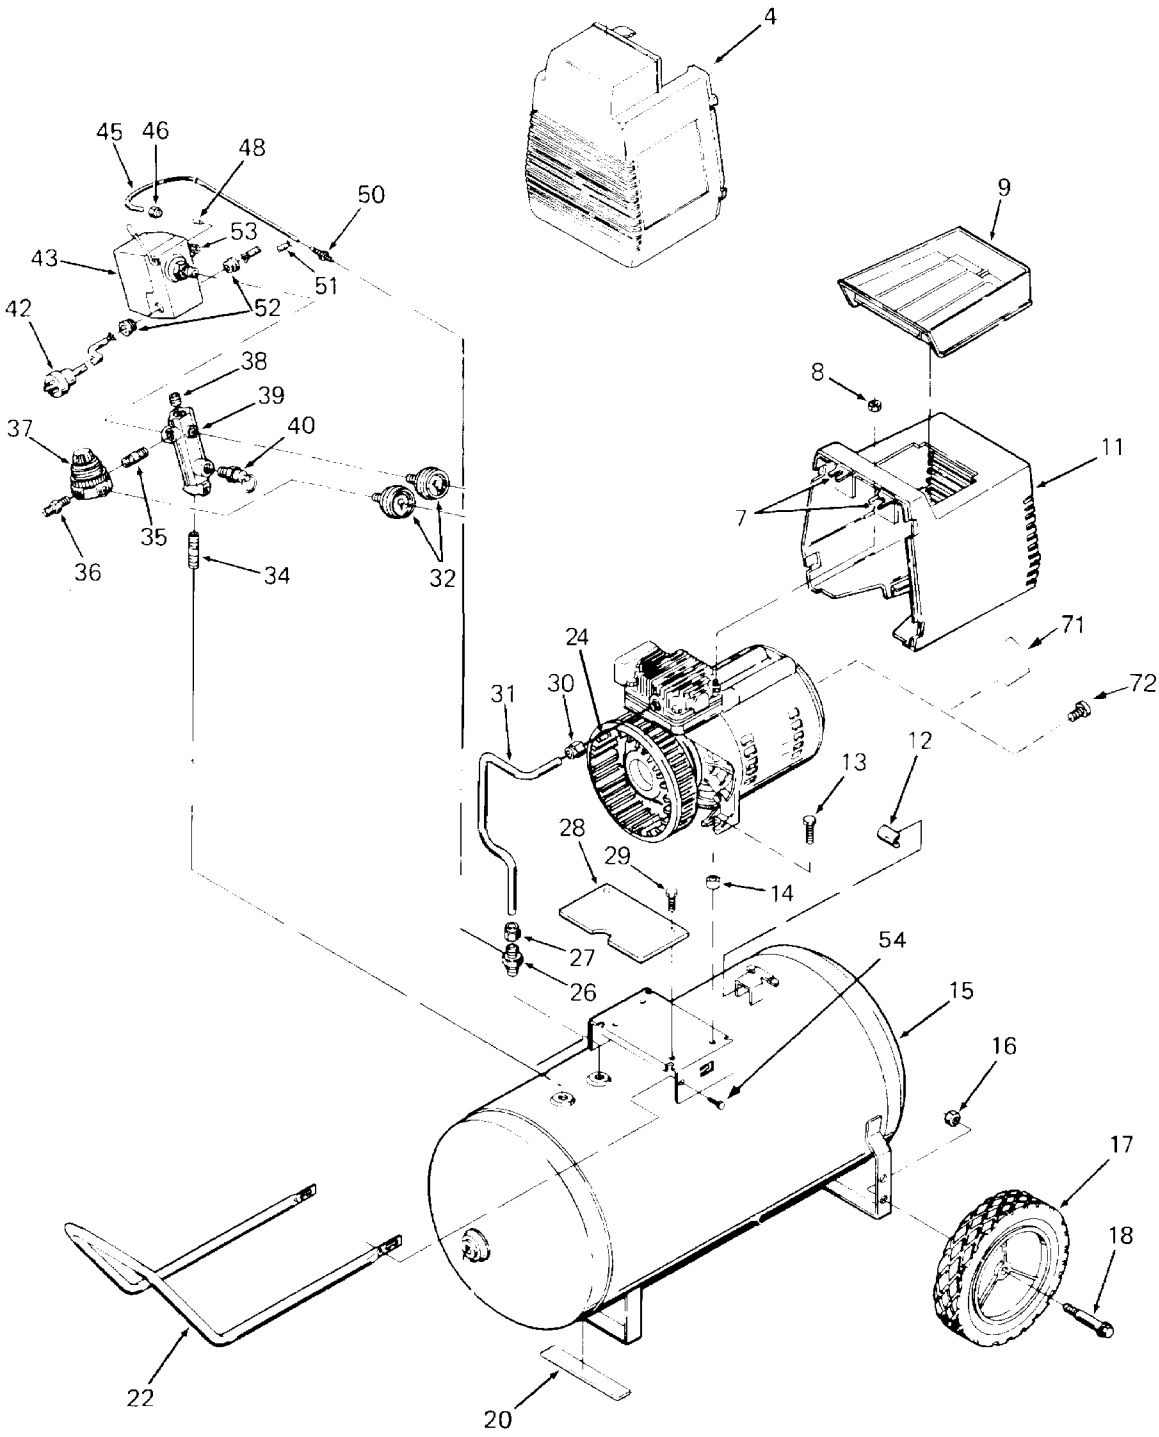

KEY NO.	TORQUE
59	7 to 10 Ft. Lbs.
57	7 to 10 Ft. Lbs.
67	100 to 120 In. Lbs.
69	80 to 100 In. Lbs.
◆	42 to 48 In. Lbs.

## Parts List for F2520 Type 2

Item Number	Part Number	Description	Qty Required
4	AC-0078	SHROUD FRONT BLK	1
7	CAC-1121	BRACKET SHROUD	2
8	038738-00	NUT	2
9	CAC-1080	TRAY TOOL	1
11	000000-00	No Longer Available	1
12	000000-00	No Longer Available	1
13	SSF-505	SCREW .250-28X.915 U	2
14	000000-00	No Longer Available	2
15	000000-00	No Longer Available	1
16	SSF-8080-ZN	NUT .375-16 UNC-2B H	2
17	000000-00	No Longer Available	2
18	CAC-60	BOLT .375-16X2.25 UN	2
19	000000-00	No Longer Available	1
20	SUDL-6-1	STRIP RUBBER FOOT	1
22	000000-00	No Longer Available	1
24	CAC-1120	SLEEVE SILICONE	1
26	A19711	VALVE CHECK 1/2NPT X	1
27	SSP-7813	ASSY NUT SLEEVE 3/8	1
28	AC-0155	PLATE	1
29	SSN-8001	FASTENER RATCHET NYL	2
30	SSP-7821-1	NUT .563-18 UNF HEX	1
31	CAC-1155	TUBE OUTLET 2.5 & 3H	1
32	000000-00	No Longer Available	1
34	SS-2072-1	NIPPLE .375 NPT X 1.	1
35	N053094	NIPPLE	1
36	D26889	ADAPTER .25 NPT X .2	1
37	CAC-4296-1	REGULATOR 3PORT P2 L	1