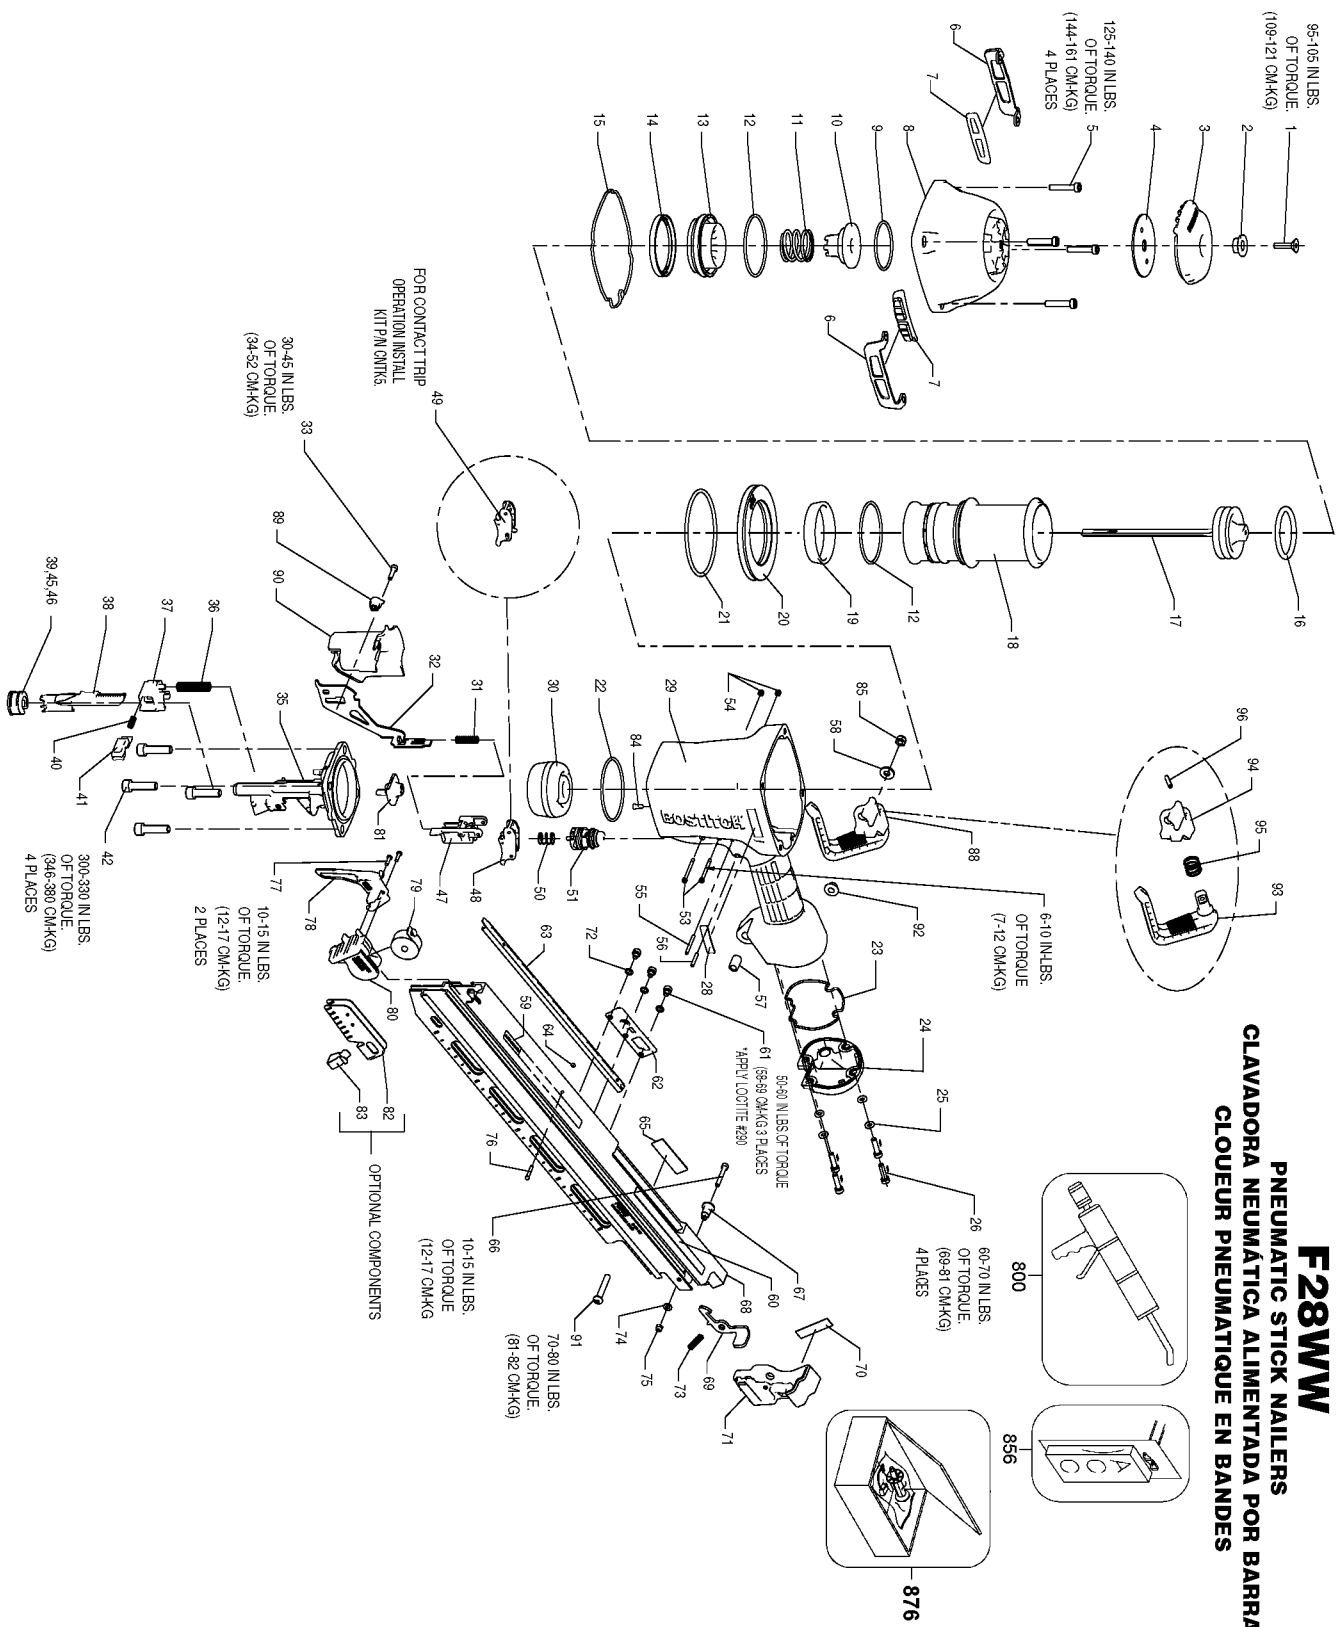

## Parts List for F28WW Type 0

Item Number	Part Number	Description	Qty Required
1	MSF6100-25	SCREW-SFHCS-M6X1.00X	1
2	163859	BUSHING-EXHAUST DEFL	1
3	108562	SCREW-TRIGGER PIVOT	1
3	163818	DEFLECTOR-EXHAUST	1
4	163830	PLATE-CAP	1
5	MSC6100-30	SCREW-SHCS-M6X1.00X3	4
6	163827	PLATE-WEAR	1
7	149819	WEAR GUIDE	1
8	163848	FRAME CAP-MACHINING	1
9	105814	O-RING-1.929X.098	1
10	163820	BUMPER-HEAD VALVE	1
11	163844	SPRING-HEAD VALVE	1
12	163822	O-RING-2.487X.103XNB	2
13	163821	LOWER BODY-HEAD VALV	1
14	163823	SEAL-HEAD VALVE	1
15	163845	SEAL-FRAME/CAP	1
16	851606-S	O-RING-1.850X.210	1
17	163922	ASSEMBLY-PISTON/DRIV	1
18	163824	SLEEVE-CYLINDER	1
19	175520	SEAL-CHECK	1
20	163855	RING-CYLINDER SLEEVE	1
21	108718	O-RING-3.484X.139	1
22	89673	O-RING	1
23	163856	SEAL-END CAP	1
24	163843	END CAP-PAINT	1
25	T50118	WASHER-PLAIN	1
26	MSC5080-20	SCREW-SOC HD. CAP M5	4

## Parts List for F28WW Type 0

Item Number	Part Number	Description	Qty Required
28	171432	LABEL-MAGNESIUM	1
29	171127	FRAME-OVERMOLD	1
30	107231	BUMPER-DRIVE	1
31	166781	SPRING-UPPER TRIP	1
32	163899	ARM-UPPER CONTACT	1
33	MSC4070-16	SCREW-SHCS-M4X0.7X16	1
35	163927	NOSE-F28WW	1
36	166772	SPRING-CONTACT ARM	1
37	108224	CASTING-HOUSING CONT	1
38	108227	ARM-LOWER CONTACT	1
39	121072	ASSEMBLY-TRIP FOOT	1
40	115230	SPRING-HOUSING	1
41	166777	CASTING-PLUNGER	1
42	MSC8125-30	SCREW-SHCS M8X30	4
45	121070	FOOT-TRIP	1
46	121071	CLIP-TRIP FOOT	1
47	163883	GUIDE-ARM	1
48	SEQ7	KIT-SEQUENTIAL TRIP	1
49	CNTK5	KIT-CONTACT TRIP CON	1
50	100387	SPRING-COMPRESSION	1
51	TVA6	KIT-TRIGGER VALVE	1
53	108562	SCREW-TRIGGER PIVOT	2
54	MHE3050-100	NUT-NYLON M3X.50	2
55	100298	PIN-SPIRAL M3X30	1
56	MPP030020	PIN-SPIRAL M3X20MM	1
57	N70143	BUSHING-RUBBER	1
58	MPW6.2	WASHER.SPECIAL	1