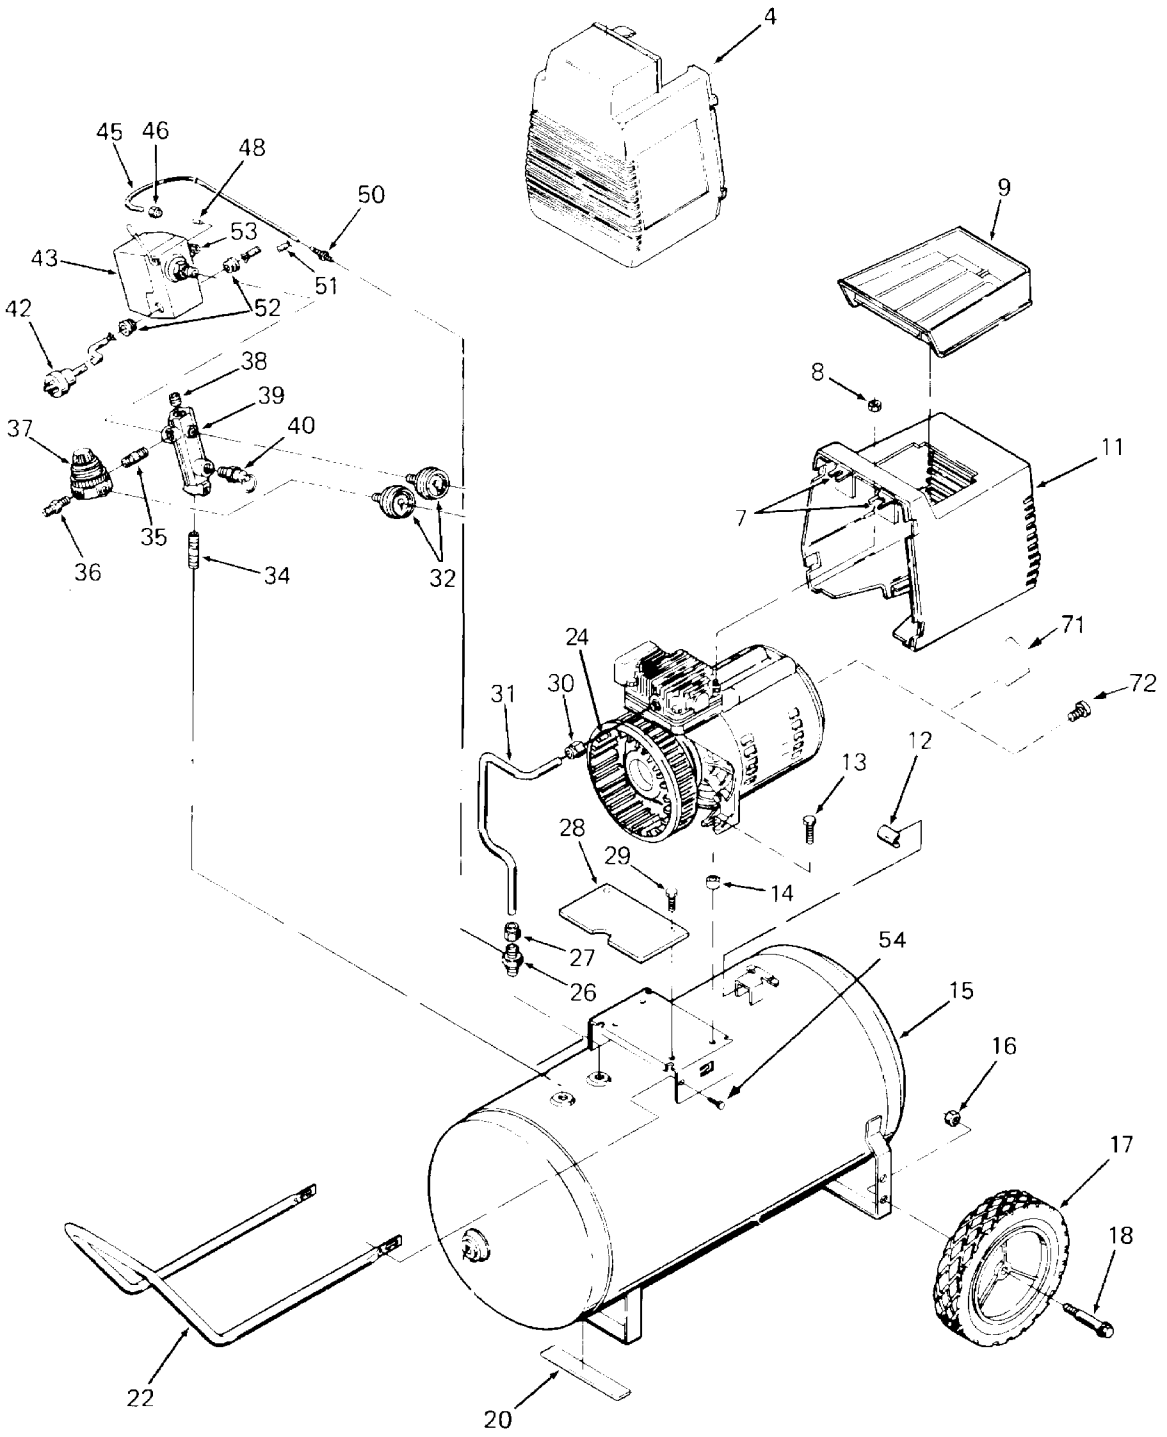

KEY NO.	TORQUE
59	7 to 10 Ft. Lbs.
57	7 to 10 Ft. Lbs.
67	100 to 120 In. Lbs.
69	80 to 100 In. Lbs.
◆	42 to 48 In. Lbs.

Parts List for F312 Type 1

Item Number	Part Number	Description	Qty Required
4	AC-0078	SHROUD FRONT BLK	1
7	CAC-1121	BRACKET SHROUD	2
8	038738-00	NUT	2
9	CAC-1080	TRAY TOOL	1
10	000000-00	No Longer Available	1
11	000000-00	No Longer Available	1
12	SSF-505	SCREW .250-28X.915 U	2
13	000000-00	No Longer Available	2
16	SSF-8080-ZN	NUT .375-16 UNC-2B H	2
17	000000-00	No Longer Available	2
18	CAC-60	BOLT .375-16X2.25 UN	2
20	SUDL-6-1	STRIP RUBBER FOOT	1
22	000000-00	No Longer Available	1
26	A19711	VALVE CHECK 1/2NPT X	1
27	SSP-7813	ASSY NUT SLEEVE 3/8	1
28	AC-0155	PLATE	1
29	SSF-1000	SCREW #12-14X.750 HE	2
30	SSP-7821-1	NUT .563-18 UNF HEX	1
31	CAC-1155	TUBE OUTLET 2.5 & 3H	1
32	Z-D23004	GAUGE 1.5OD 200PSI .	2
33	000000-00	No Longer Available	1
34	SS-2072-1	NIPPLE .375 NPT X 1.	1
35	N053094	NIPPLE	1
36	D26889	ADAPTER .25 NPT X .2	1
37	CAC-4296-1	REGULATOR 3PORT P2 L	1
38	SS-3222-CD	PLUG PIPE	1
39	000000-00	No Longer Available	1