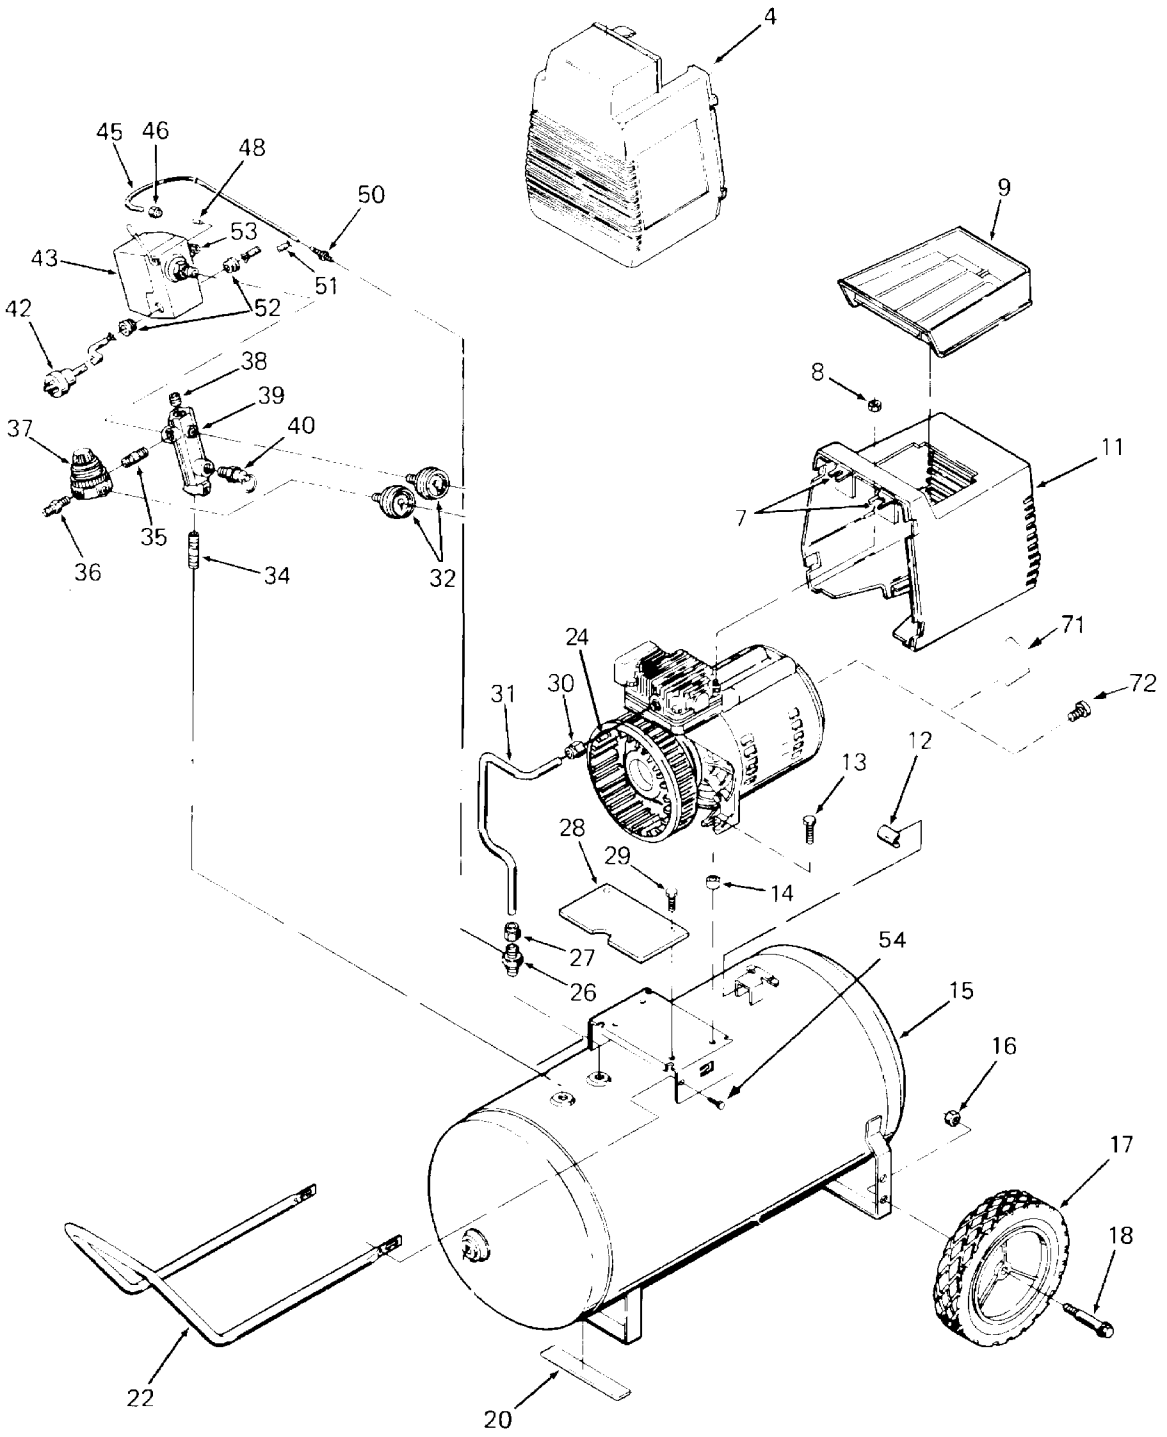

KEY NO.	TORQUE
59	7 to 10 Ft. Lbs.
57	7 to 10 Ft. Lbs.
67	100 to 120 In. Lbs.
69	80 to 100 In. Lbs.
◆	42 to 48 In. Lbs.

## Parts List for F320 Type 1

Item Number	Part Number	Description	Qty Required
4	AC-0078	SHROUD FRONT BLK	1
7	CAC-1121	BRACKET SHROUD	2
8	038738-00	NUT	2
9	CAC-1080	TRAY TOOL	1
10	000000-00	No Longer Available	1
11	000000-00	No Longer Available	1
12	SSF-505	SCREW .250-28X.915 U	2
13	000000-00	No Longer Available	2
16	SSF-8080-ZN	NUT .375-16 UNC-2B H	2
17	000000-00	No Longer Available	2
18	CAC-60	BOLT .375-16X2.25 UN	2
20	SUDL-6-1	STRIP RUBBER FOOT	1
22	000000-00	No Longer Available	1
26	A19711	VALVE CHECK 1/2NPT X	1
27	SSP-7813	ASSY NUT SLEEVE 3/8	1
28	AC-0155	PLATE	1
29	SSF-1000	SCREW #12-14X.750 HE	2
30	SSP-7821-1	NUT .563-18 UNF HEX	1
31	CAC-1155	TUBE OUTLET 2.5 & 3H	1
32	Z-D23004	GAUGE 1.5OD 200PSI .	2
33	000000-00	No Longer Available	1
34	SS-2072-1	NIPPLE .375 NPT X 1.	1
35	N053094	NIPPLE	1
36	D26889	ADAPTER .25 NPT X .2	1
37	CAC-4296-1	REGULATOR 3PORT P2 L	1
38	SS-3222-CD	PLUG PIPE	1
39	000000-00	No Longer Available	1