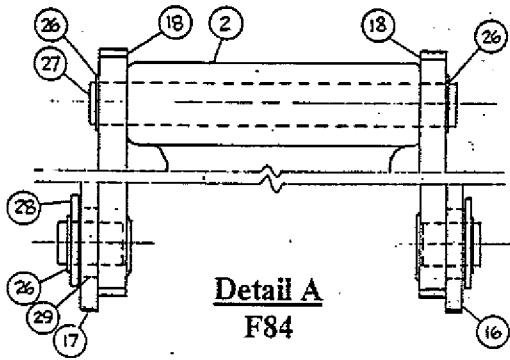

Figure 1 F84 General Assembly Diagram

Detail A
F84E

Detail B
F84E

Figure 2 F84 Detail Assembly Diagrams

Detail B
F84

Detail C

Detail F

Parts List for F84E Type 0

Item Number	Part Number	Description	Qty Required
1	000000-00	No Longer Available	1
2	000000-00	No Longer Available	1
4	MG10520	TREADLE	1
6	UA6116.1	SCREW-3/8-16 X 1 HHC	1
7	HN3816	NUT-3/8-16 HEX ZINC	2
8	000000-00	No Longer Available	1
9	HN1220.4	NUT-1/2-20 HEX JAM B	1
10	PG10527	ADJUSTMENT NUT	1
11	HN1220.5	NUT-1/2-20 HEX JAM L	1
12	000000-00	No Longer Available	1
13	PG10537	SPRING-3/4 OD EXTENS	1
14	000000-00	No Longer Available	1
15	HN1420	NUT-1/4-20 HEX ZINC	1
16	000000-00	No Longer Available	1
17	000000-00	No Longer Available	1
25	PG10521	TREADLE PIVOT PIN	2
26	85017	RETAINING RING-5100-	10
28	P6944	WASHER-3/8 SAE FLAT	2
29	PG10552	HEAD LINK BUSHING	2
30	000000-00	No Longer Available	1
31	PG10547	NUT-7/16-14 HEX NYLO	1
32	MG10548	HEAD FRICTION PLATE	2
34	000000-00	No Longer Available	2
35	000000-00	No Longer Available	2
36	LW516	WASHER-5/16 REG HEL	2
37	PW516	WASHER-5/16 SAE FLAT	2
38	PG10538	LEVER REAR PIVOT PIN	1

Parts List for F84E Type 0

Item Number	Part Number	Description	Qty Required
39	PG10536	BACK TUBE PIVOT PIN	1
40	MG10535	LINK	4
41	000000-00	No Longer Available	2
42	000000-00	No Longer Available	1
43	MG10544	HEAD PIVOT BLOCK	1
44	000000-00	No Longer Available	1
45	PG10571	SCREW-3/8-16X4 HHCS-	1
46	P8693	WASHER-3/8 FLAT ZINC	1
47	000000-00	No Longer Available	1
47	000000-00	No Longer Available	1
48	000000-00	No Longer Available	2
49	000000-00	No Longer Available	2
50	000000-00	No Longer Available	3
51	000000-00	No Longer Available	2
52	000000-00	No Longer Available	1
53	000000-00	No Longer Available	1
54	HN3816	NUT-3/8-16 HEX ZINC	3
55	PG10562	SCREW-3/8-16 X 3 HHC	2
56	000000-00	No Longer Available	1
57	UA6824.3	SCREW-3/8-16X1 1/2 S	1
58	P8693	WASHER-3/8 FLAT ZINC	2
59	000000-00	No Longer Available	1