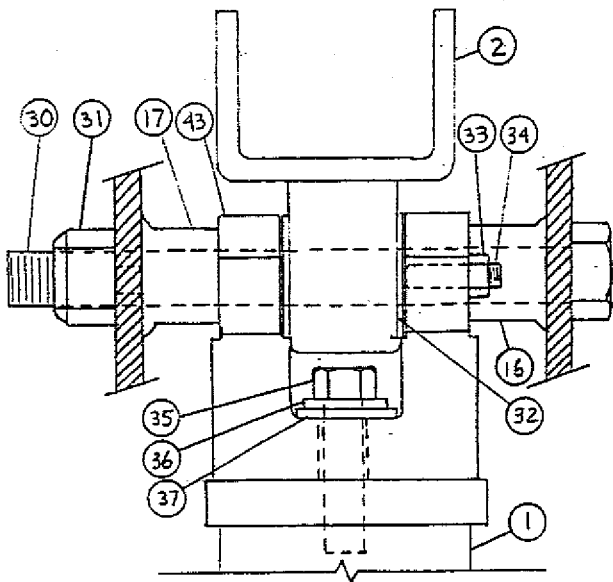

Figure 1 F84 General Assembly Diagram

Detail A
F84E

Detail B
F84E

Figure 2 F84 Detail Assembly Diagrams

Detail B
F84

Detail C

Detail F

Parts List for F84E Type 0

Item Number	Part Number	Description	Qty Required
1	000000-00	No Longer Available	1
2	000000-00	No Longer Available	1
4	MG10520	TREADLE	1
6	UA6116.1	SCREW-3/8-16 X 1 HHC	1
7	HN3816	NUT-3/8-16 HEX ZINC	2
8	000000-00	No Longer Available	1
9	HN1220.4	NUT-1/2-20 HEX JAM B	1
10	PG10527	ADJUSTMENT NUT	1
11	HN1220.5	NUT-1/2-20 HEX JAM L	1
12	000000-00	No Longer Available	1
13	PG10537	SPRING-3/4 OD EXTENS	1
14	000000-00	No Longer Available	1
15	HN1420	NUT-1/4-20 HEX ZINC	1
16	000000-00	No Longer Available	1
17	000000-00	No Longer Available	1
25	PG10521	TREADLE PIVOT PIN	2
26	85017	RETAINING RING-5100-	10
28	P6944	WASHER-3/8 SAE FLAT	2
29	PG10552	HEAD LINK BUSHING	2
30	000000-00	No Longer Available	1
31	PG10547	NUT-7/16-14 HEX NYLO	1
32	MG10548	HEAD FRICTION PLATE	2
34	000000-00	No Longer Available	2
35	000000-00	No Longer Available	2
36	LW516	WASHER-5/16 REG HEL	2
37	PW516	WASHER-5/16 SAE FLAT	2
38	PG10538	LEVER REAR PIVOT PIN	1

Parts List for F84E Type 0

Item Number	Part Number	Description	Qty Required
39	PG10536	BACK TUBE PIVOT PIN	1
40	MG10535	LINK	4
41	000000-00	No Longer Available	2
42	000000-00	No Longer Available	1
43	MG10544	HEAD PIVOT BLOCK	1
44	000000-00	No Longer Available	1
45	PG10571	SCREW-3/8-16X4 HHCS-	1
46	P8693	WASHER-3/8 FLAT ZINC	1
47	000000-00	No Longer Available	1
47	000000-00	No Longer Available	1
48	000000-00	No Longer Available	2
49	000000-00	No Longer Available	2
50	000000-00	No Longer Available	3
51	000000-00	No Longer Available	2
52	000000-00	No Longer Available	1
53	000000-00	No Longer Available	1
54	HN3816	NUT-3/8-16 HEX ZINC	3
55	PG10562	SCREW-3/8-16 X 3 HHC	2
56	000000-00	No Longer Available	1
57	UA6824.3	SCREW-3/8-16X1 1/2 S	1
58	P8693	WASHER-3/8 FLAT ZINC	2
59	000000-00	No Longer Available	1