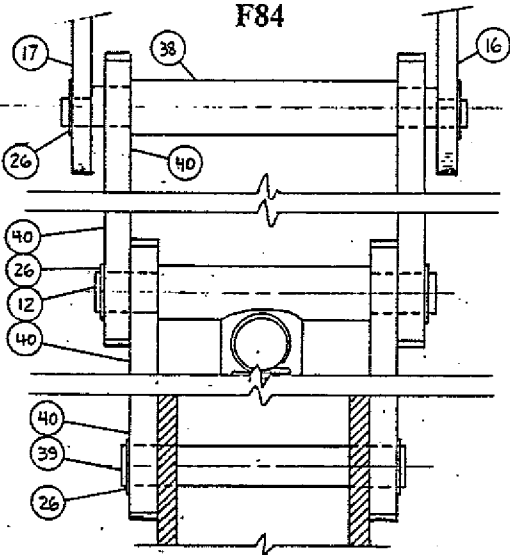

Figure 1 F84 General Assembly Diagram

Detail A
F84E

Detail B
F84E

Figure 2 F84 Detail Assembly Diagrams

Detail B
F84

Detail C

Detail F

Parts List for F84E Type 0

Item Number	Part Number	Description	Qty Required
1	000000-00	No Longer Available	1
2	000000-00	No Longer Available	1
4	MG10520	TREADLE	1
6	UA6116.1	SCREW-3/8-16 X 1 HHC	1
7	HN3816	NUT-3/8-16 HEX ZINC	2
8	000000-00	No Longer Available	1
9	HN1220.4	NUT-1/2-20 HEX JAM B	1
10	PG10527	ADJUSTMENT NUT	1
11	HN1220.5	NUT-1/2-20 HEX JAM L	1
12	000000-00	No Longer Available	1
13	PG10537	SPRING-3/4 OD EXTENS	1
14	000000-00	No Longer Available	1
15	HN1420	NUT-1/4-20 HEX ZINC	1
16	000000-00	No Longer Available	1
17	000000-00	No Longer Available	1
25	PG10521	TREADLE PIVOT PIN	2
26	85017	RETAINING RING-5100-	10
28	P6944	WASHER-3/8 SAE FLAT	2
29	PG10552	HEAD LINK BUSHING	2
30	000000-00	No Longer Available	1
31	PG10547	NUT-7/16-14 HEX NYLO	1
32	MG10548	HEAD FRICTION PLATE	2
34	000000-00	No Longer Available	2
35	000000-00	No Longer Available	2
36	LW516	WASHER-5/16 REG HEL	2
37	PW516	WASHER-5/16 SAE FLAT	2
38	PG10538	LEVER REAR PIVOT PIN	1

Parts List for F84E Type 0

Item Number	Part Number	Description	Qty Required
39	PG10536	BACK TUBE PIVOT PIN	1
40	MG10535	LINK	4
41	000000-00	No Longer Available	2
42	000000-00	No Longer Available	1
43	MG10544	HEAD PIVOT BLOCK	1
44	000000-00	No Longer Available	1
45	PG10571	SCREW-3/8-16X4 HHCS-	1
46	P8693	WASHER-3/8 FLAT ZINC	1
47	000000-00	No Longer Available	1
47	000000-00	No Longer Available	1
48	000000-00	No Longer Available	2
49	000000-00	No Longer Available	2
50	000000-00	No Longer Available	3
51	000000-00	No Longer Available	2
52	000000-00	No Longer Available	1
53	000000-00	No Longer Available	1
54	HN3816	NUT-3/8-16 HEX ZINC	3
55	PG10562	SCREW-3/8-16 X 3 HHC	2
56	000000-00	No Longer Available	1
57	UA6824.3	SCREW-3/8-16X1 1/2 S	1
58	P8693	WASHER-3/8 FLAT ZINC	2
59	000000-00	No Longer Available	1