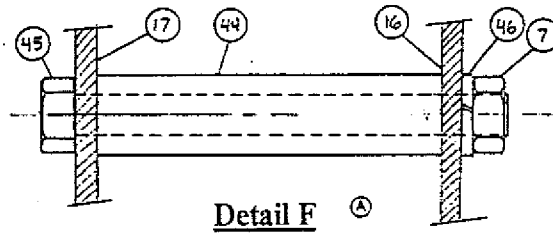

Figure 1 F84 General Assembly Diagram

Detail A
F84E

Detail B
F84E

Figure 2 F84 Detail Assembly Diagrams

Detail B
F84

Detail C

Detail F

Parts List for F84E Type 0

Item Number	Part Number	Description	Qty Required
1	000000-00	No Longer Available	1
2	000000-00	No Longer Available	1
4	MG10520	TREADLE	1
6	UA6116.1	SCREW-3/8-16 X 1 HHC	1
7	HN3816	NUT-3/8-16 HEX ZINC	2
8	000000-00	No Longer Available	1
9	HN1220.4	NUT-1/2-20 HEX JAM B	1
10	PG10527	ADJUSTMENT NUT	1
11	HN1220.5	NUT-1/2-20 HEX JAM L	1
12	000000-00	No Longer Available	1
13	PG10537	SPRING-3/4 OD EXTENS	1
14	000000-00	No Longer Available	1
15	HN1420	NUT-1/4-20 HEX ZINC	1
16	000000-00	No Longer Available	1
17	000000-00	No Longer Available	1
25	PG10521	TREADLE PIVOT PIN	2
26	85017	RETAINING RING-5100-	10
28	P6944	WASHER-3/8 SAE FLAT	2
29	PG10552	HEAD LINK BUSHING	2
30	000000-00	No Longer Available	1
31	PG10547	NUT-7/16-14 HEX NYLO	1
32	MG10548	HEAD FRICTION PLATE	2
34	000000-00	No Longer Available	2
35	000000-00	No Longer Available	2
36	LW516	WASHER-5/16 REG HEL	2
37	PW516	WASHER-5/16 SAE FLAT	2
38	PG10538	LEVER REAR PIVOT PIN	1

Parts List for F84E Type 0

Item Number	Part Number	Description	Qty Required
39	PG10536	BACK TUBE PIVOT PIN	1
40	MG10535	LINK	4
41	000000-00	No Longer Available	2
42	000000-00	No Longer Available	1
43	MG10544	HEAD PIVOT BLOCK	1
44	000000-00	No Longer Available	1
45	PG10571	SCREW-3/8-16X4 HHCS-	1
46	P8693	WASHER-3/8 FLAT ZINC	1
47	000000-00	No Longer Available	1
47	000000-00	No Longer Available	1
48	000000-00	No Longer Available	2
49	000000-00	No Longer Available	2
50	000000-00	No Longer Available	3
51	000000-00	No Longer Available	2
52	000000-00	No Longer Available	1
53	000000-00	No Longer Available	1
54	HN3816	NUT-3/8-16 HEX ZINC	3
55	PG10562	SCREW-3/8-16 X 3 HHC	2
56	000000-00	No Longer Available	1
57	UA6824.3	SCREW-3/8-16X1 1/2 S	1
58	P8693	WASHER-3/8 FLAT ZINC	2
59	000000-00	No Longer Available	1