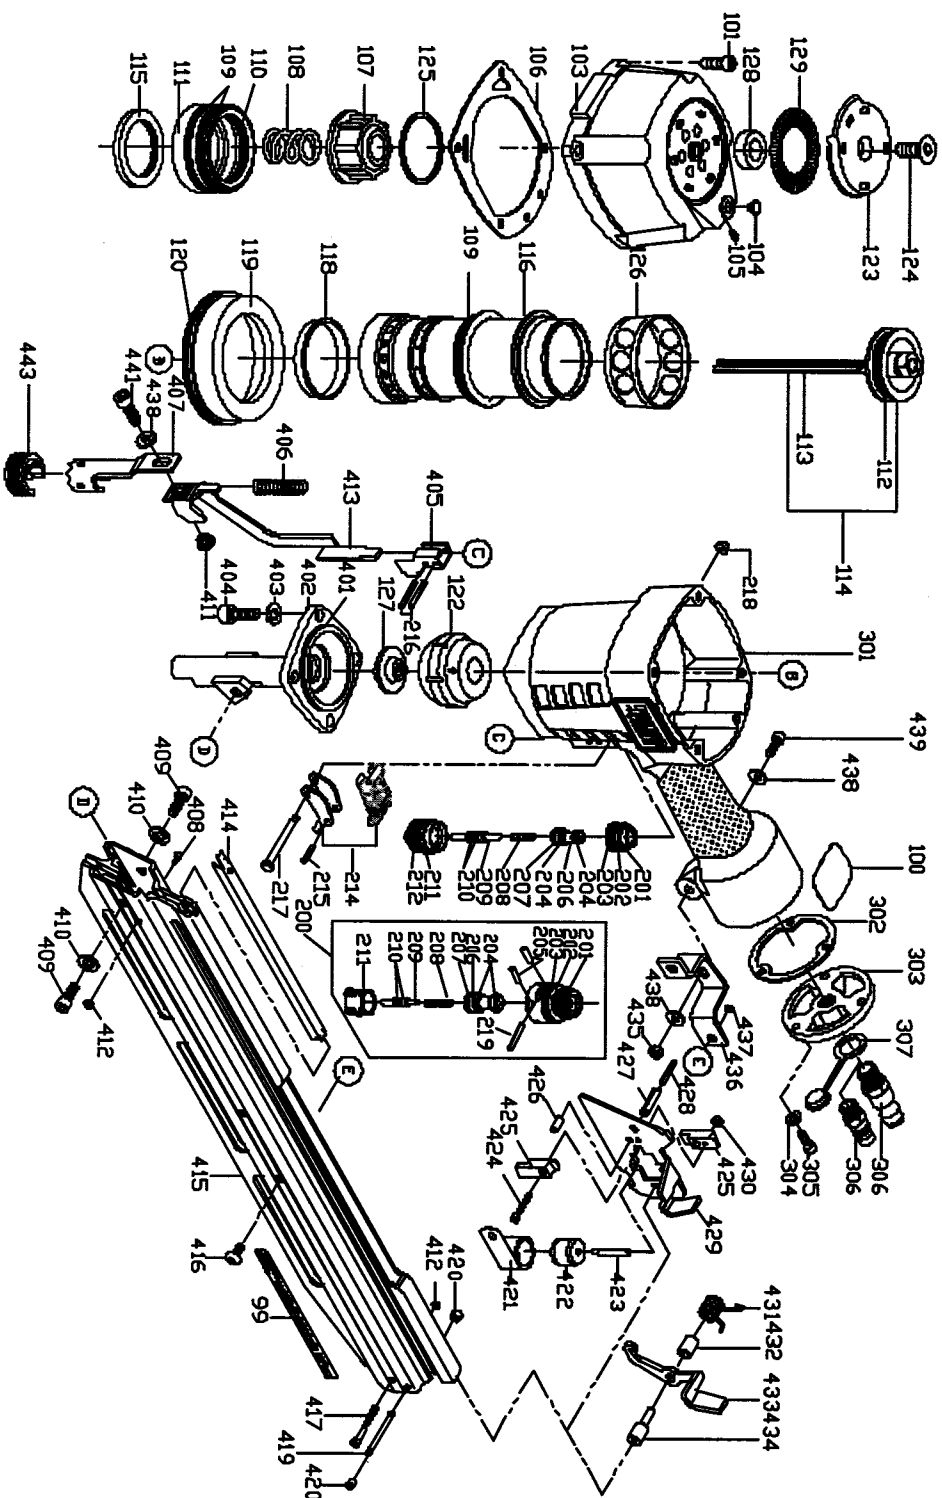

PORTER-CABLE CLIPPED HEAD FRAMING NAILER

FC350

Parts List for FC350 Type 1

Item Number	Part Number	Description	Qty Required
1	903764	DRIVER MAINT KIT	1
99	903331	INFORMATION PLATE	1
99	903331	INFORMATION PLATE	1
100	904673	WARNING LABEL	1
101	898306	BOLT	1
103	000000-00	No Longer Available	1
104	886148	GROMMET	1
105	883912	SET SCREW	1
106	000000-00	No Longer Available	1
107	901901	PISTON STOP AFTER	1
108	A02668	COMPRESSION SPRING	1
109	886081	O-RING	2
110	886082	O-RING	1
111	A02667	HEAD VALVE PISTON	1
113	908650	DRIVER	1
114	903764	DRIVER MAINT KIT	1
115	886108	HD VLV SEAL	1
116	890723	CYLINDER	1
118	886168	CHECK RING	1
119	886156	CYLINDER SPACER	1
120	886100	O-RING	1
122	886157	BUMPER	1
123	886146	DEFLECTOR	1
124	886431	SCREW T2	1
125	886149	WASHER	1
126	886206	PRESS RING	1
127	886432	DRIVER GUIDE	1

Parts List for FC350 Type 1

Item Number	Part Number	Description	Qty Required
219	897349	PIN-SPRING	1
301	901387	HOUSING	1
302	886158	GASKET	1
303	886159	3/8 END CAP	1
304	883827	SPRING WASHER	1
305	883826	BOLT	1
305	894752	BOLT	1
306	887077	1/4 MALE QUICK CP	1
306	886103	3/8 MALE QUICK CP	1
307	887078	1/4 PROT CVR(AIR	1
307	886263	3/8 PROT COVER(AI	1
401	886084	O-RING	1
402	890726	NOSE PIECE	1
404	894800	BOLT	1
405	886161	SAFETY GUIDE	1
406	903354	SAFETY SPRING - CE	1
407	886213	SAFETY A	1
408	883866	BOLT	1
409	886257	BOLT	1
410	886077	LOCK WASHER	1
411	886215	SCREW FIXING SEAT	1
412	883882	LOCK NUT	1
413	000000-00	No Longer Available	1
414	886209	STEEL CHANNEL	1
415	000000-00	No Longer Available	1
416	886260	BOLT	1
417	886253	BOLT	1