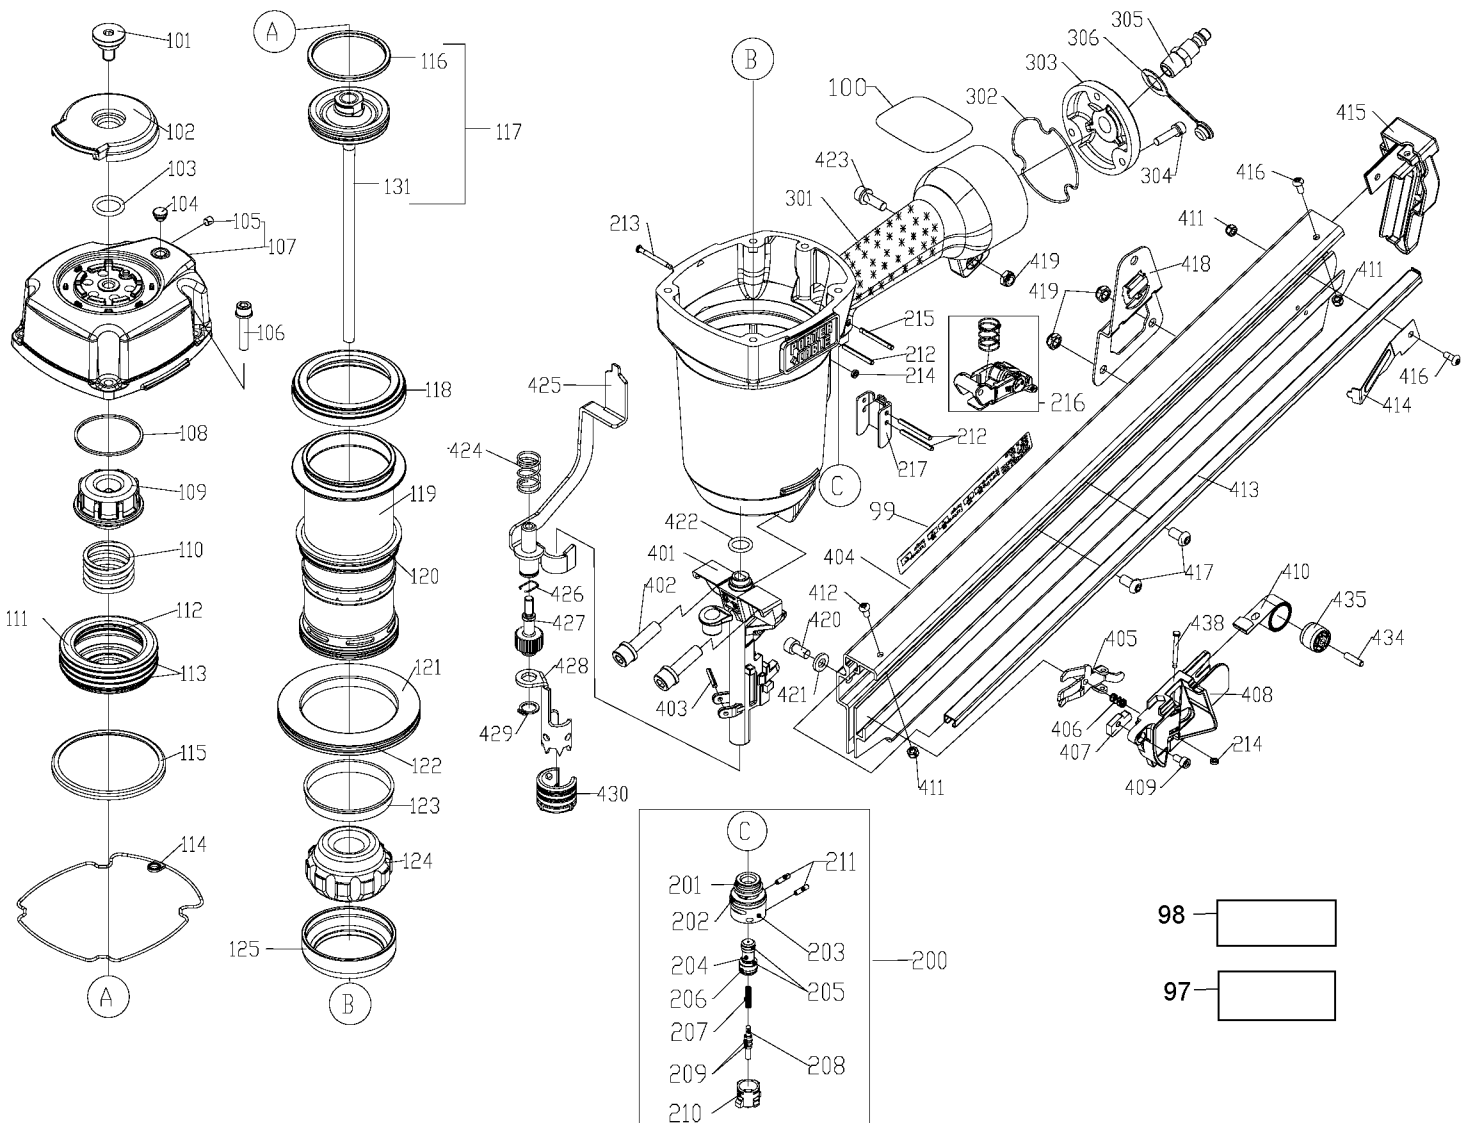

PORTER-CABLE

ROUND HEAD FRAMING NAILER

WARNING: Repairs should only be attempted by trained repairmen. Contact the nearest Porter-Cable Service Center or other competent repair center.

FR350A

Parts List for FR350A Type 1

Item Number	Part Number	Description	Qty Required
97	N020361	WARNING LABEL	1
98	N020362	NAME PLATE	1
99	903334	LABEL	1
100	904673	WARNING LABEL	1
101	910757	BUSHING-EXHAUST DEFL	1
102	897316	DEFLECTOR	1
103	904269	O-RING (16 X 3)(3016	1
104	886148	GROMMET	1
105	883912	SET SCREW	10
106	897318	BOLT	10
107	A08651	CAP	1
108	910759	WASHER- BEARING (STE	1
109	A03849	PISTON STOP	1
110	910761	SPRING	1
111	A08650	HEAD VALVE PISTON	1
112	910763	QUAD RING (47.04 X3.	1
113	910764	O-RING (61.5 X 3.1)	1
114	910765	GASKET-HOUSING CAP	1
115	897338	SEAT-PRESS RING	1
116	908928	PISTON RING	1
117	60095	DRIVER KIT	1
117	910458	AS/A DRIVER KIT	1
117	911019	DRIVER ASSY	1
118	910767	COLLAR - PU	1
119	910768	CYLINDER	1
120	910769	O-RING (62 X 3.0)	1
121	910770	CYLINDER SPACER	1