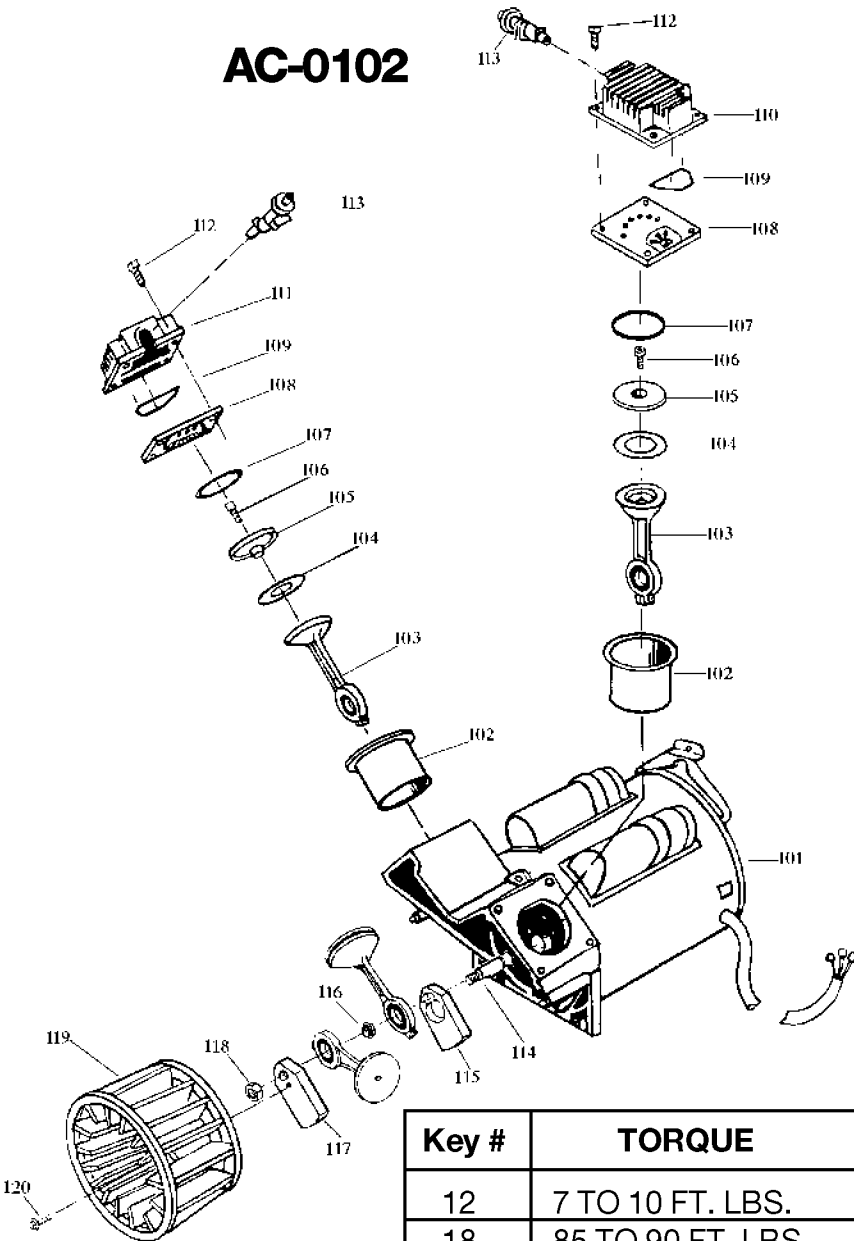

AC-0102

Key #	TORQUE
12	7 TO 10 FT. LBS.
18	85 TO 90 FT. LBS.
20	75 TO 90 IN. LBS.
* TORQUE WRENCH MUST BE USED	

Parts List for FTV560V Type 2

Item Number	Part Number	Description	Qty Required
1	DAC-243	SHROUD REAR TWIN CYL	1
2	DAC-244	SHROUD FRONT TWIN CY	1
3	SSF-553-1	SCREW #10-24X.563 TH	3
4	SSG-3102	ORING .176 X .070 IS	1
5	ACG-13	COVER INTAKE MUFFLER	1
6	ACG-12	ELEMENT FILTER INTAK	1
7	SSF-554	SCREW #10-14X2.50 PA	2
8	AC-0057	TUBE OUTLET .375OD A	1
9	AC-0052	TUBE OUTLET .375OD A	1
10	000000-00	No Longer Available	1
11	SSP-7812	ASSY NUT SLEEVE 1/2	2
12	SSF-550	NUT .750-16 UNF COMP	2
13	CAC-1120	SLEEVE SILICONE	2
14	A19711	VALVE CHECK 1/2NPT X	1
15	SS-8553	CONNECTOR BODY	1
16	SSP-7811	ASSY NUT SLEEVE 1/4	1
17	ACG-58	TUBE PRESSURE RELIEF	1
18	SSP-7811	ASSY NUT SLEEVE 1/4	1
19	000000-00	No Longer Available	1
20	33821-00	BUSHING	1
20	438010040063	HEYCO BUSHINGS	1
21	GA-360-B	GAUGE 300 PSI BACK M	1
22	TIA-4150	VALVE SAFETY 150 .25	1
23	000000-00	No Longer Available	1
24	N000323	VALVE GLOBE 200 PSI	1
25	000000-00	No Longer Available	1
26	ACG-18	CUP SADDLE MOUNT	2