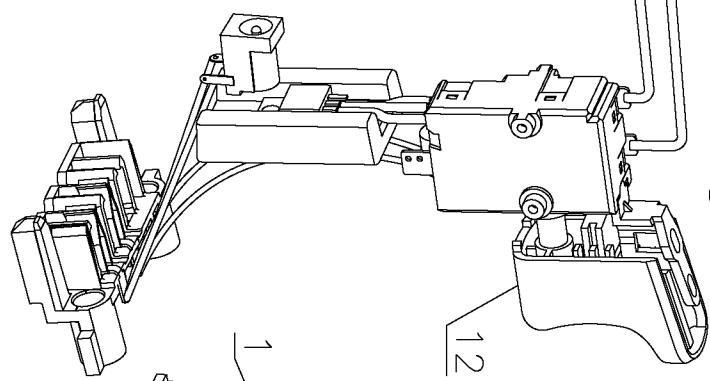

862

866

867 871

2

8

10

4

12

11

1

13

3

7

5

7

6