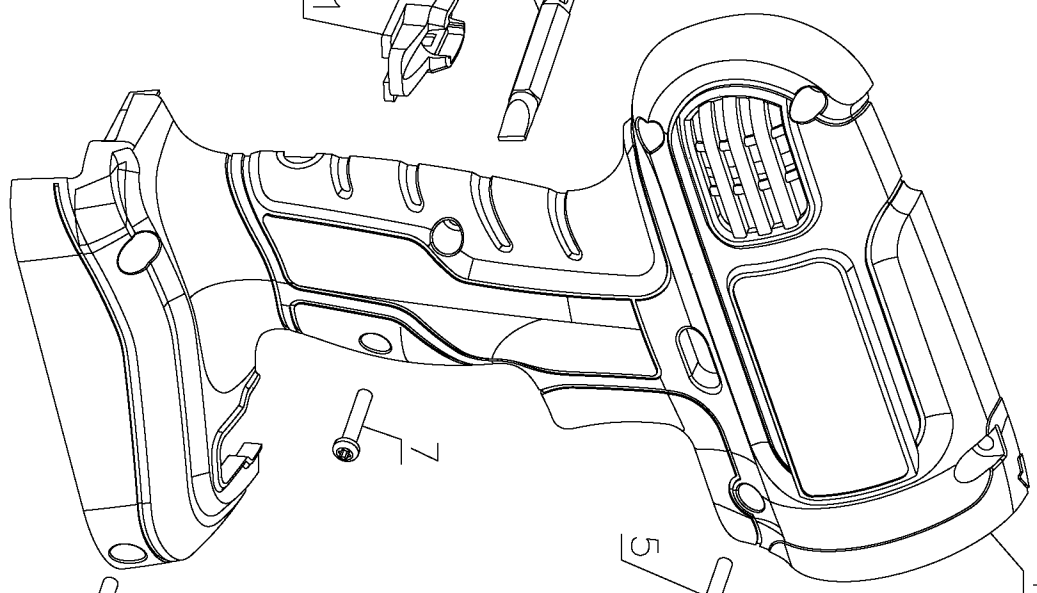

862

866

867 871

2

8

10

4

12

11

1

13

3

7

5

7

6