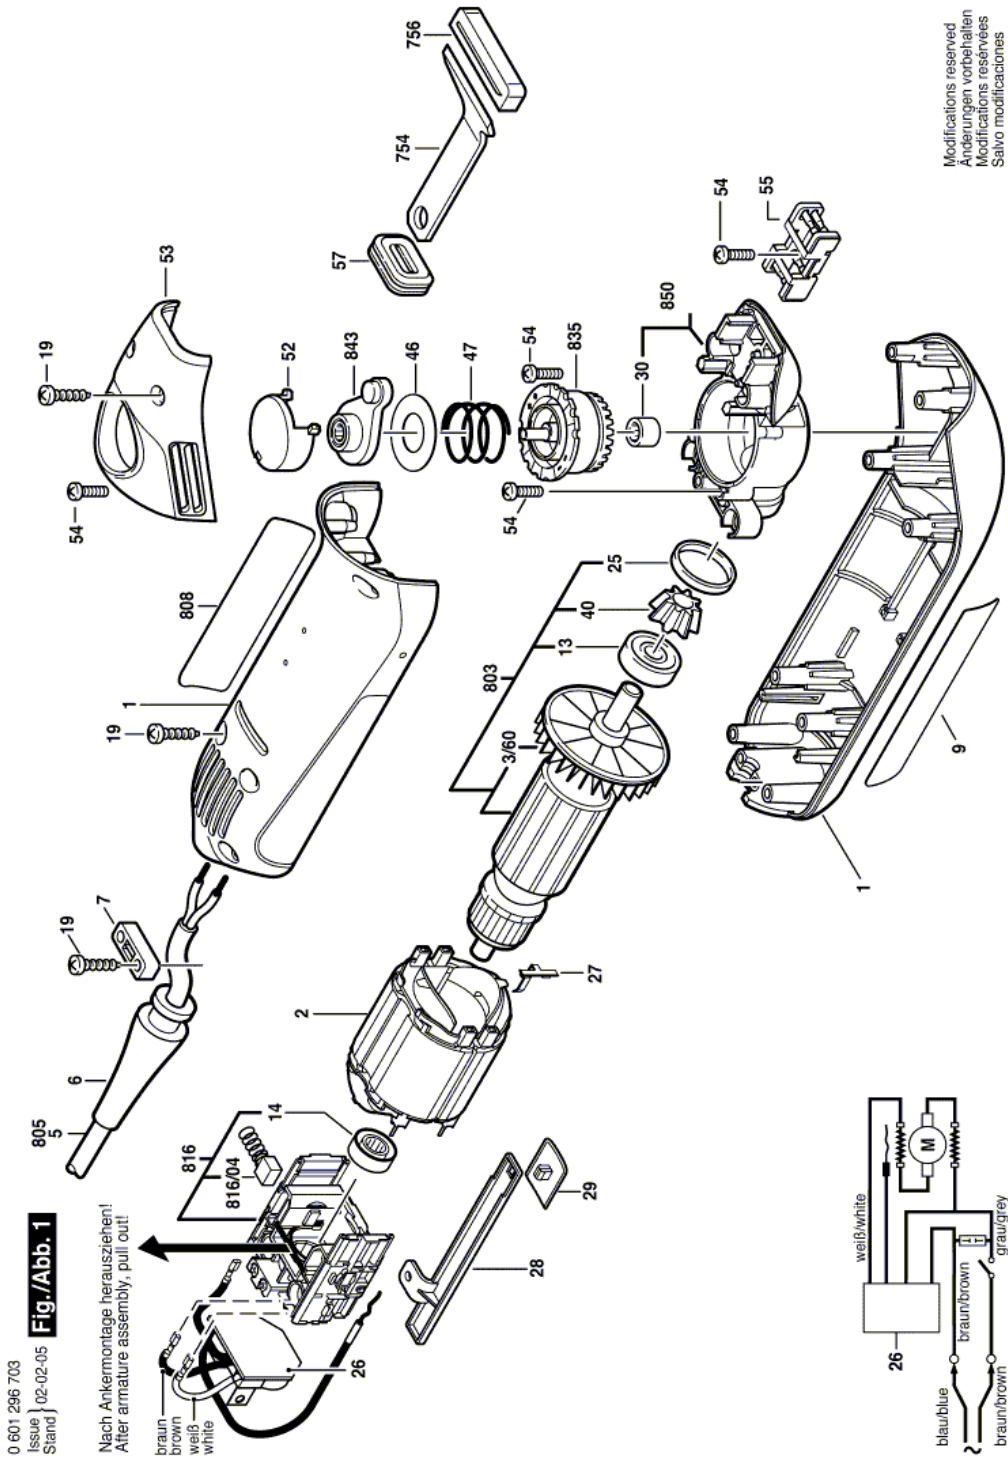

Item	Part Number	Description	Illustration	Price	Quantity	Price Group
803	2 604 010 970	Armature 110-120V	1	-,-	1	38
816	2 604 337 910	Brush Plate	1	-,-	1	34
816/04	2 604 321 921	Carbon-Brush Set	1	-,-	1	26
835	2 605 801 903	Adjusting Sleeve	1	-,-	1	35
843	2 605 801 904	Connecting Rod	1	-,-	1	23
850	2 605 190 912	Gear Housing	1	-,-	1	33

Illustration - Type E

Information subject to change without further notice.