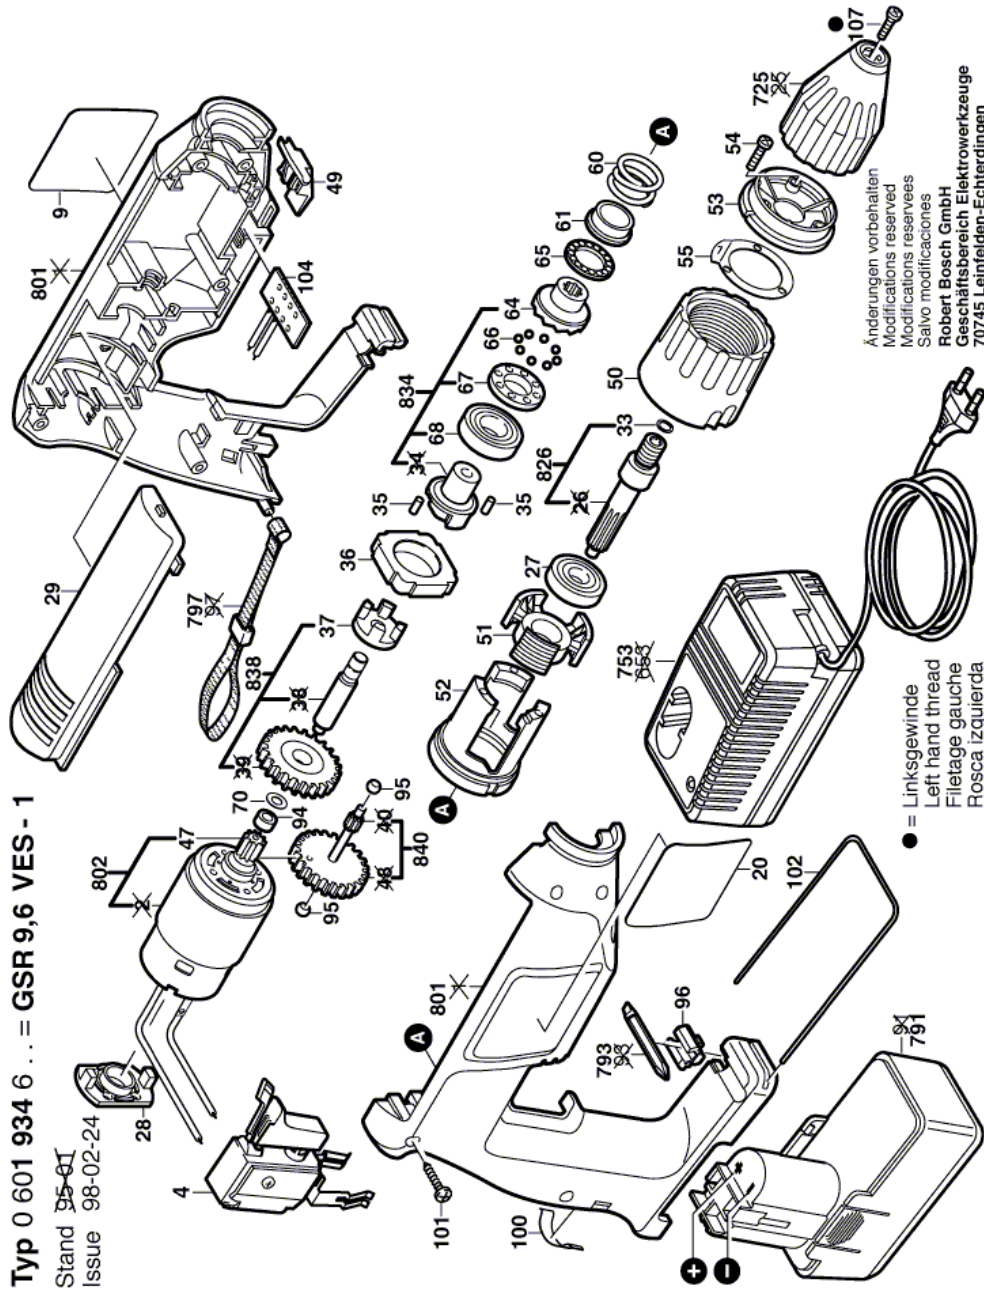

Illustration - Type E

Information subject to change without further notice.