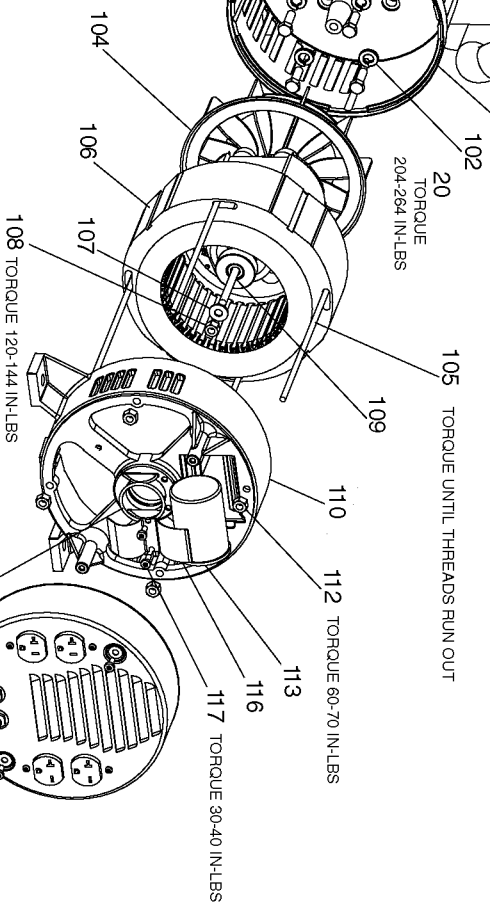

101 ORIENT WITH VENTS DOWNWARD AS SHOWN

20 TORQUE 204-264 IN-LBS

105 TORQUE UNTIL THREADS RUN OUT

110 TORQUE 80-70 IN-LBS

117 TORQUE 30-40 IN-LBS

SHOWN FOR REFERENCE ONLY

SHOWN FOR REFERENCE ONLY

121 INSERT INTO O-RING GROOVE/PART OF 10

SCALE 1:1 CAPACITOR WIRING

Parts List for GT5251 Type 0

Item Number	Part Number	Description	Qty Required
1	91895680	SCREW .250-20X.750 H	1
2	Z-GS-0795	TANK FUEL 7G SS	1
3	GS-0443	CAP FUEL TANK	1
4	Z-A14582	HOSE FUEL	1
5	GS-0227	CLAMP FUEL .50	1
6	N103455	GROMMET	1
7	GS-0437	DRAIN COCK	1
8	000000-00	No Longer Available	1
10	SSF-553-1	SCREW #10-24X.563 TH	1
11	GS-0033	ISOLATOR VIBRATION 1	1
12	GS-0746	SPACER ENGINE TECUMS	1
13	000000-00	No Longer Available	1
14	GS-0117	LUG GROUND	1
15	SS-12-CD	SCREW .313-18X.750 H	1
16	SSF-3121-ZN	SCREW .313-18X1.75 H	1
17	SSF-8150	NUT .312-18 UNC HEX	1
18	SSF-3140-ZN	SCREW .375-16X1.00 H	1
19	N017772	LOCK WASHER	1
20	GS-0118	STRAP GROUND	1
21	000000-00	No Longer Available	1
22	000000-00	No Longer Available	1
23	000000-00	No Longer Available	1
25	SSF-8111-ZN	NUT .375-16 HEX WHIZ	1
33	SSN-632	WASHER .875 OD .375	1
35	SSN-1014-ZN	WASHER .339/.344 ID	1
101	000000-00	No Longer Available	1
101	000000-00	No Longer Available	1