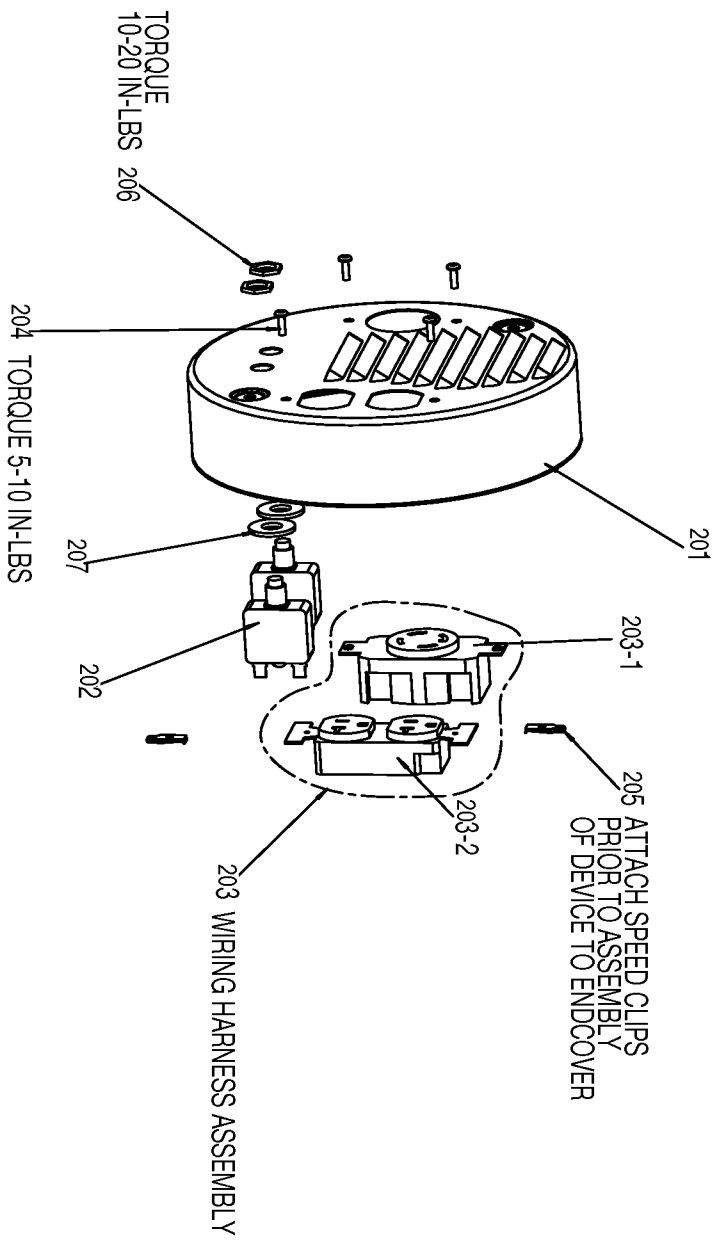

101 ORIENT WITH VENTS DOWNWARD AS SHOWN

20 TORQUE 204-264 IN-LBS

105 TORQUE UNTIL THREADS RUN OUT

110 TORQUE 80-70 IN-LBS

117 TORQUE 30-40 IN-LBS

SHOWN FOR REFERENCE ONLY

SHOWN FOR REFERENCE ONLY

121 INSERT INTO O-RING GROOVE/PART OF 10

SCALE 1:1 CAPACITOR WIRING

Parts List for GT5251 Type 0

Item Number	Part Number	Description	Qty Required
1	91895680	SCREW .250-20X.750 H	1
2	Z-GS-0795	TANK FUEL 7G SS	1
3	GS-0443	CAP FUEL TANK	1
4	Z-A14582	HOSE FUEL	1
5	GS-0227	CLAMP FUEL .50	1
6	N103455	GROMMET	1
7	GS-0437	DRAIN COCK	1
8	000000-00	No Longer Available	1
10	SSF-553-1	SCREW #10-24X.563 TH	1
11	GS-0033	ISOLATOR VIBRATION 1	1
12	GS-0746	SPACER ENGINE TECUMS	1
13	000000-00	No Longer Available	1
14	GS-0117	LUG GROUND	1
15	SS-12-CD	SCREW .313-18X.750 H	1
16	SSF-3121-ZN	SCREW .313-18X1.75 H	1
17	SSF-8150	NUT .312-18 UNC HEX	1
18	SSF-3140-ZN	SCREW .375-16X1.00 H	1
19	N017772	LOCK WASHER	1
20	GS-0118	STRAP GROUND	1
21	000000-00	No Longer Available	1
22	000000-00	No Longer Available	1
23	000000-00	No Longer Available	1
25	SSF-8111-ZN	NUT .375-16 HEX WHIZ	1
33	SSN-632	WASHER .875 OD .375	1
35	SSN-1014-ZN	WASHER .339/.344 ID	1
101	000000-00	No Longer Available	1
101	000000-00	No Longer Available	1